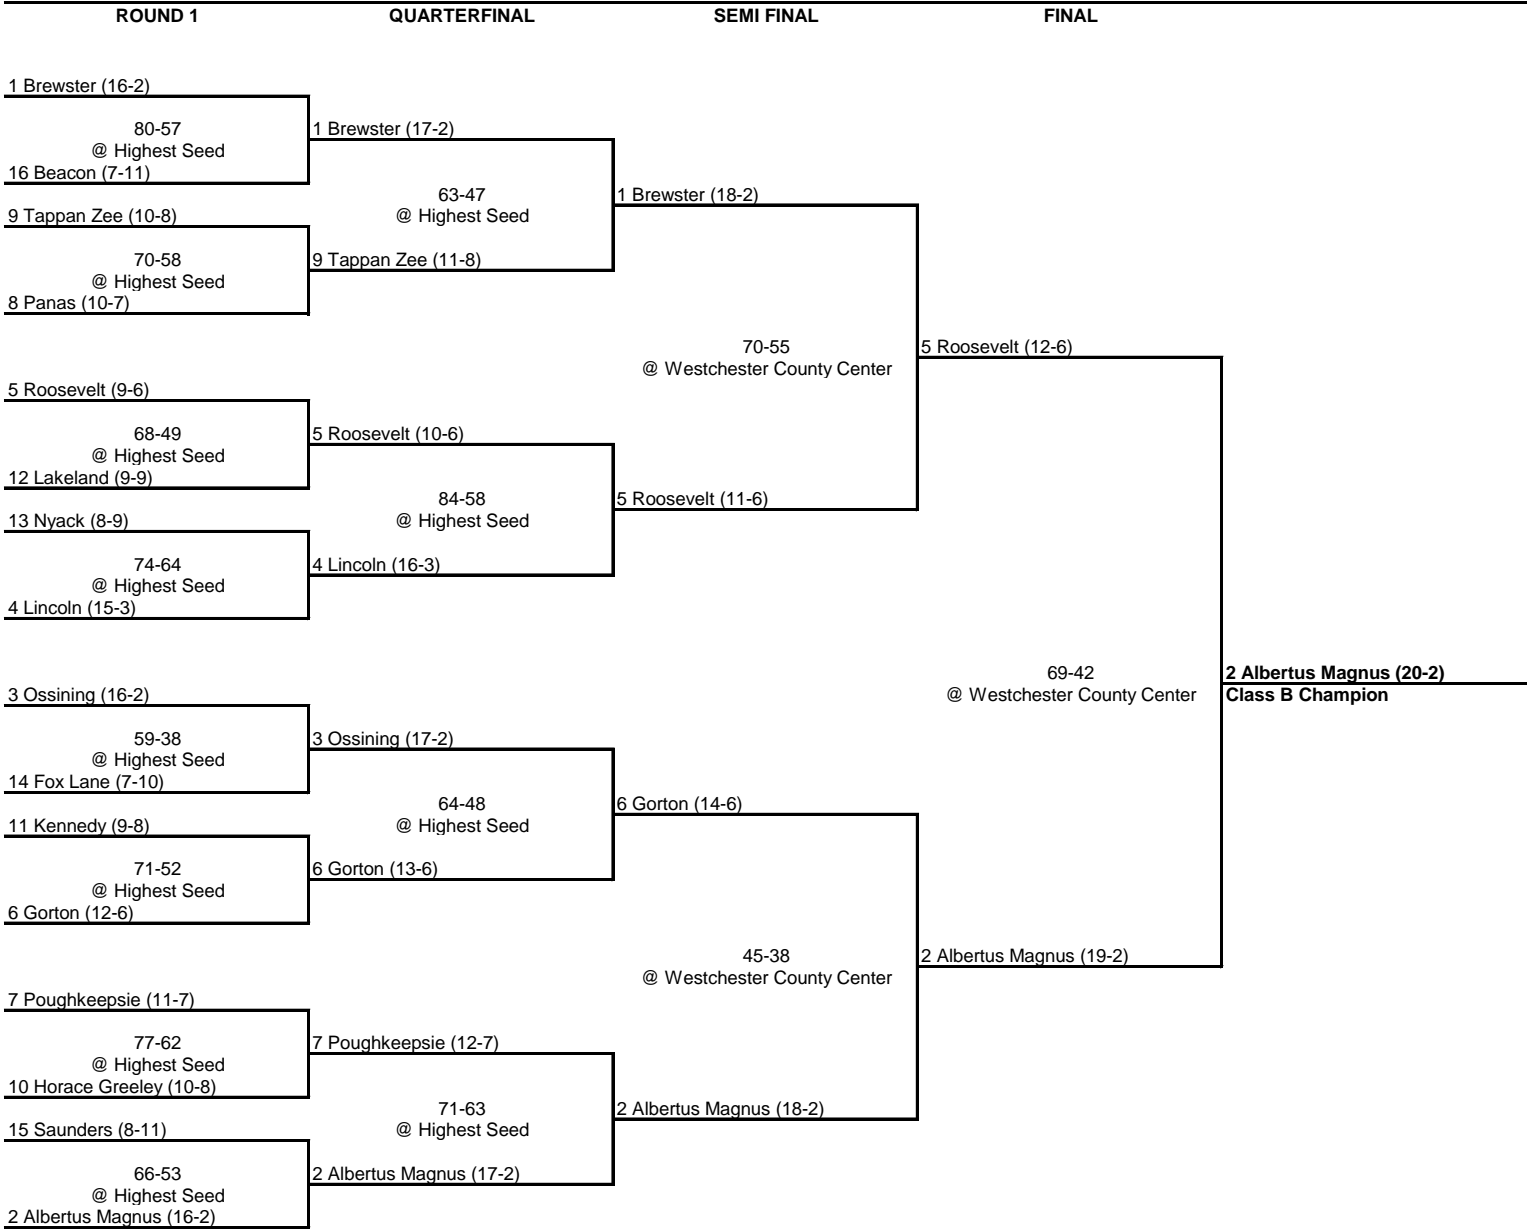

1993 CLASS B CHAMPIONSHIP

New York State Section I