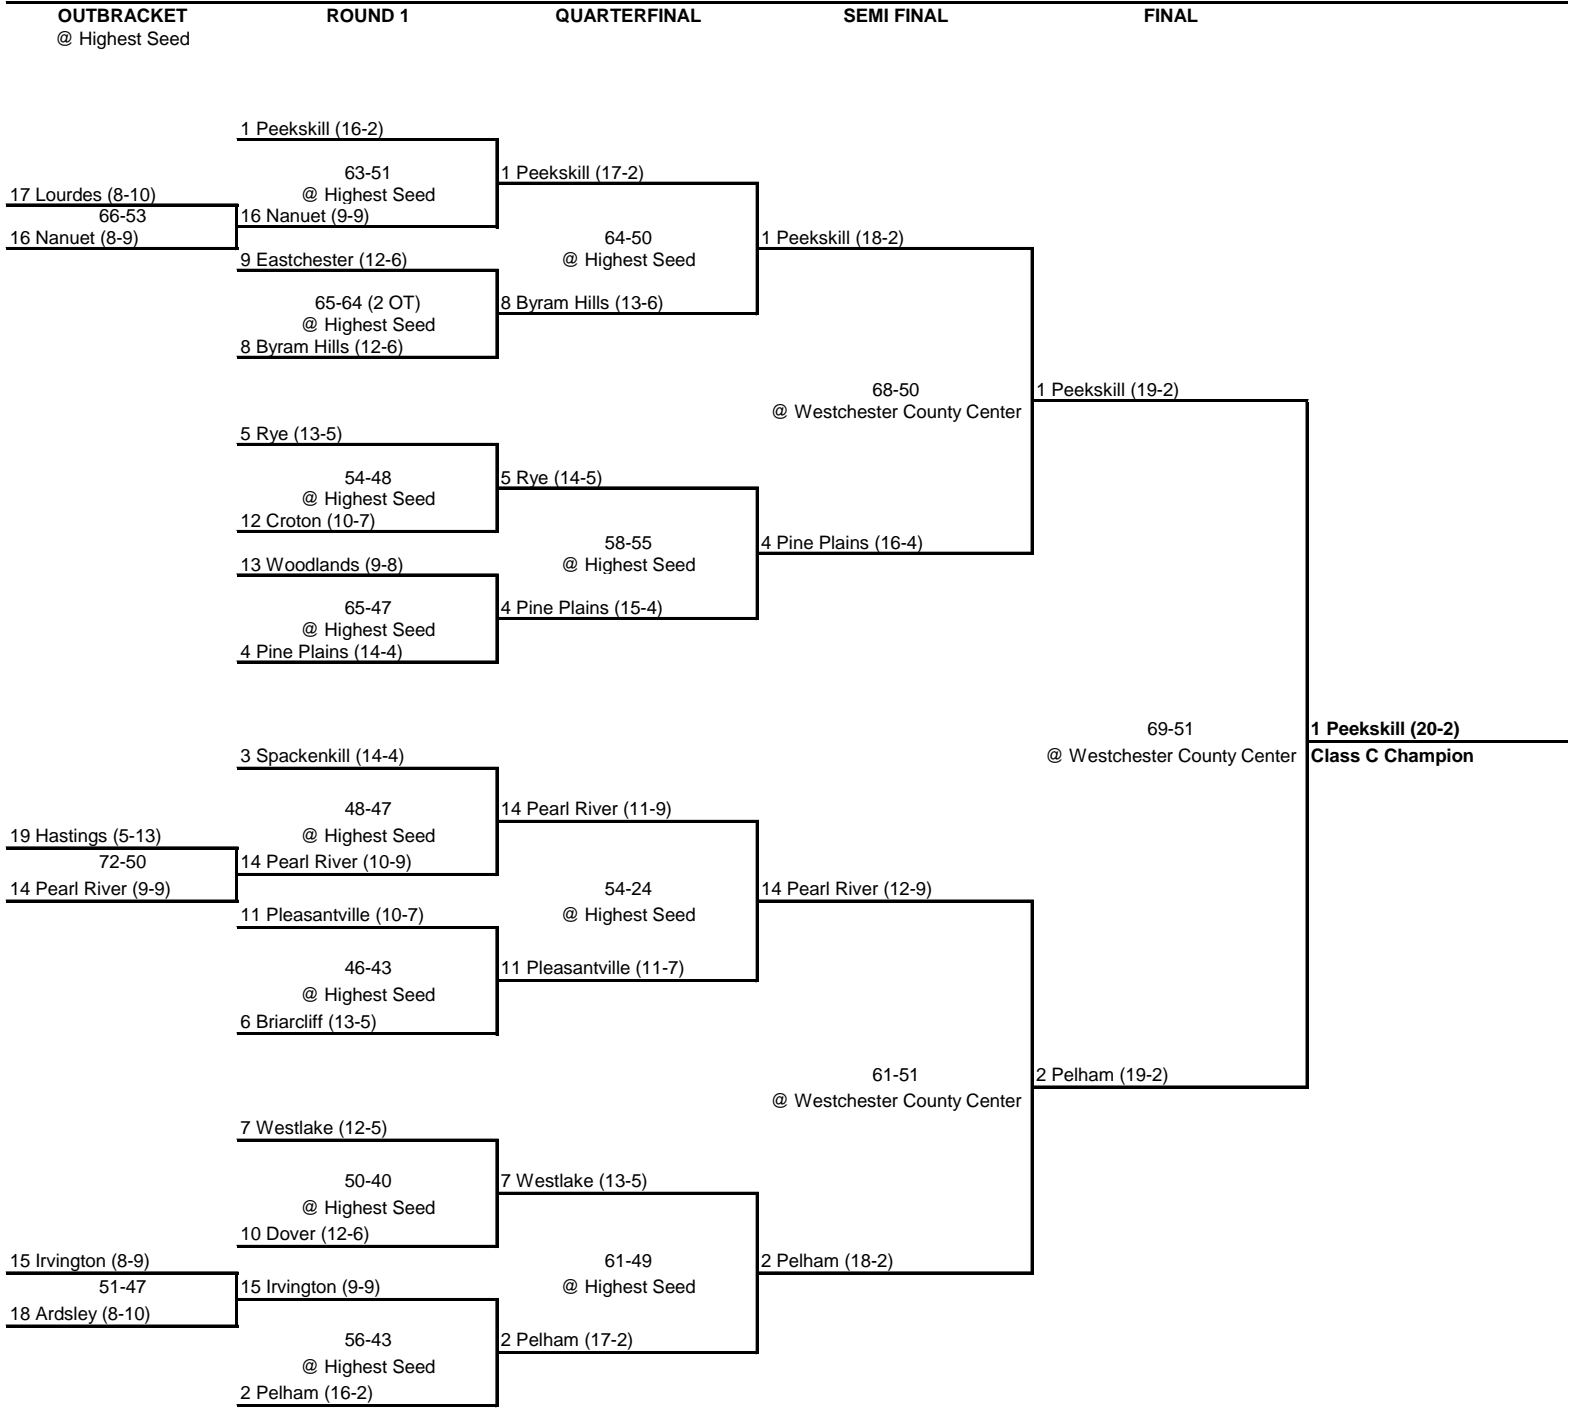

2 Mount Vernon (17-2)

2 Mount Vernon (16-2)

1993 CLASS B CHAMPIONSHIP

New York State Section I

1993 CLASS C CHAMPIONSHIP

New York State Section I

1993 CLASS D CHAMPIONSHIP

New York State Section I