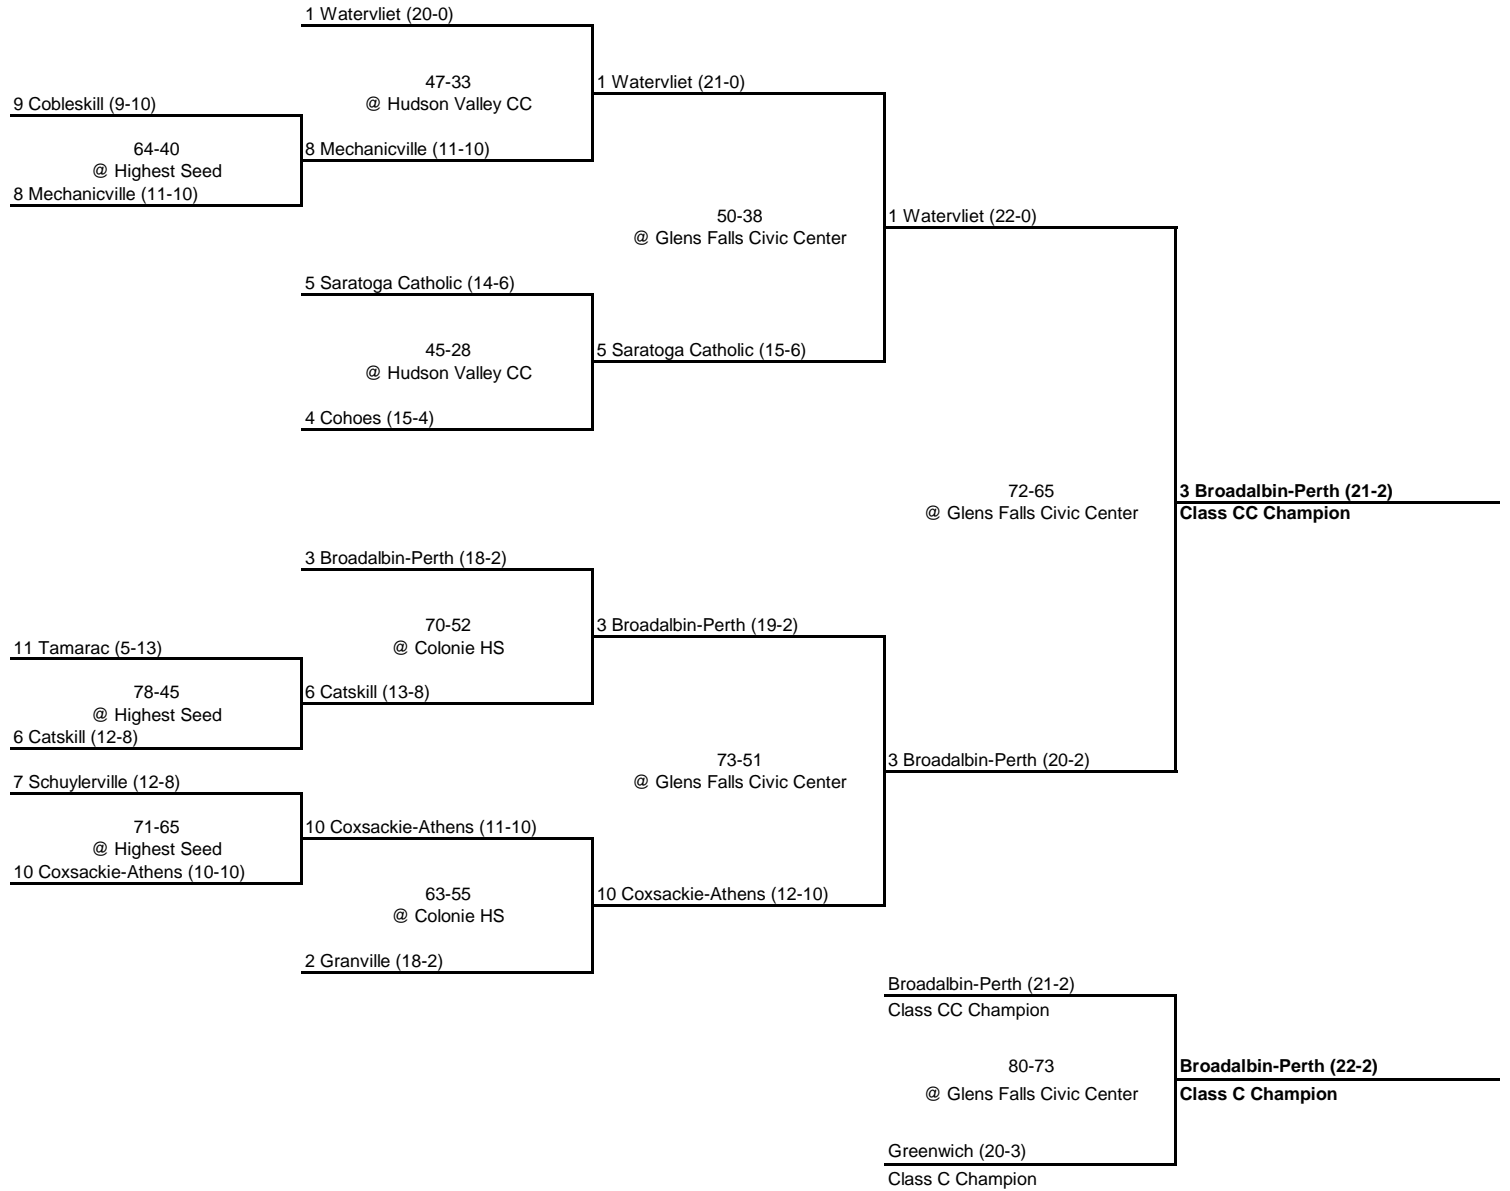

1993 CLASS CC CHAMPIONSHIP

New York State Section II

ROUND 1

QUARTERFINAL

SEMI FINAL

FINAL