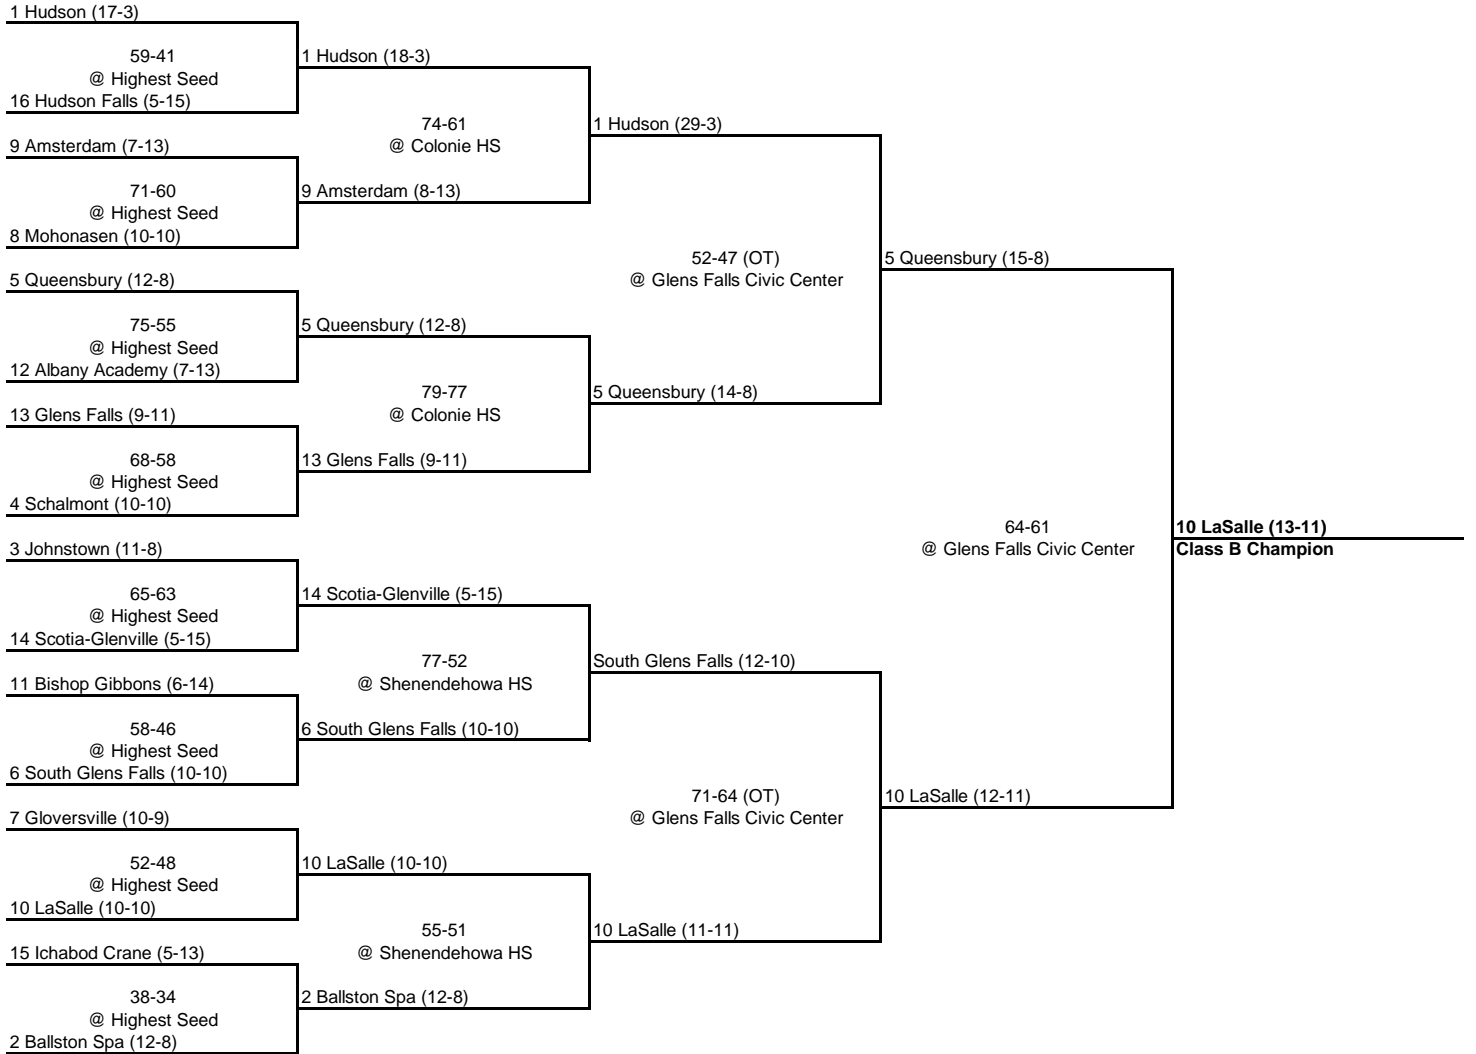


1993 CLASS A CHAMPIONSHIP

New York State Section II

SEMI FINAL

FINAL

NOTE: Bracket is incomplete due to lack of data.

1993 CLASS B CHAMPIONSHIP

New York State Section II

ROUND 2

QUARTERFINAL

SEMI FINAL

FINAL

1993 CLASS CC CHAMPIONSHIP

New York State Section II

ROUND 1

QUARTERFINAL

SEMI FINAL