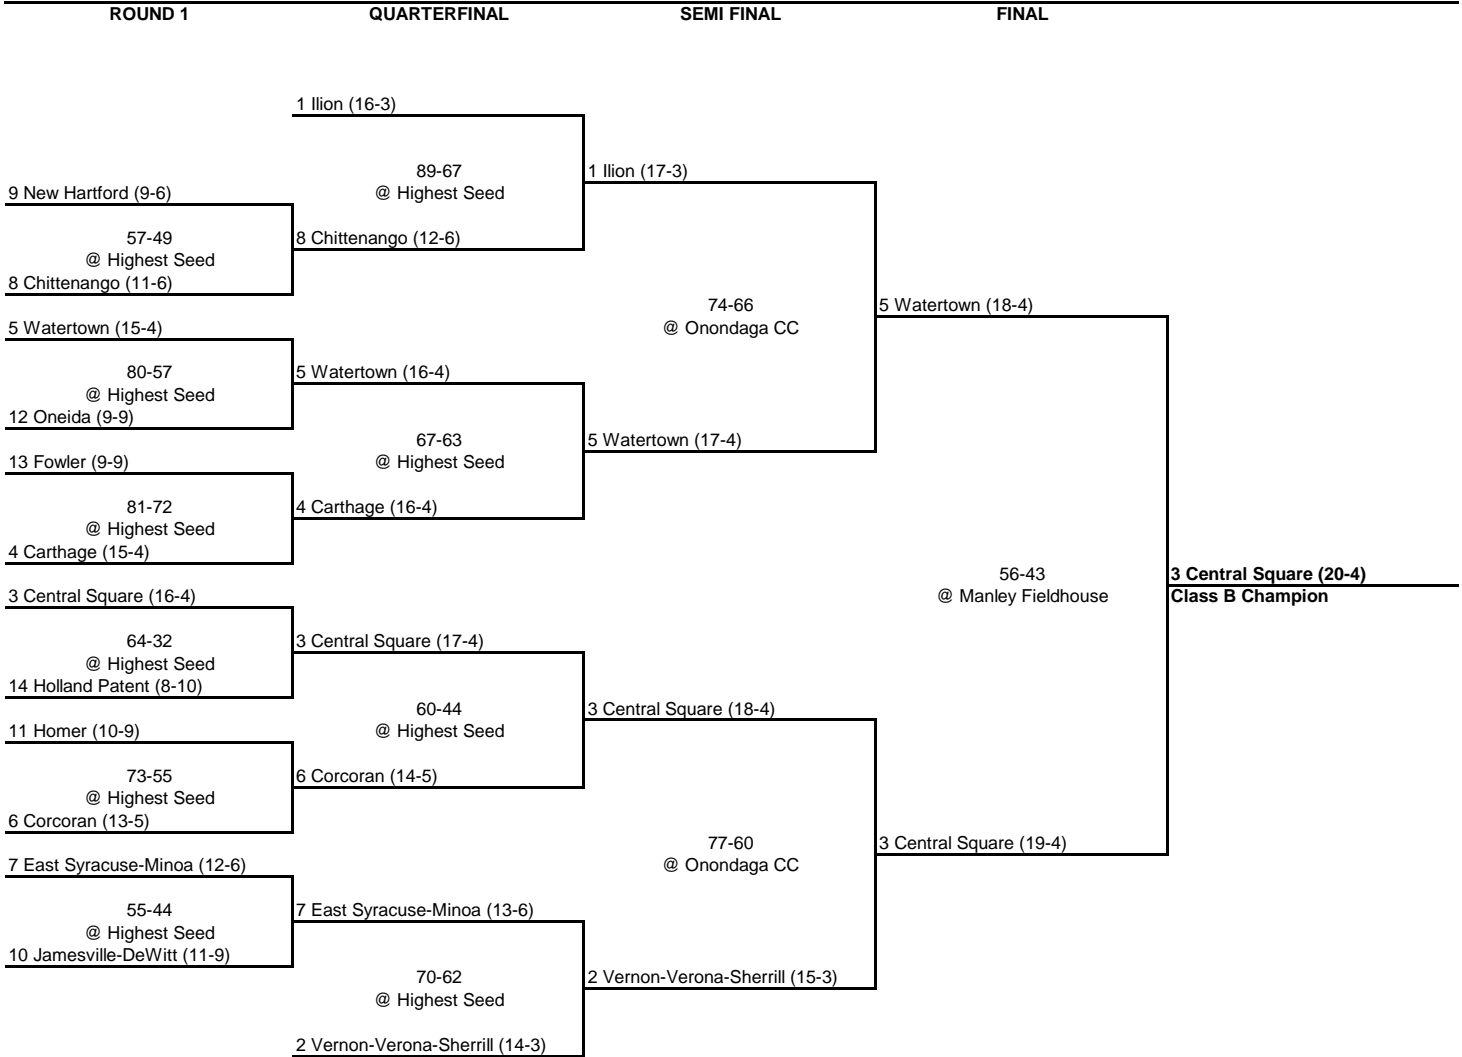

QUARTERFINAL

SEMI FINAL

FINAL

**1993 CLASS B CHAMPIONSHIP**

**New York State Section III**

**1993 CLASS C1 CHAMPIONSHIP**

**New York State Section III**

ROUND 1