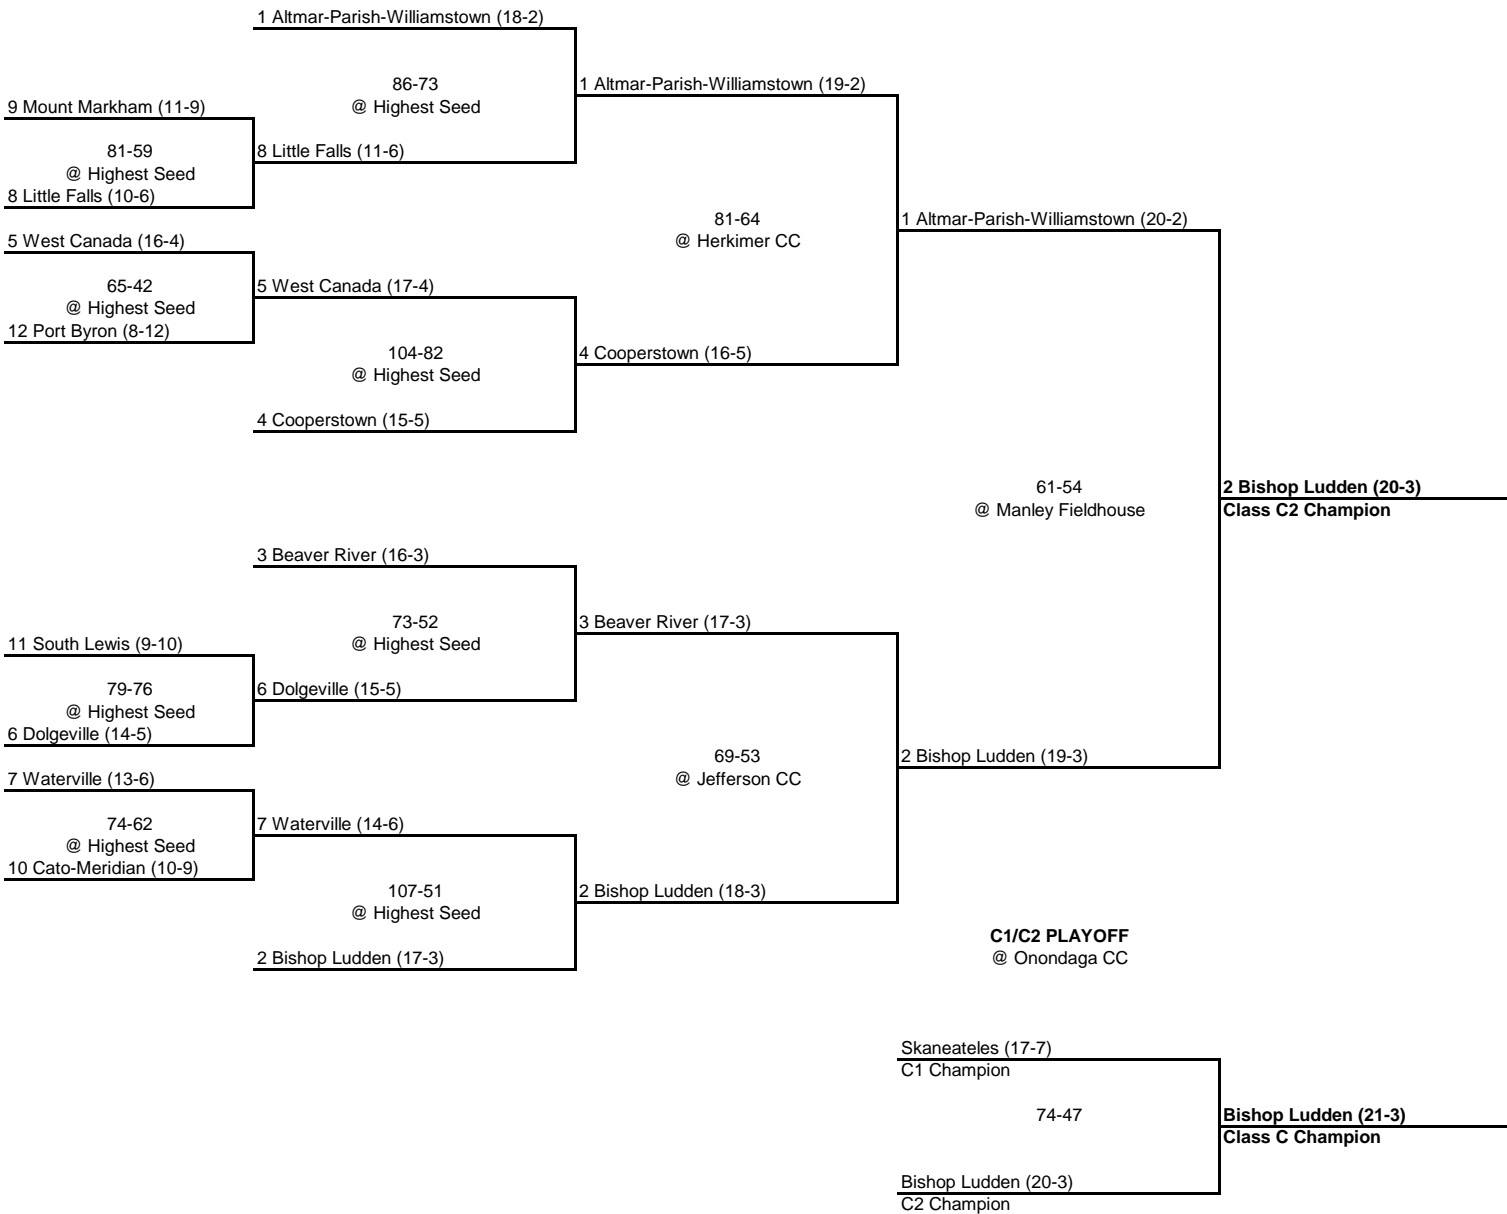

SEMI FINAL

FINAL

**1993 CLASS D CHAMPIONSHIP**

**New York State Section III**

ROUND 1

QUARTERFINAL

SEMI FINAL

FINAL