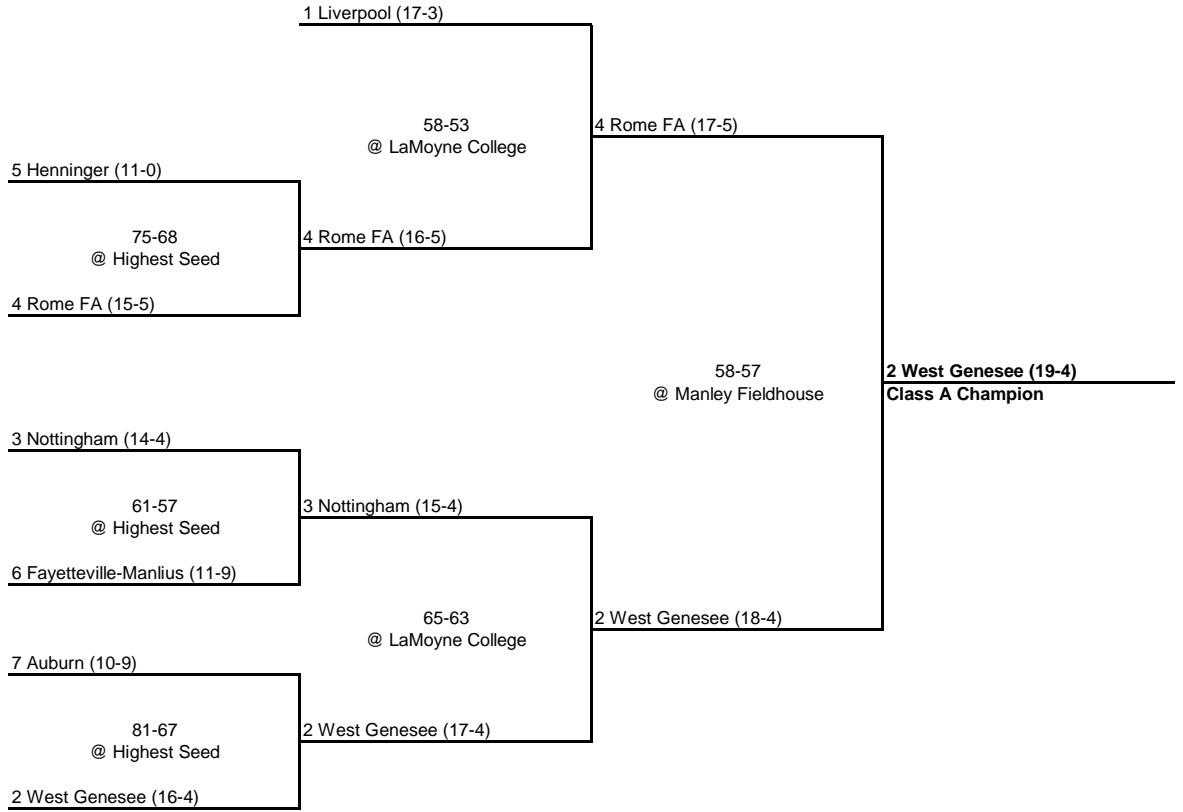

---

---

**1993 CLASS A CHAMPIONSHIP**

---

---

**New York State Section III**

---

---

QUARTERFINAL

SEMI FINAL

FINAL

**1993 CLASS B CHAMPIONSHIP**

**New York State Section III**

**1993 CLASS C1 CHAMPIONSHIP**

**New York State Section III**

ROUND 1

QUARTERFINAL

SEMI FINAL

FINAL

1 Pulaski (17-1)

9 Marcellus (11-9)

64-57

@ Highest Seed

8 Hannibal (14-8)