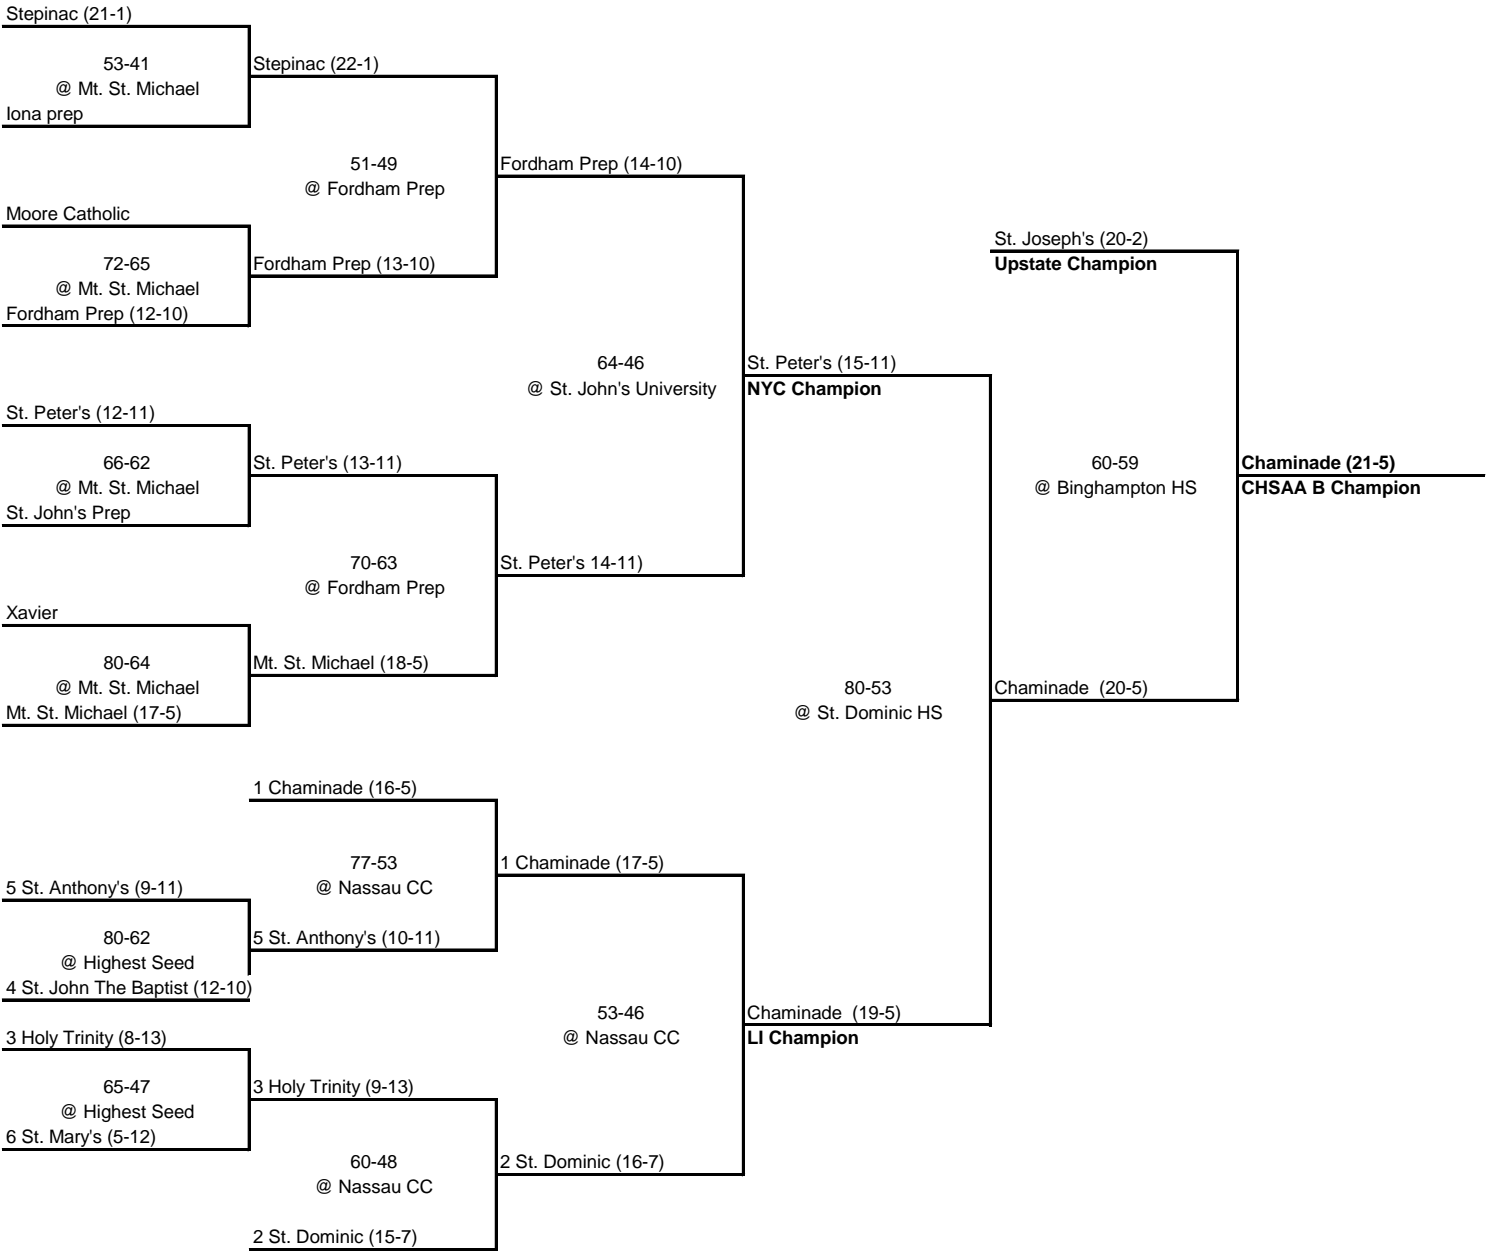

# 1994 CHSAA A Intersectional Playoff Bracket

ROUND 1

QUARTERFINAL

SEMI FINAL

FINAL

# 1994 CHSAA B Intersectional Playoff Bracket

**ROUND 1**

**QUARTERFINAL**

**SEMI FINAL**

**FINAL**

**STATE FINAL**