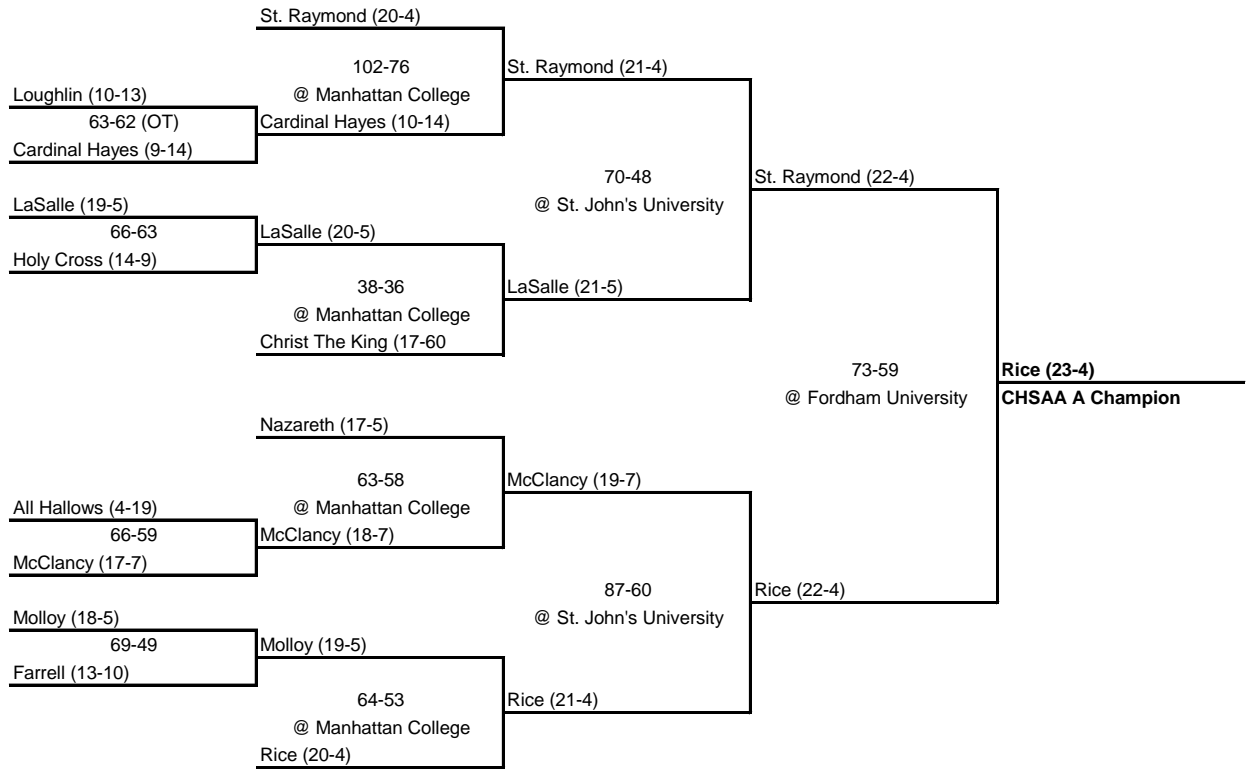

# 1994 CHSAA A Intersectional Playoff Bracket

ROUND 1

QUARTERFINAL

SEMI FINAL

FINAL

# 1994 CHSAA B Intersectional Playoff Bracket

**ROUND 1**

**QUARTERFINAL**

**SEMI FINAL**

**FINAL**

**STATE FINAL**

# 1994 CHSAA C Intersectional Playoff Bracket

QUARTERFINAL

SEMI FINAL

FINAL

STATE FINAL

Scanlan (18-4)

64-54  
@ Mt. St. Michael

Sacred Heart (11-12)