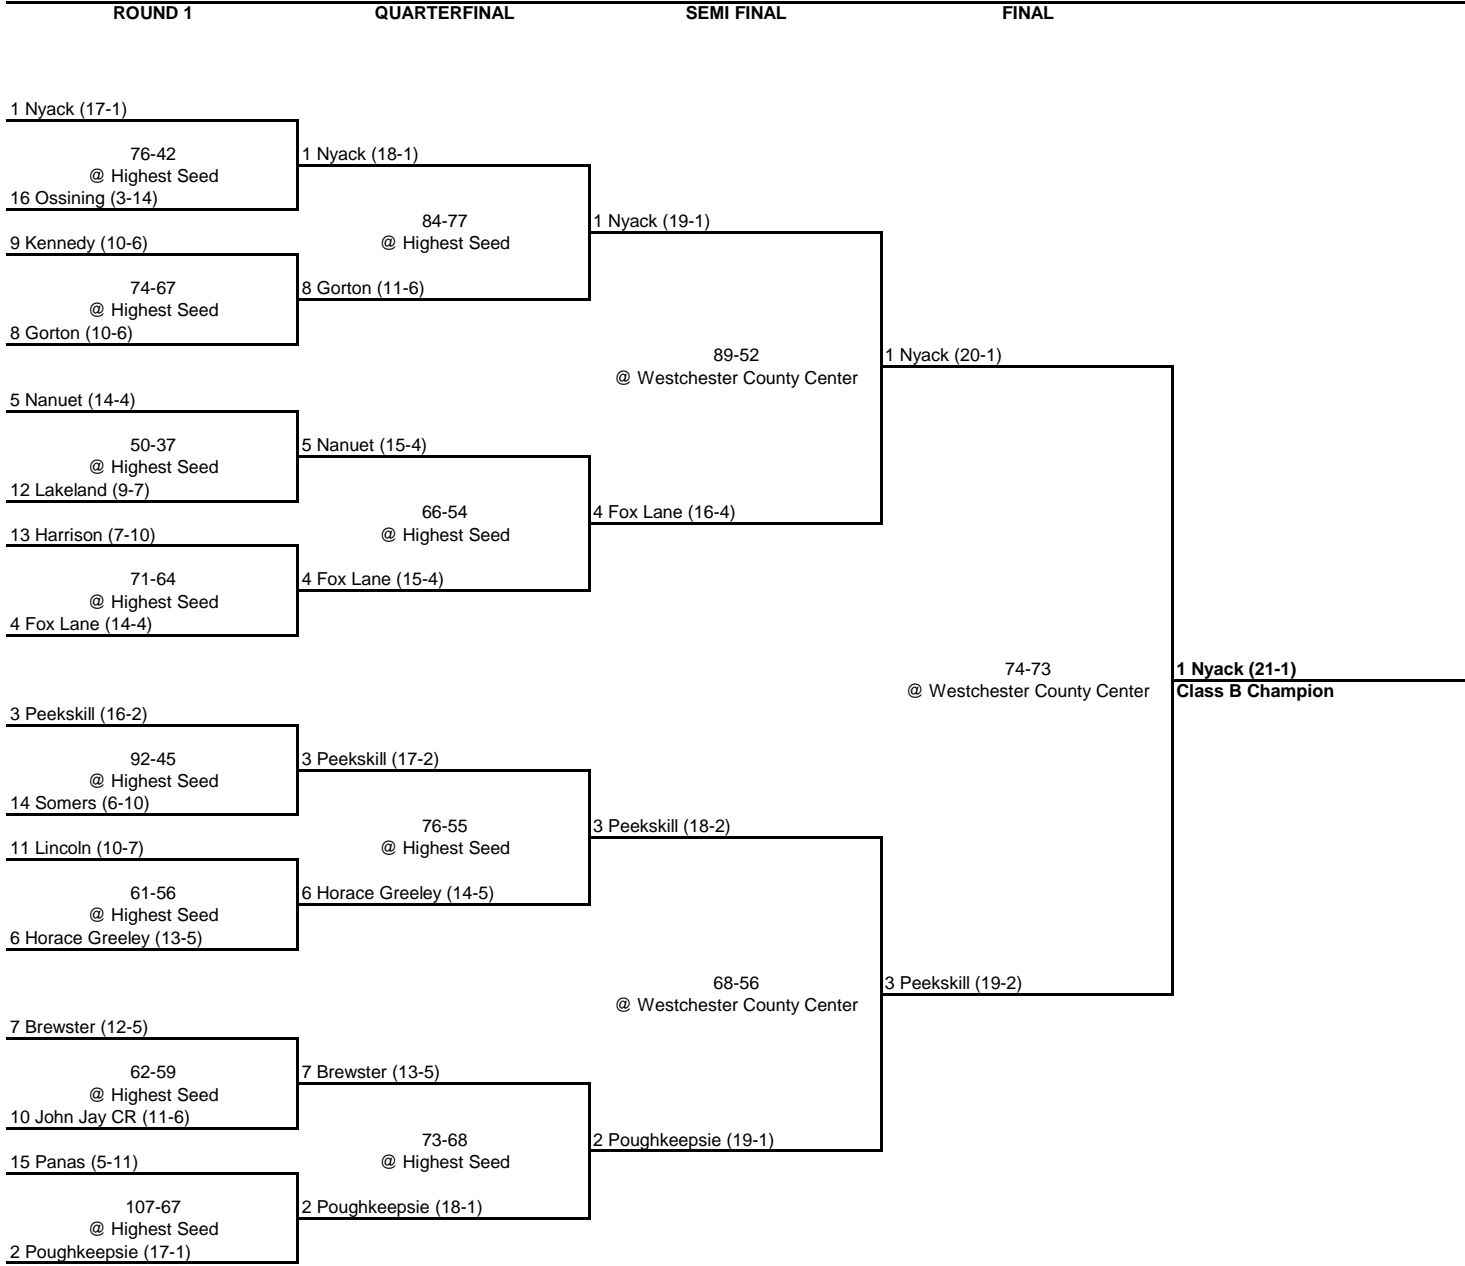

7 F.D. Roosevelt (10-8)

10 New Rochelle (9-9)

60-34
@ Highest Seed
10 New Rochelle (8-9)

10 New Rochelle (10-9)

67-65
@ Highest Seed

2 Ketcham (14-3)

1994 CLASS B CHAMPIONSHIP

New York State Section I