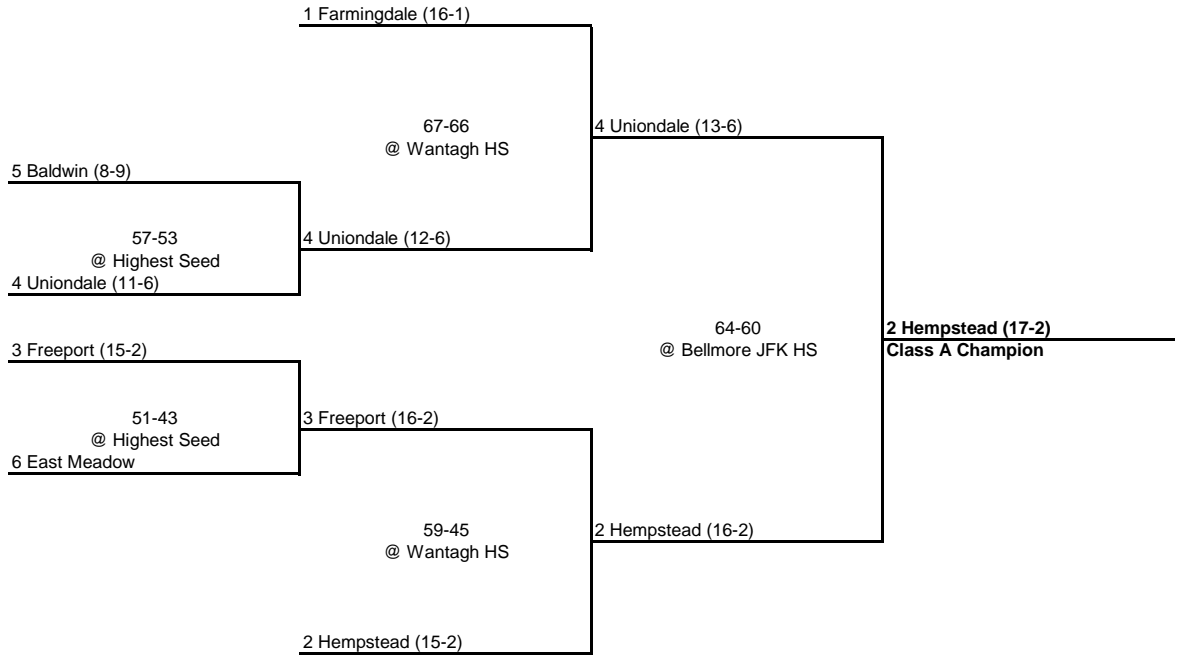

1994 CLASS A CHAMPIONSHIP

New York State Section VIII

QUARTERFINAL

SEMI FINAL

FINAL

1994 CLASS B CHAMPIONSHIP

New York State Section VIII

ROUND 1

QUARTERFINAL

SEMI FINAL

FINAL

1 Garden City (14-3)

68-42
@ Highest Seed

1 Garden City (15-3)

9 Friends Academy

5 Sewanhaka