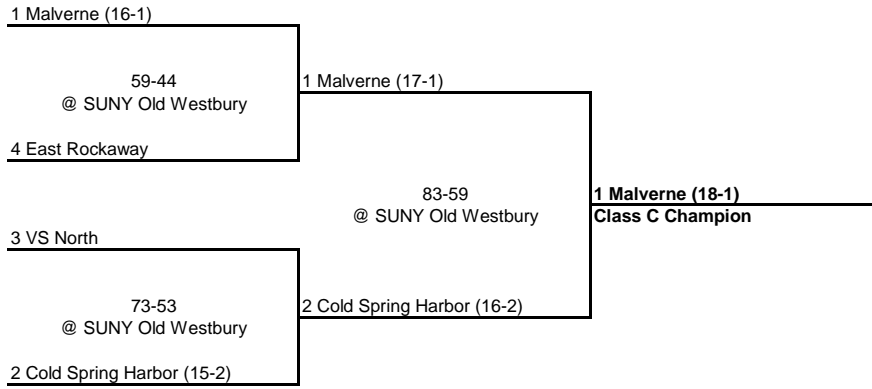

6 Lynbrook (13-4)

7 Roosevelt

36-33
@ Highest Seed

10 Floral Park

60-56
@ Malverne HS

1 Garden City (16-3)

77-66
@ Bellmore JFK HS

2 Westbury (16-4)
Class B Champion

60-56
@ Malverne HS

2 Westbury (15-4)

1994 CLASS C CHAMPIONSHIP

New York State Section VIII

SEMI FINAL

FINAL

1994 CLASS OVERALL CHAMPIONSHIP

New York State Section VIII

SEMI FINAL

FINAL