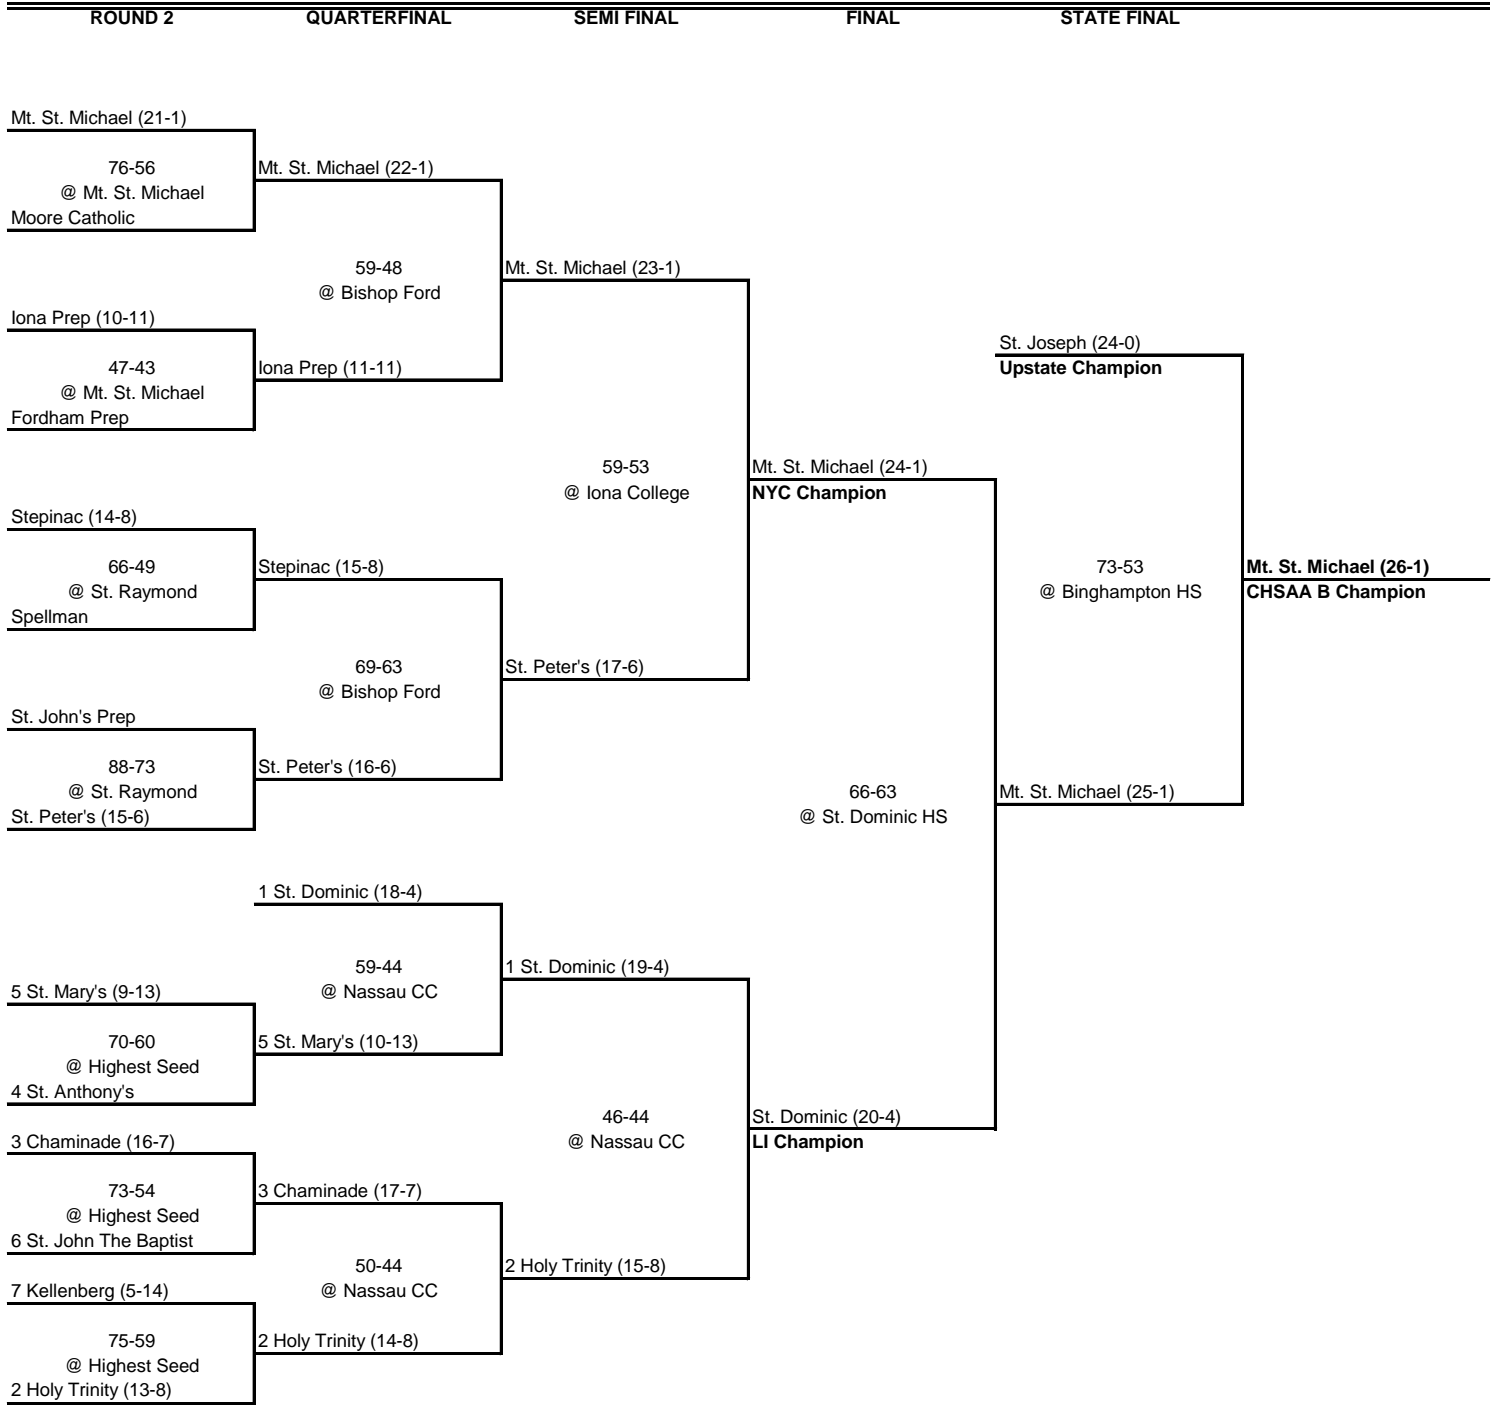

1995 CHSAA A Intersectional Playoff Bracket

QUARTERFINAL

SEMI FINAL

FINAL

1995 CHSAA B Intersectional Playoff Bracket

1995 CHSAA C Intersectional Playoff Bracket

QUARTERFINAL

SEMI FINAL