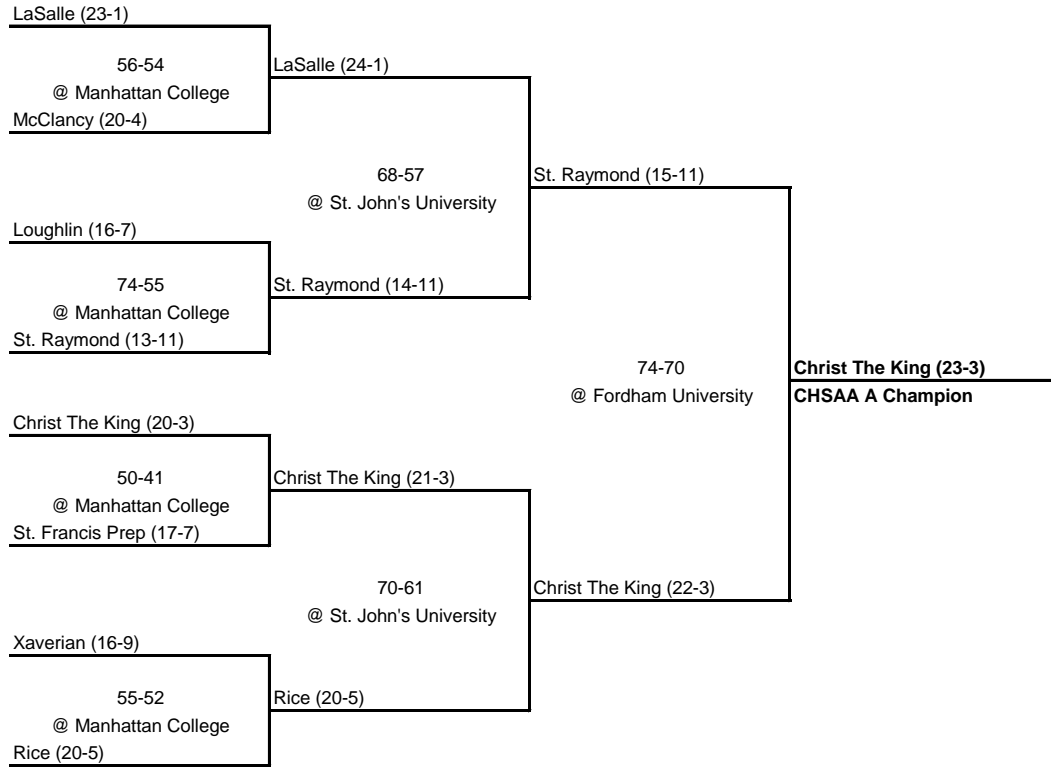

1995 CHSAA A Intersectional Playoff Bracket

QUARTERFINAL

SEMI FINAL

FINAL

1995 CHSAA B Intersectional Playoff Bracket

1995 CHSAA C Intersectional Playoff Bracket

QUARTERFINAL

SEMI FINAL