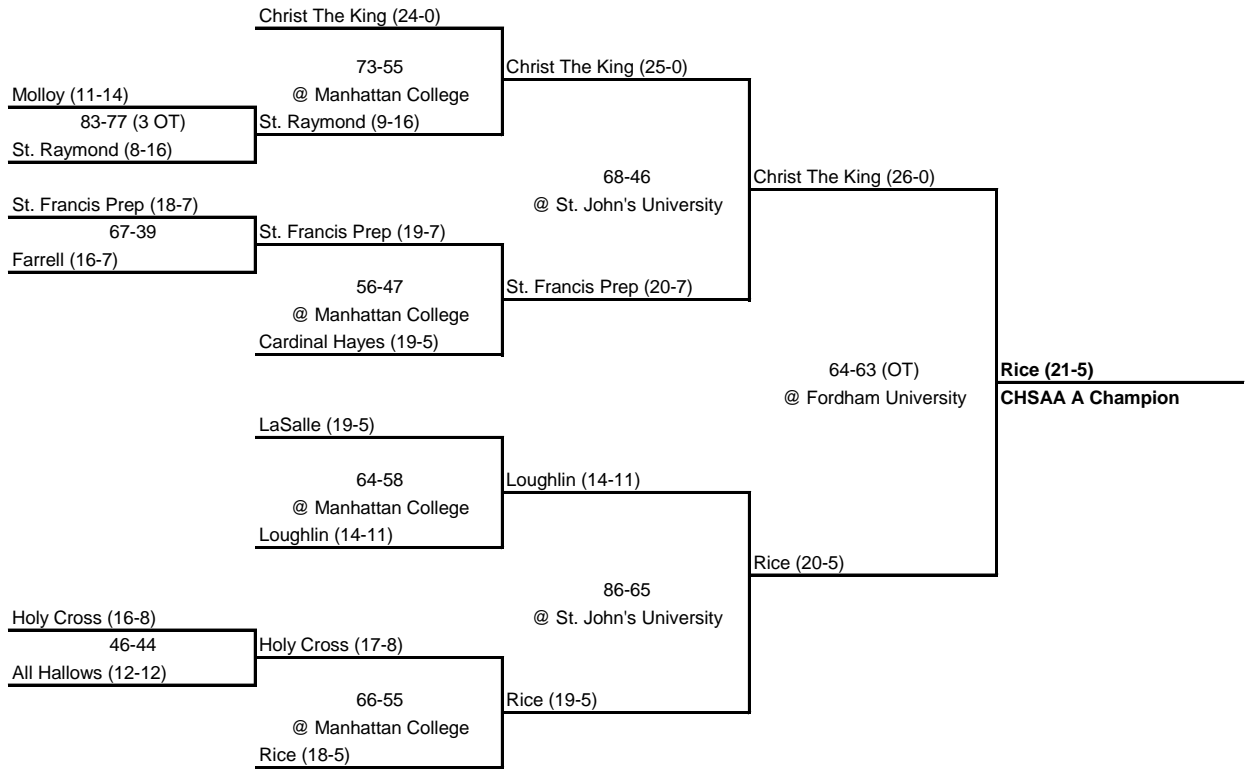

1996 CHSAA A Intersectional Playoff Bracket

ROUND 1

QUARTERFINAL

SEMI FINAL

FINAL

1996 CHSAA B Intersectional Playoff Bracket

1996 CHSAA C Intersectional Playoff Bracket

QUARTERFINAL