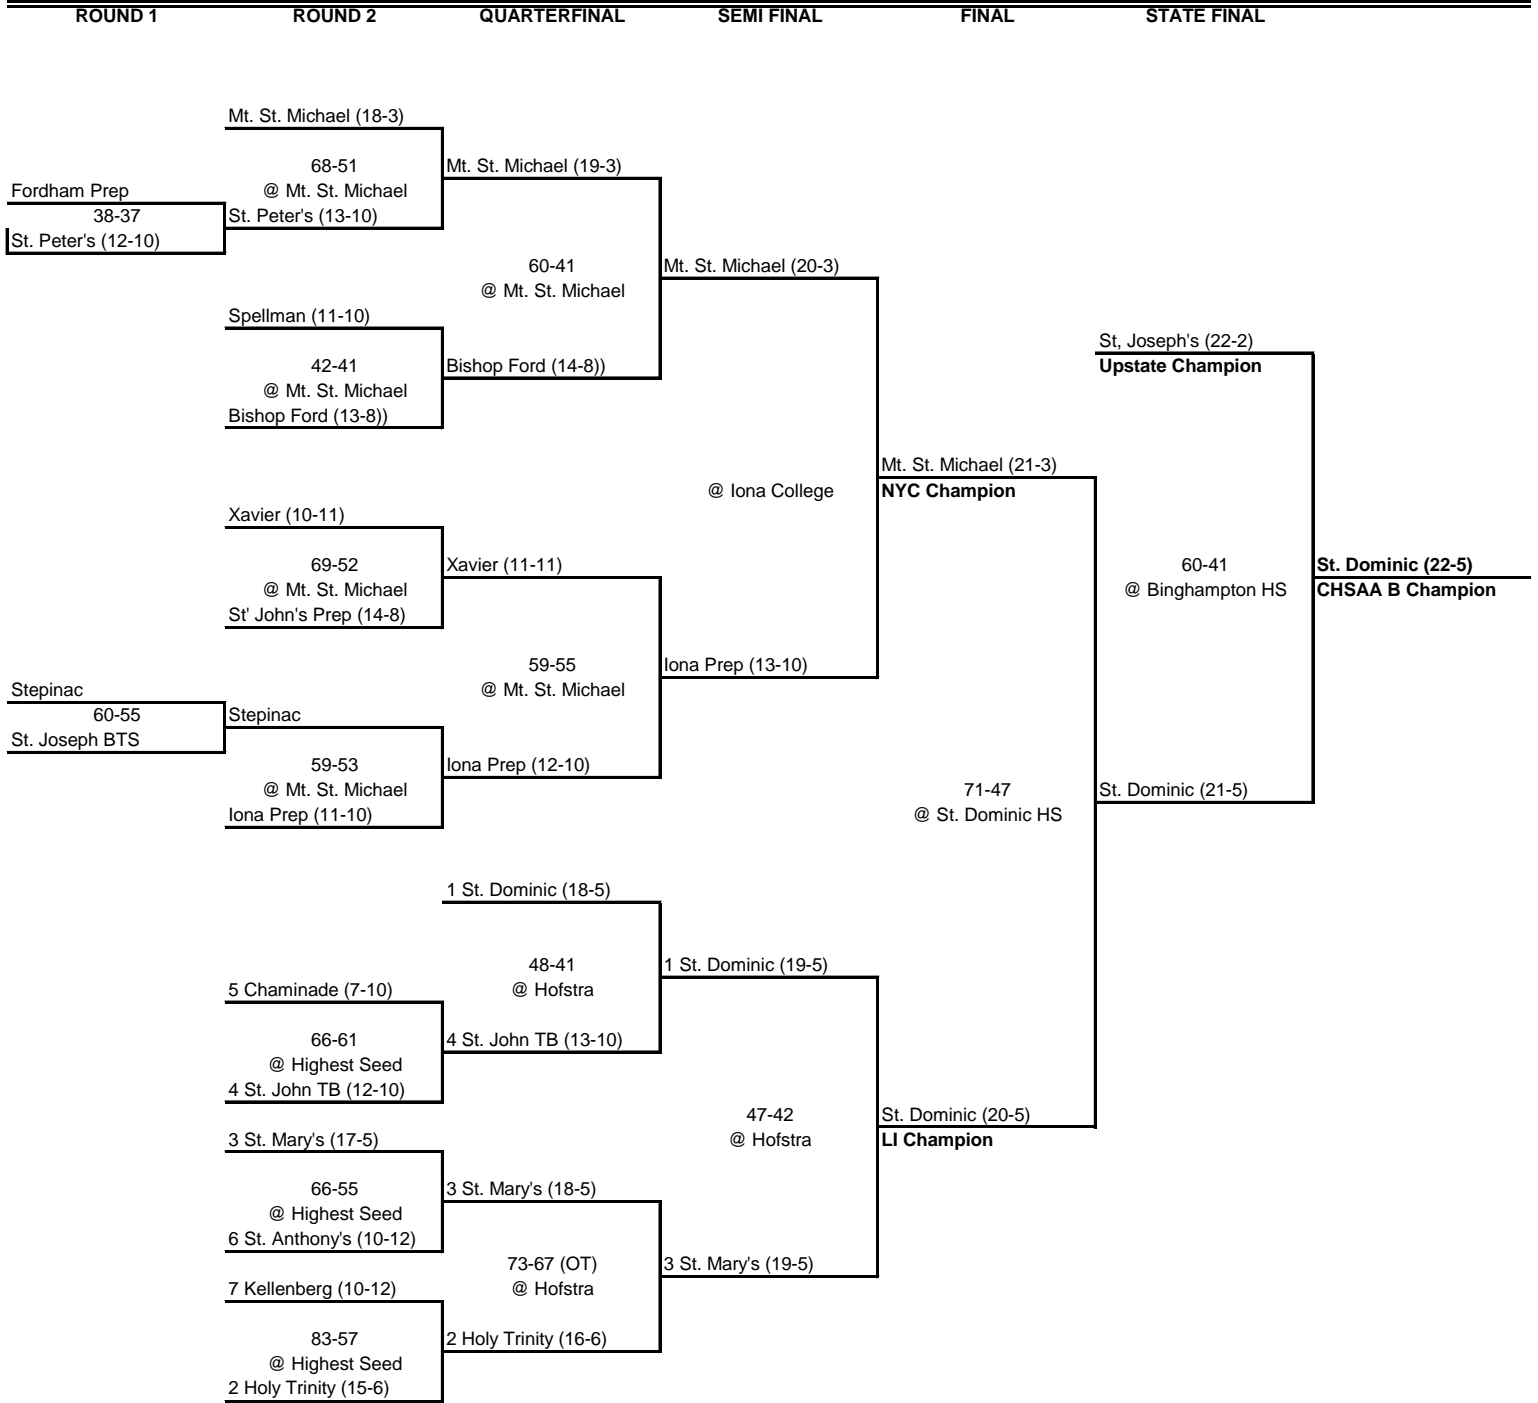

1996 CHSAA A Intersectional Playoff Bracket

ROUND 1

QUARTERFINAL

SEMI FINAL

FINAL

1996 CHSAA B Intersectional Playoff Bracket

1996 CHSAA C Intersectional Playoff Bracket

QUARTERFINAL