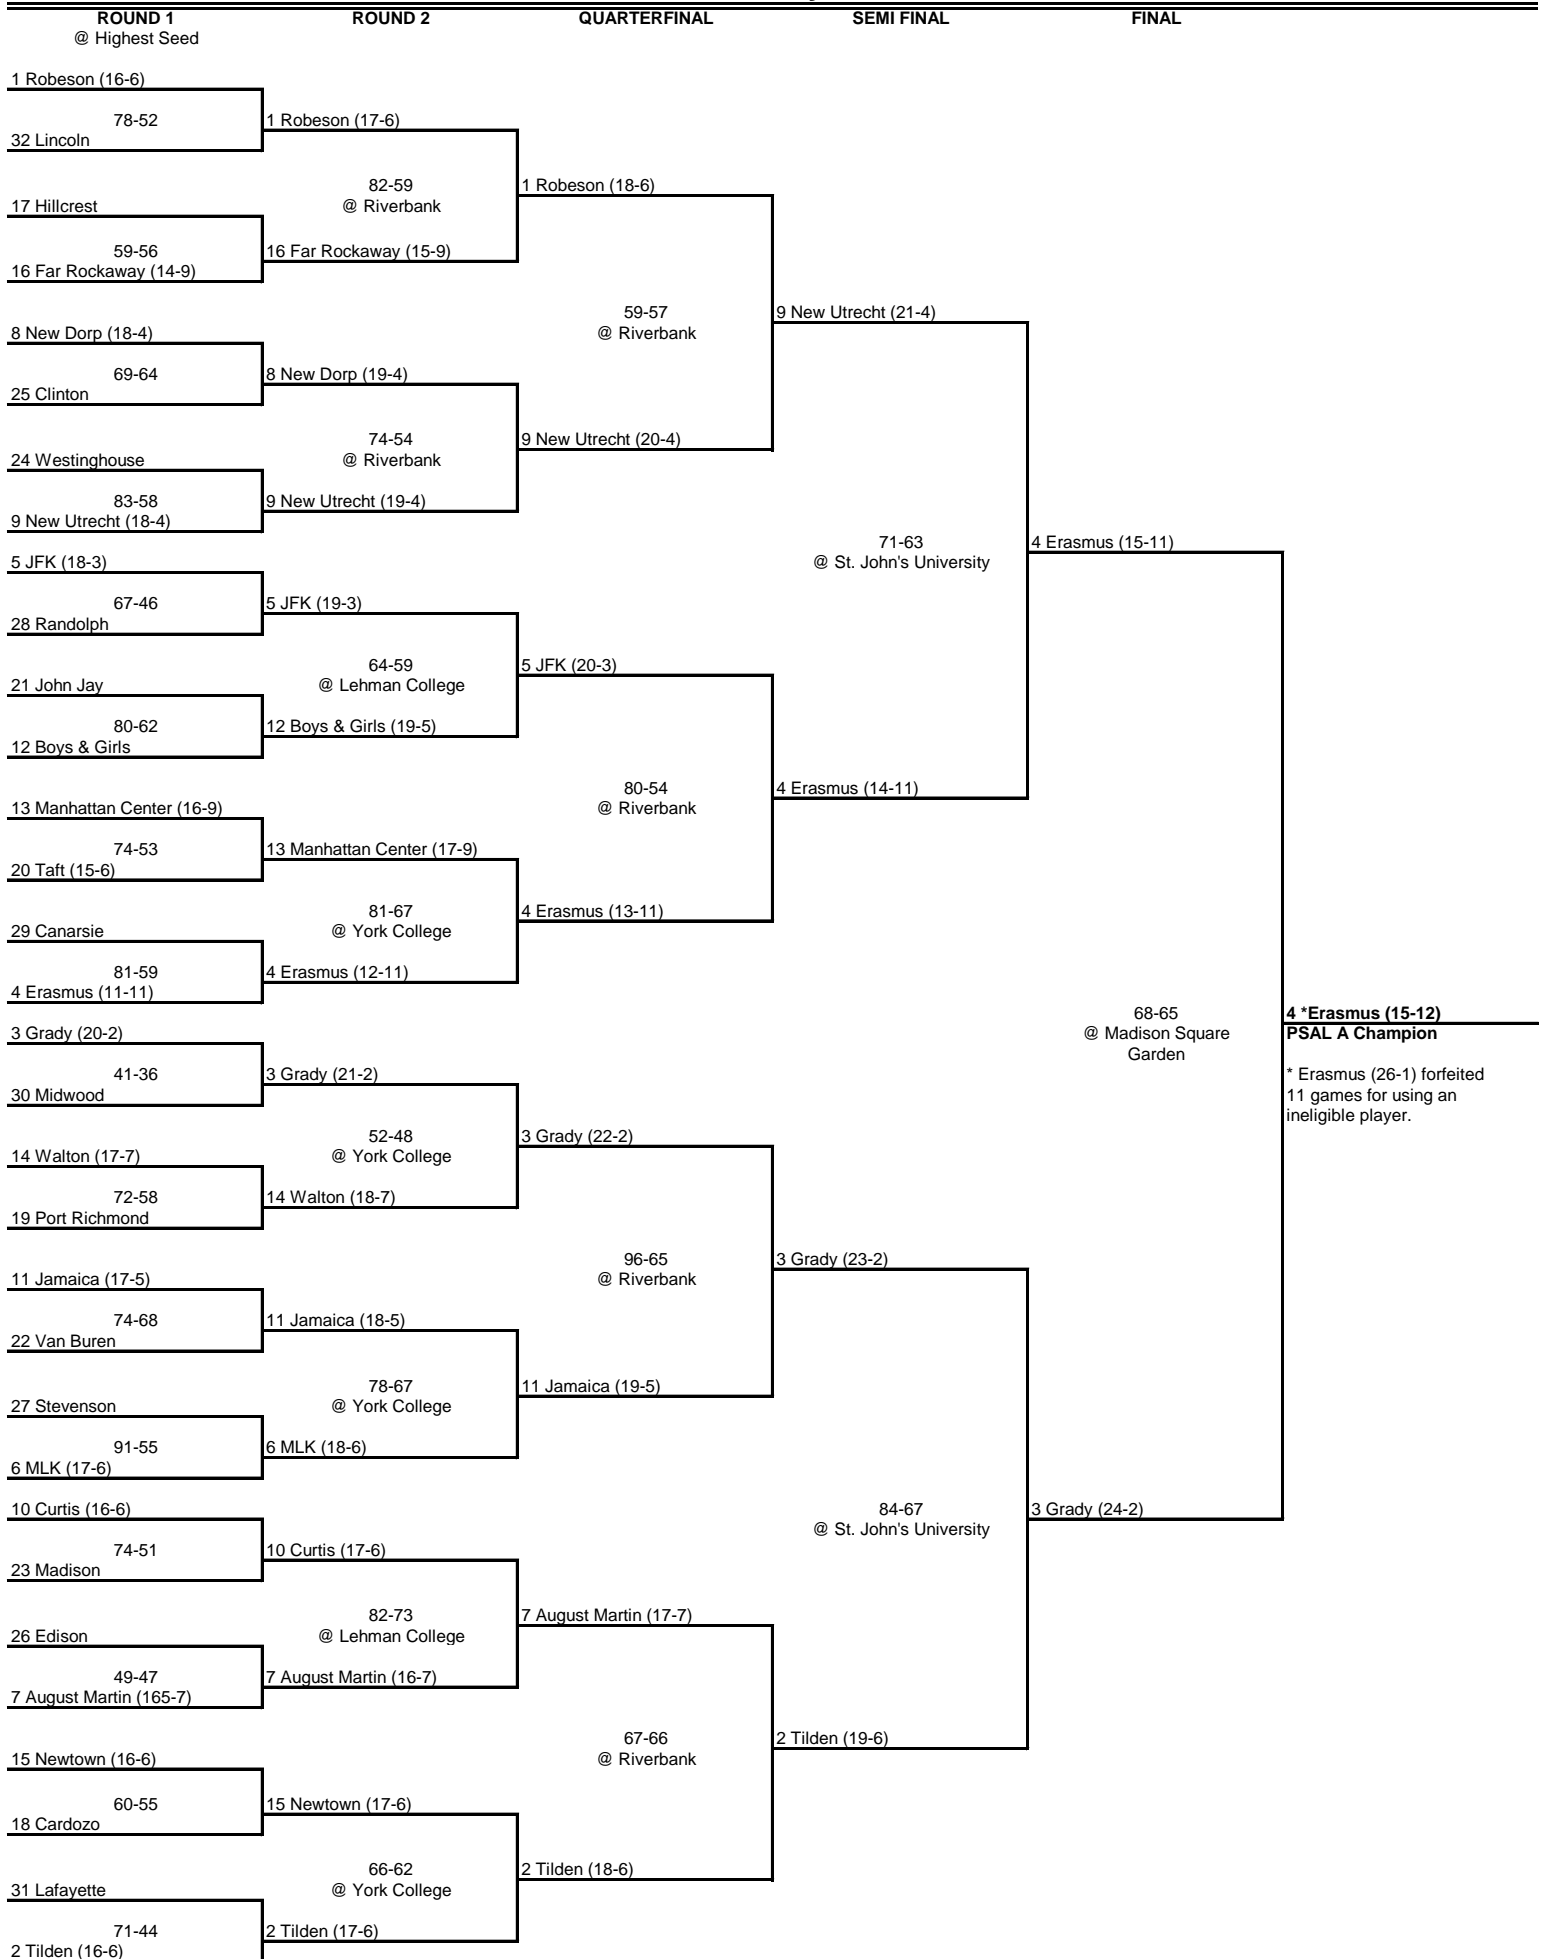

# 1996 PSAL A Playoff Bracket

# 1996 PSAL B Playoff Bracket

PLAY IN

ROUND 1  
@ Highest Seed

QUARTERFINAL

SEMI FINAL

FINAL