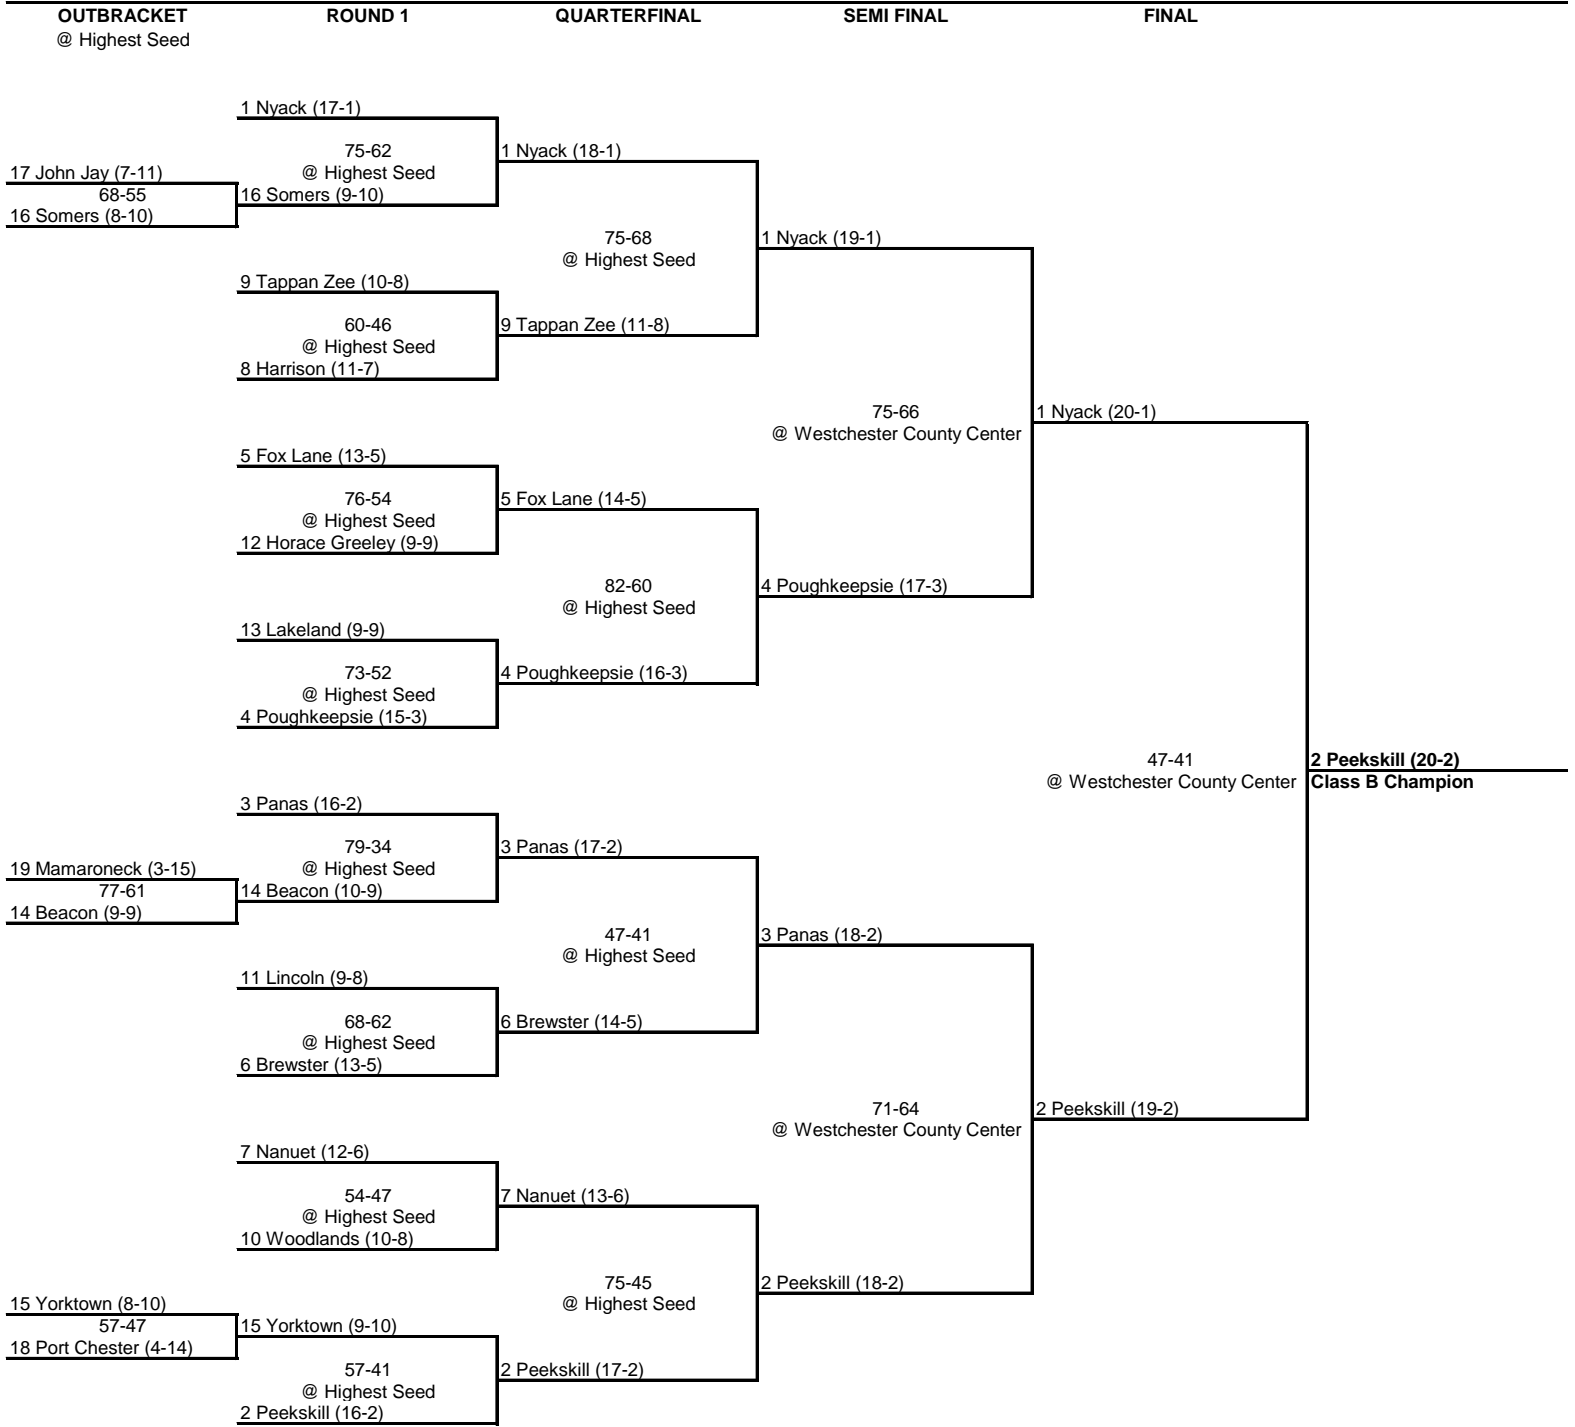

1996 CLASS B CHAMPIONSHIP

New York State Section I