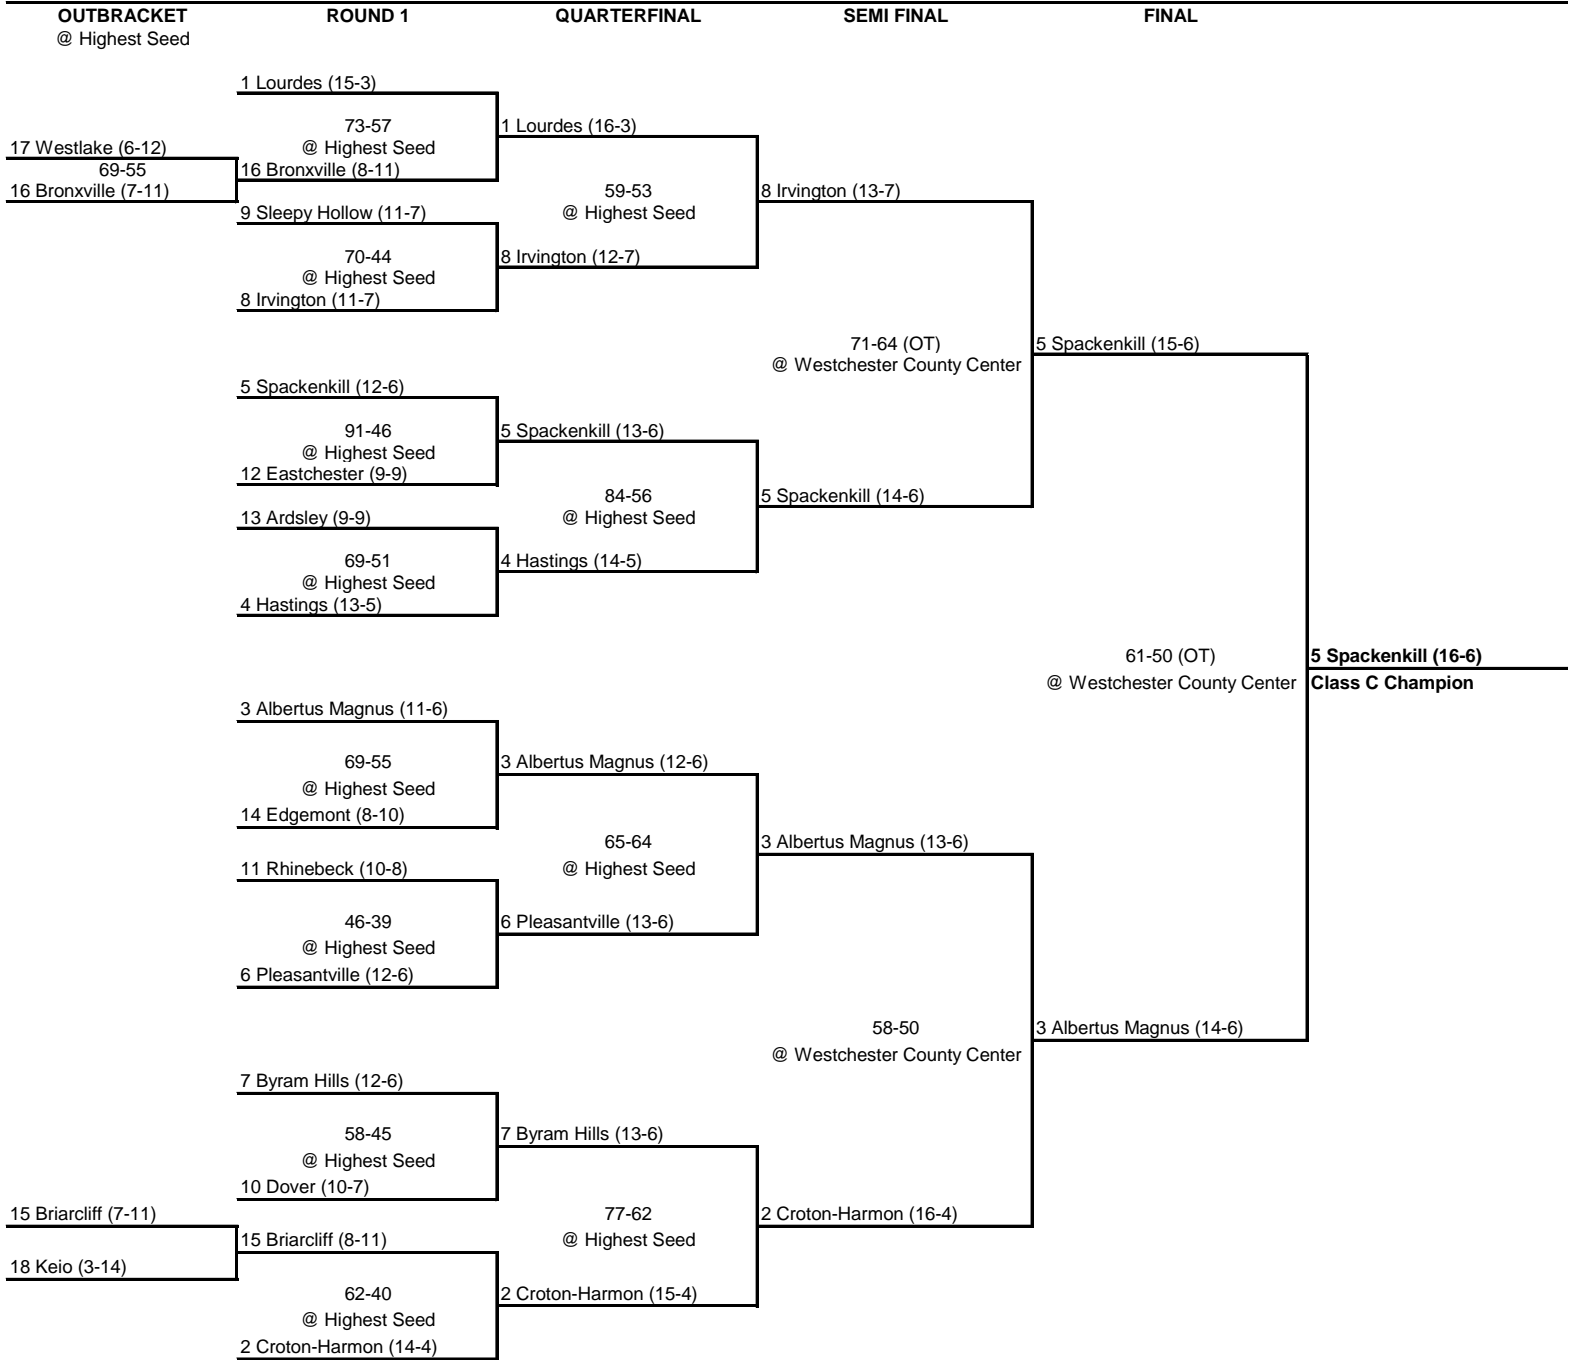

1996 CLASS C CHAMPIONSHIP

New York State Section I