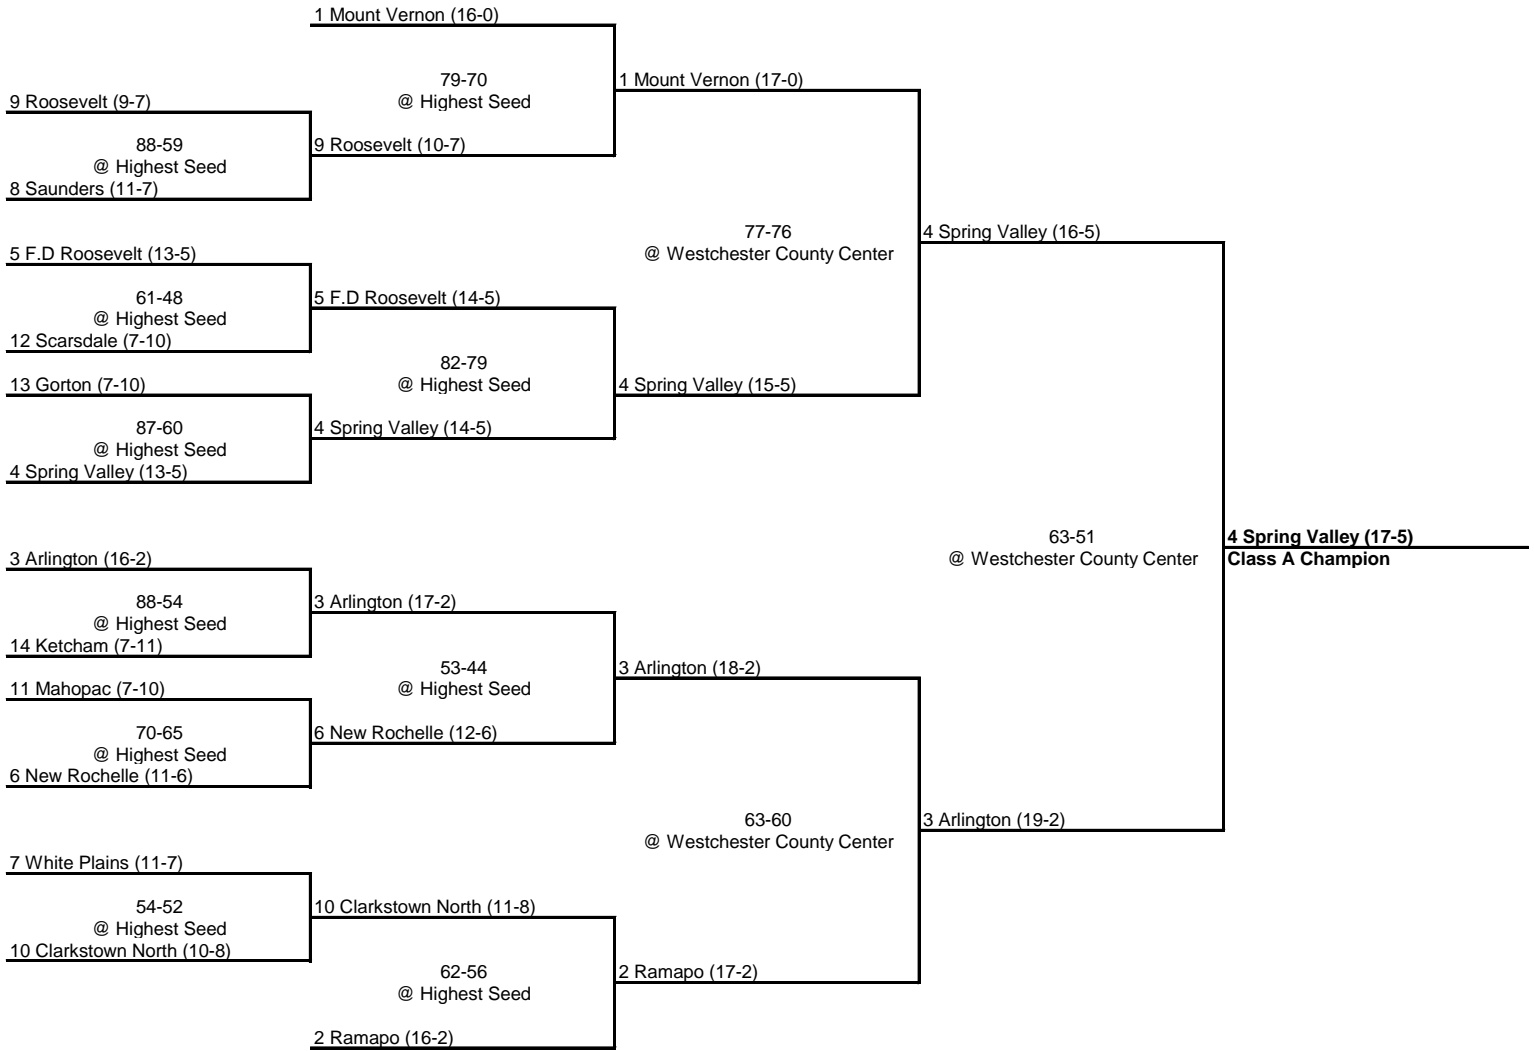

1996 CLASS A CHAMPIONSHIP

New York State Section I

ROUND 1

QUARTERFINAL

SEMI FINAL

FINAL

# 1996 CLASS B CHAMPIONSHIP