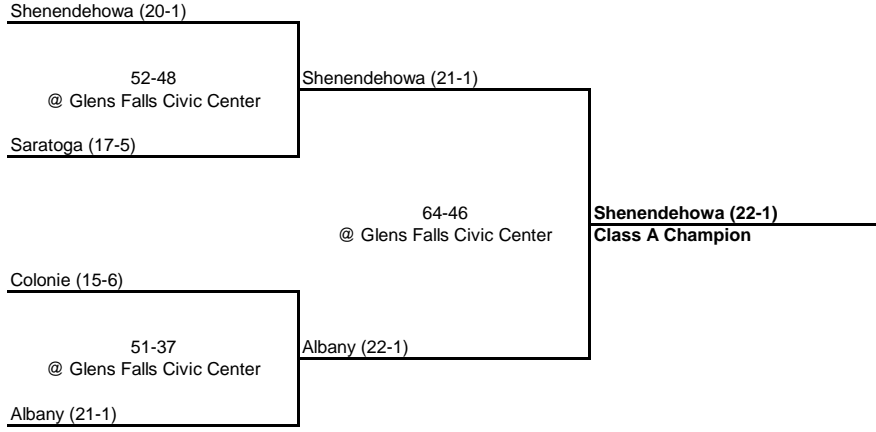

---

---

1996 CLASS A CHAMPIONSHIP

---

---

New York State Section II

---

SEMI FINAL

FINAL

Brackets incomplete due to lack of data.

**1996 CLASS B CHAMPIONSHIP**

**New York State Section II**

PLAY-IN

ROUND 1

QUARTERFINAL

SEMI FINAL