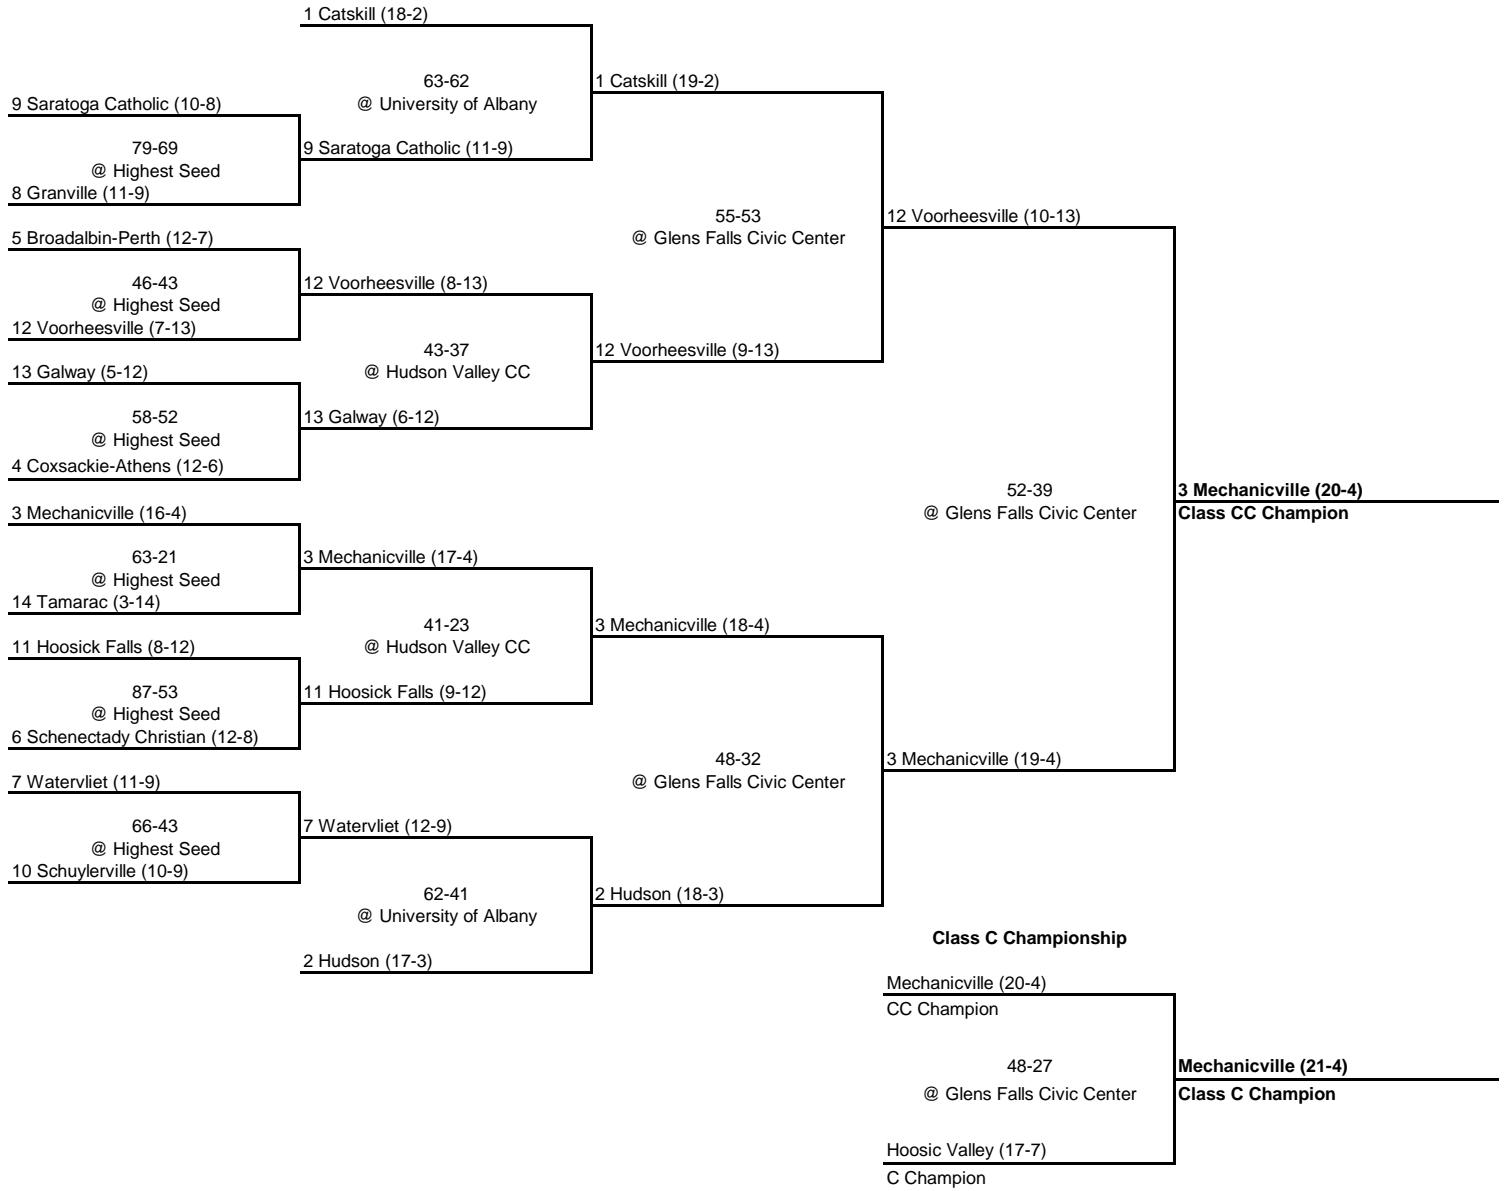

1996 CLASS CC CHAMPIONSHIP

New York State Section II

ROUND 1

QUARTERFINAL

SEMI FINAL

FINAL