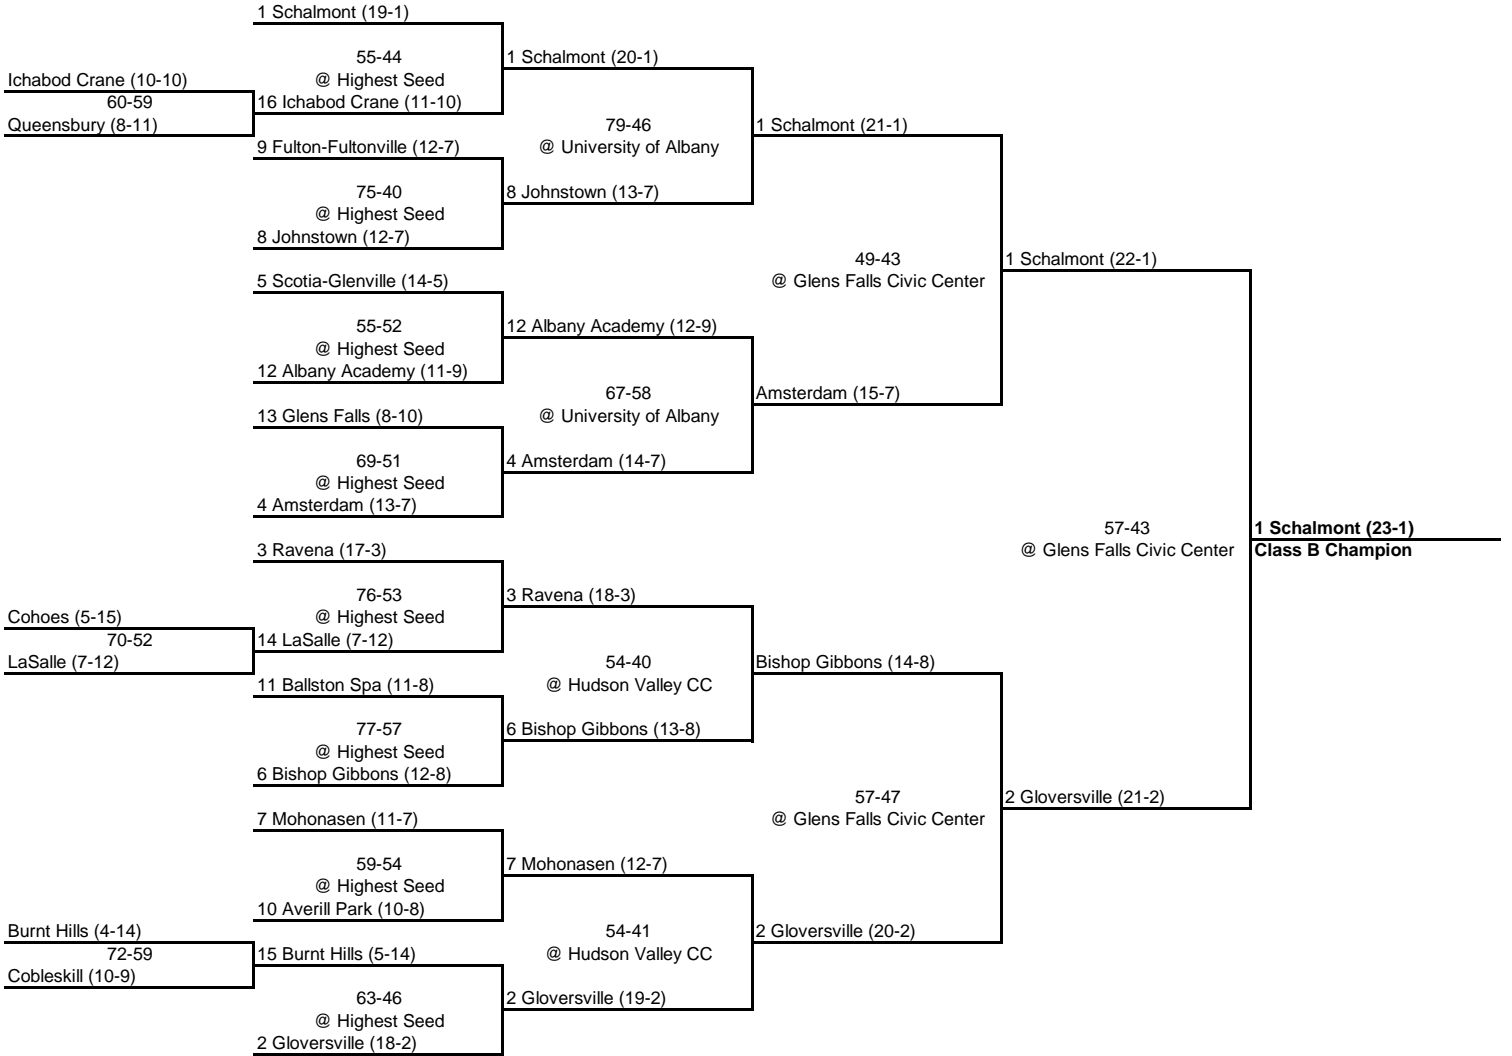

1996 CLASS B CHAMPIONSHIP

New York State Section II

PLAY-IN

ROUND 1

QUARTERFINAL

SEMI FINAL

FINAL