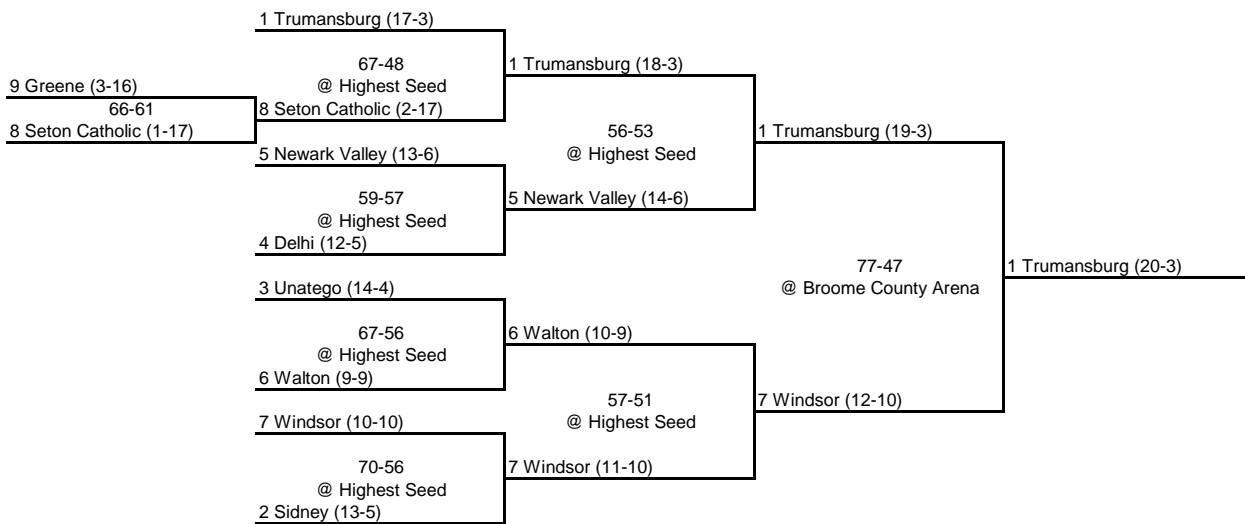

1996 CLASS A CHAMPIONSHIP

New York State Section IV

QUARTERFINAL

SEMI FINAL

FINAL

1996 CLASS B CHAMPIONSHIP

New York State Section IV

ROUND 1

QUARTERFINAL

SEMI FINAL

FINAL

1996 CLASS C CHAMPIONSHIP

New York State Section IV

ROUND 1

ROUND 2

QUARTERFINAL

SEMI FINAL

FINAL

Class C-1

Class C-2

1996 CLASS D CHAMPIONSHIP

New York State Section IV

ROUND 1

QUARTERFINAL