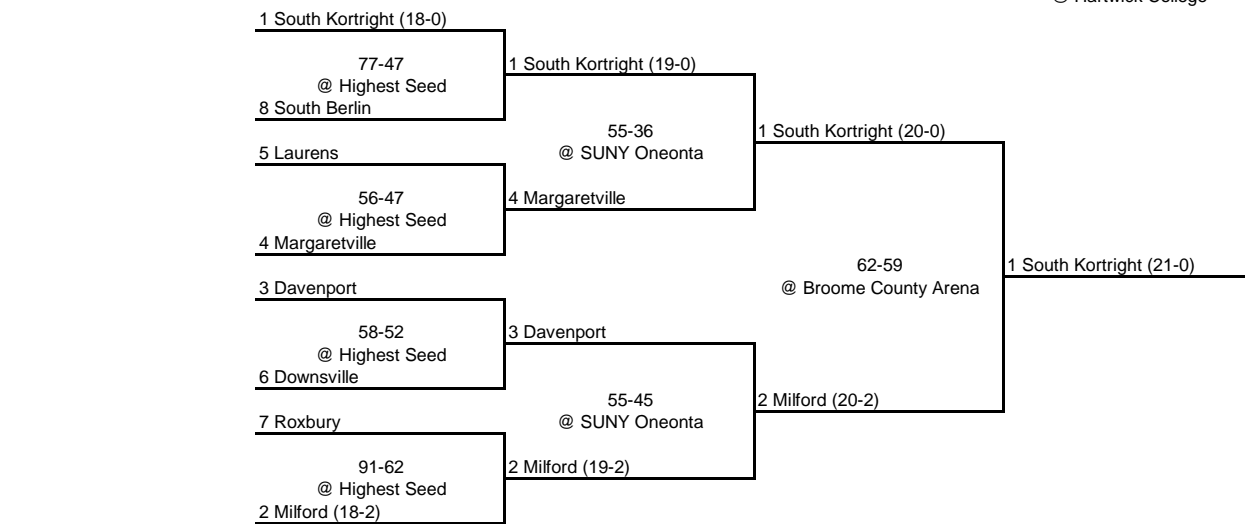

1996 CLASS A CHAMPIONSHIP

New York State Section IV

QUARTERFINAL

SEMI FINAL

FINAL

1996 CLASS B CHAMPIONSHIP

New York State Section IV

ROUND 1

QUARTERFINAL

SEMI FINAL

FINAL

1996 CLASS C CHAMPIONSHIP

New York State Section IV

ROUND 1

ROUND 2

QUARTERFINAL

SEMI FINAL

FINAL

Class C-1

Class C-2

1996 CLASS D CHAMPIONSHIP

New York State Section IV

ROUND 1

QUARTERFINAL

SEMI FINAL

FINAL

Class D-1

Class D-2

**1 Deposit (23-1)
Class D Champion**