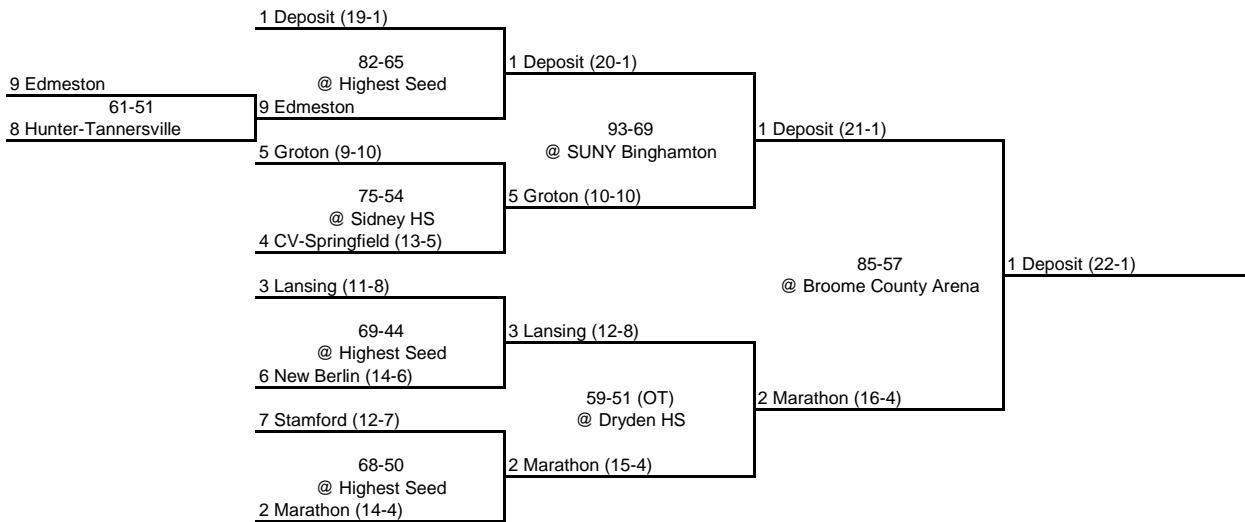

1996 CLASS A CHAMPIONSHIP

New York State Section IV

QUARTERFINAL

SEMI FINAL

FINAL

1996 CLASS B CHAMPIONSHIP

New York State Section IV

ROUND 1

QUARTERFINAL

SEMI FINAL

FINAL

1996 CLASS C CHAMPIONSHIP

New York State Section IV

ROUND 1

ROUND 2

QUARTERFINAL

SEMI FINAL

FINAL

Class C-1

Class C-2

1996 CLASS D CHAMPIONSHIP

New York State Section IV

ROUND 1

QUARTERFINAL

SEMI FINAL

FINAL

Class D-1

Class D-2

**1 Deposit (23-1)
Class D Champion**