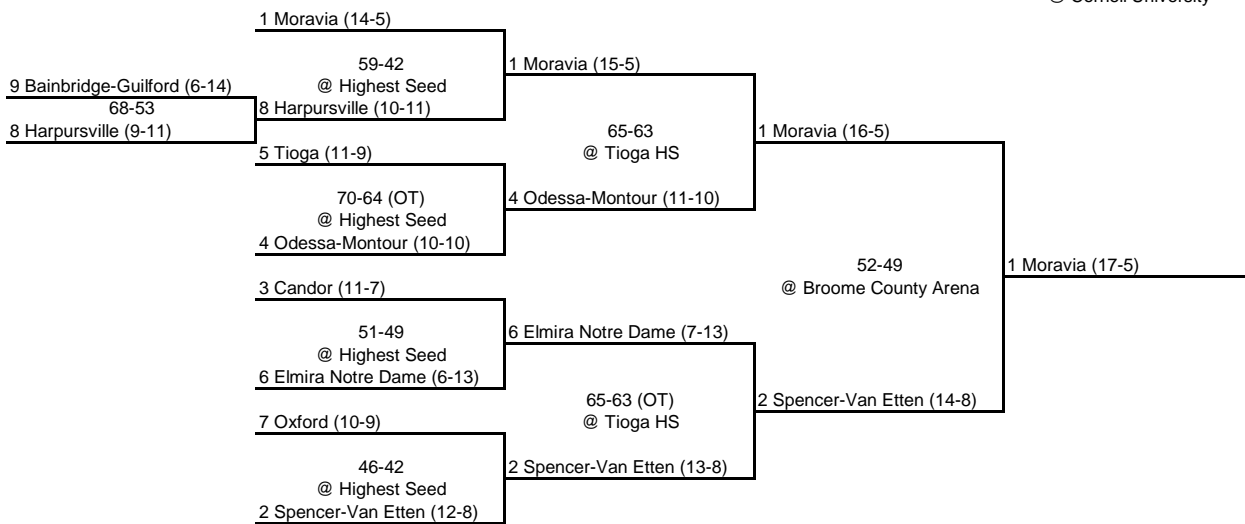

1996 CLASS A CHAMPIONSHIP

New York State Section IV

QUARTERFINAL

SEMI FINAL

FINAL

1996 CLASS B CHAMPIONSHIP

New York State Section IV

ROUND 1

QUARTERFINAL

SEMI FINAL

FINAL

1996 CLASS C CHAMPIONSHIP

New York State Section IV

ROUND 1

ROUND 2

QUARTERFINAL

SEMI FINAL

FINAL

Class C-1

Class C-2

1996 CLASS D CHAMPIONSHIP

New York State Section IV

ROUND 1

QUARTERFINAL