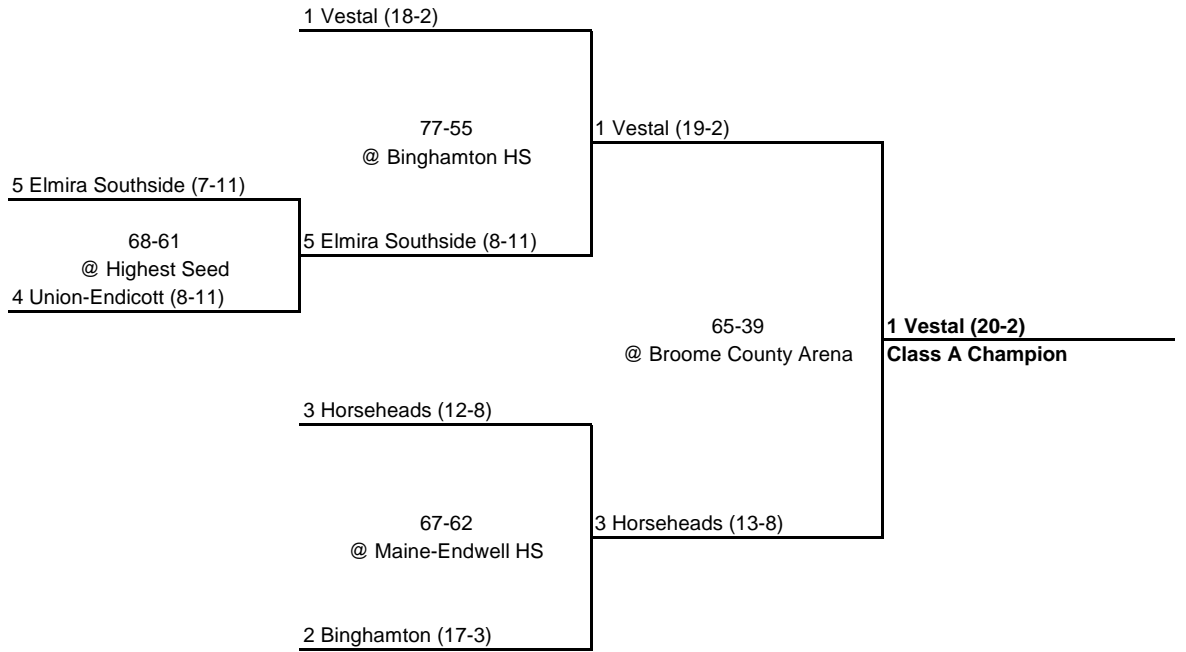

1996 CLASS A CHAMPIONSHIP

New York State Section IV

QUARTERFINAL

SEMI FINAL

FINAL

1996 CLASS B CHAMPIONSHIP

New York State Section IV

ROUND 1

QUARTERFINAL

SEMI FINAL

FINAL

1996 CLASS C CHAMPIONSHIP

New York State Section IV

ROUND 1

ROUND 2

QUARTERFINAL

SEMI FINAL

FINAL

Class C-1

Class C-2

1996 CLASS D CHAMPIONSHIP

New York State Section IV

ROUND 1

QUARTERFINAL