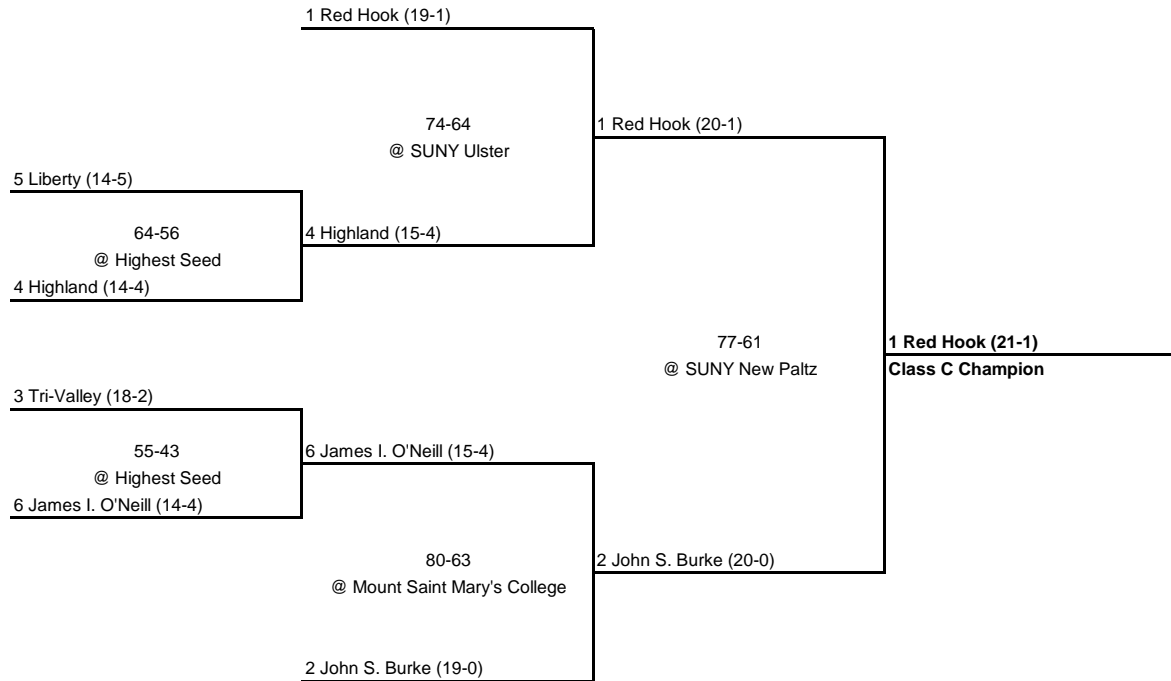

65-60
@ West Point

1 Newburgh (19-2)
Class A Champion

3 Valley Central (11-7)

61-49
@ SUNY New Paltz

2 Middletown (10-8)

2 Middletown (11-8)

1996 CLASS B CHAMPIONSHIP

New York State Section IX

ROUND 1

QUARTERFINAL

SEMI FINAL

FINAL

1996 Class C CHAMPIONSHIP

New York State Section IX

ROUND 1

QUARTERFINAL

SEMI FINAL

FINAL

1996 CLASS D CHAMPIONSHIP

New York State Section IX

ROUND 1

QUARTERFINAL

SEMI FINAL

FINAL