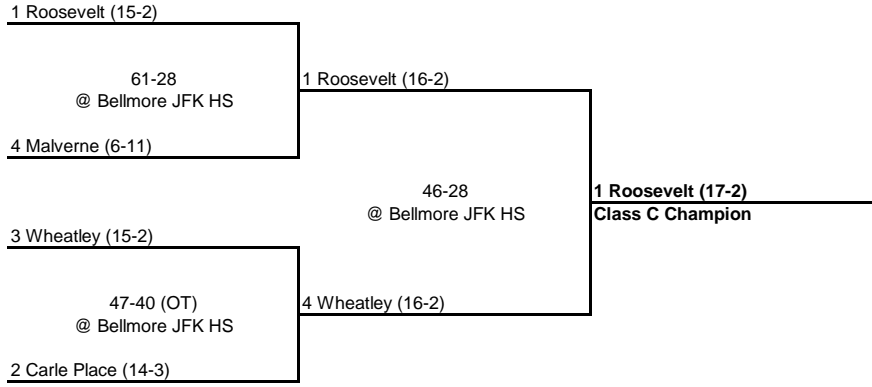

3 Bellmore JFK (15-3)

11 MacArthur (9-8)

61-49
@ Highest Seed
6 Roslyn (13-4)

61-57
@ Hicksville HS
11 MacArthur (10-8)

11 MacArthur (11-8)

11 MacArthur (12-8)

7 Glen Cove (10-7)

51-48
@ Highest Seed
10 Seaford

7 Glen Cove (11-7)

64-52
@ Malverne HS

15 Division

50-37
@ Highest Seed
2 GN South (14-3)

55-37
@ Malverne HS
2 GN South (15-3)

7 Glen Cove (12-7)

1996 CLASS C CHAMPIONSHIP

New York State Section VIII

SEMI FINAL

FINAL

1996 CLASS OVERALL CHAMPIONSHIP

New York State Section VIII

SEMI FINAL

FINAL