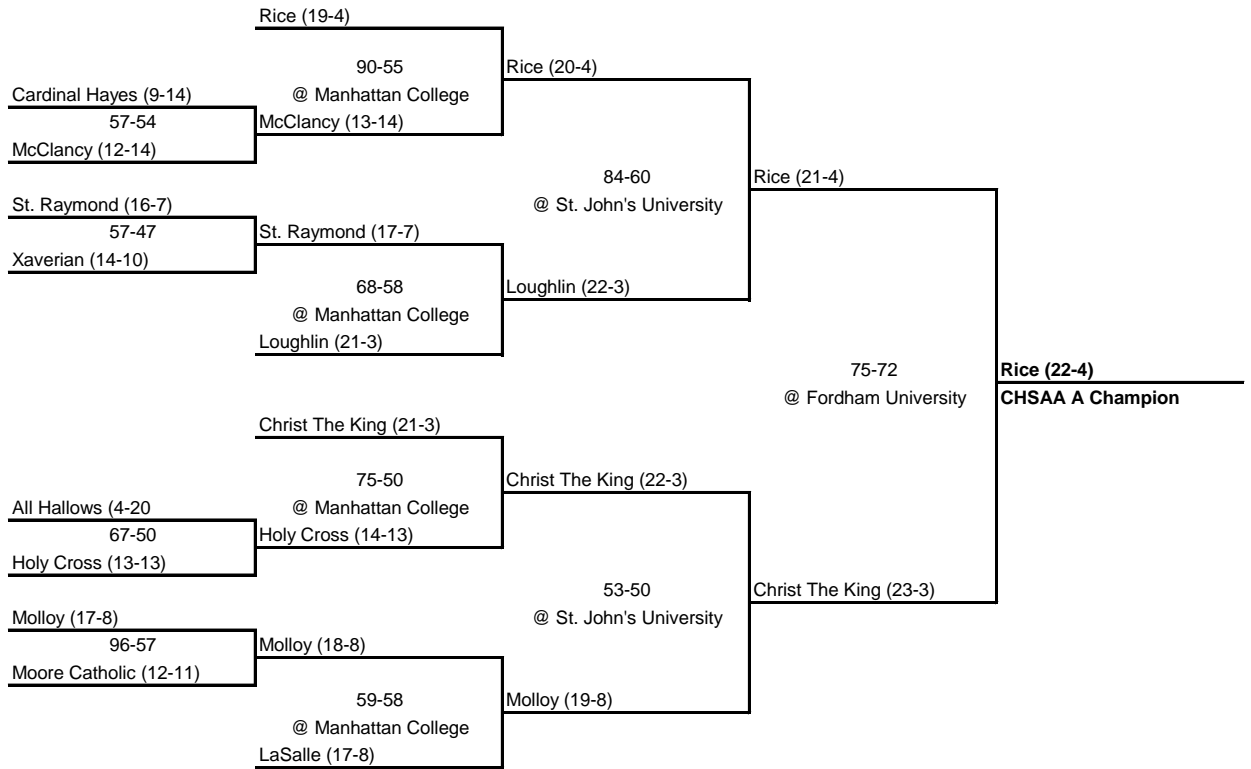

# 1998 CHSAA A Intersectional Playoff Bracket

ROUND 1

QUARTERFINAL

SEMI FINAL

FINAL

# 1998 CHSAA B Intersectional Playoff Bracket