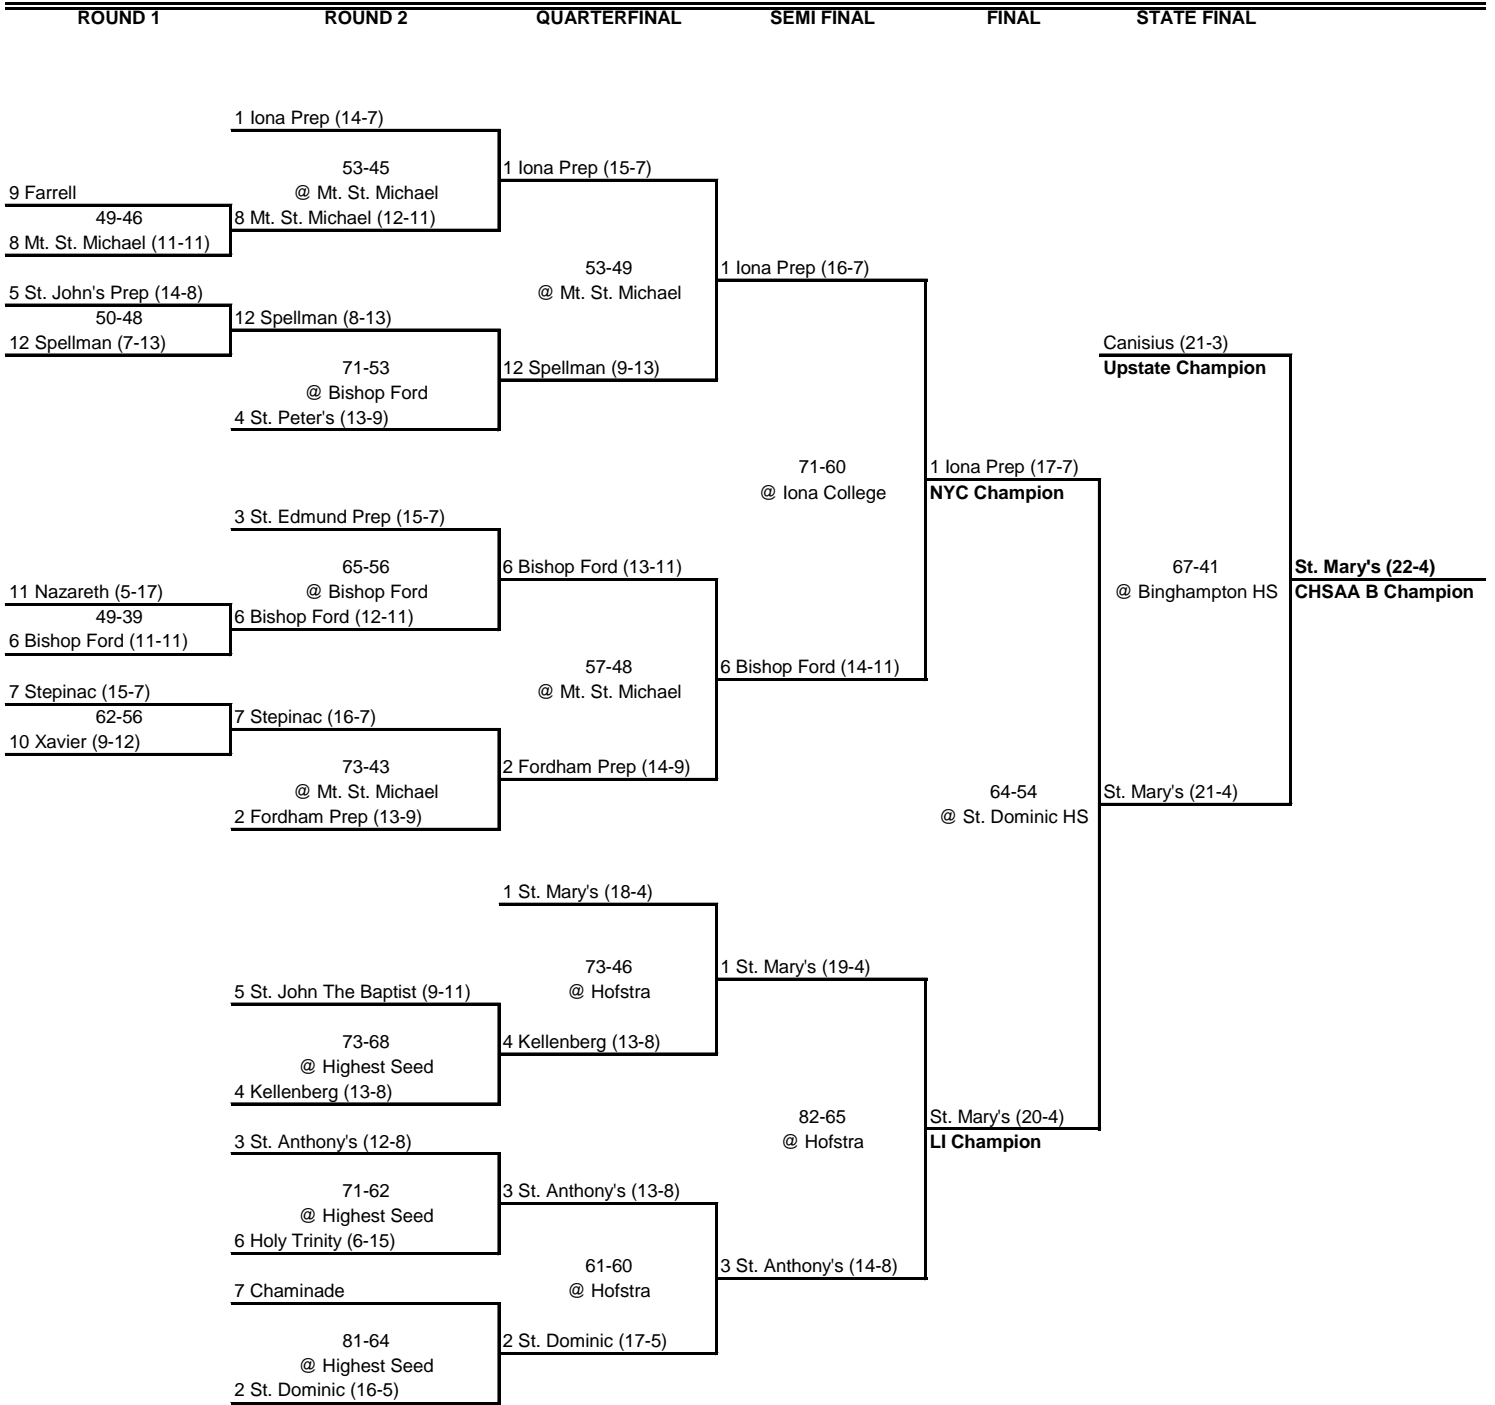

# 1998 CHSAA A Intersectional Playoff Bracket

ROUND 1

QUARTERFINAL

SEMI FINAL

FINAL

# 1998 CHSAA B Intersectional Playoff Bracket