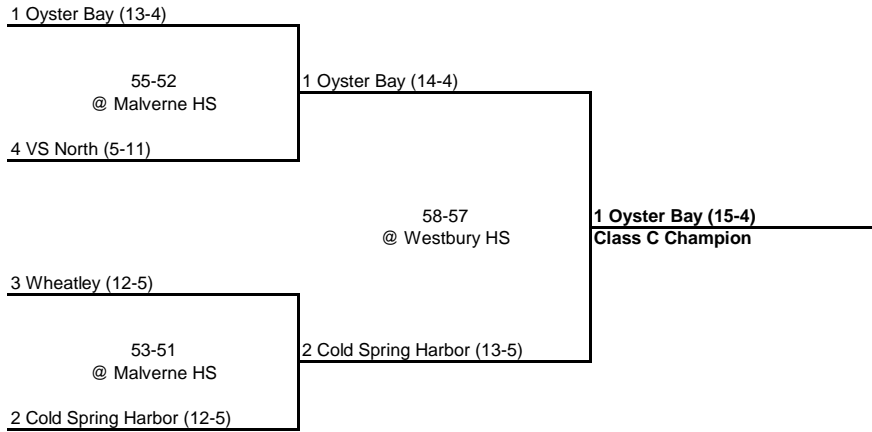

3 Roosevelt (14-5)

2 Floral Park (17-3)

7 Westbury (8-9)

76-60  
@ Highest Seed  
10 Clarke (11-6)

7 Westbury (9-9)

49-44  
@ Bellmore JFK HS  
2 Floral Park (16-3)

15 Seaford (10-7)

68-31  
@ Highest Seed  
2 Floral Park (14-3)

69-52  
@ Malverne HS  
2 Floral Park (15-3)

---

---

**1998 CLASS C CHAMPIONSHIP**

---

---

**New York State Section VIII**

---

---

SEMI FINAL

FINAL

---

---

**1998 CLASS OVERALL CHAMPIONSHIP**

---

---