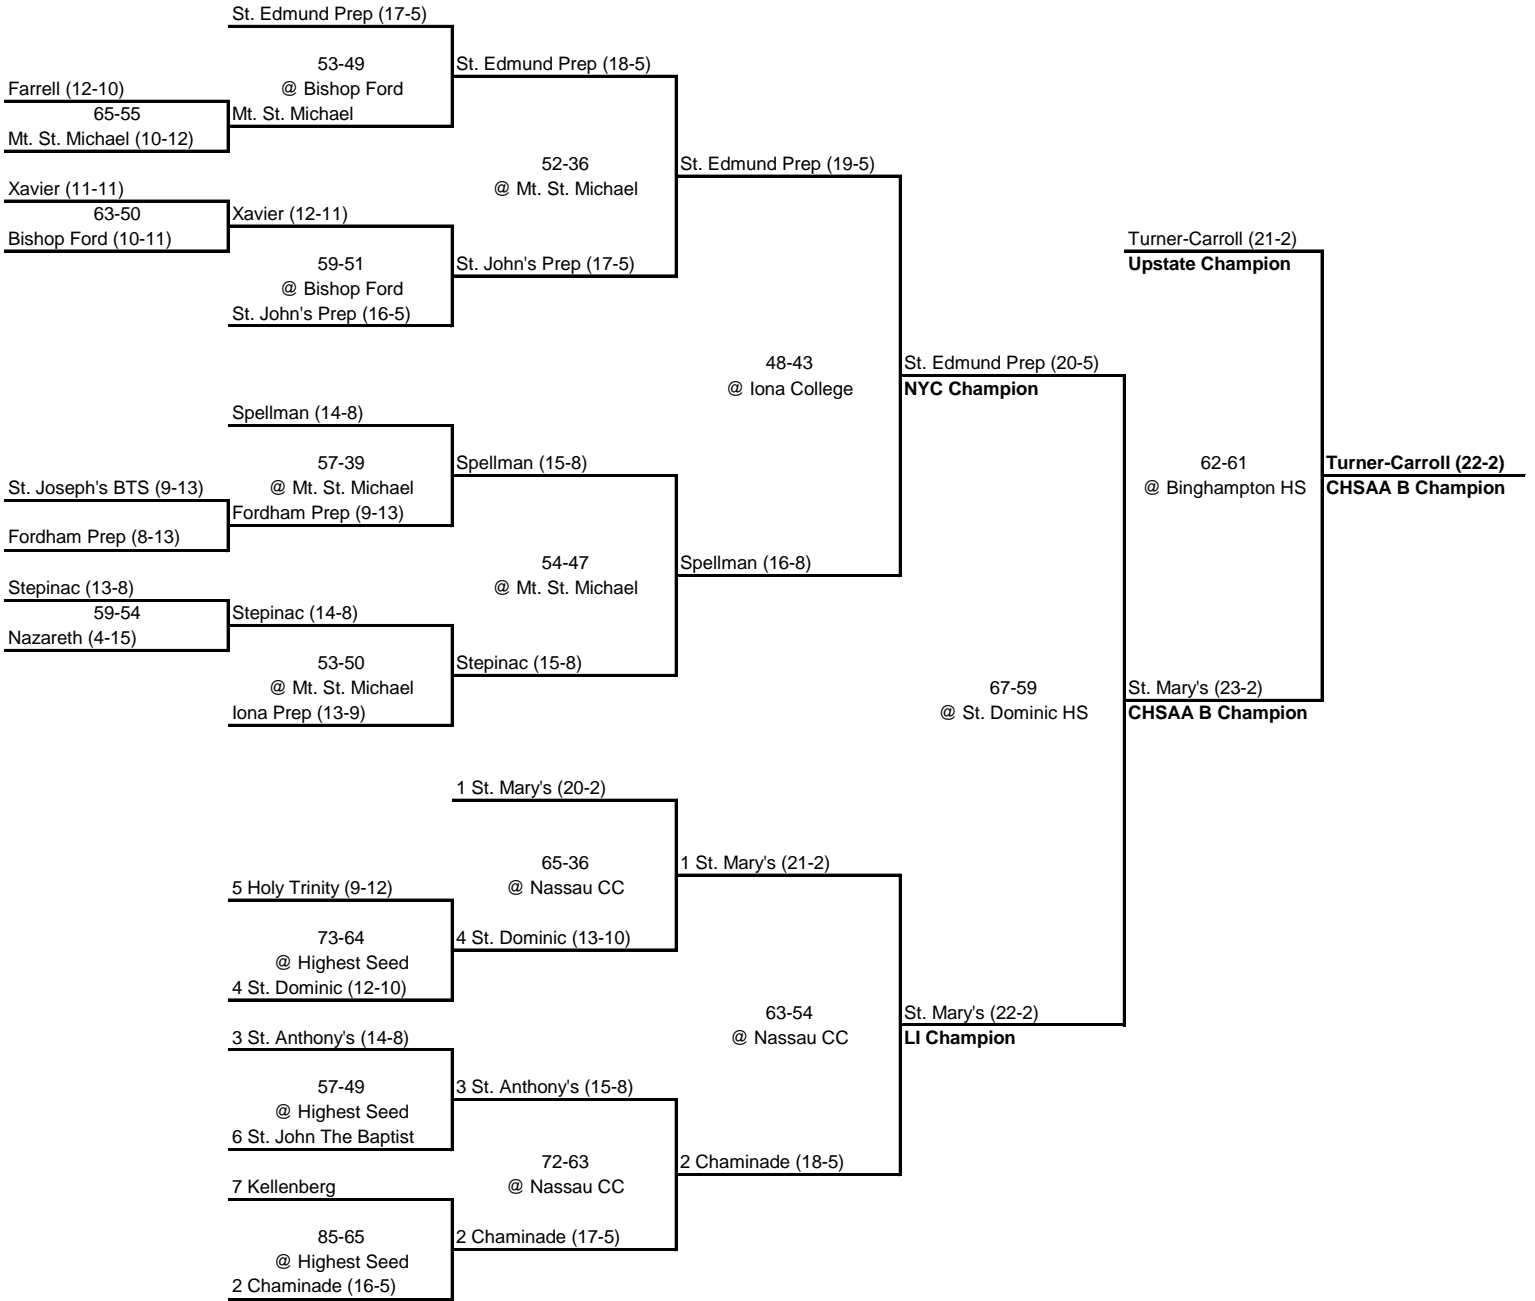

1999 CHSAA A Intersectional Playoff Bracket

ROUND 1

QUARTERFINAL

SEMI FINAL

FINAL

1999 CHSAA B Intersectional Playoff Bracket

ROUND 1

ROUND 2

QUARTERFINAL

SEMI FINAL

FINAL

STATE FINAL

1999 CHSAA C Intersectional Playoff Bracket

QUARTERFINAL

SEMI FINAL

FINAL