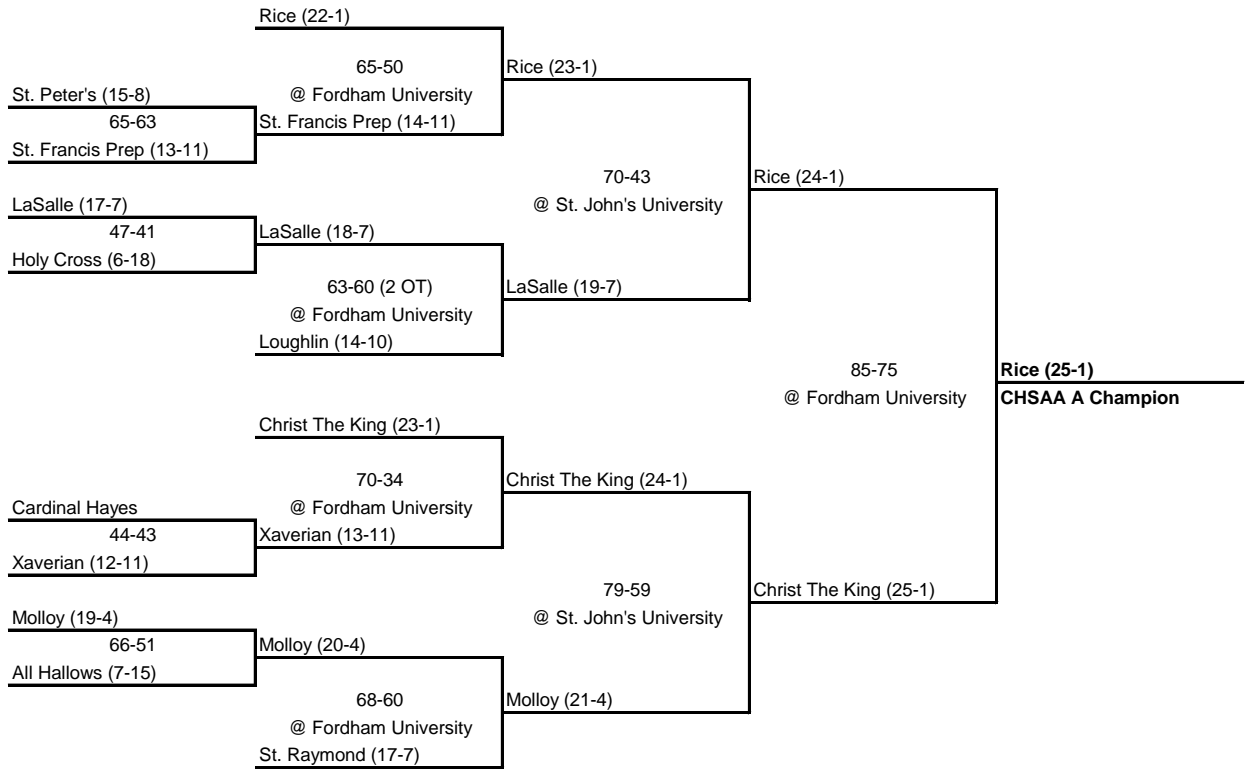

1999 CHSAA A Intersectional Playoff Bracket

ROUND 1

QUARTERFINAL

SEMI FINAL

FINAL

1999 CHSAA B Intersectional Playoff Bracket

ROUND 1

ROUND 2

QUARTERFINAL

SEMI FINAL

FINAL

STATE FINAL

1999 CHSAA C Intersectional Playoff Bracket

QUARTERFINAL

SEMI FINAL

FINAL