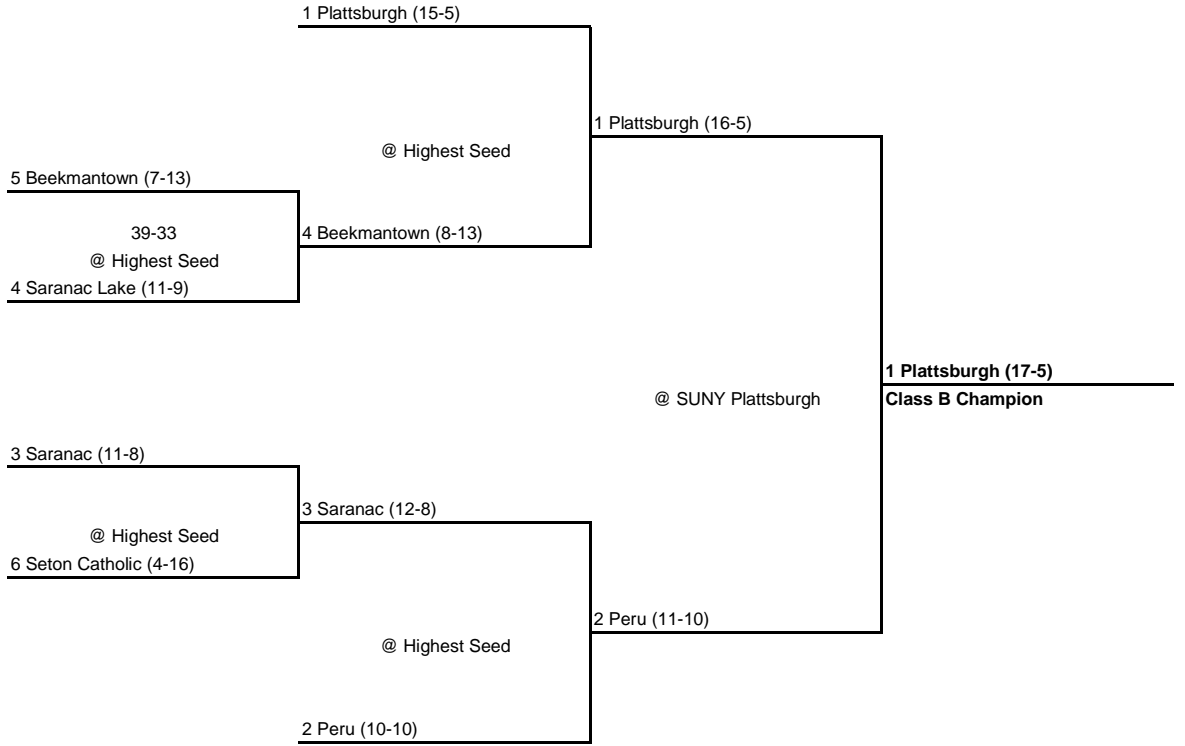

1999 CLASS B CHAMPIONSHIP

New York State Section VII

QUARTERFINAL

SEMI FINAL

FINAL

1999 CLASS C CHAMPIONSHIP

New York State Section VII

QUARTERFINAL

SEMI FINAL

FINAL

1999 CLASS D CHAMPIONSHIP

New York State Section VII

QUARTERFINAL

SEMI FINAL

FINAL

1 Minerva-Newcomb (18-1)

2 Westport (17-5)
Class D Champion

3 Long Lake (10-8)

48-44
@ Moriah HS
6 Willsboro (8-11)

3 Long Lake (11-8)

63-43
@ Moriah HS

2 Westport (16-5)

7 Moriah (1-19)

57-45
@ Clintonville
2 Westport (14-5)

2 Westport (15-5)

1999 SECTION VII CHAMPIONSHIP

SEMI FINAL

FINAL