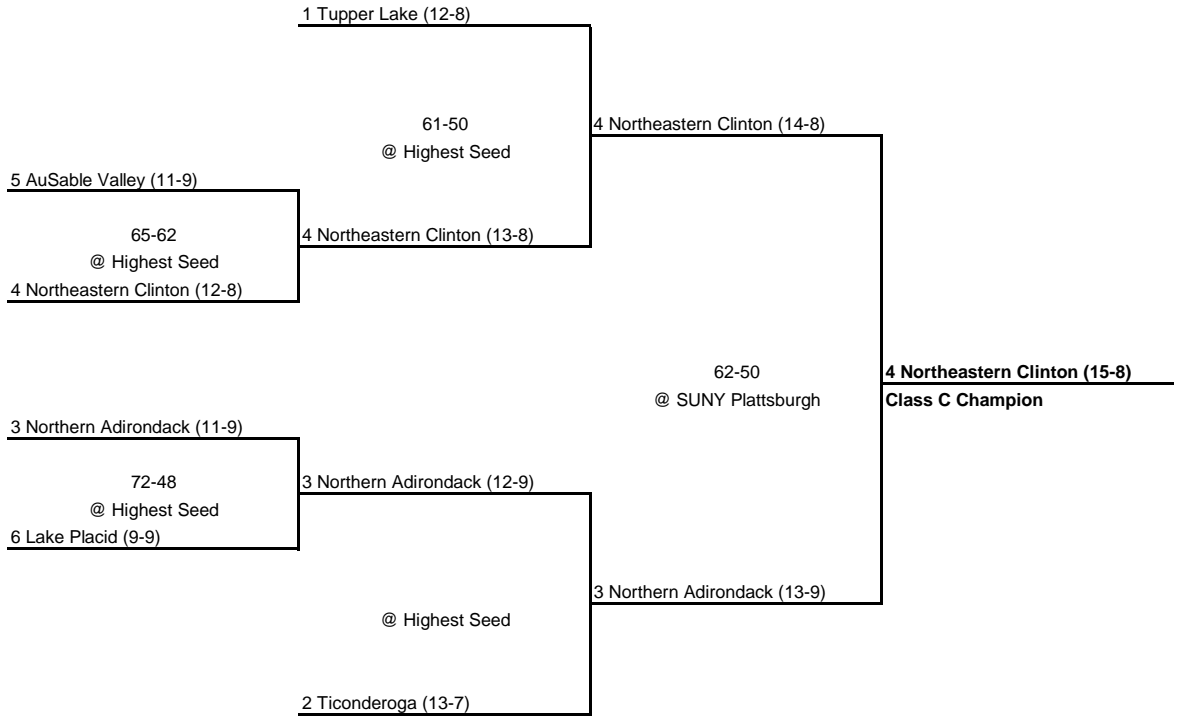

1999 CLASS B CHAMPIONSHIP

New York State Section VII

QUARTERFINAL

SEMI FINAL

FINAL

1999 CLASS C CHAMPIONSHIP

New York State Section VII

QUARTERFINAL

SEMI FINAL

FINAL

1999 CLASS D CHAMPIONSHIP

New York State Section VII

QUARTERFINAL

SEMI FINAL

FINAL

1 Minerva-Newcomb (18-1)