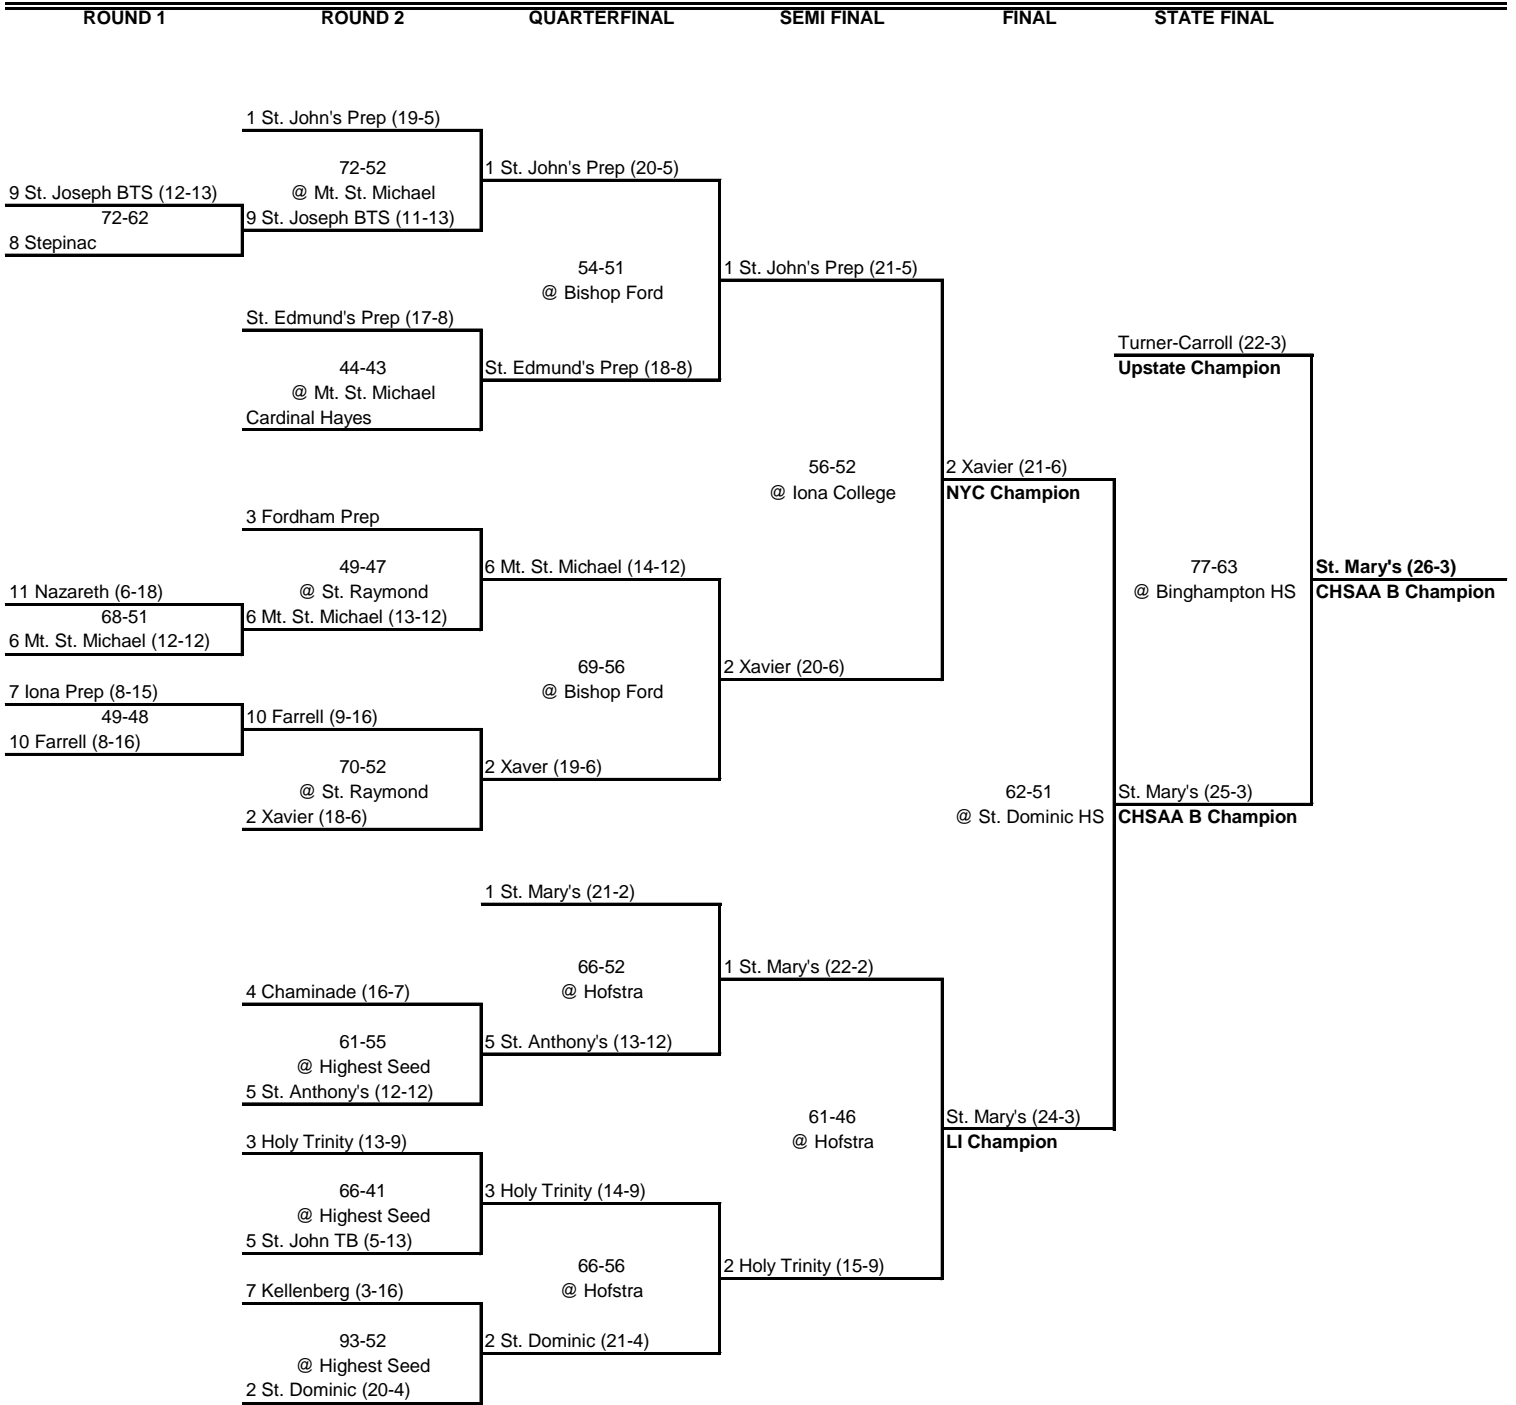

2000 CHSAA A Intersectional Playoff Bracket

ROUND 1

QUARTERFINAL

SEMI FINAL

FINAL

2000 CHSAA B Intersectional Playoff Bracket

2000 CHSAA C Intersectional Playoff Bracket

QUARTERFINAL