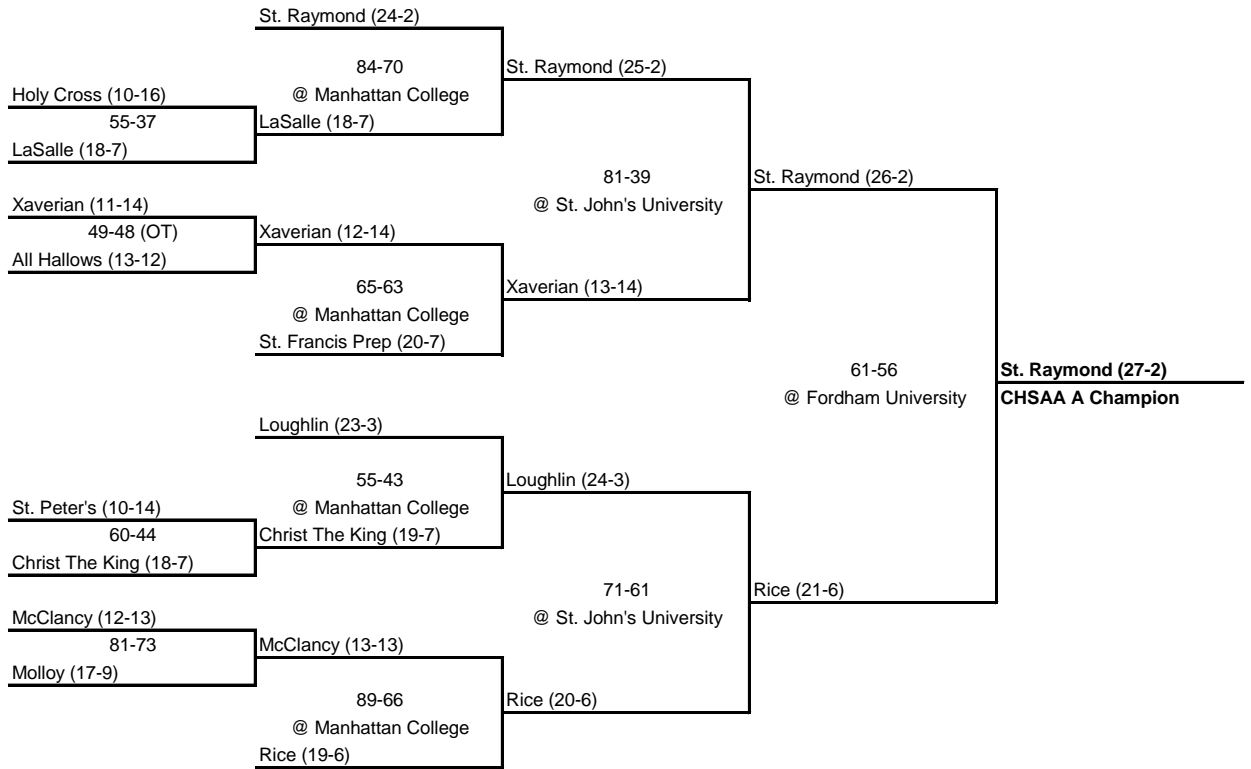

2000 CHSAA A Intersectional Playoff Bracket

ROUND 1

QUARTERFINAL

SEMI FINAL

FINAL

2000 CHSAA B Intersectional Playoff Bracket

2000 CHSAA C Intersectional Playoff Bracket

QUARTERFINAL

SEMI FINAL

FINAL