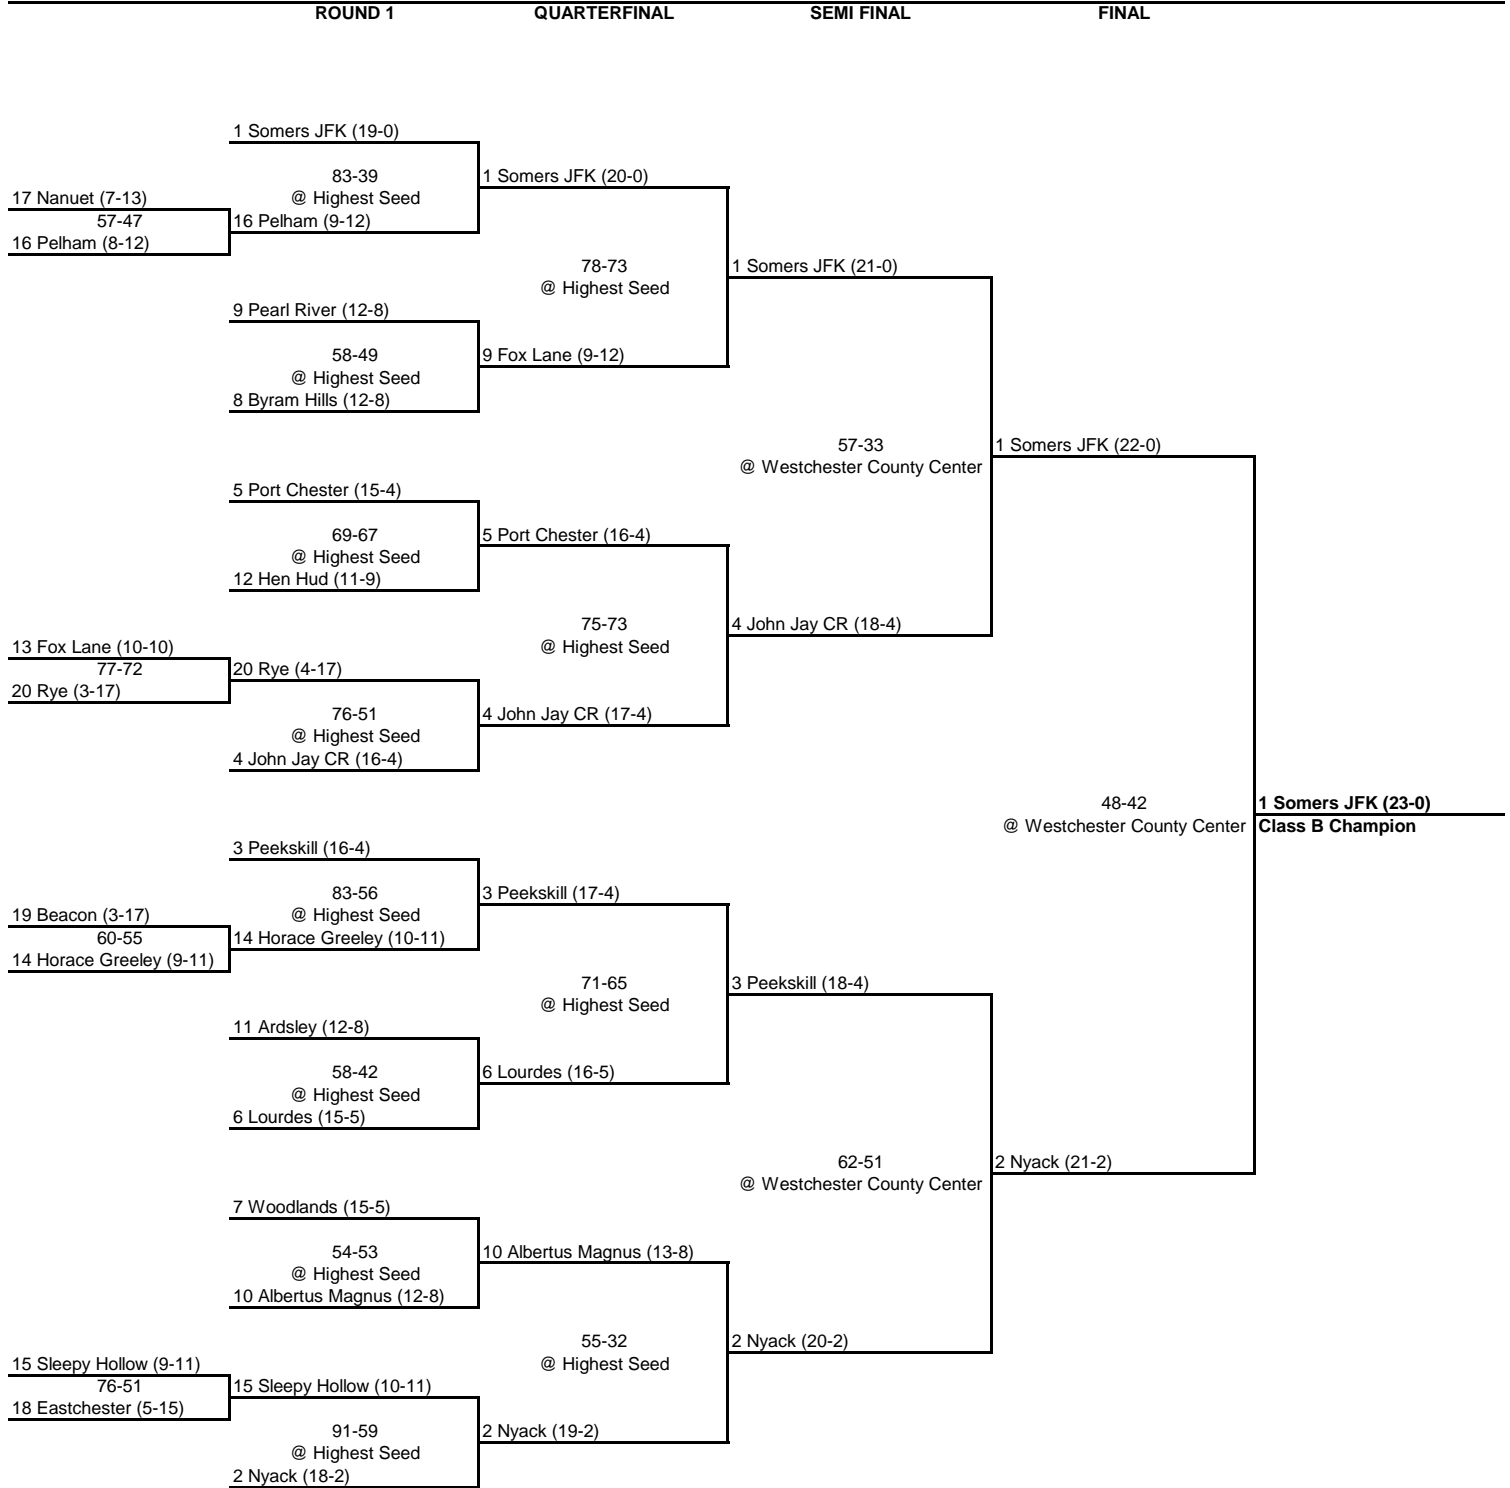

2000 CLASS B CHAMPIONSHIP

New York State Section I

2000 CLASS C CHAMPIONSHIP

New York State Section I

2000 CLASS D CHAMPIONSHIP

New York State Section I

QUARTERFINAL

SEMI FINAL

FINAL