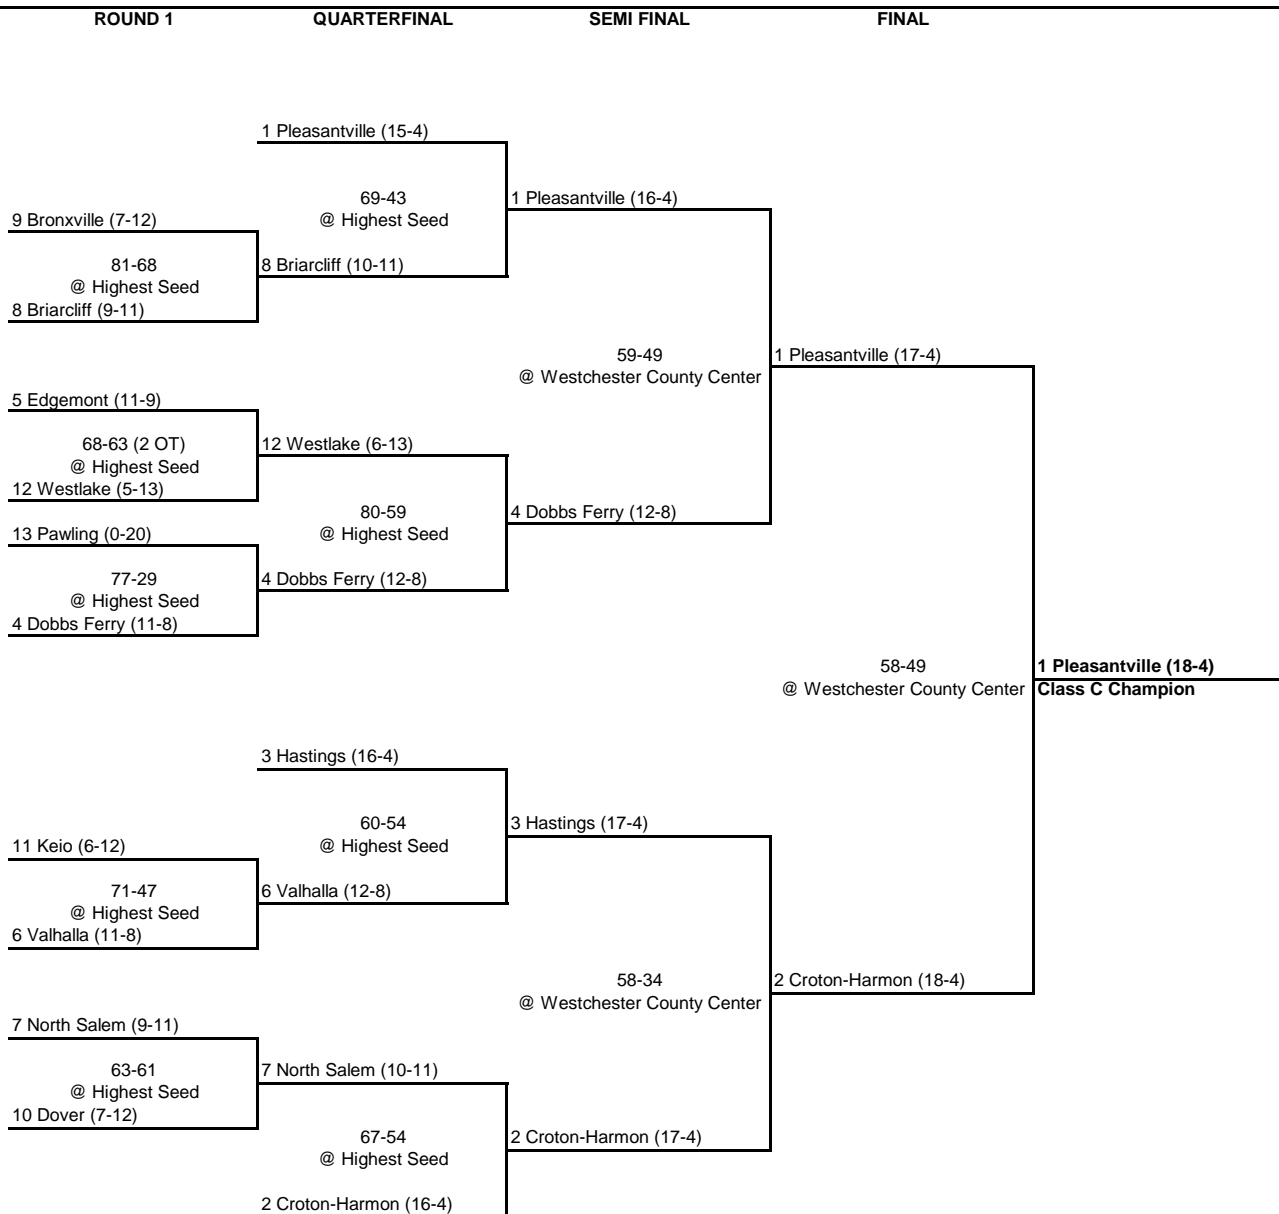

2000 CLASS B CHAMPIONSHIP

New York State Section I

2000 CLASS C CHAMPIONSHIP

New York State Section I

2000 CLASS D CHAMPIONSHIP

New York State Section I

QUARTERFINAL

SEMI FINAL

FINAL