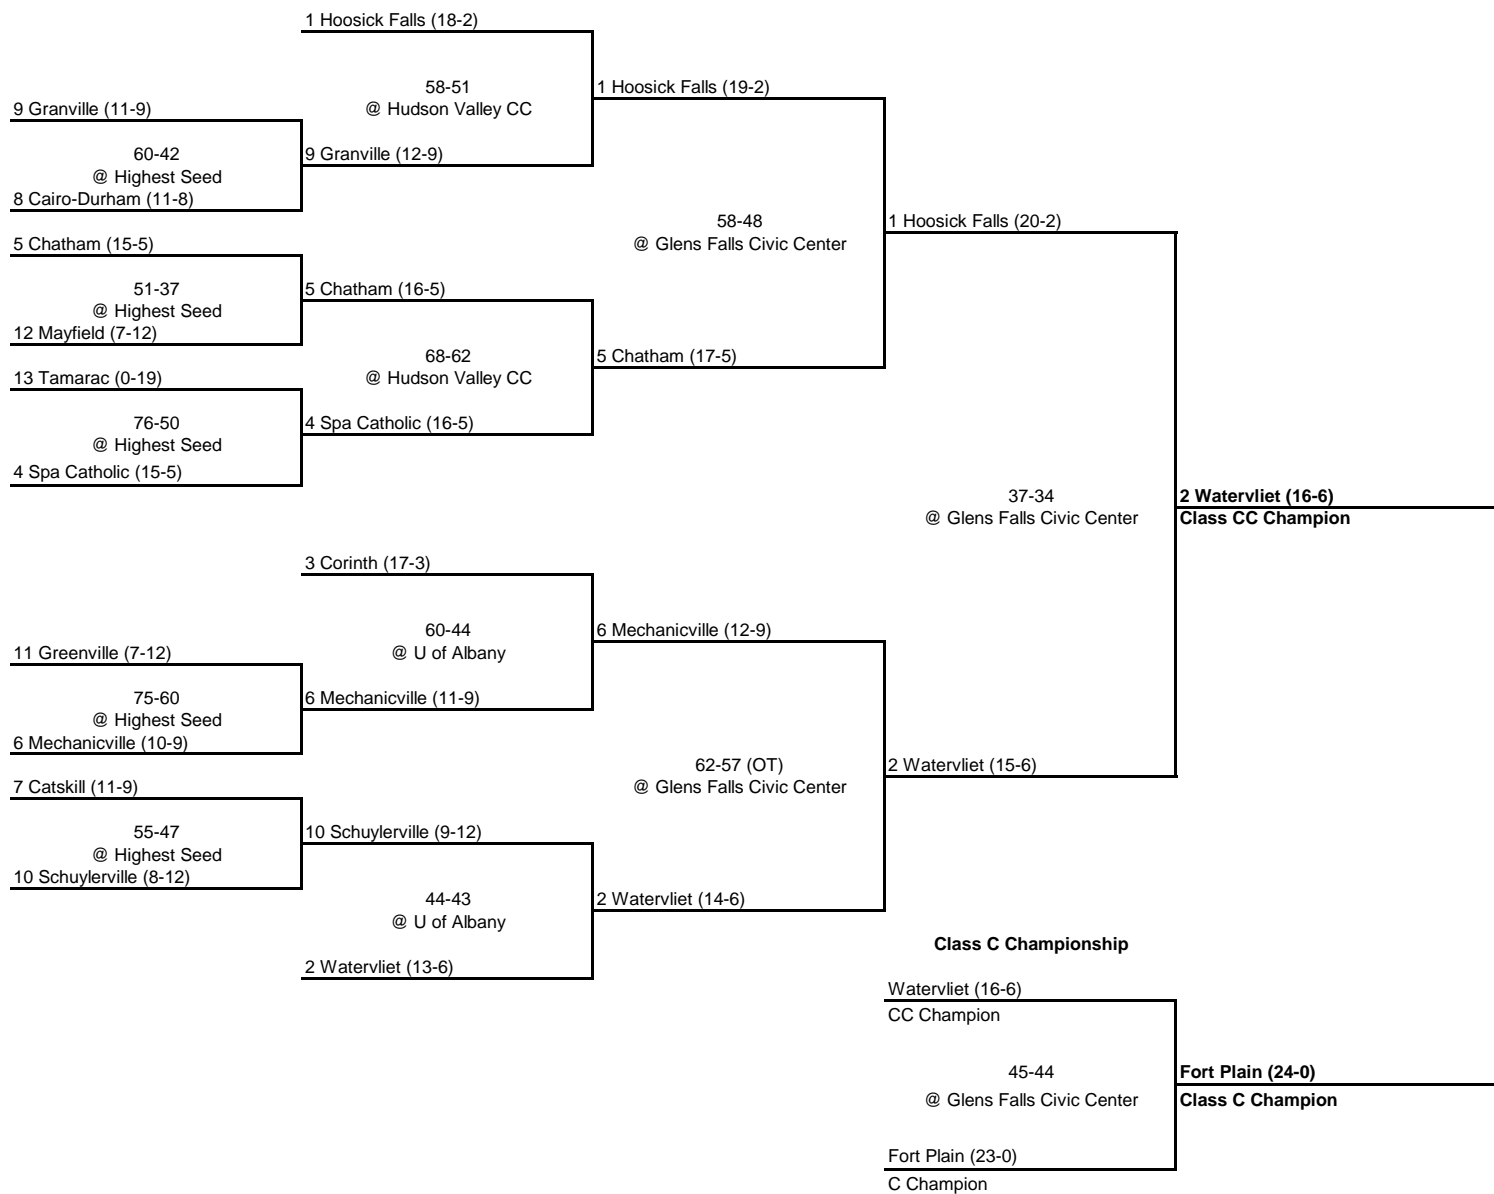

2000 CLASS A CHAMPIONSHIP

New York State Section II

ROUND 1

QUARTERFINAL

SEMI FINAL

FINAL

2000 CLASS B CHAMPIONSHIP

New York State Section II

2000 CLASS CC CHAMPIONSHIP

New York State Section II

ROUND 1

QUARTERFINAL

SEMI FINAL

FINAL

2000 CLASS C CHAMPIONSHIP

New York State Section II

ROUND 1

QUARTERFINAL

SEMI FINAL

FINAL

1 Fort Plain (20-0)

9 Hadley-Luzerne (10-8)

62-44
@ Highest Seed
8 Berne-Knox (12-7)

5 Stillwater (11-9)