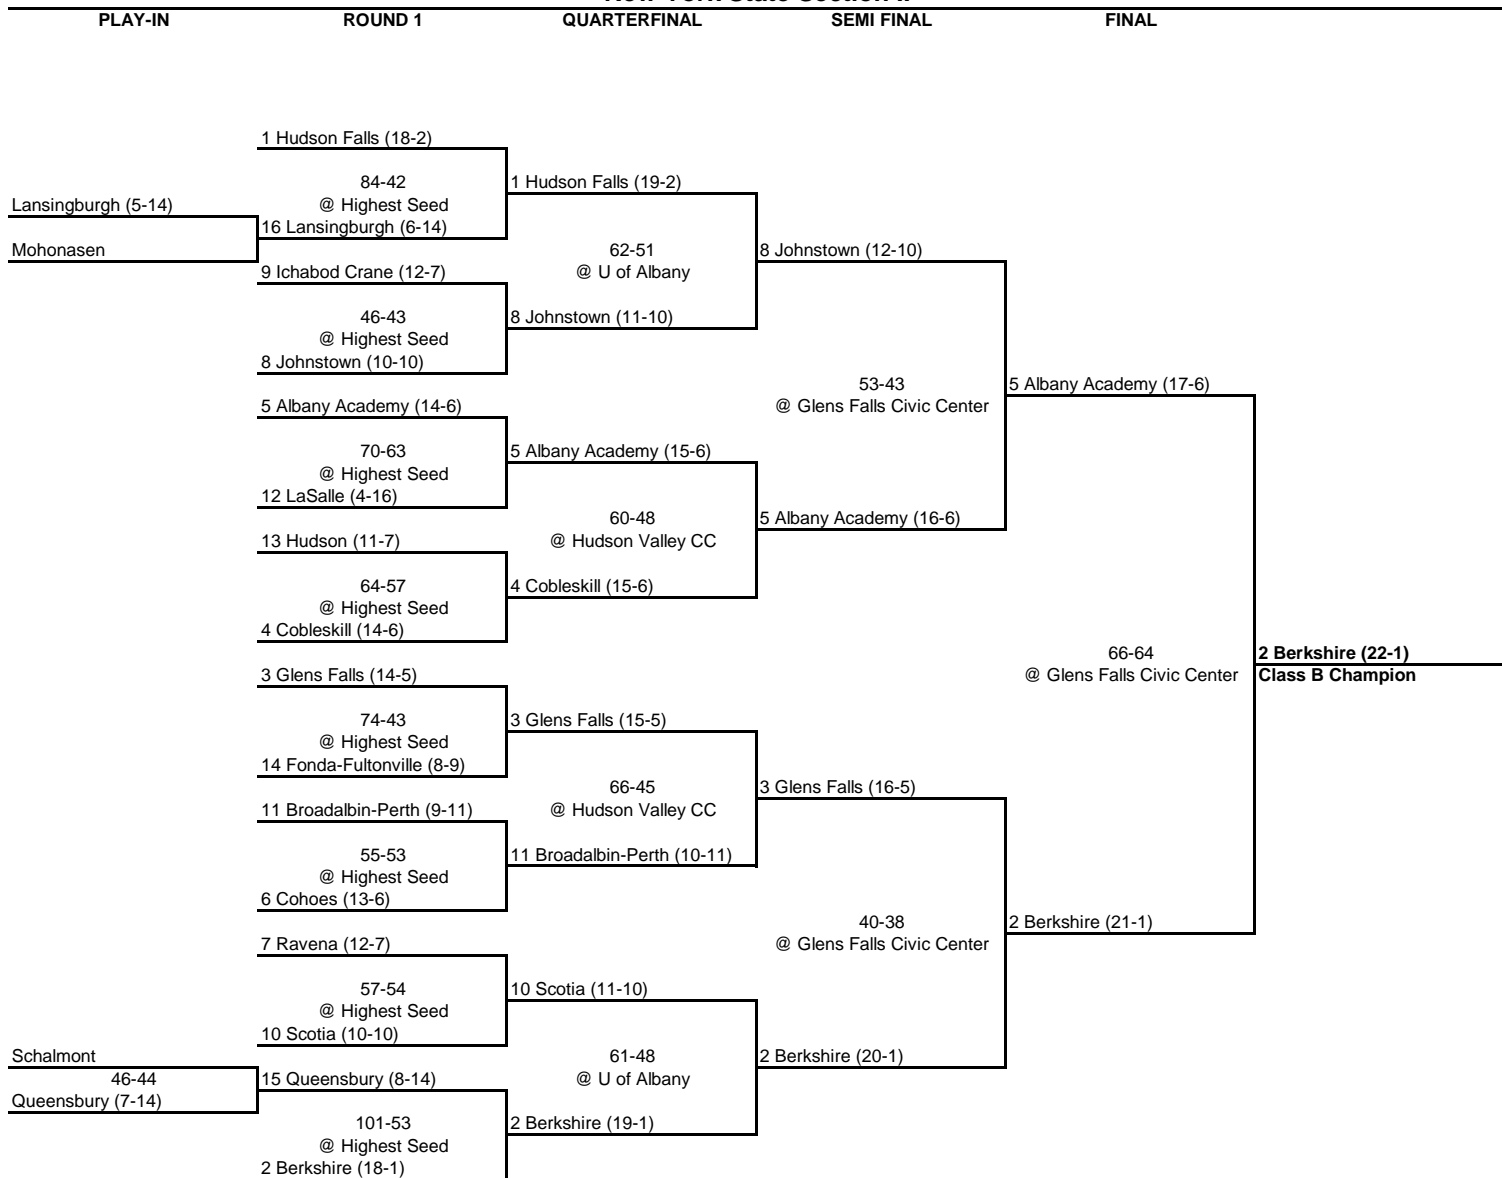

2000 CLASS A CHAMPIONSHIP

New York State Section II

ROUND 1

QUARTERFINAL

SEMI FINAL

FINAL

2000 CLASS B CHAMPIONSHIP

New York State Section II

2000 CLASS CC CHAMPIONSHIP

New York State Section II

ROUND 1

QUARTERFINAL

SEMI FINAL

FINAL

2000 CLASS C CHAMPIONSHIP

New York State Section II

ROUND 1

QUARTERFINAL

SEMI FINAL

FINAL

1 Fort Plain (20-0)

9 Hadley-Luzerne (10-8)

62-44
@ Highest Seed
8 Berne-Knox (12-7)

5 Stillwater (11-9)