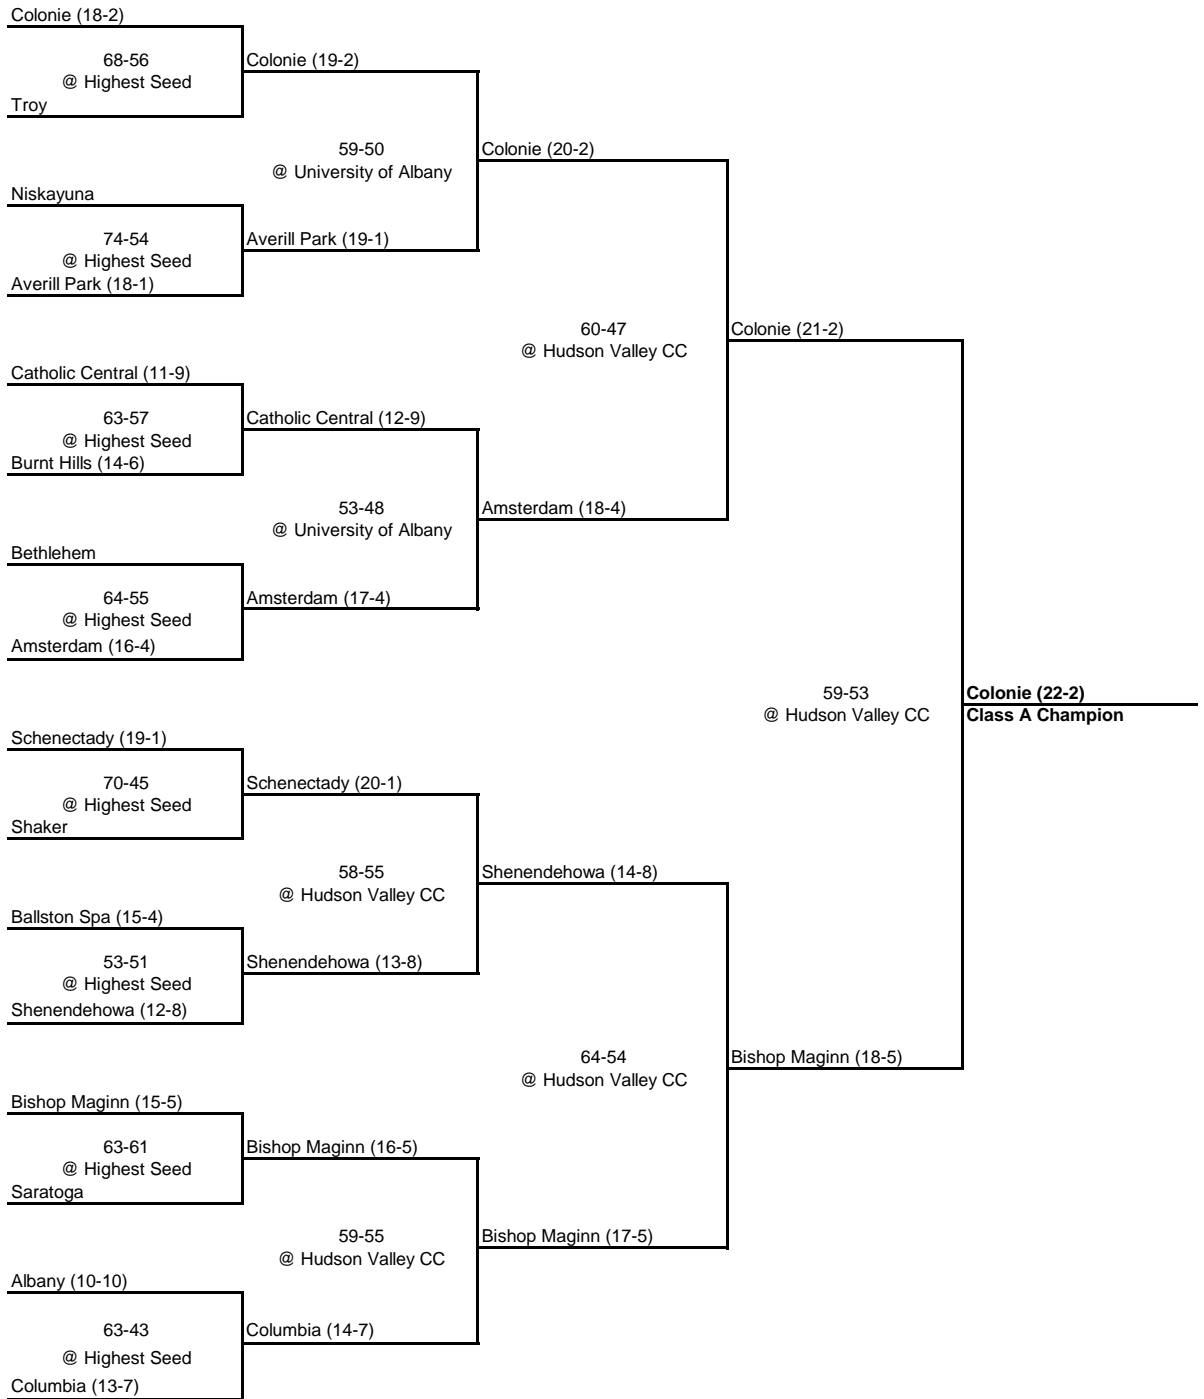

2000 CLASS A CHAMPIONSHIP

New York State Section II

ROUND 1

QUARTERFINAL

SEMI FINAL

FINAL

2000 CLASS B CHAMPIONSHIP

New York State Section II

2000 CLASS CC CHAMPIONSHIP

New York State Section II

ROUND 1

QUARTERFINAL

SEMI FINAL

FINAL

2000 CLASS C CHAMPIONSHIP

New York State Section II

ROUND 1

QUARTERFINAL

SEMI FINAL

FINAL

1 Fort Plain (20-0)

9 Hadley-Luzerne (10-8)

62-44
@ Highest Seed
8 Berne-Knox (12-7)

5 Stillwater (11-9)