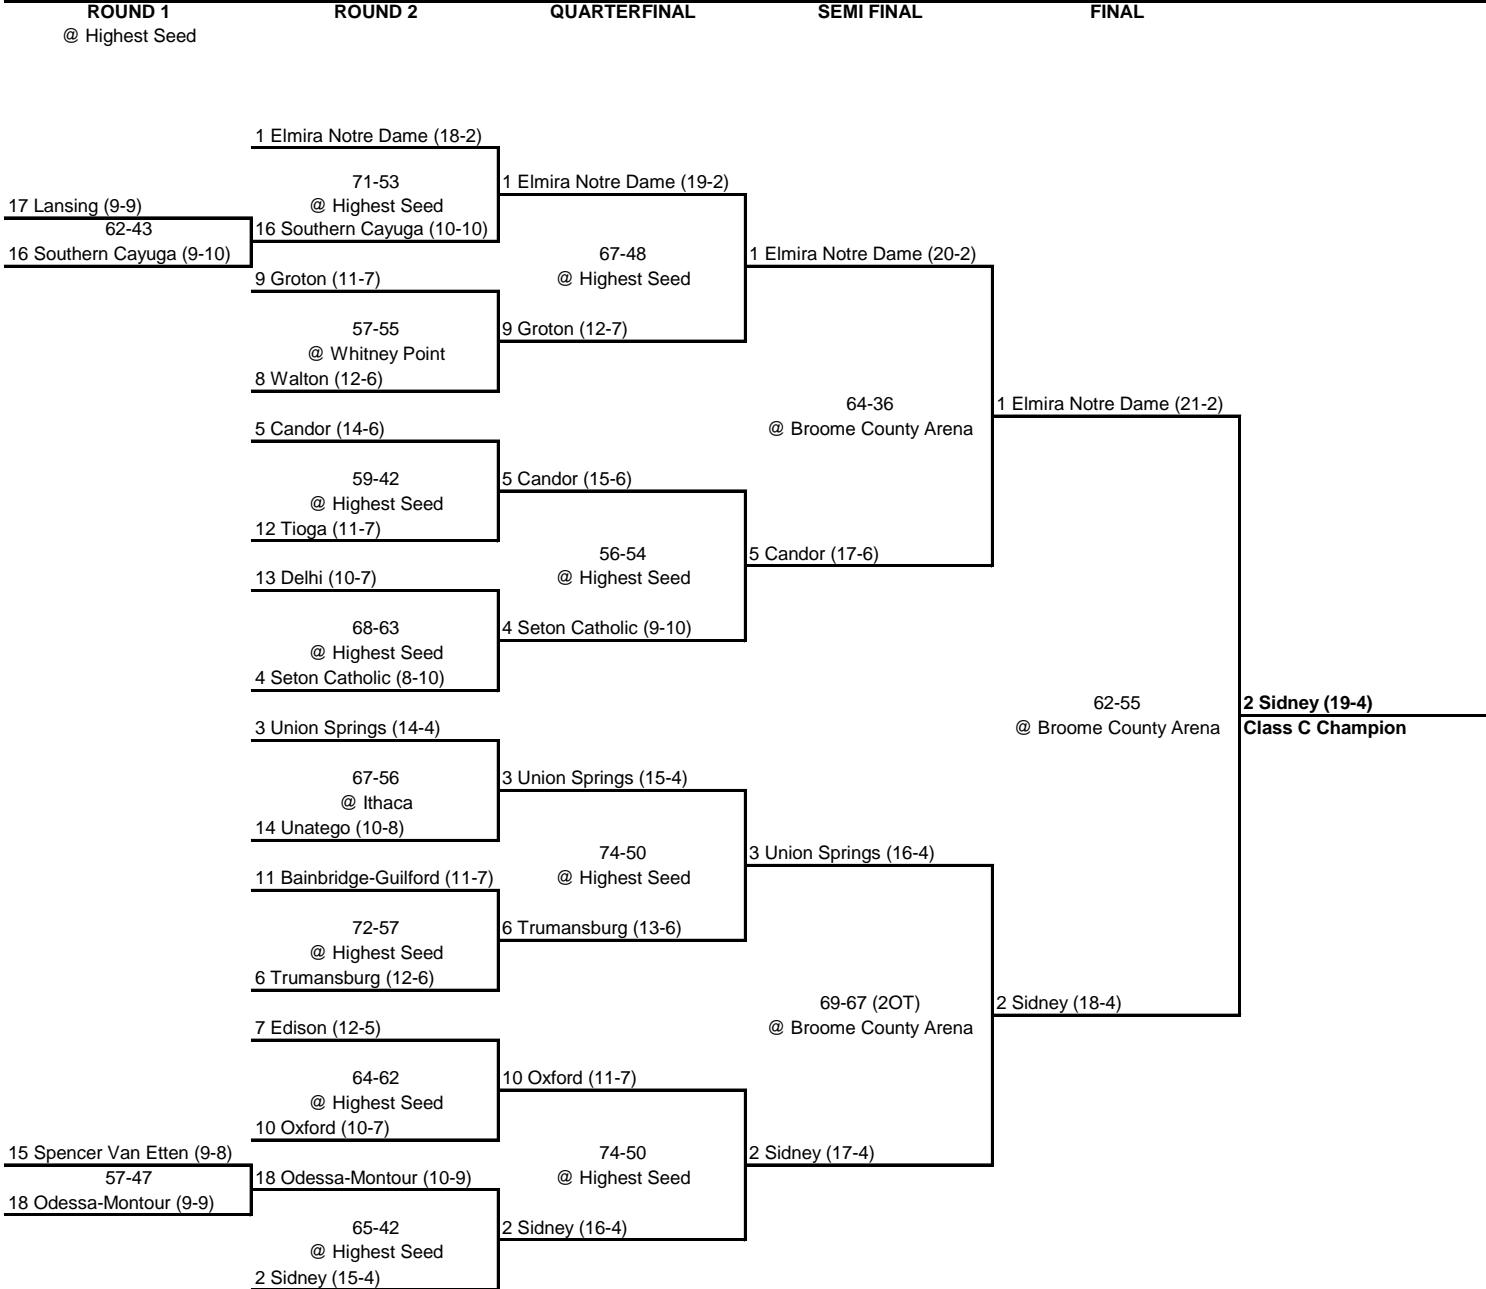

10 Whitney Point (10-9)

68-66 (2 OT)  
@ Highest Seed

53-46  
@ Broome County Arena

3 Windsor (19-3)

2 Maine-Endwell (15-4)

2 Maine-Endwell (16-4)

**2000 CLASS C CHAMPIONSHIP**

**New York State Section IV**

**2000 CLASS D CHAMPIONSHIP**

**New York State Section IV**

ROUND 1

QUARTERFINAL

SEMI FINAL

FINAL

1 South Kortright (19-1)

9 Laurens (11-8)