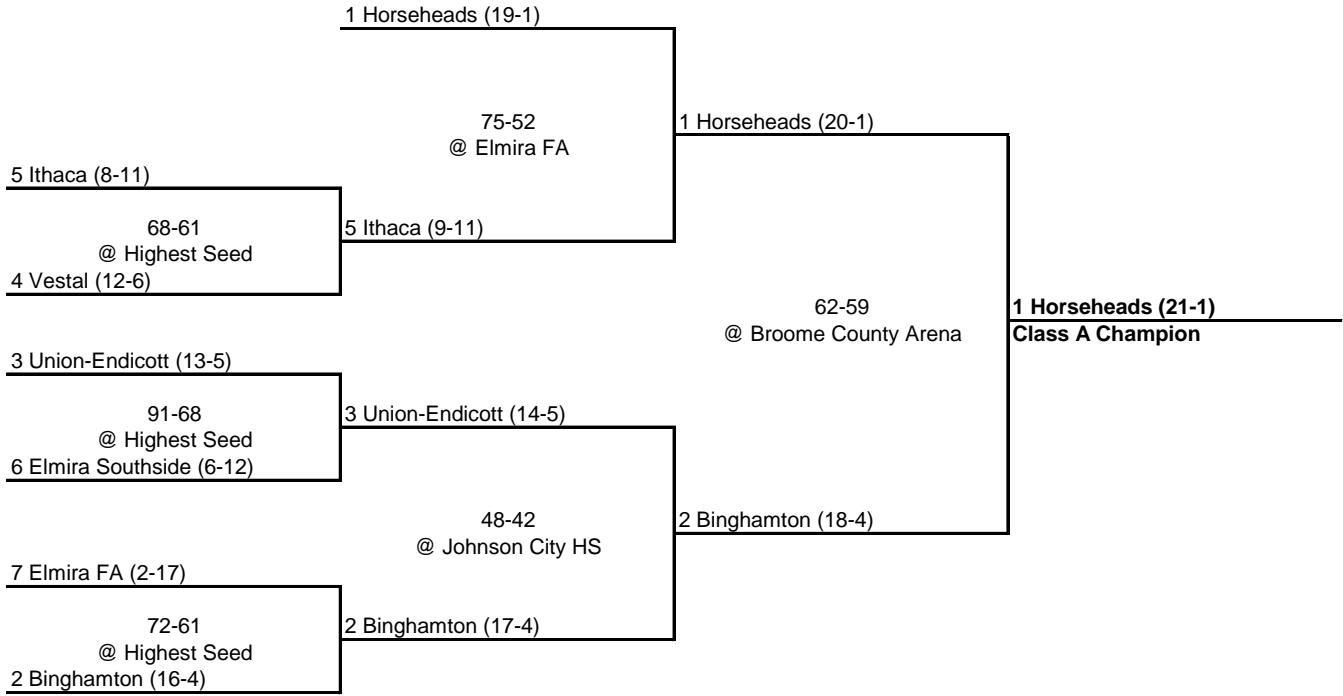

---

---

**2000 CLASS A CHAMPIONSHIP**

**New York State Section IV**

---

---

QUARTERFINAL

SEMI FINAL

FINAL

**2000 CLASS B CHAMPIONSHIP**

**New York State Section IV**

ROUND 1

QUARTERFINAL

SEMI FINAL

FINAL

1 Chenango Valley (15-4)

**2000 CLASS D CHAMPIONSHIP**

**New York State Section IV**

ROUND 1

QUARTERFINAL

SEMI FINAL

FINAL

1 South Kortright (19-1)

9 Laurens (11-8)