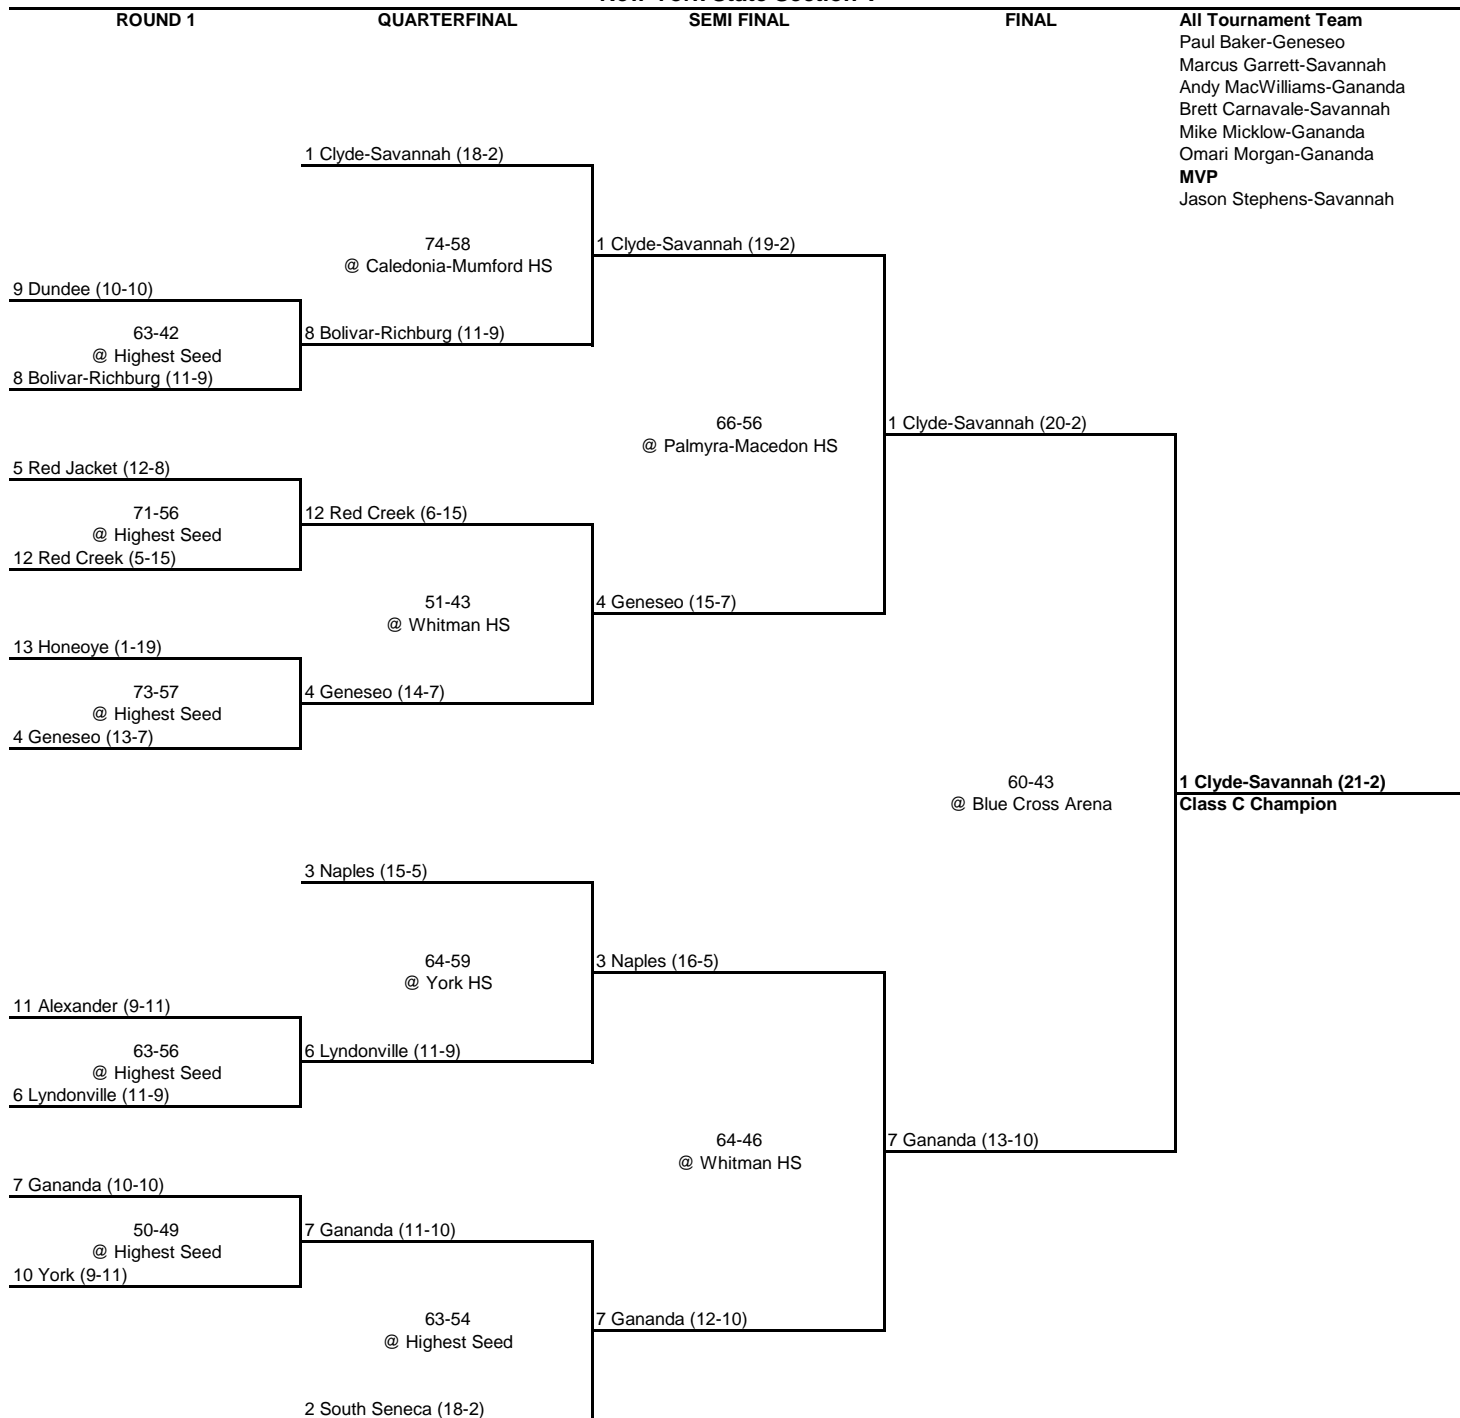

2000 CLASS A CHAMPIONSHIP

New York State Section V

2000 CLASS BB CHAMPIONSHIP

New York State Section V

2000 CLASS B CHAMPIONSHIP

New York State Section V

2000 CLASS CCC CHAMPIONSHIP

New York State Section V

2000 CLASS CC CHAMPIONSHIP

New York State Section V

2000 CLASS C CHAMPIONSHIP

New York State Section V

2000 CLASS DD CHAMPIONSHIP

New York State Section V

2000 CLASS D CHAMPIONSHIP

New York State Section V