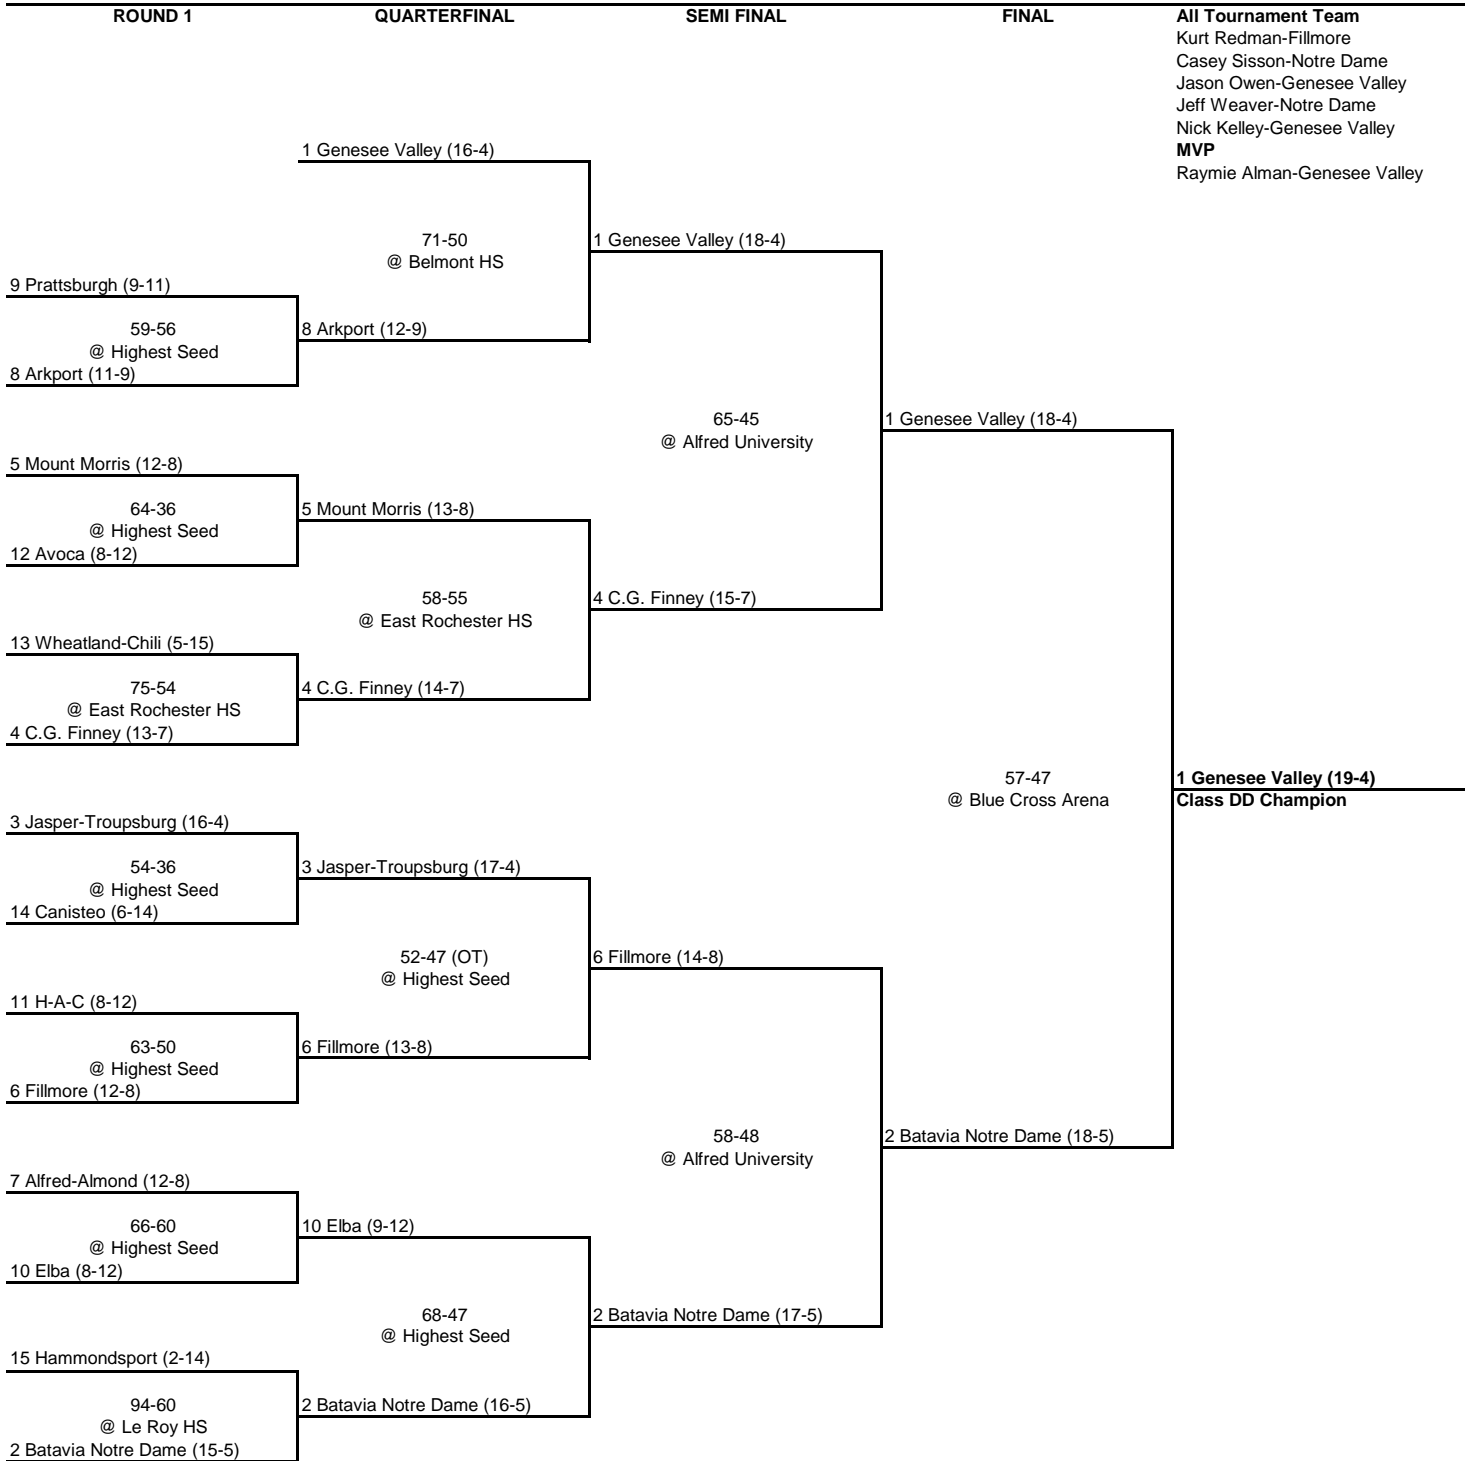

2000 CLASS CC CHAMPIONSHIP

New York State Section V

2000 CLASS C CHAMPIONSHIP

New York State Section V

2000 CLASS DD CHAMPIONSHIP

New York State Section V

2000 CLASS D CHAMPIONSHIP

New York State Section V