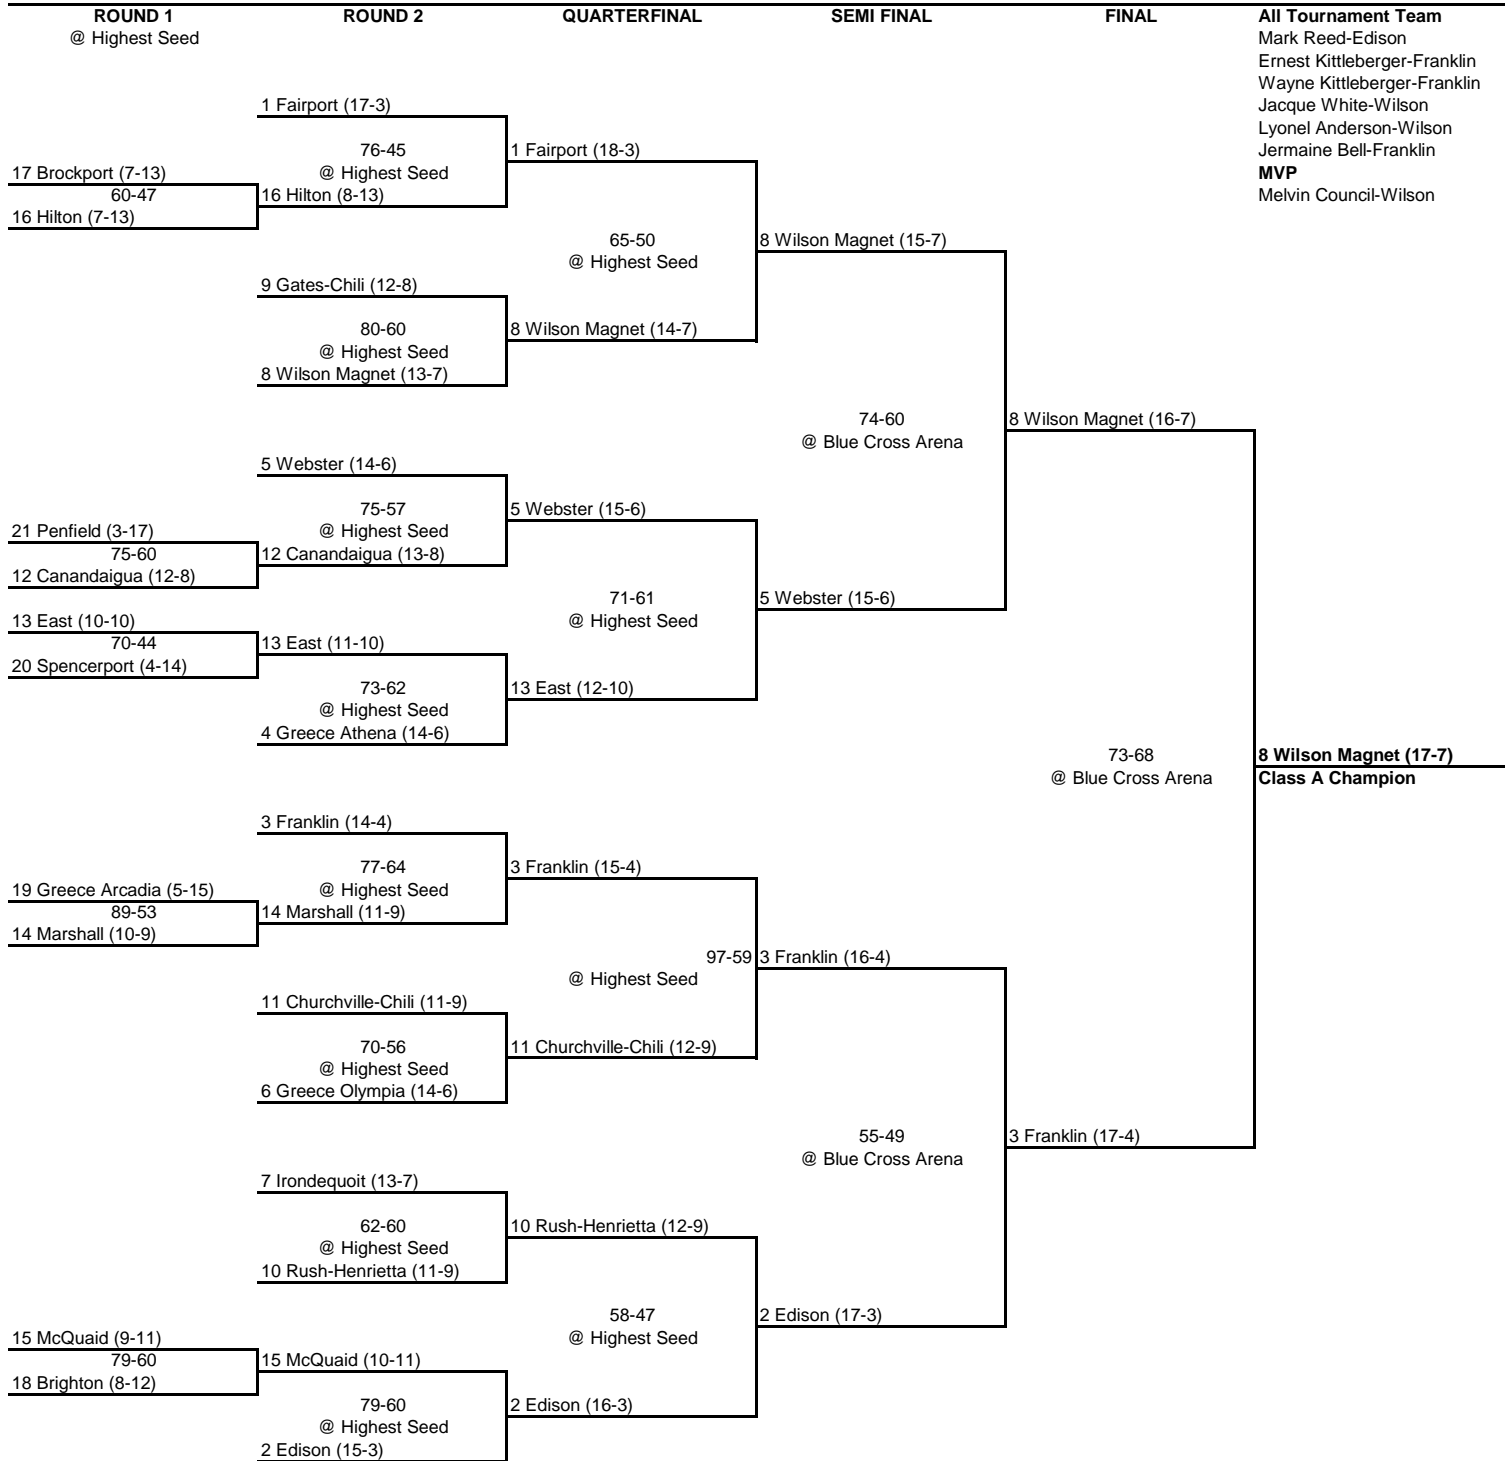

2000 CLASS A CHAMPIONSHIP

New York State Section V

2000 CLASS BB CHAMPIONSHIP

New York State Section V

2000 CLASS B CHAMPIONSHIP

New York State Section V

2000 CLASS CCC CHAMPIONSHIP

New York State Section V

2000 CLASS CC CHAMPIONSHIP

New York State Section V

2000 CLASS C CHAMPIONSHIP

New York State Section V

2000 CLASS DD CHAMPIONSHIP

New York State Section V

2000 CLASS D CHAMPIONSHIP

New York State Section V