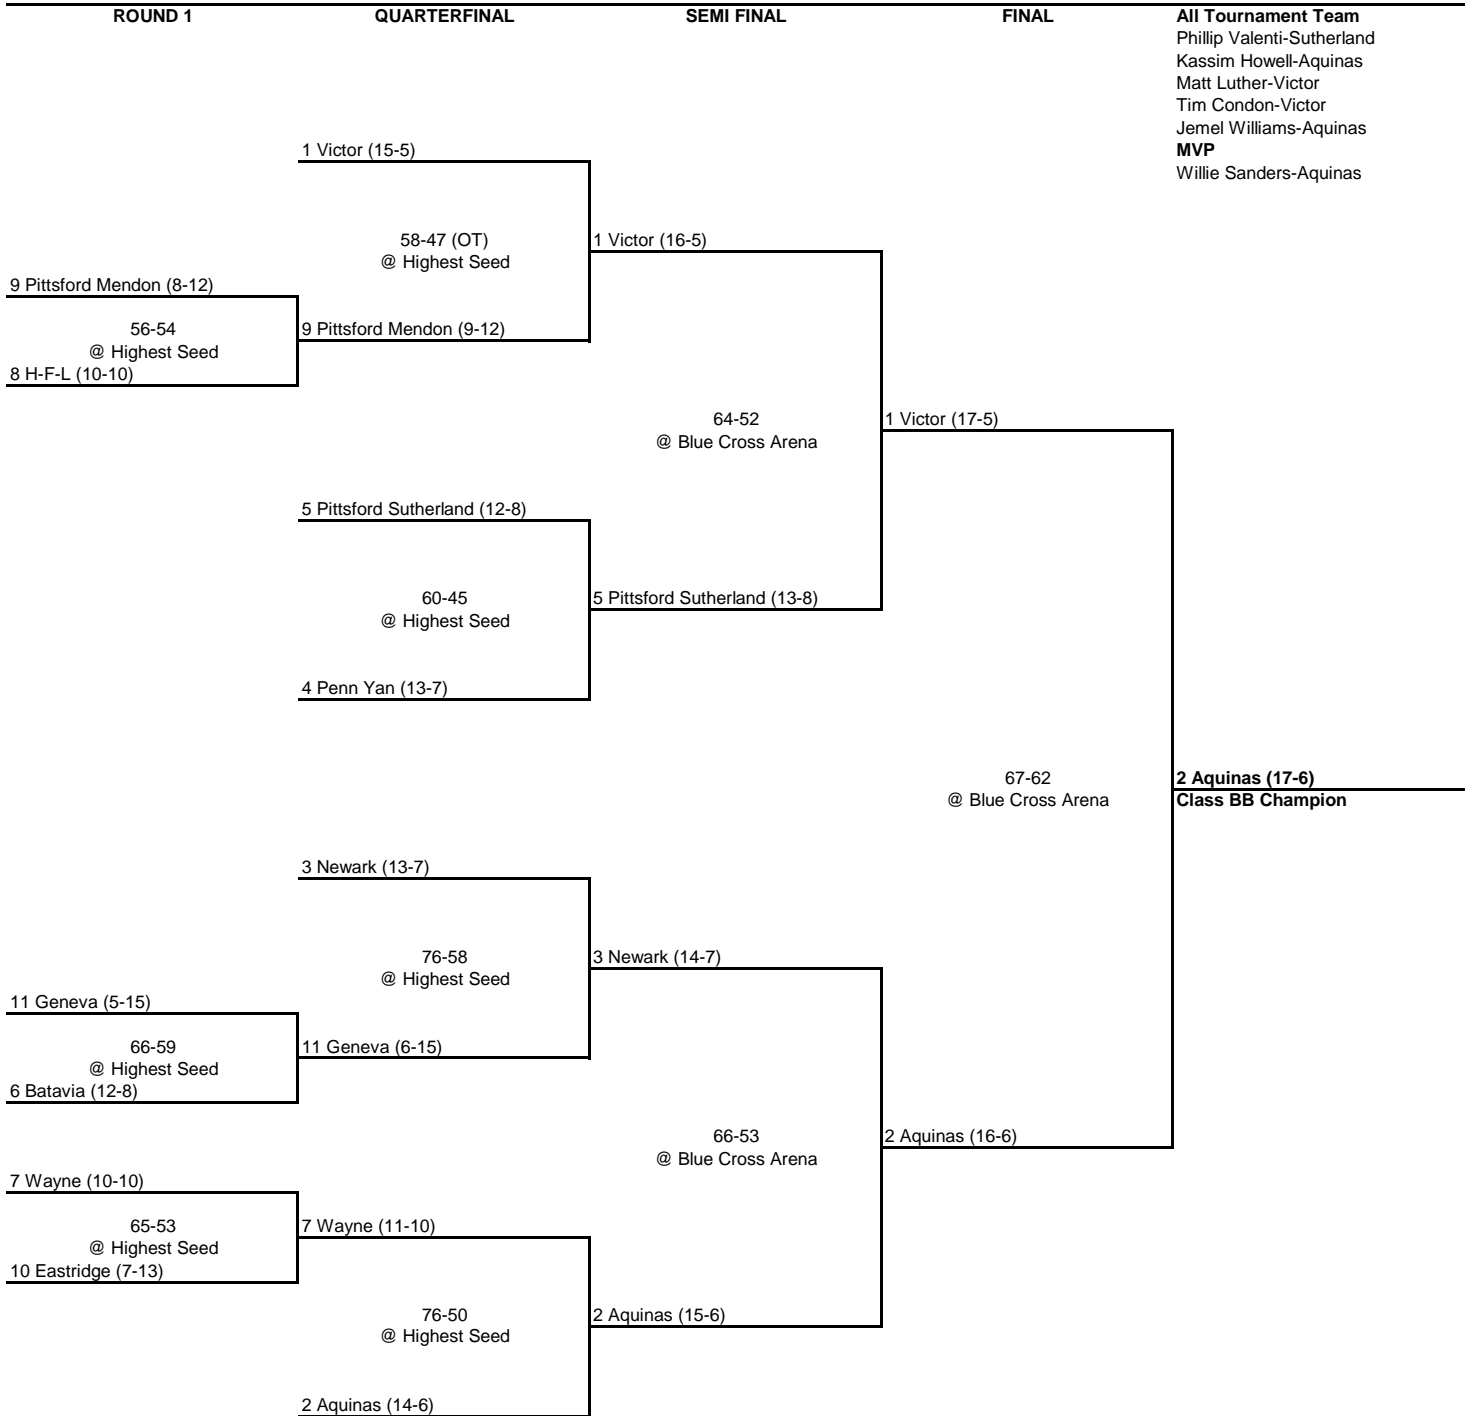

2000 CLASS A CHAMPIONSHIP

New York State Section V

2000 CLASS BB CHAMPIONSHIP

New York State Section V

2000 CLASS B CHAMPIONSHIP

New York State Section V

2000 CLASS CCC CHAMPIONSHIP

New York State Section V

2000 CLASS CC CHAMPIONSHIP

New York State Section V

2000 CLASS C CHAMPIONSHIP

New York State Section V

2000 CLASS DD CHAMPIONSHIP

New York State Section V

2000 CLASS D CHAMPIONSHIP

New York State Section V