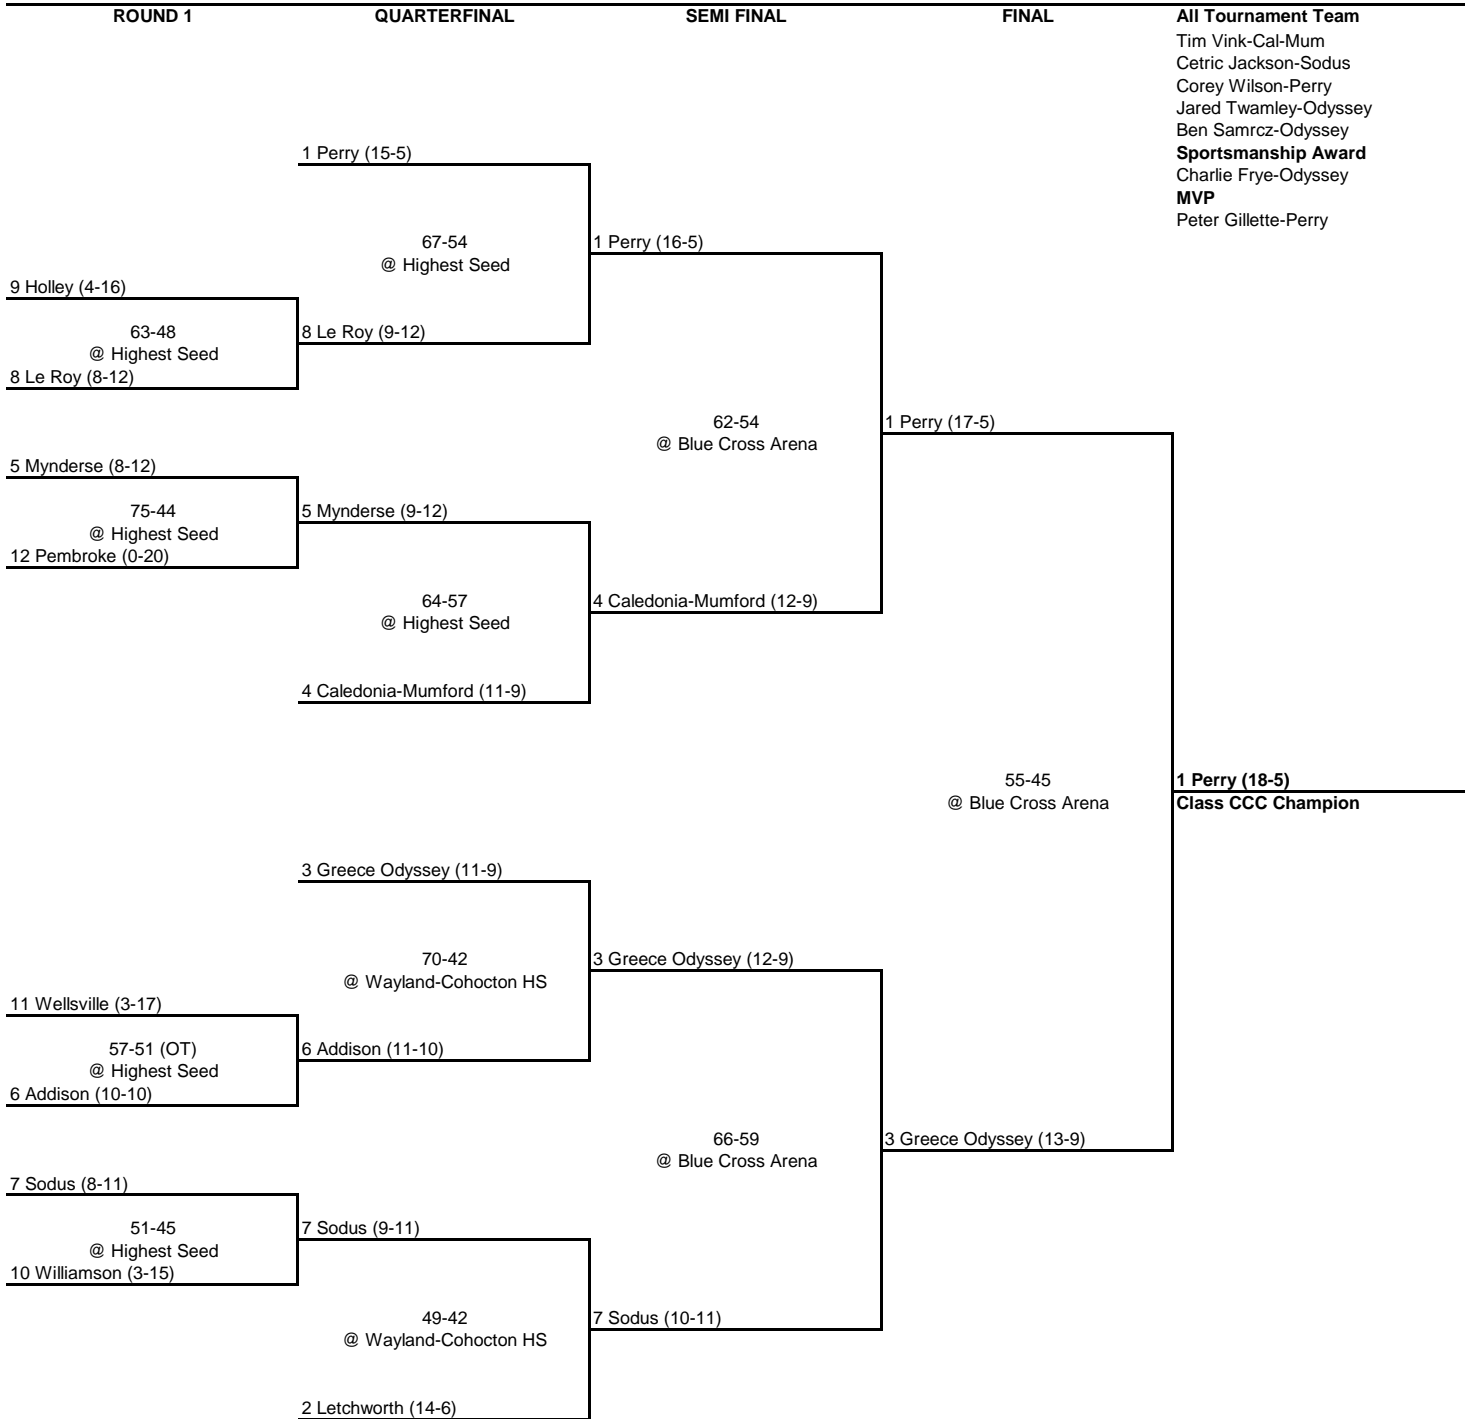

2000 CLASS A CHAMPIONSHIP

New York State Section V

2000 CLASS BB CHAMPIONSHIP

New York State Section V

2000 CLASS B CHAMPIONSHIP

New York State Section V

2000 CLASS CCC CHAMPIONSHIP

New York State Section V

2000 CLASS CC CHAMPIONSHIP

New York State Section V

2000 CLASS C CHAMPIONSHIP

New York State Section V

2000 CLASS DD CHAMPIONSHIP

New York State Section V

2000 CLASS D CHAMPIONSHIP

New York State Section V