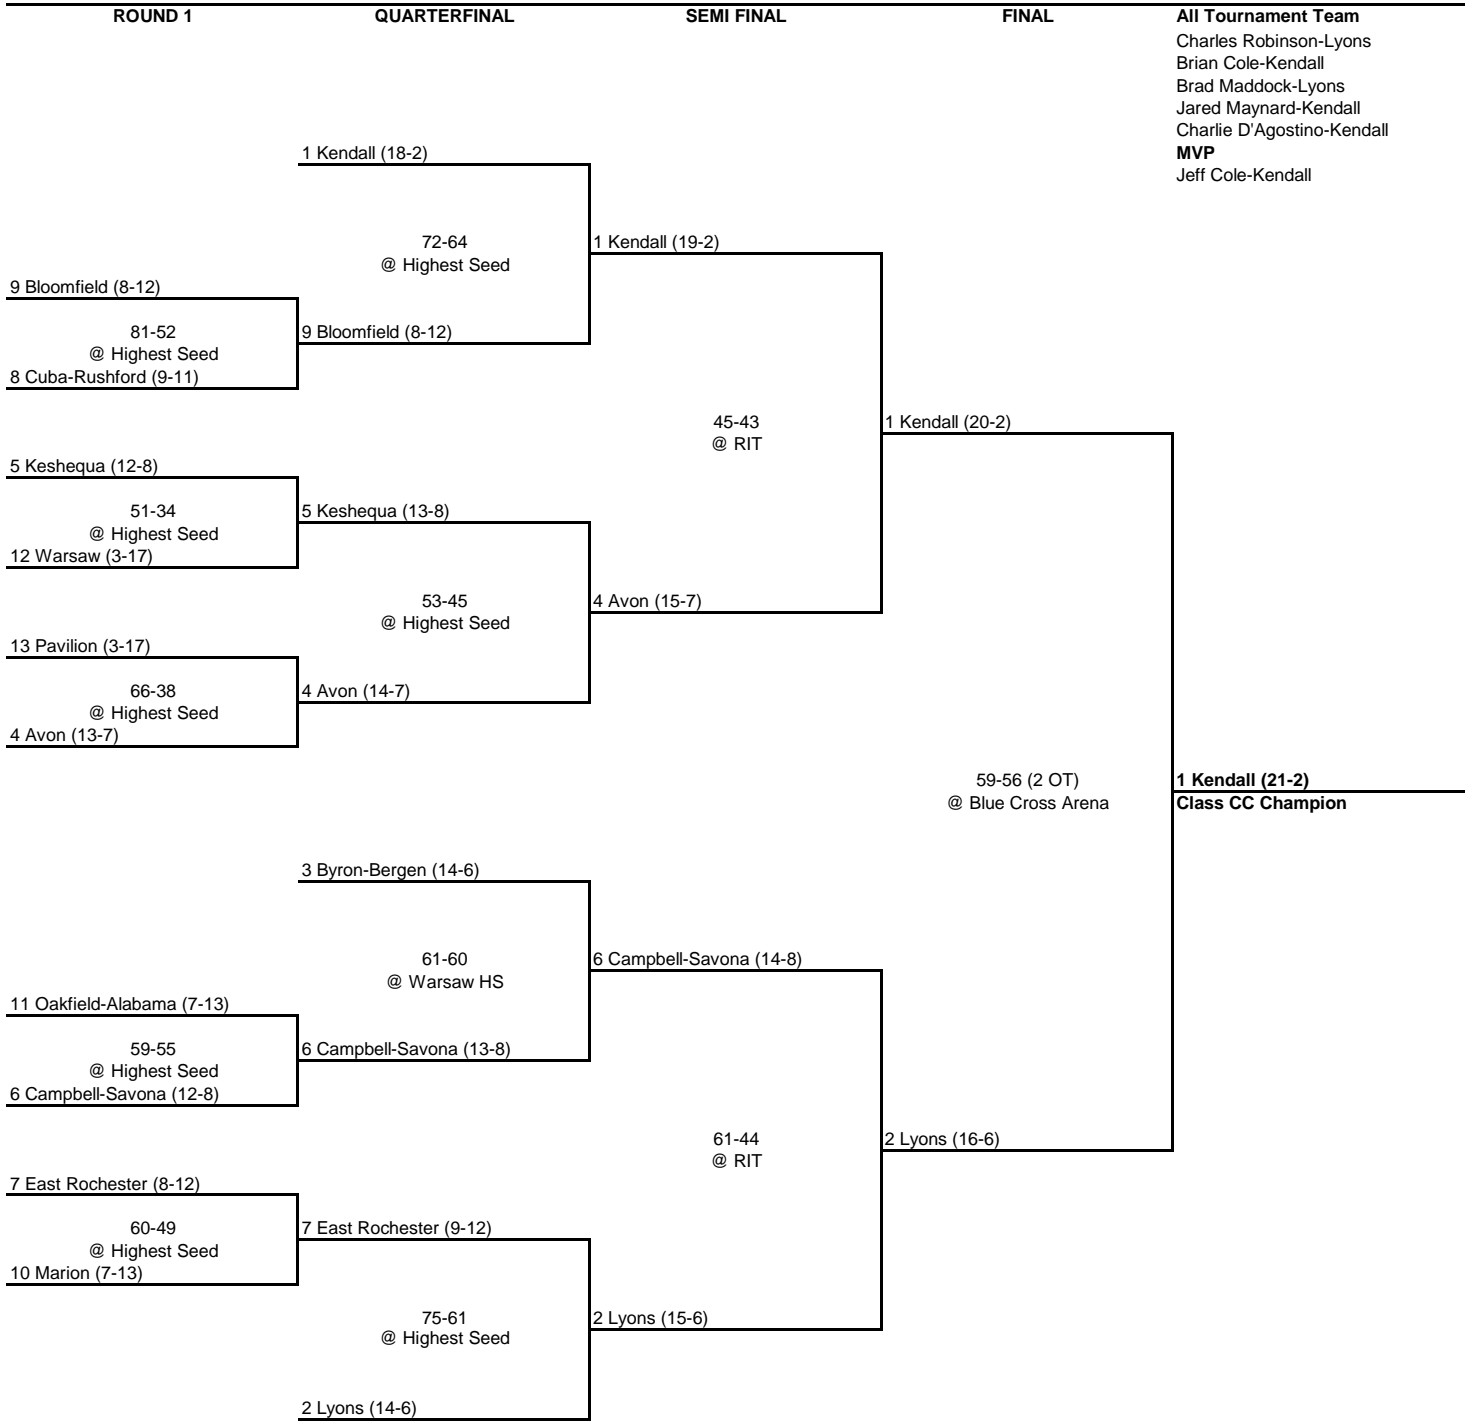

2000 CLASS A CHAMPIONSHIP

New York State Section V

2000 CLASS BB CHAMPIONSHIP

New York State Section V

2000 CLASS B CHAMPIONSHIP

New York State Section V

2000 CLASS CCC CHAMPIONSHIP

New York State Section V

2000 CLASS CC CHAMPIONSHIP

New York State Section V

2000 CLASS C CHAMPIONSHIP

New York State Section V

2000 CLASS DD CHAMPIONSHIP

New York State Section V

2000 CLASS D CHAMPIONSHIP

New York State Section V