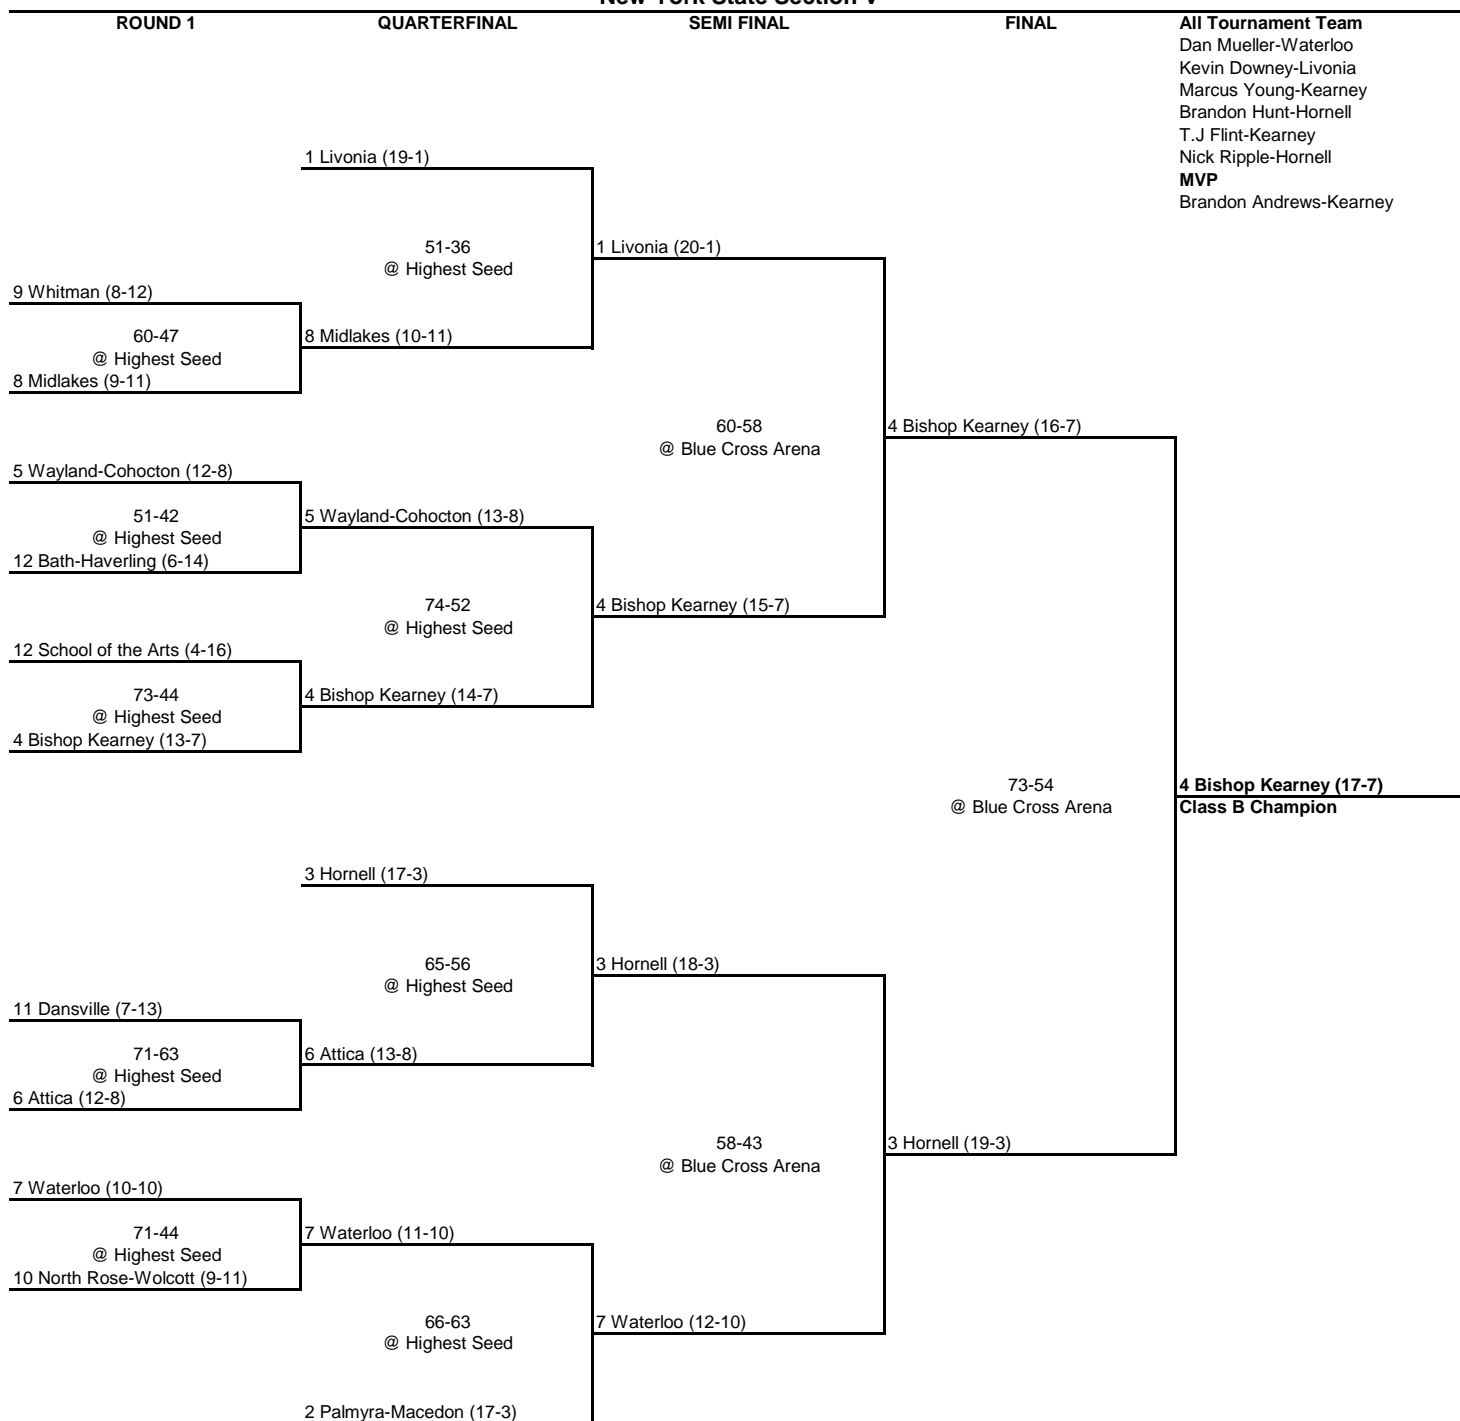

2000 CLASS A CHAMPIONSHIP

New York State Section V

2000 CLASS BB CHAMPIONSHIP

New York State Section V

2000 CLASS B CHAMPIONSHIP

New York State Section V

2000 CLASS CCC CHAMPIONSHIP

New York State Section V

2000 CLASS CC CHAMPIONSHIP

New York State Section V

2000 CLASS C CHAMPIONSHIP

New York State Section V

2000 CLASS DD CHAMPIONSHIP

New York State Section V

2000 CLASS D CHAMPIONSHIP

New York State Section V