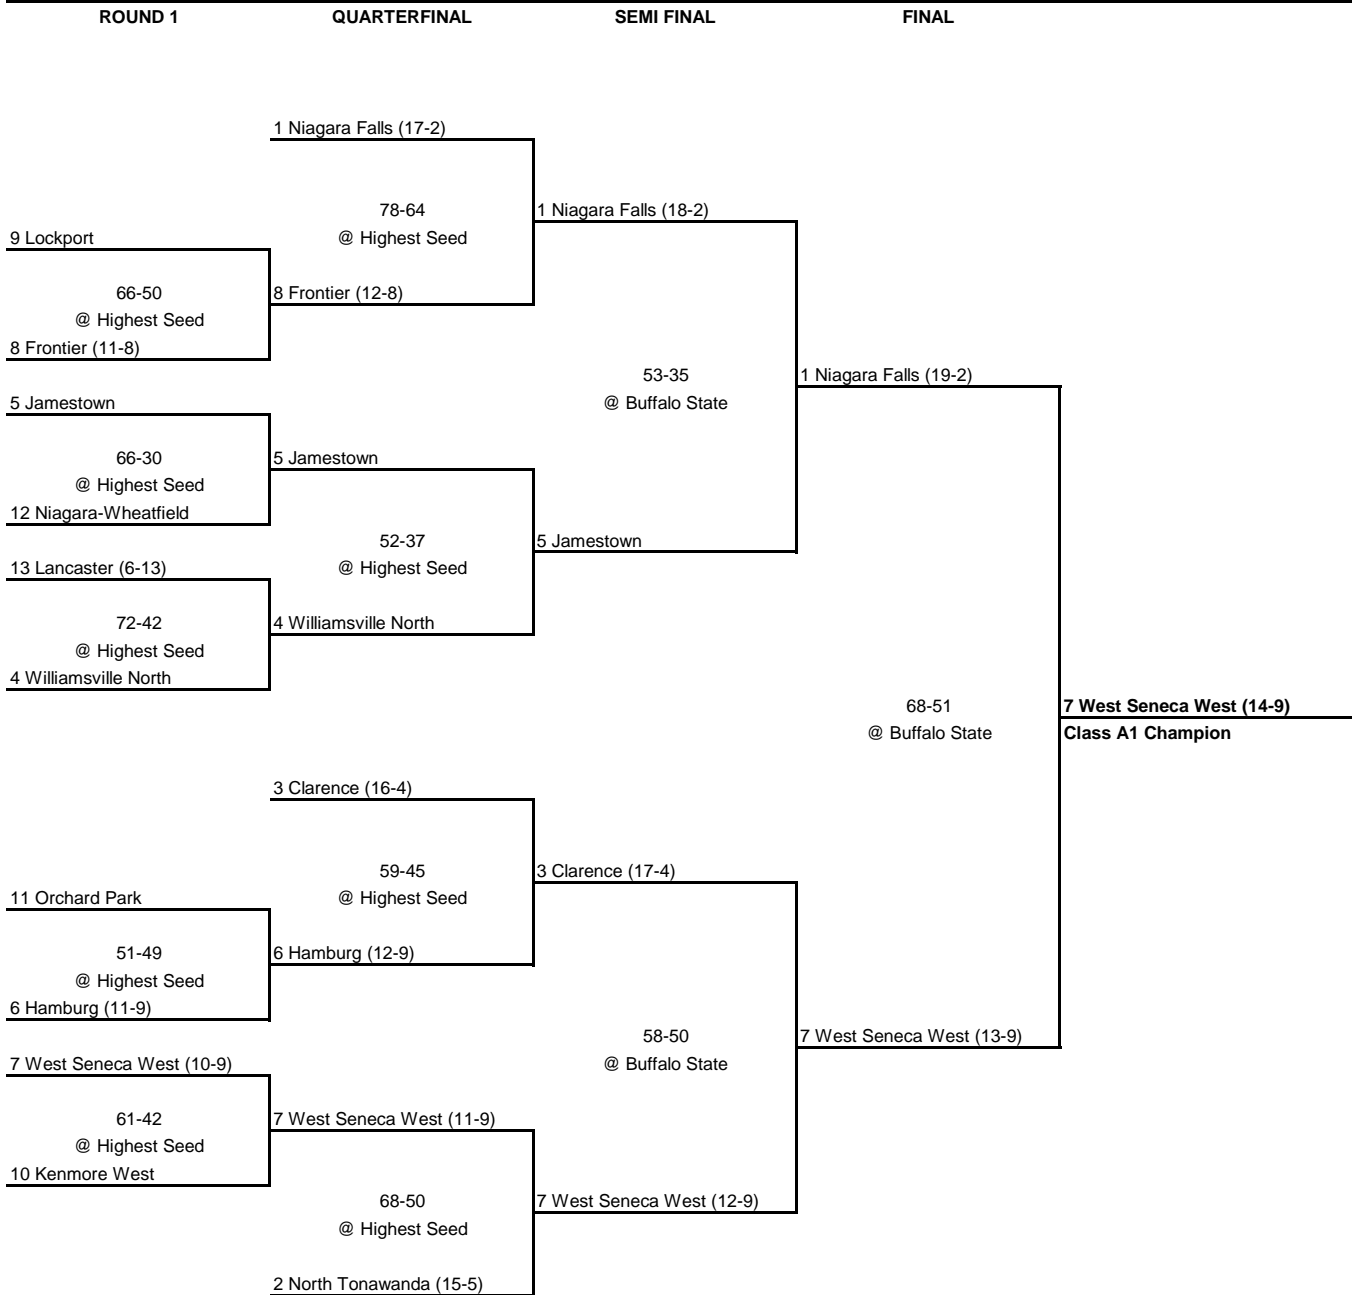

2000 Class A1 Championship

New York State Section VI

2000 Class A2 Championship

New York State Section VI

ROUND 1

QUARTERFINAL

SEMI FINAL

FINAL

2000 Class B1 Championship

New York State Section VI

2000 Class B2 Championship

New York State Section VI

ROUND 1

QUARTERFINAL

SEMI FINAL

FINAL

1 East Aurora (18-2)

54-29
@ Highest Seed

1 East Aurora (19-2)

9 Medina

51-48
@ Highest Seed

8 Alden

8 Alden

69-59
@ Buffalo State