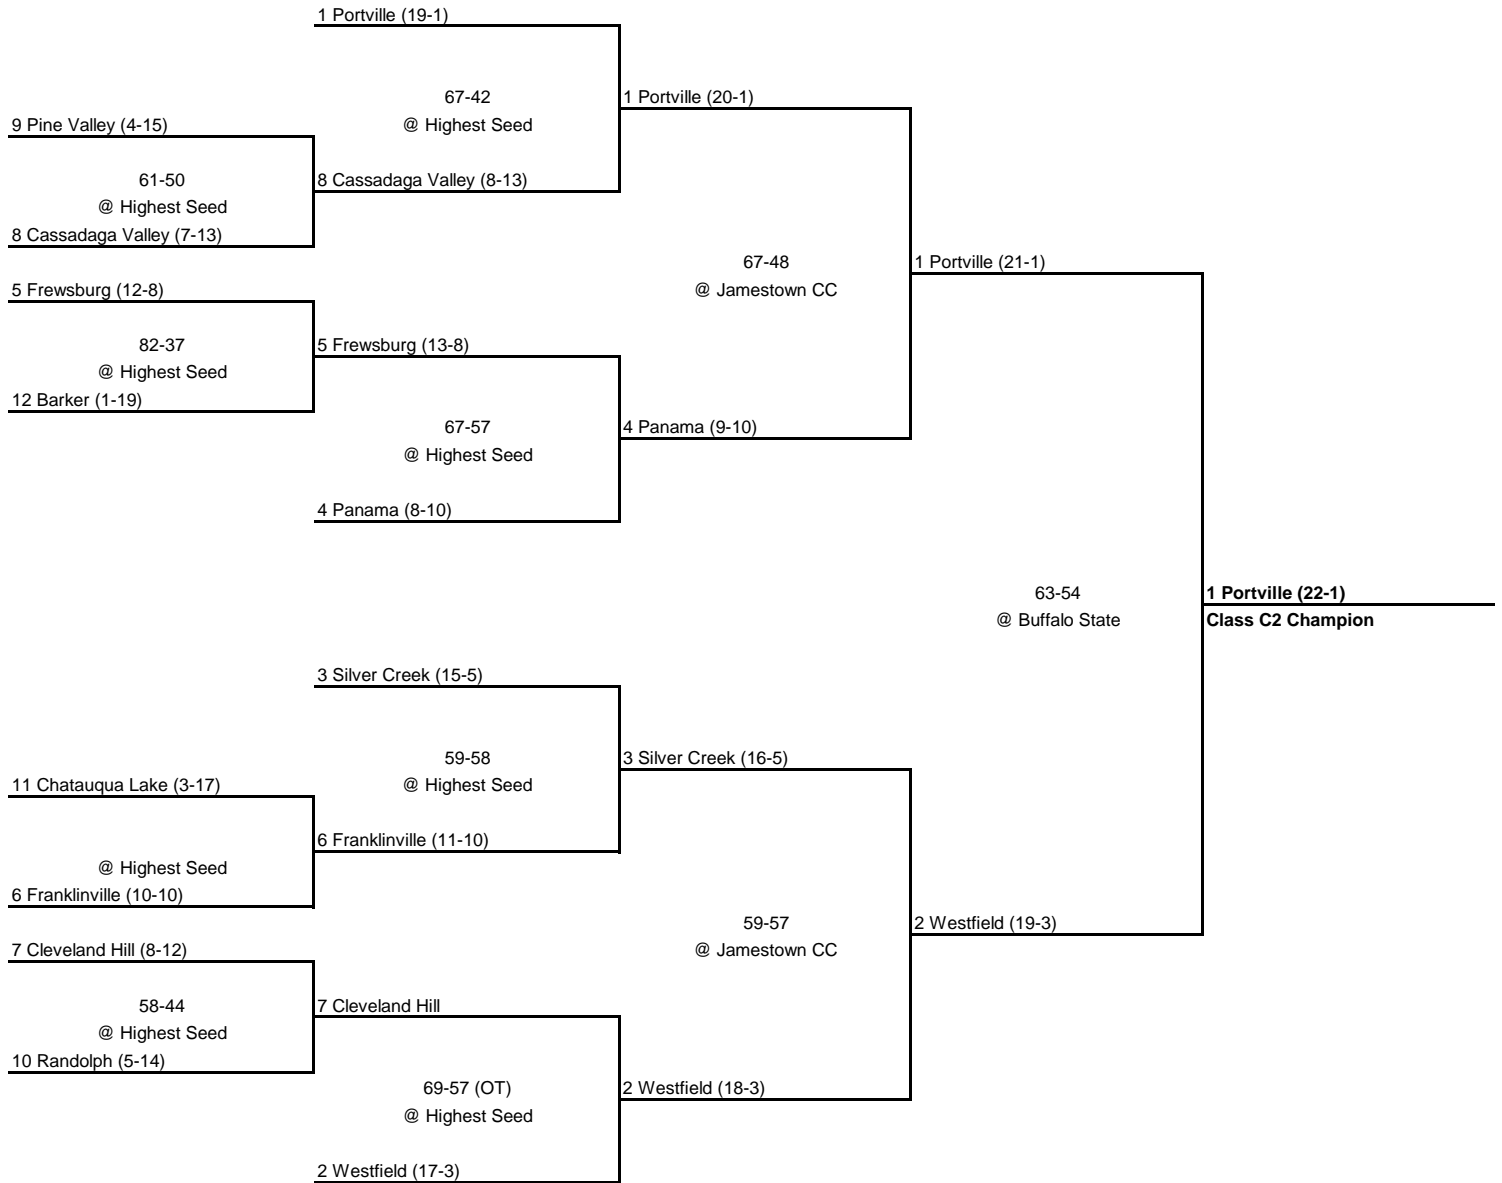

ROUND 1

QUARTERFINAL

SEMI FINAL

FINAL

2000 Class D Championship

New York State Section VI

ROUND 1

QUARTERFINAL

SEMI FINAL

FINAL