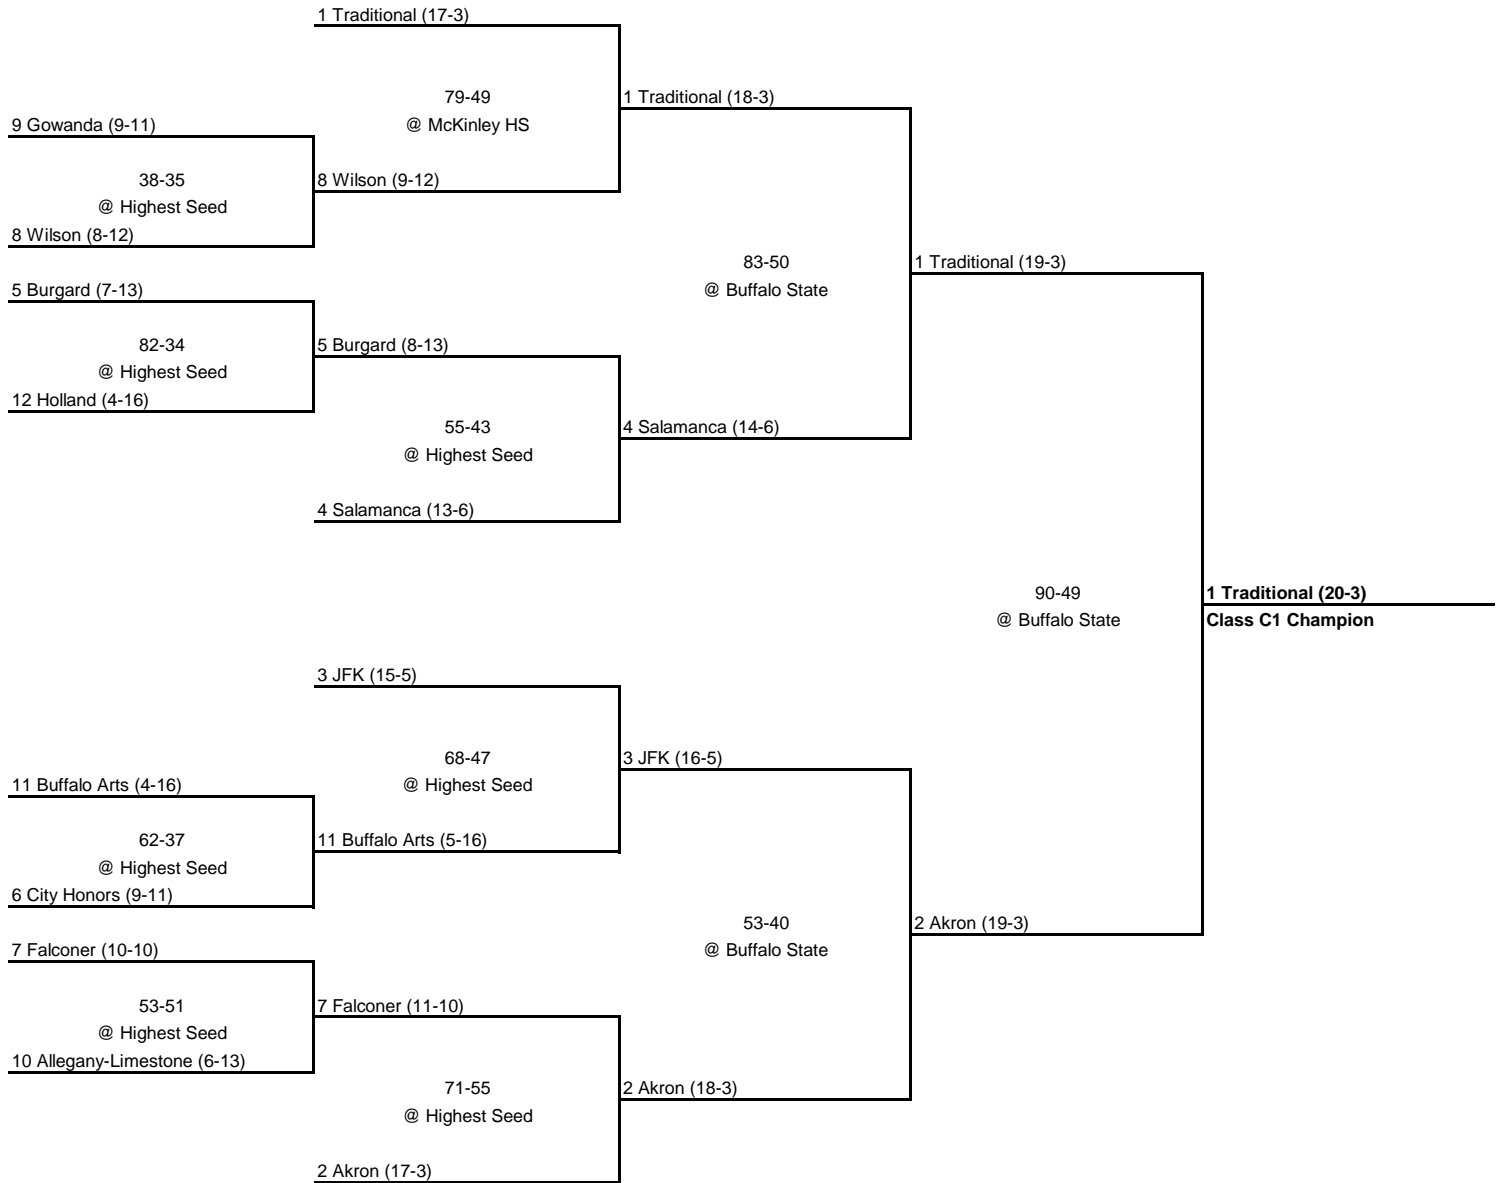

2000 Class C1 Championship

New York State Section VI

ROUND 1

QUARTERFINAL

SEMI FINAL

FINAL