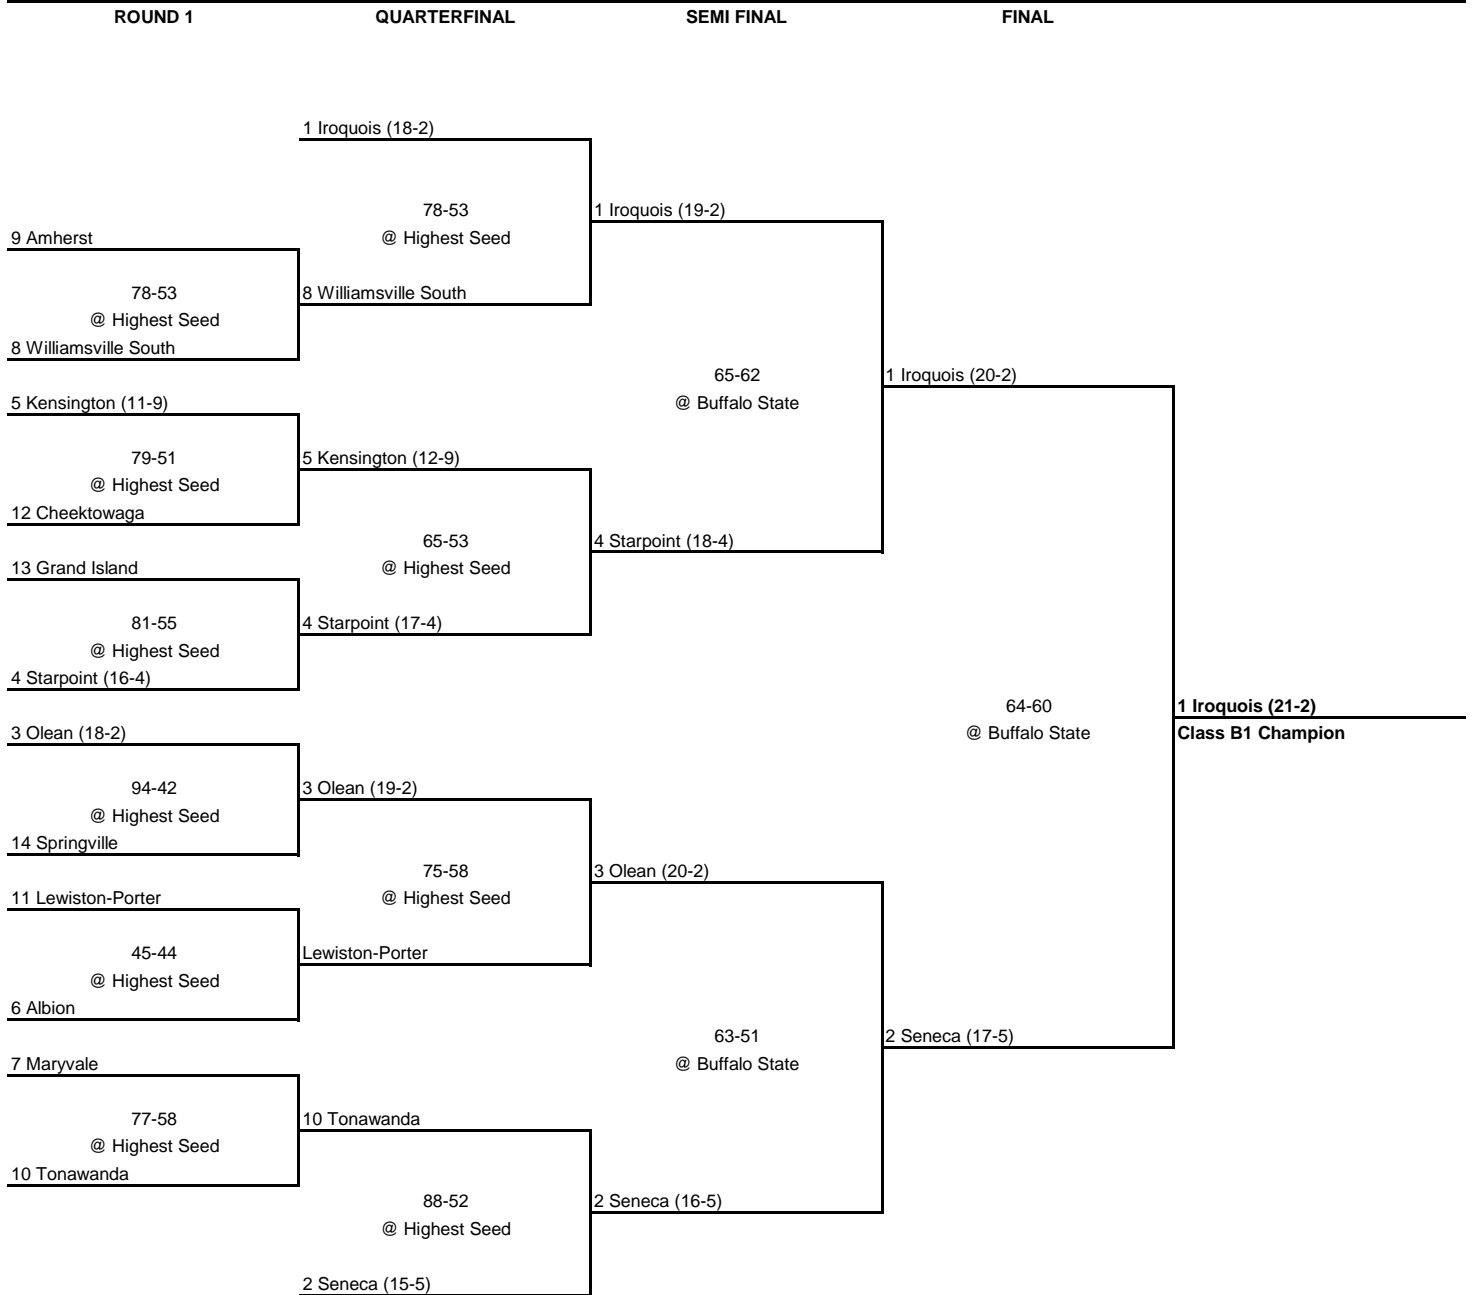

2000 Class A1 Championship

New York State Section VI

2000 Class A2 Championship

New York State Section VI

ROUND 1

QUARTERFINAL

SEMI FINAL

FINAL

2000 Class B1 Championship

New York State Section VI

2000 Class B2 Championship

New York State Section VI

ROUND 1

QUARTERFINAL

SEMI FINAL

FINAL

1 East Aurora (18-2)

54-29
@ Highest Seed

1 East Aurora (19-2)

9 Medina

51-48
@ Highest Seed

8 Alden

8 Alden

69-59
@ Buffalo State