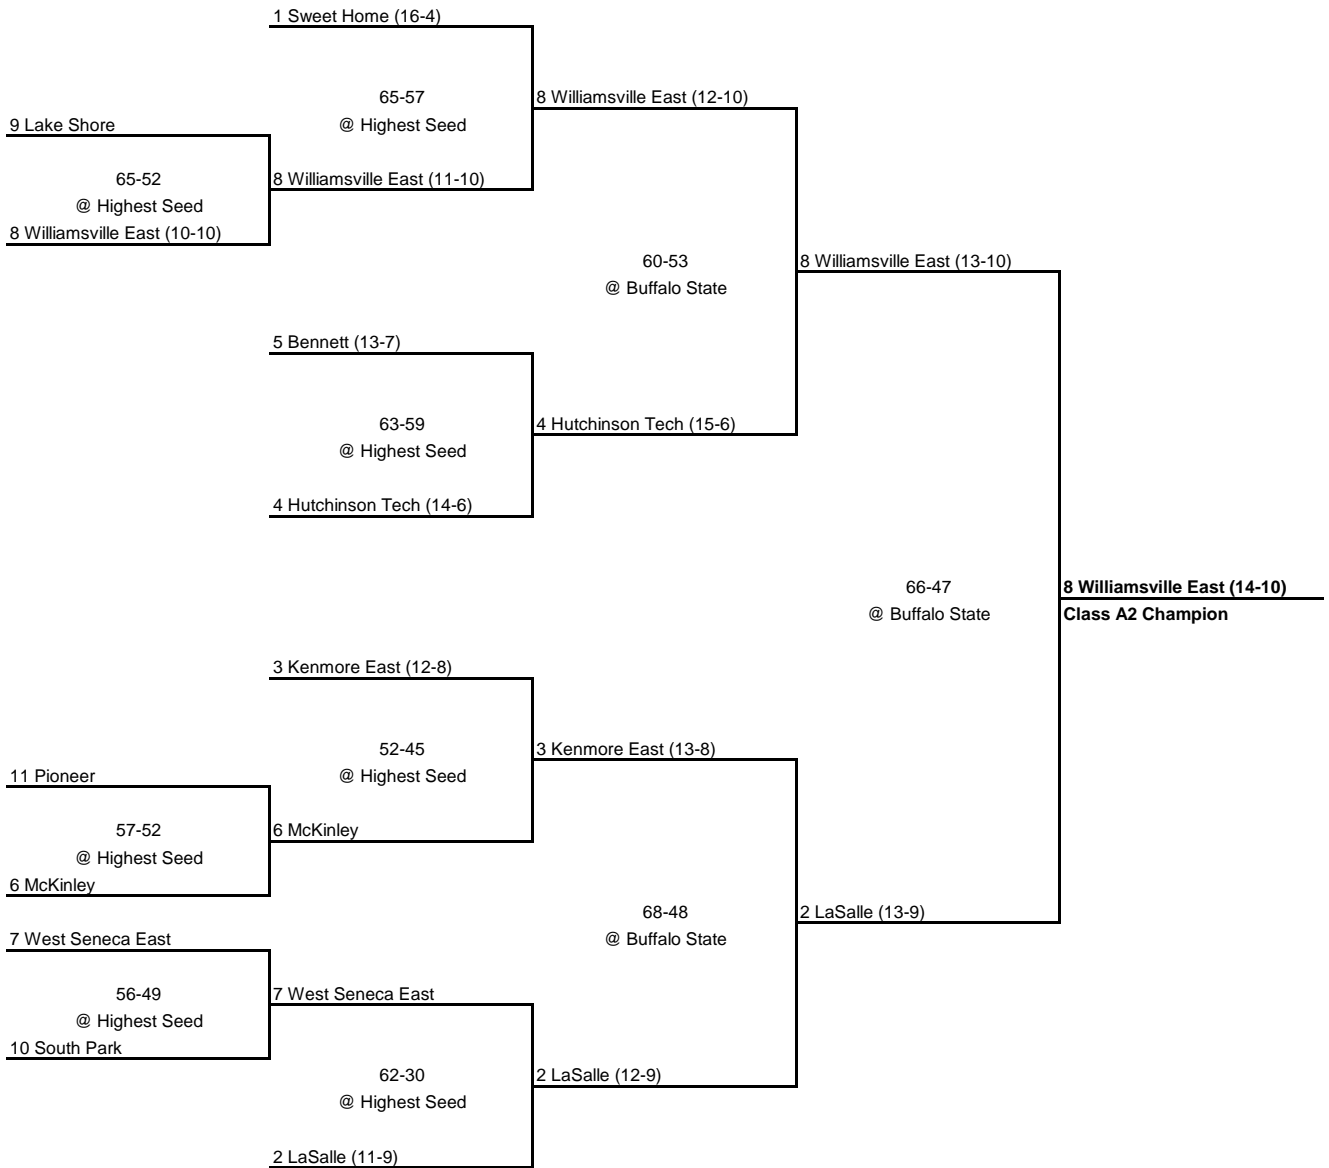

2000 Class A1 Championship

New York State Section VI

2000 Class A2 Championship

New York State Section VI

ROUND 1

QUARTERFINAL

SEMI FINAL

FINAL

2000 Class B1 Championship

New York State Section VI

2000 Class B2 Championship

New York State Section VI

ROUND 1

QUARTERFINAL

SEMI FINAL

FINAL

1 East Aurora (18-2)

54-29
@ Highest Seed

1 East Aurora (19-2)

9 Medina

51-48
@ Highest Seed

8 Alden

8 Alden

69-59
@ Buffalo State