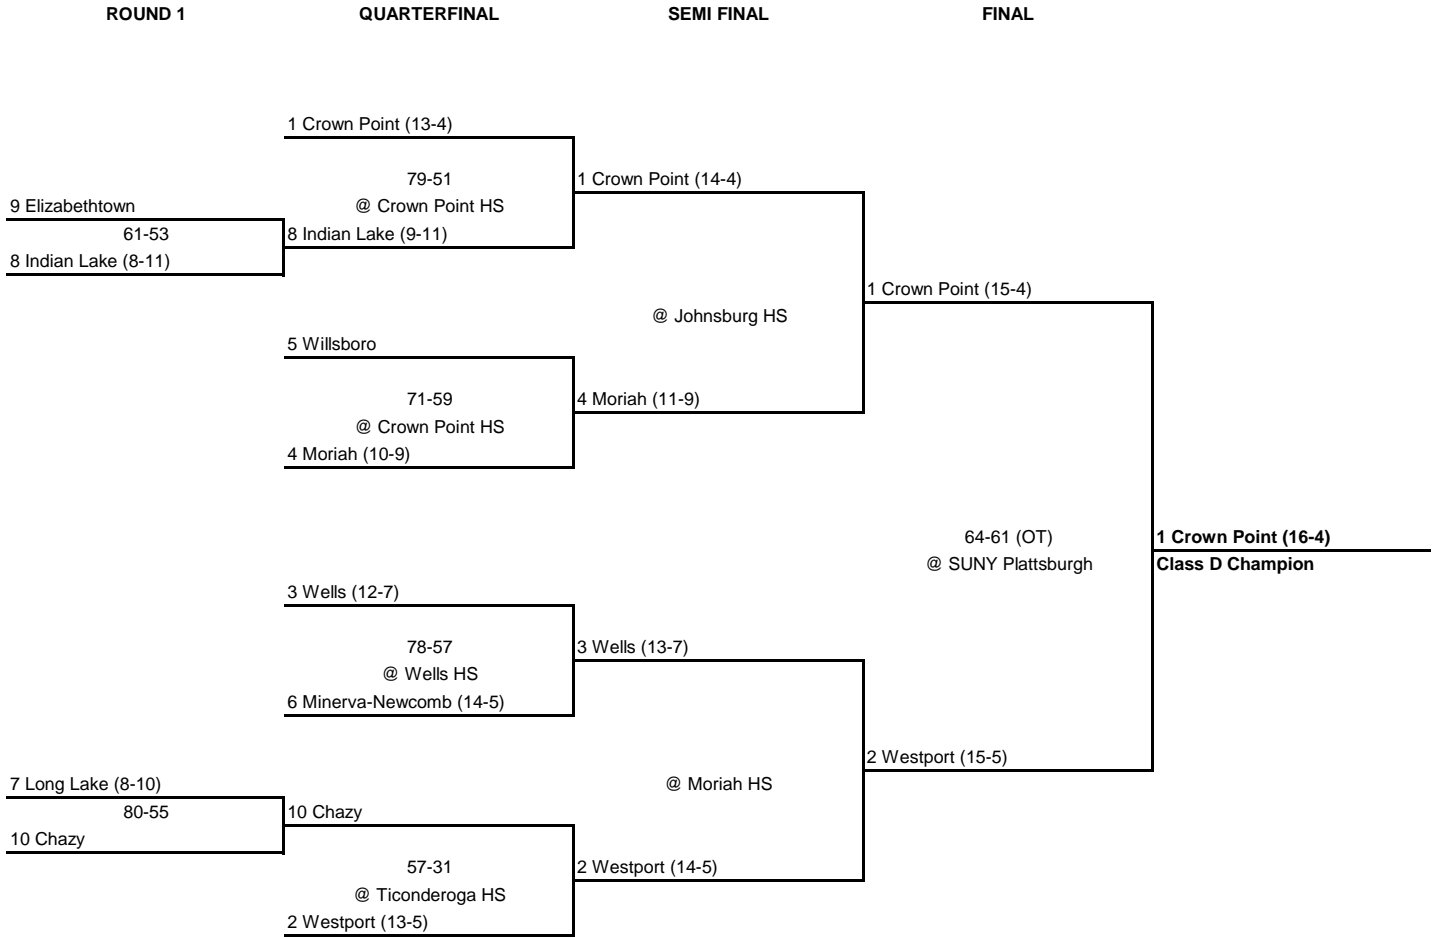

---

---

QUARTERFINAL

SEMI FINAL

FINAL

**2000 CLASS D CHAMPIONSHIP**

**New York State Section VII**

**2000 SECTION VII CHAMPIONSHIP**

SEMI FINAL                      FINAL