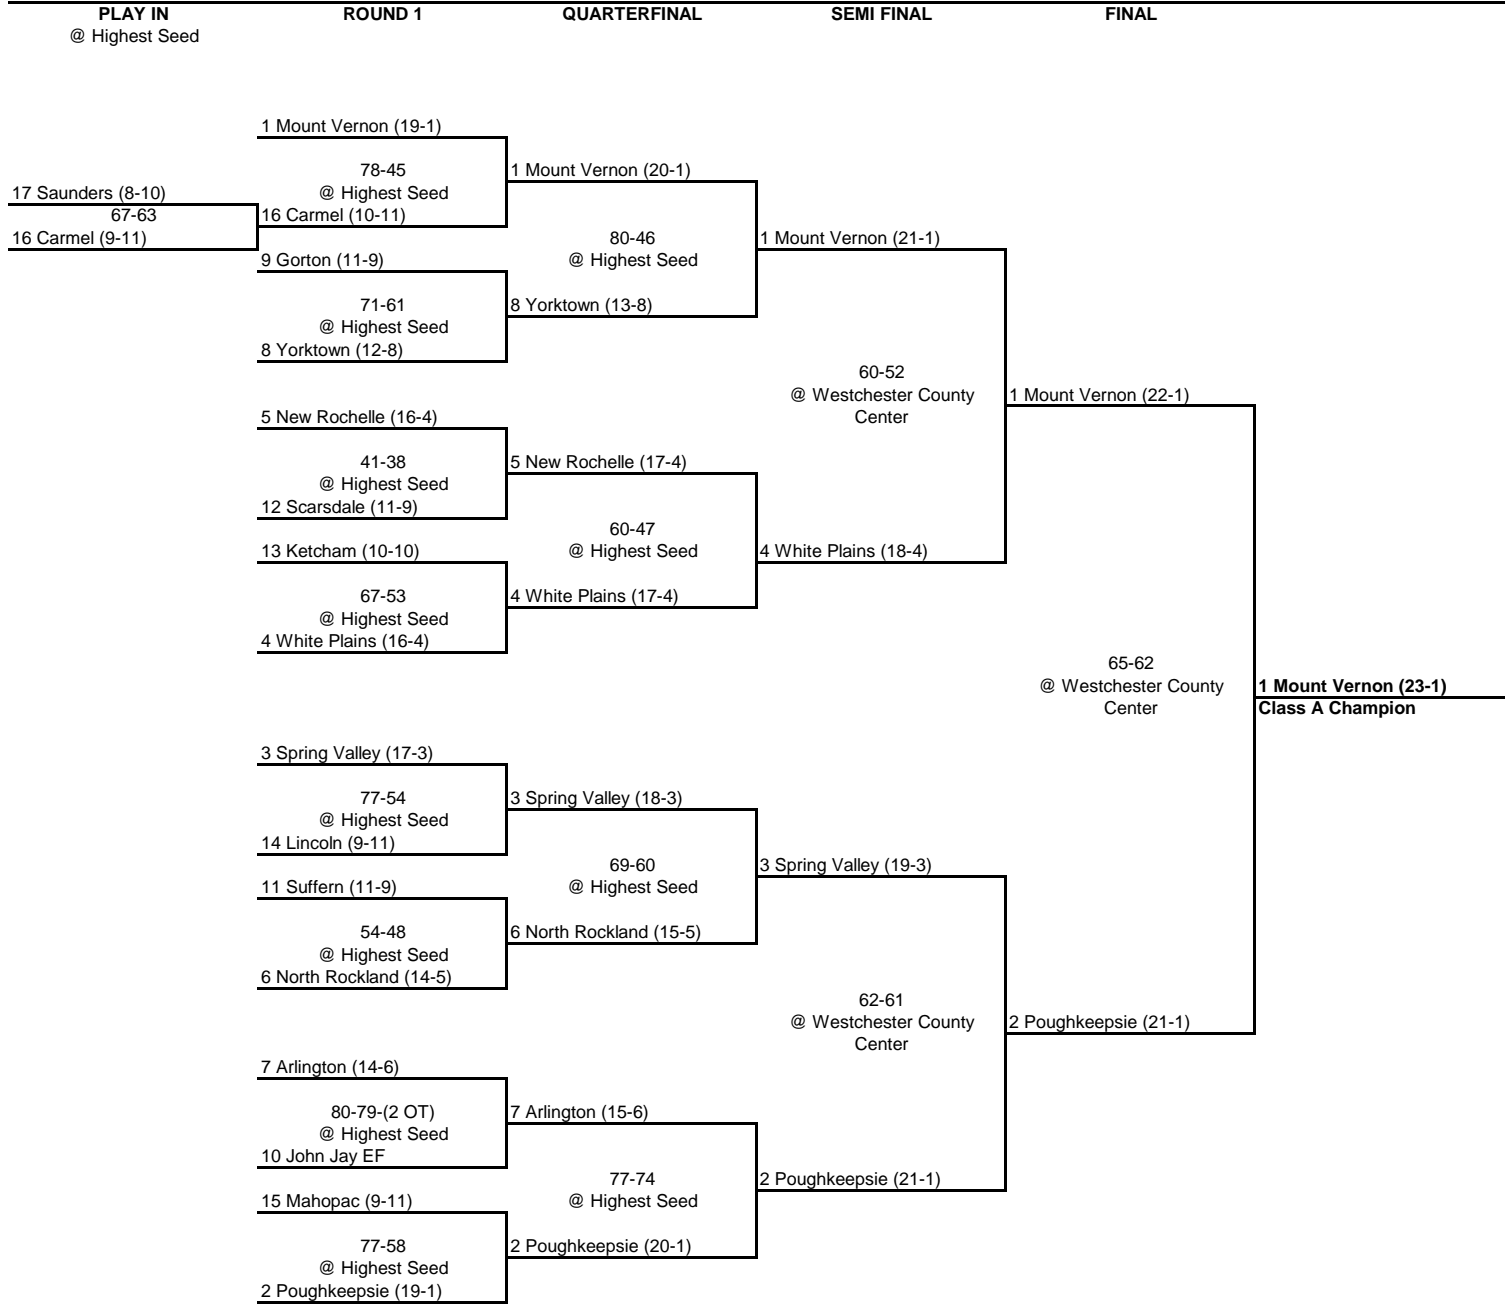

2002 CLASS A CHAMPIONSHIP

New York State Section I

2002 CLASS B CHAMPIONSHIP

New York State Section I

2002 CLASS C CHAMPIONSHIP

New York State Section I

2002 CLASS D CHAMPIONSHIP

New York State Section I

QUARTERFINAL

SEMI FINAL

FINAL