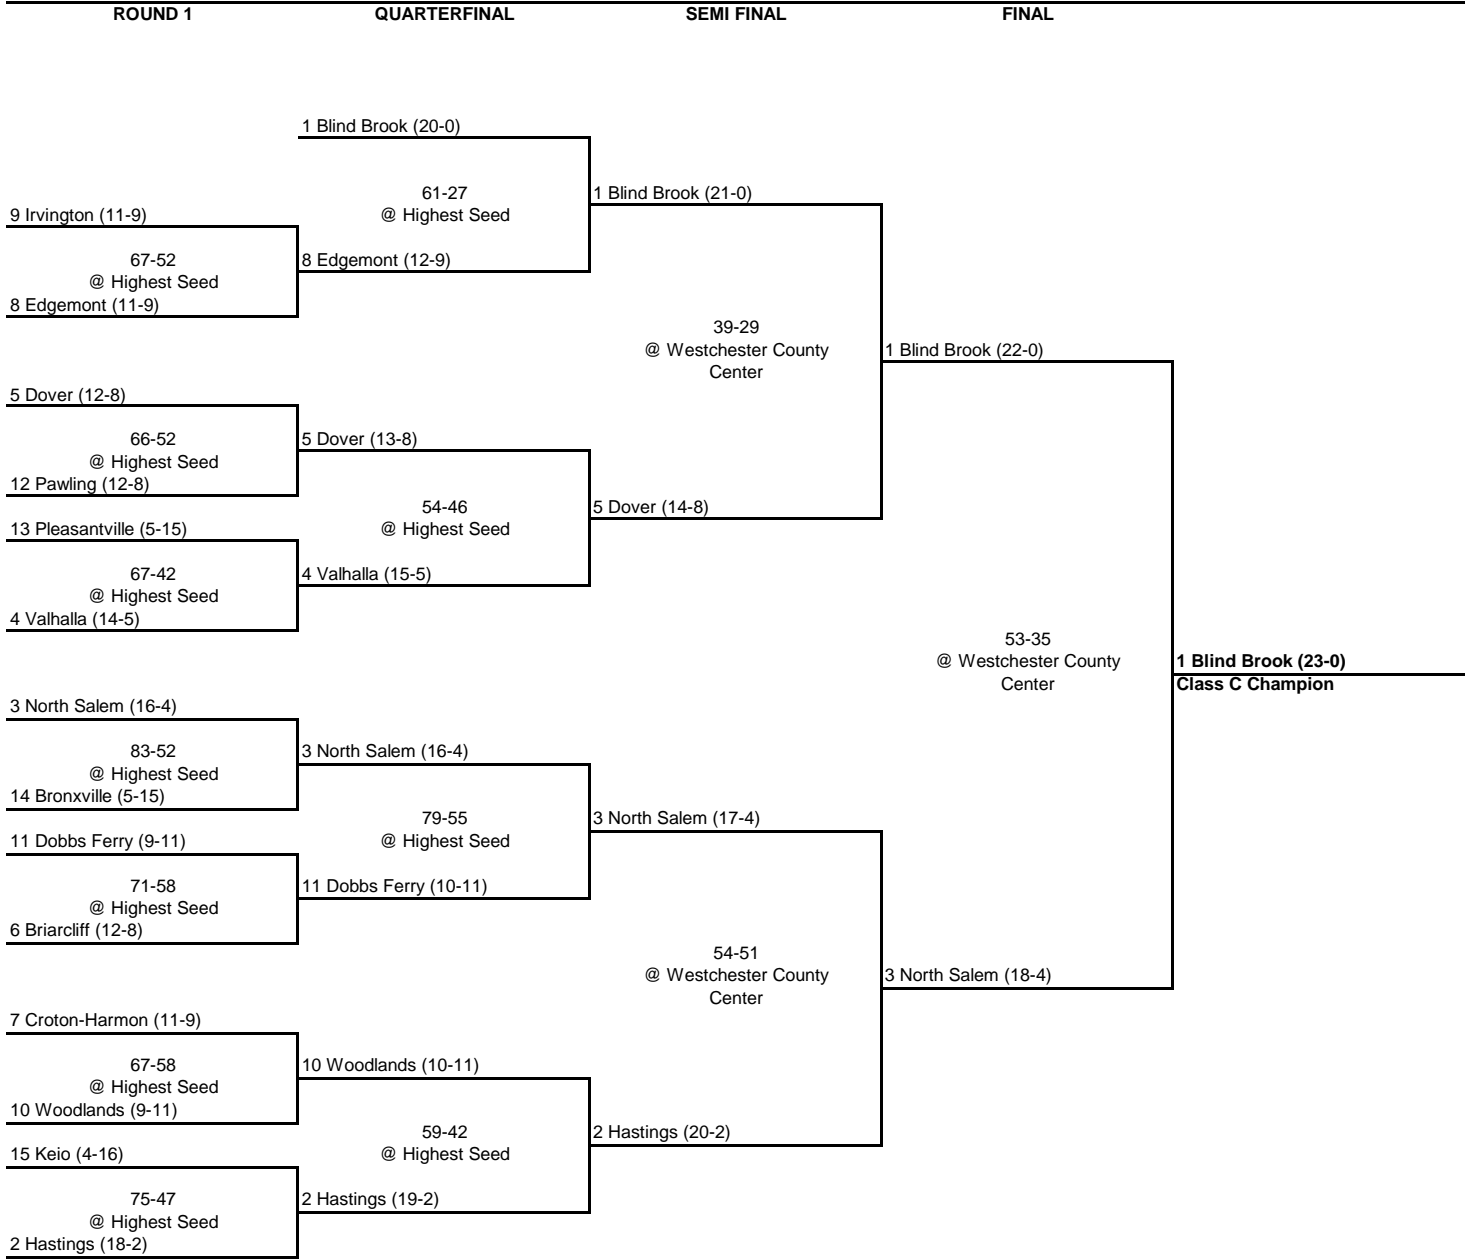

2002 CLASS A CHAMPIONSHIP

New York State Section I

2002 CLASS B CHAMPIONSHIP

New York State Section I

2002 CLASS C CHAMPIONSHIP

New York State Section I

2002 CLASS D CHAMPIONSHIP

New York State Section I

QUARTERFINAL

SEMI FINAL

FINAL