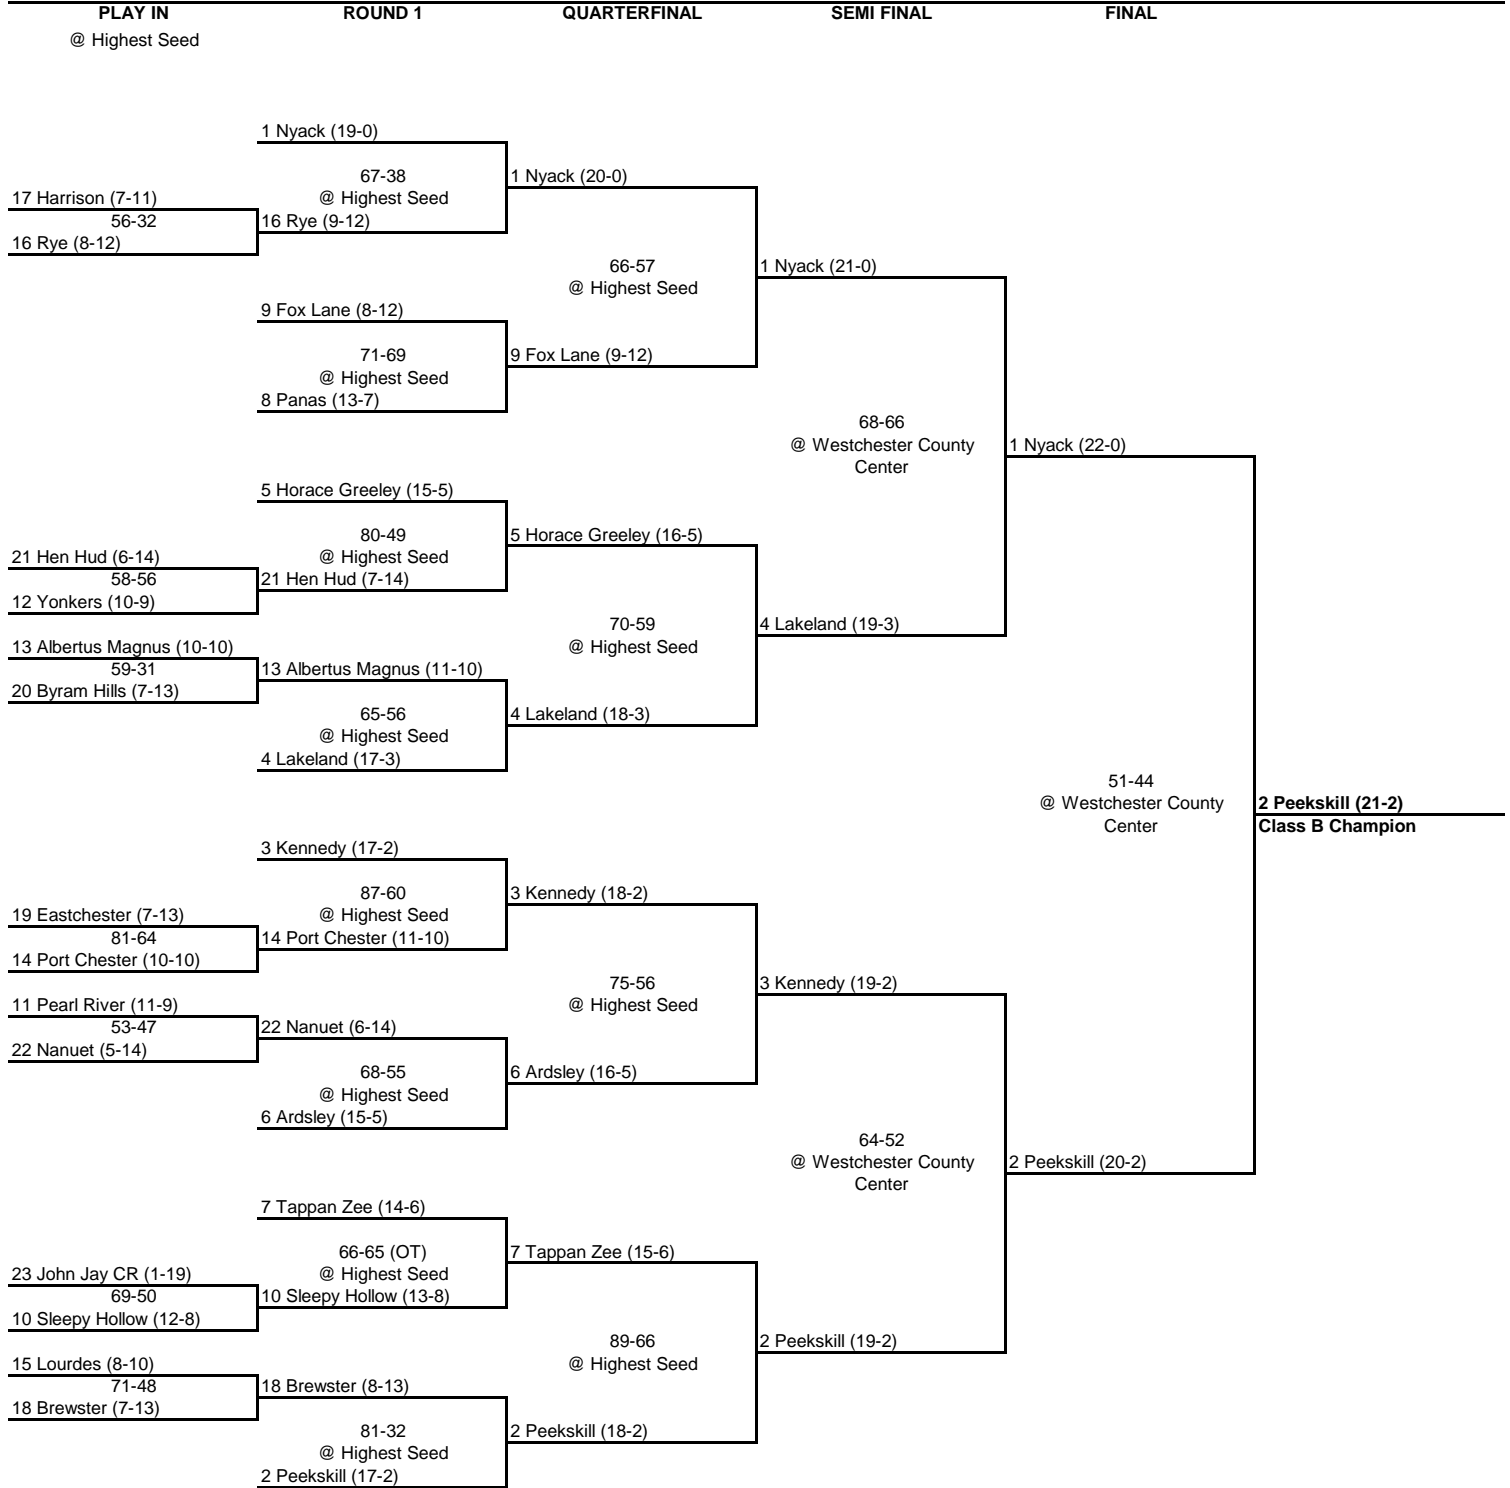

2002 CLASS A CHAMPIONSHIP

New York State Section I

2002 CLASS B CHAMPIONSHIP

New York State Section I

2002 CLASS C CHAMPIONSHIP

New York State Section I

2002 CLASS D CHAMPIONSHIP

New York State Section I

QUARTERFINAL

SEMI FINAL

FINAL