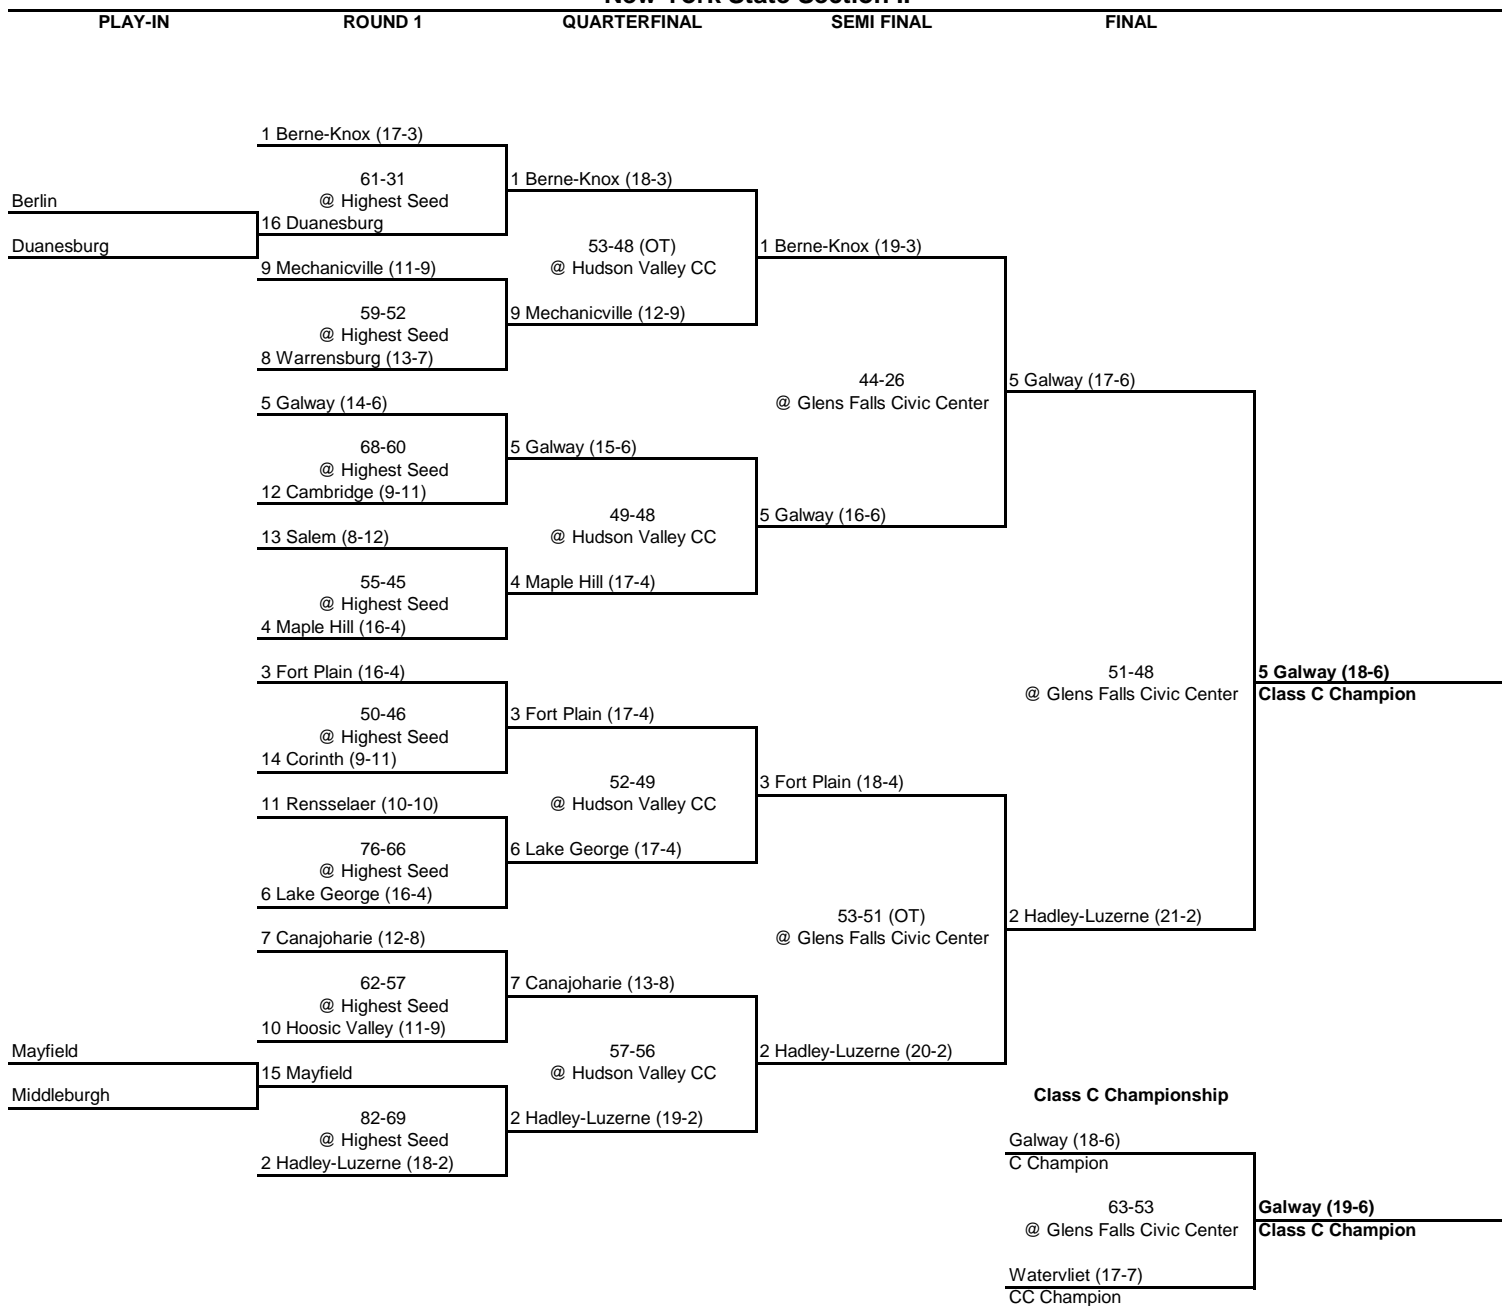

ROUND 1

QUARTERFINAL

SEMI FINAL

FINAL

**2002 CLASS C CHAMPIONSHIP**

**New York State Section II**

**2002 CLASS D CHAMPIONSHIP**

**New York State Section II**

ROUND 1

QUARTERFINAL

SEMI FINAL

FINAL