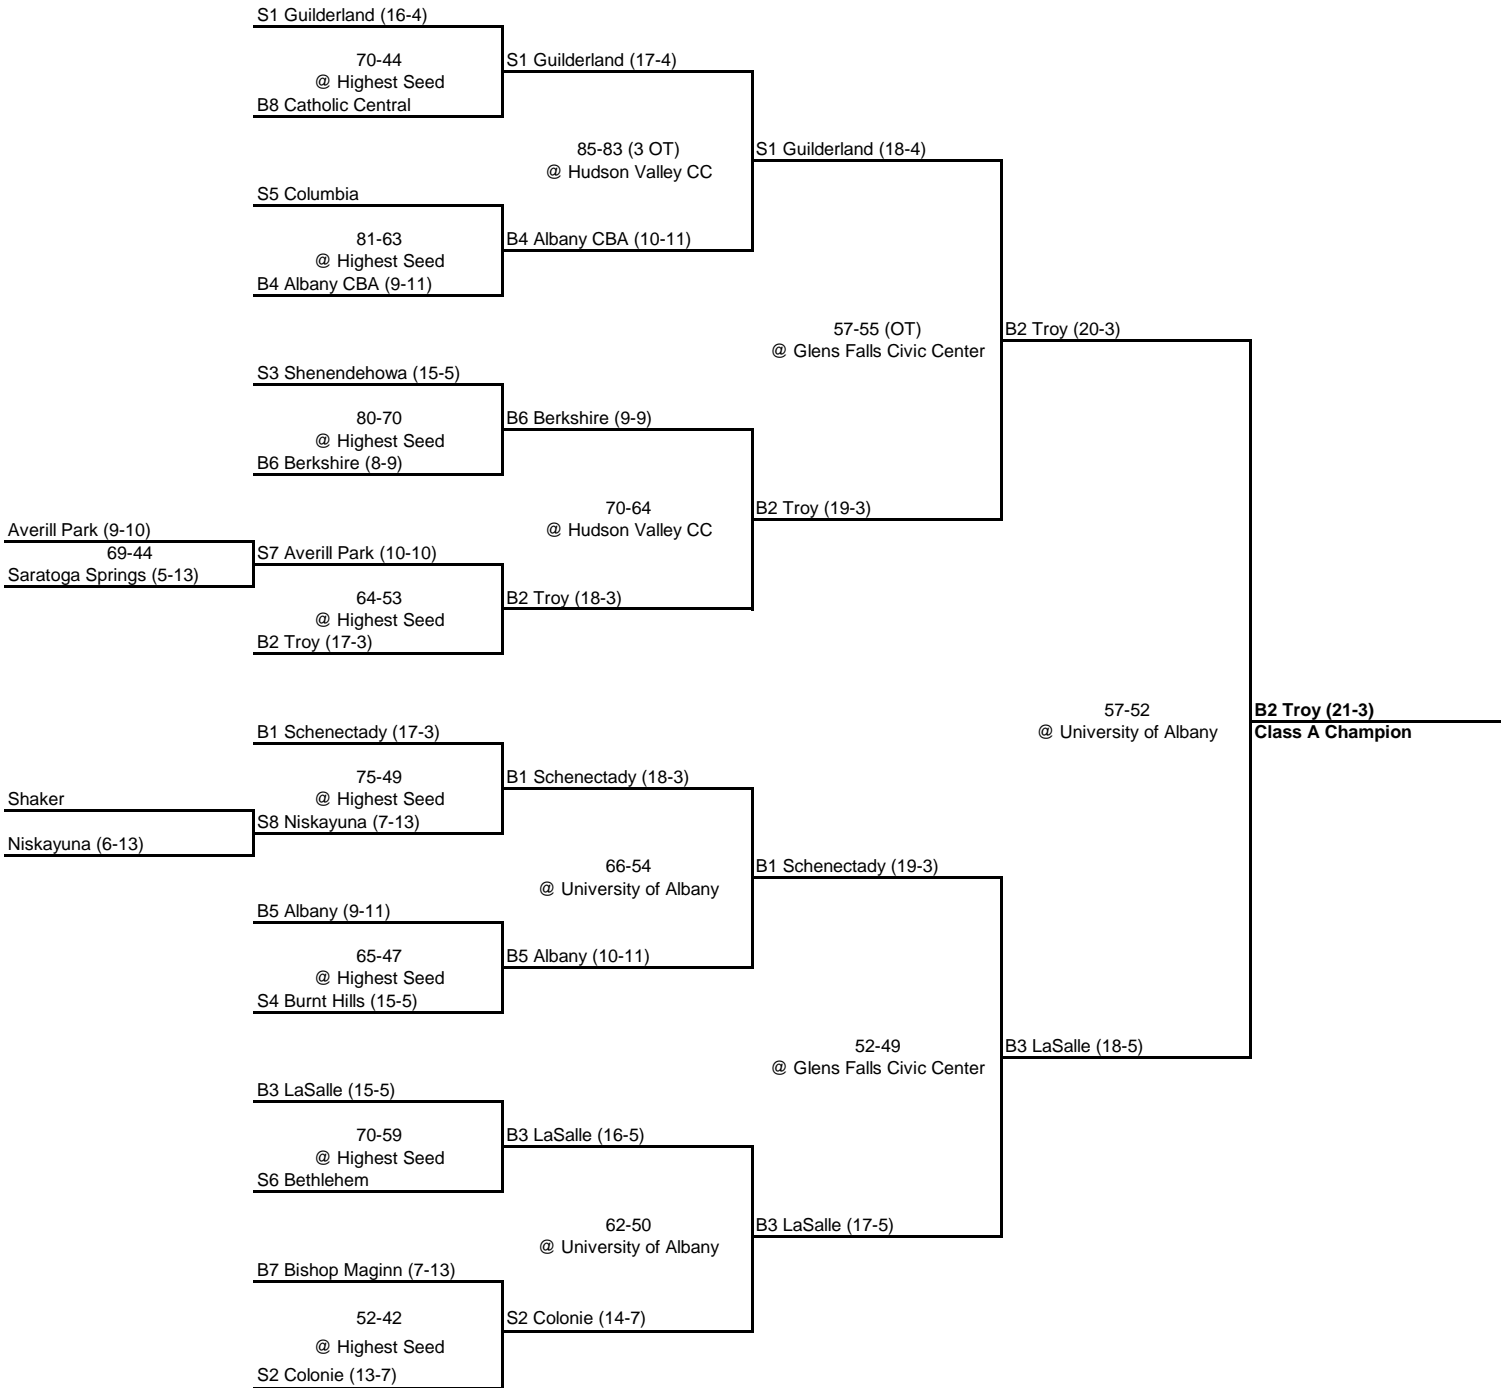

**2002 CLASS A CHAMPIONSHIP**

**New York State Section II**

PLAY-IN

ROUND 1

QUARTERFINAL

SEMI FINAL

FINAL

**2002 CLASS B CHAMPIONSHIP**