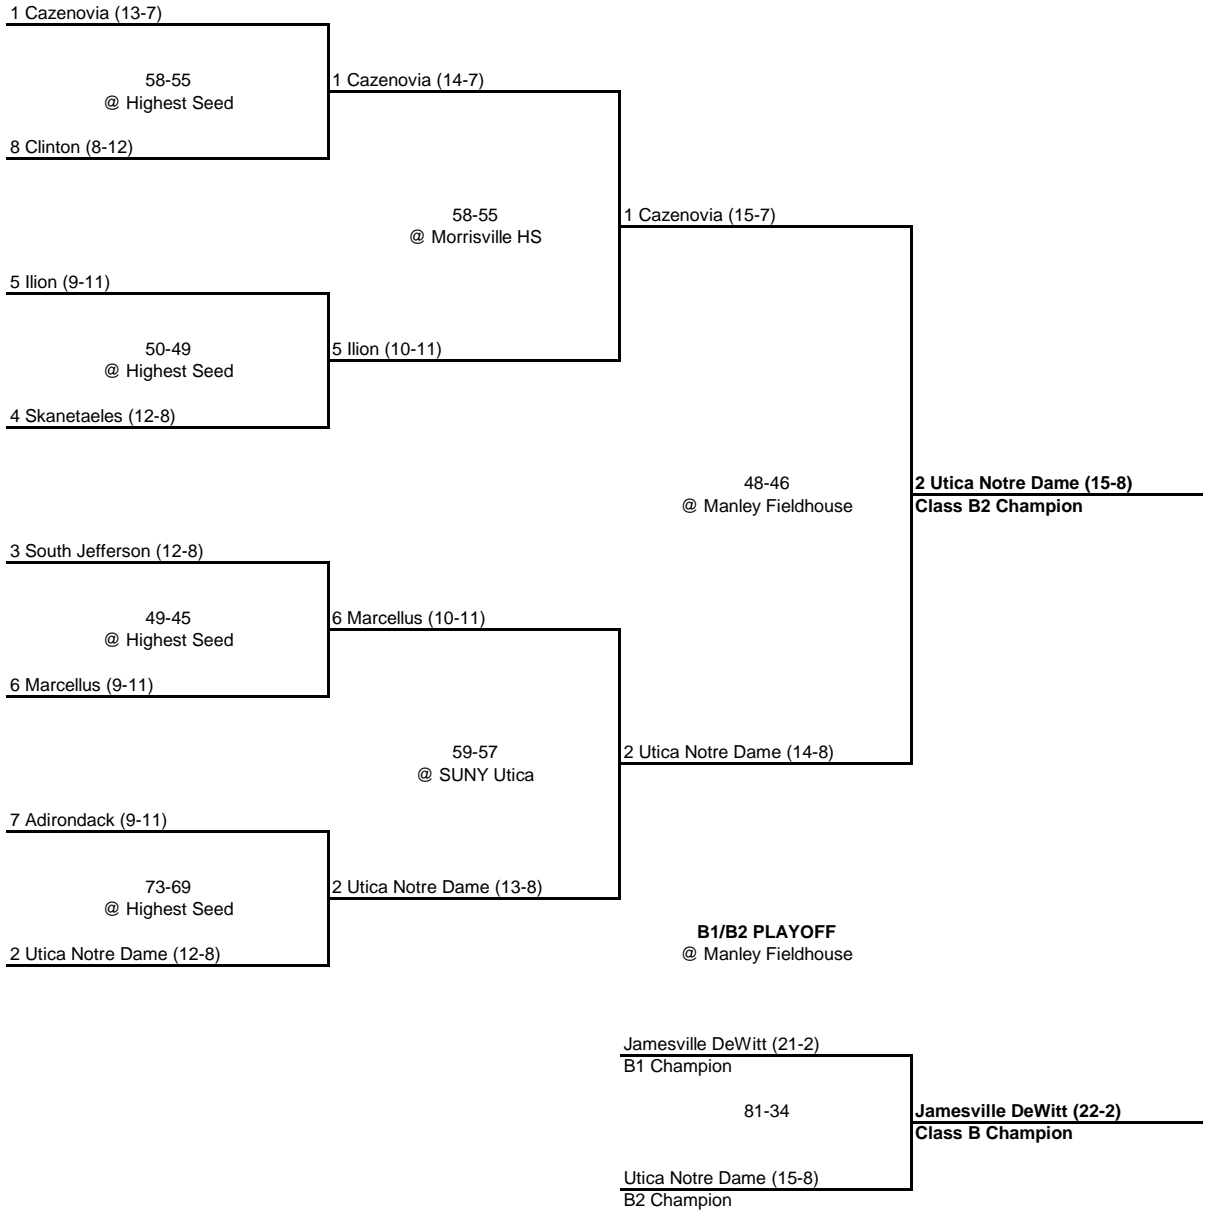

2002 CLASS B2 CHAMPIONSHIP

New York State Section III

QUARTERFINAL

SEMI FINAL

FINAL