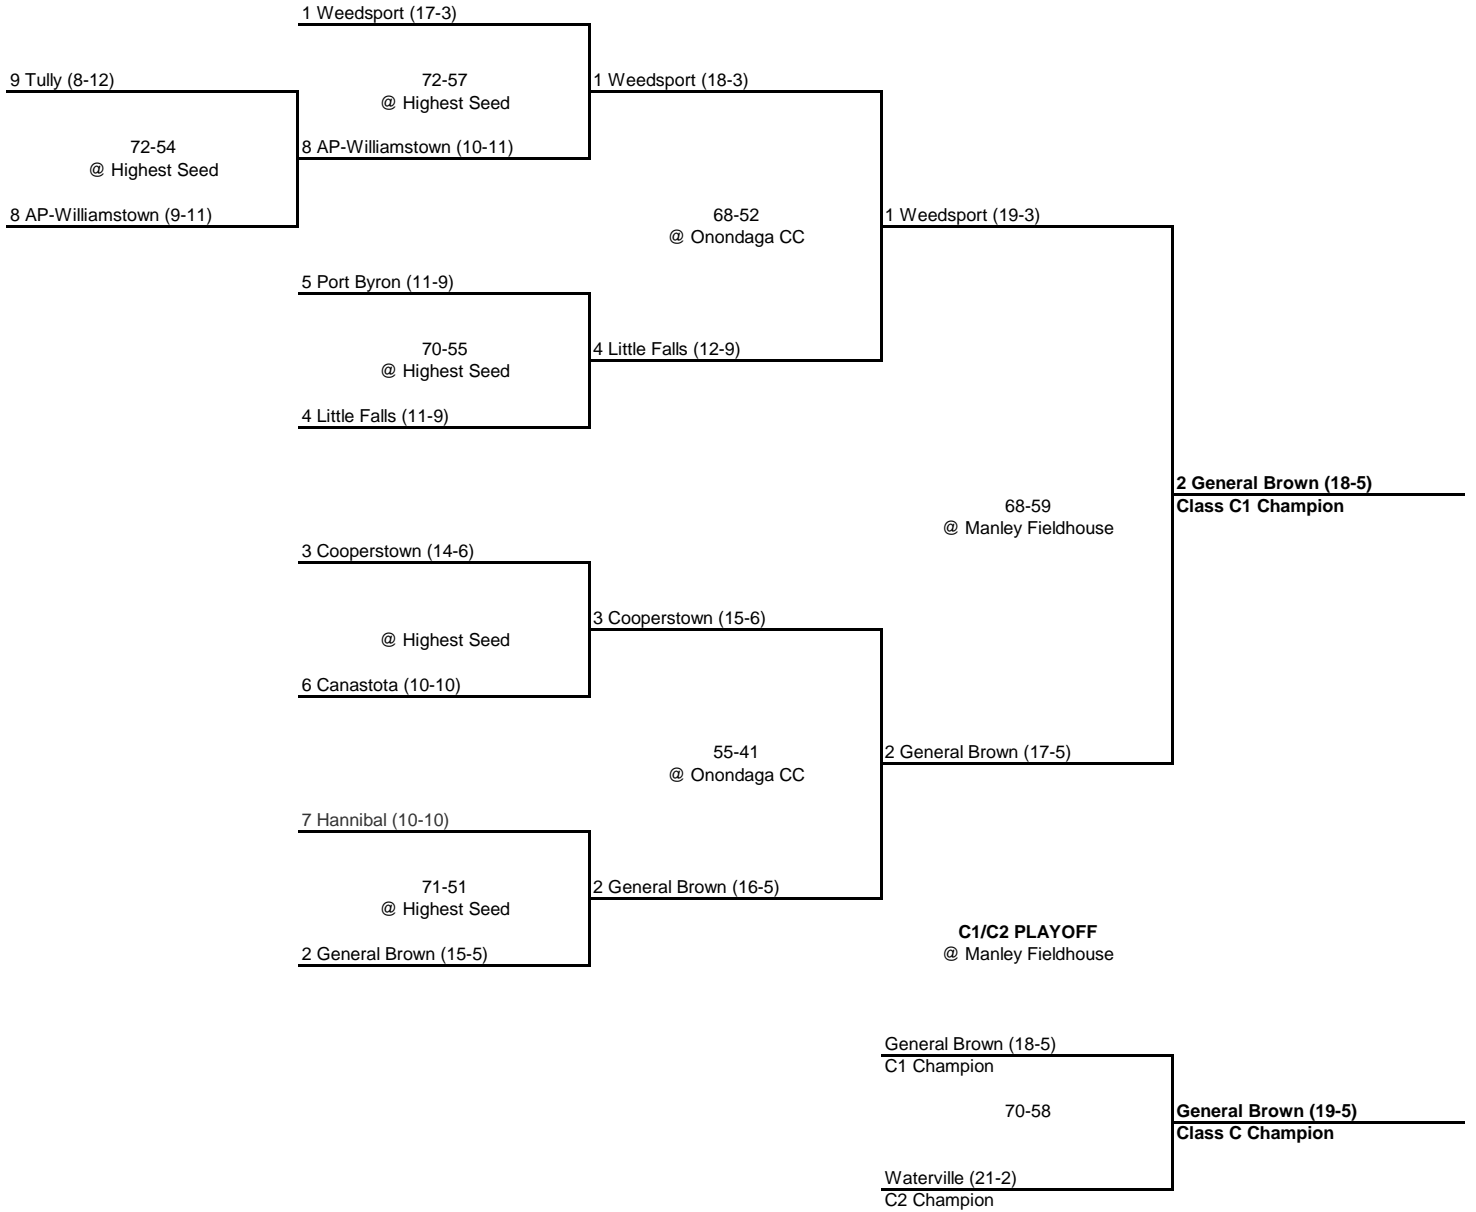

2002 CLASS C1 CHAMPIONSHIP

New York State Section III

QUARTERFINAL

SEMI FINAL

FINAL