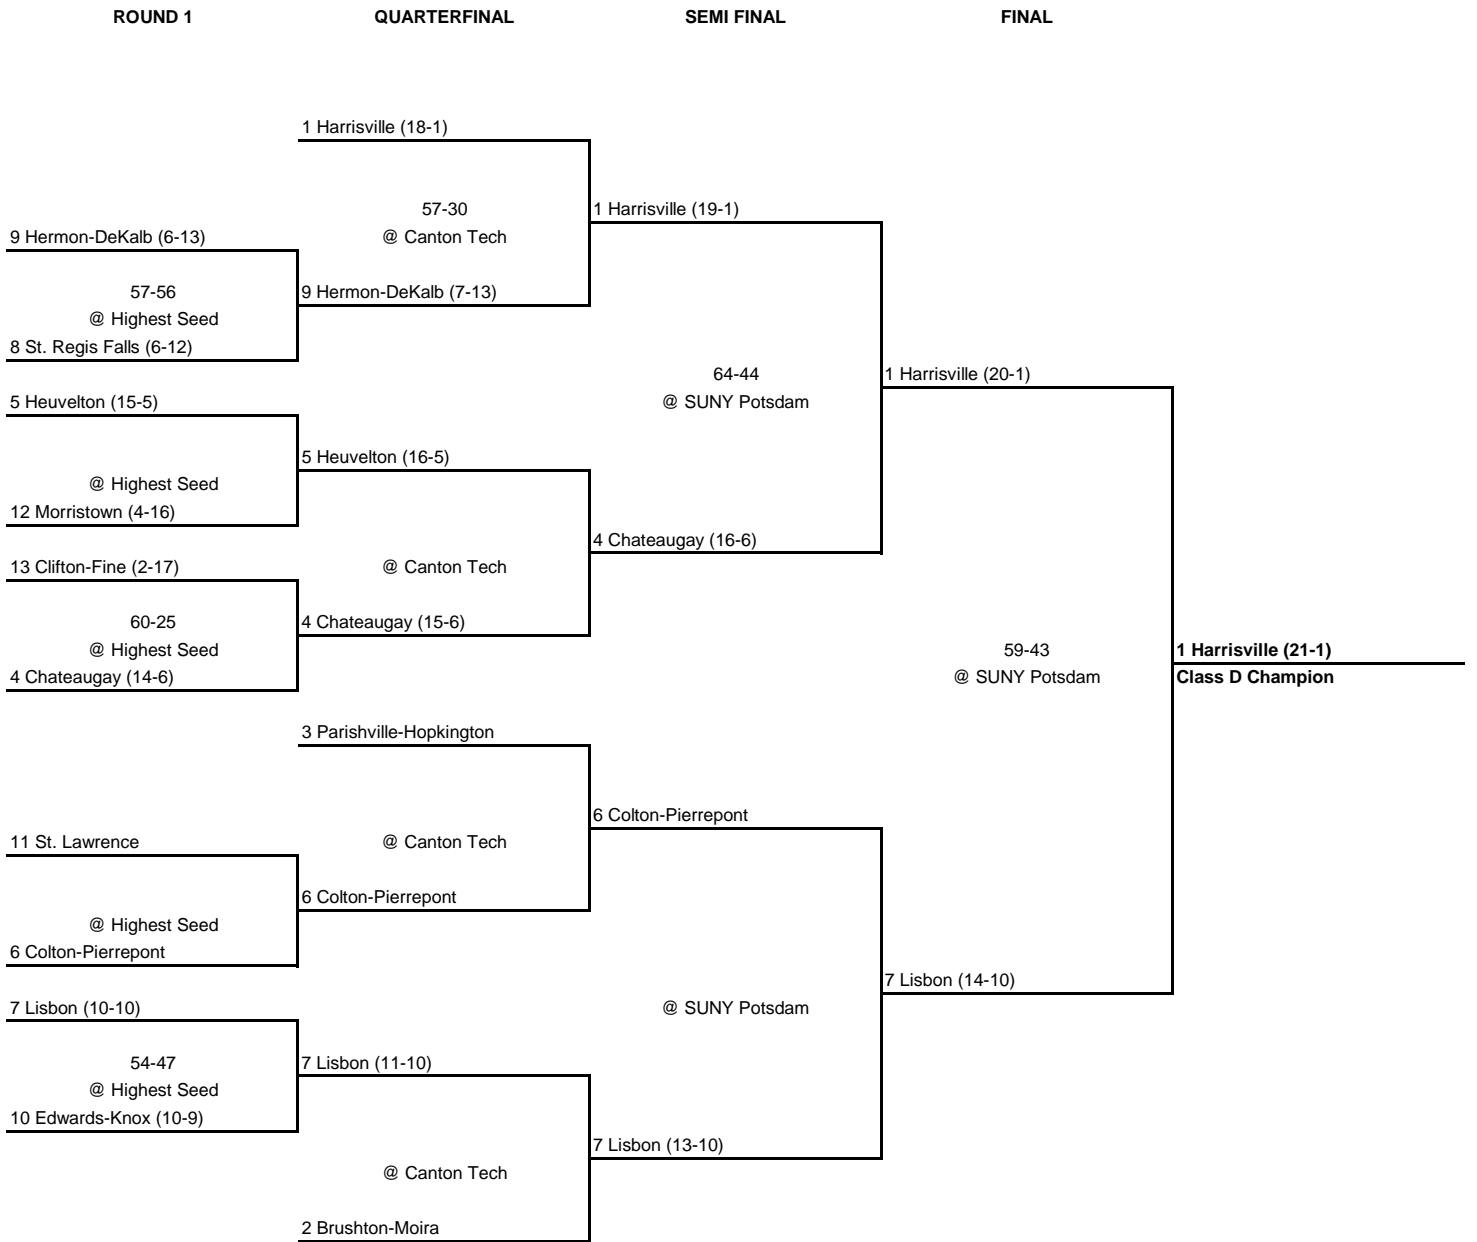

**New York State Section X**

---

---

FINAL

NOTE: The bracket is incomplete due to lack of data.

**2002 CLASS D CHAMPIONSHIP**

**New York State Section X**

---

---

**2002 Section X Overall Championship Bracket**

---

---