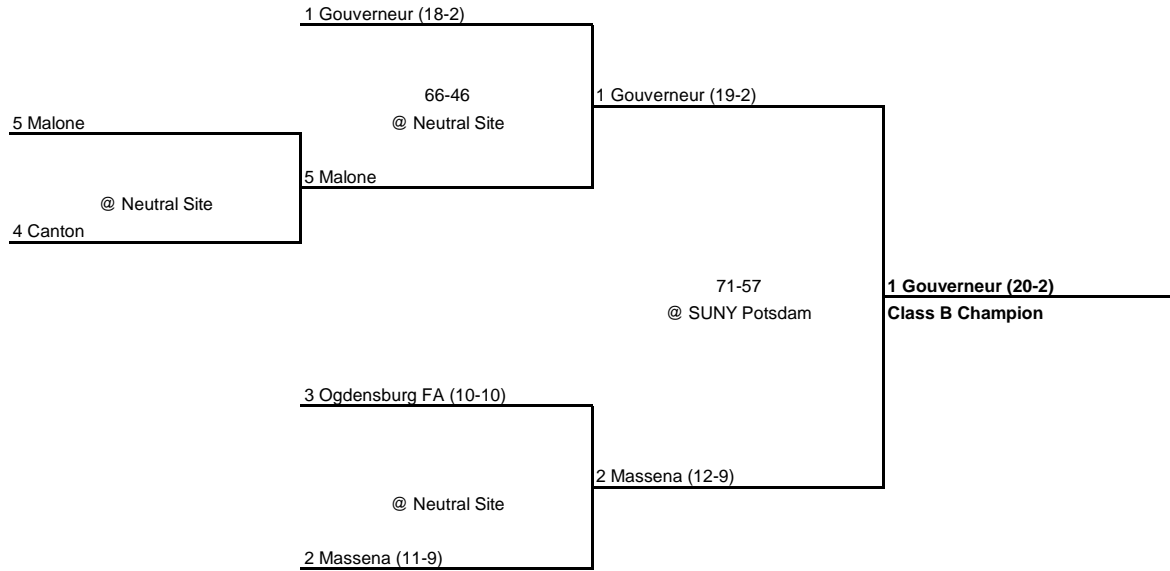

---

---

**2002 CLASS B CHAMPIONSHIP**

---

---

**New York State Section X**

---

---

QUARTERFINAL

SEMI FINAL

FINAL

---

---

**2002 CLASS C CHAMPIONSHIP**

---

---

---

**2002 Section X Overall Championship Bracket**

---

---