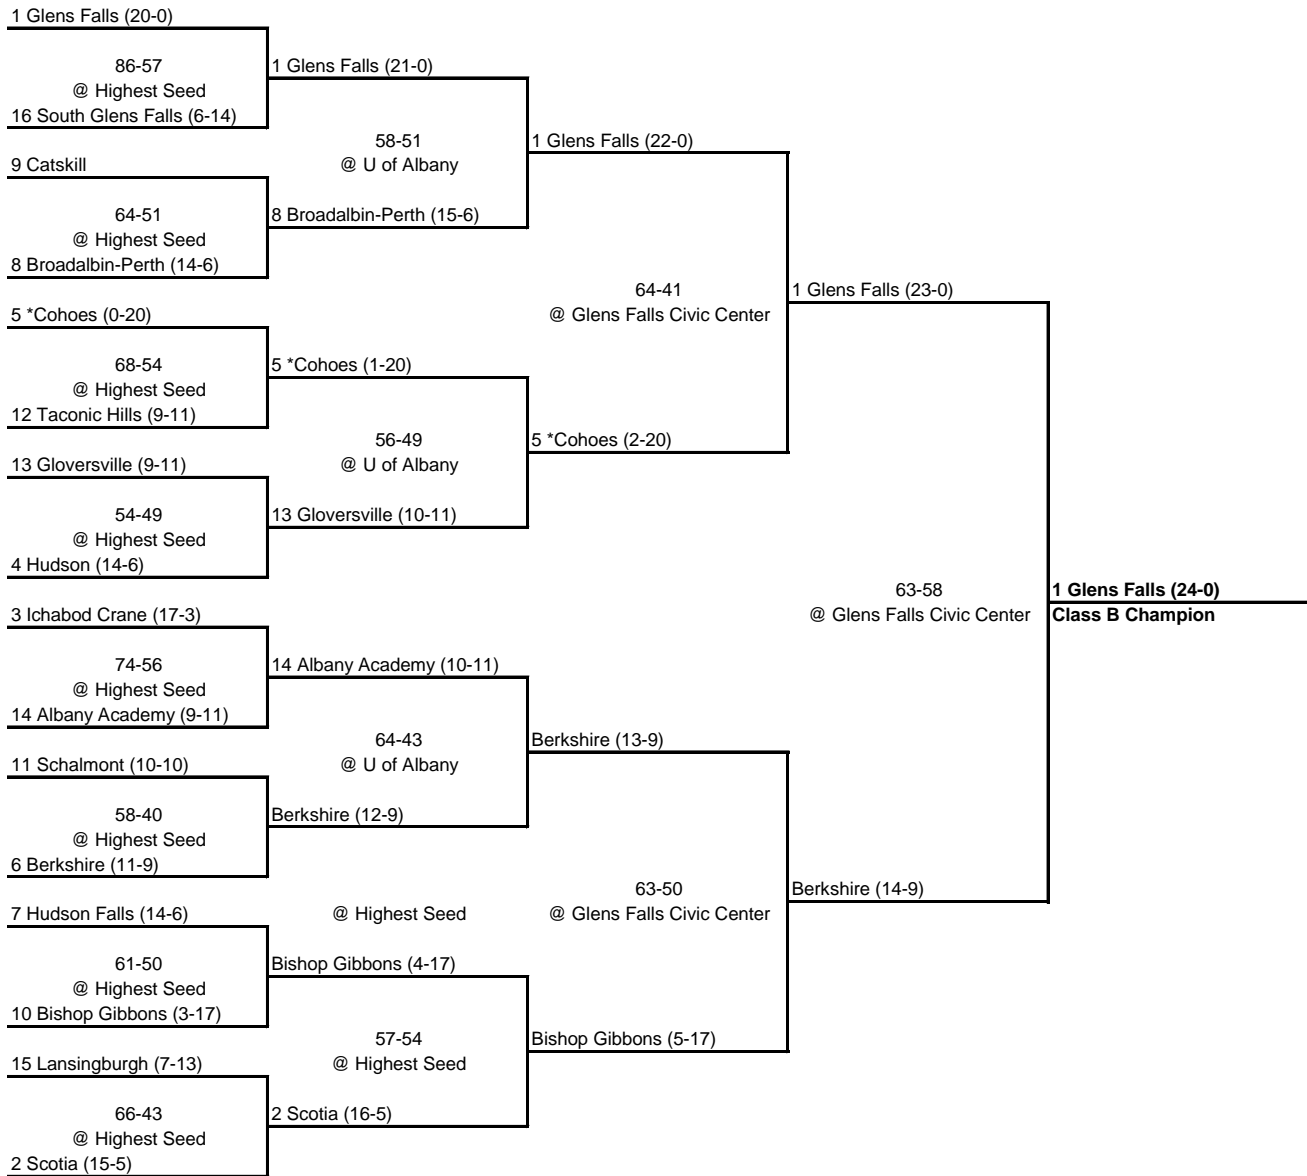

2003 CLASS B CHAMPIONSHIP

New York State Section II

ROUND 1

QUARTERFINAL

SEMI FINAL

FINAL

*NOTE: Cohoes (17-3) forfeited all it's wins this season for the use of an ineligible player.