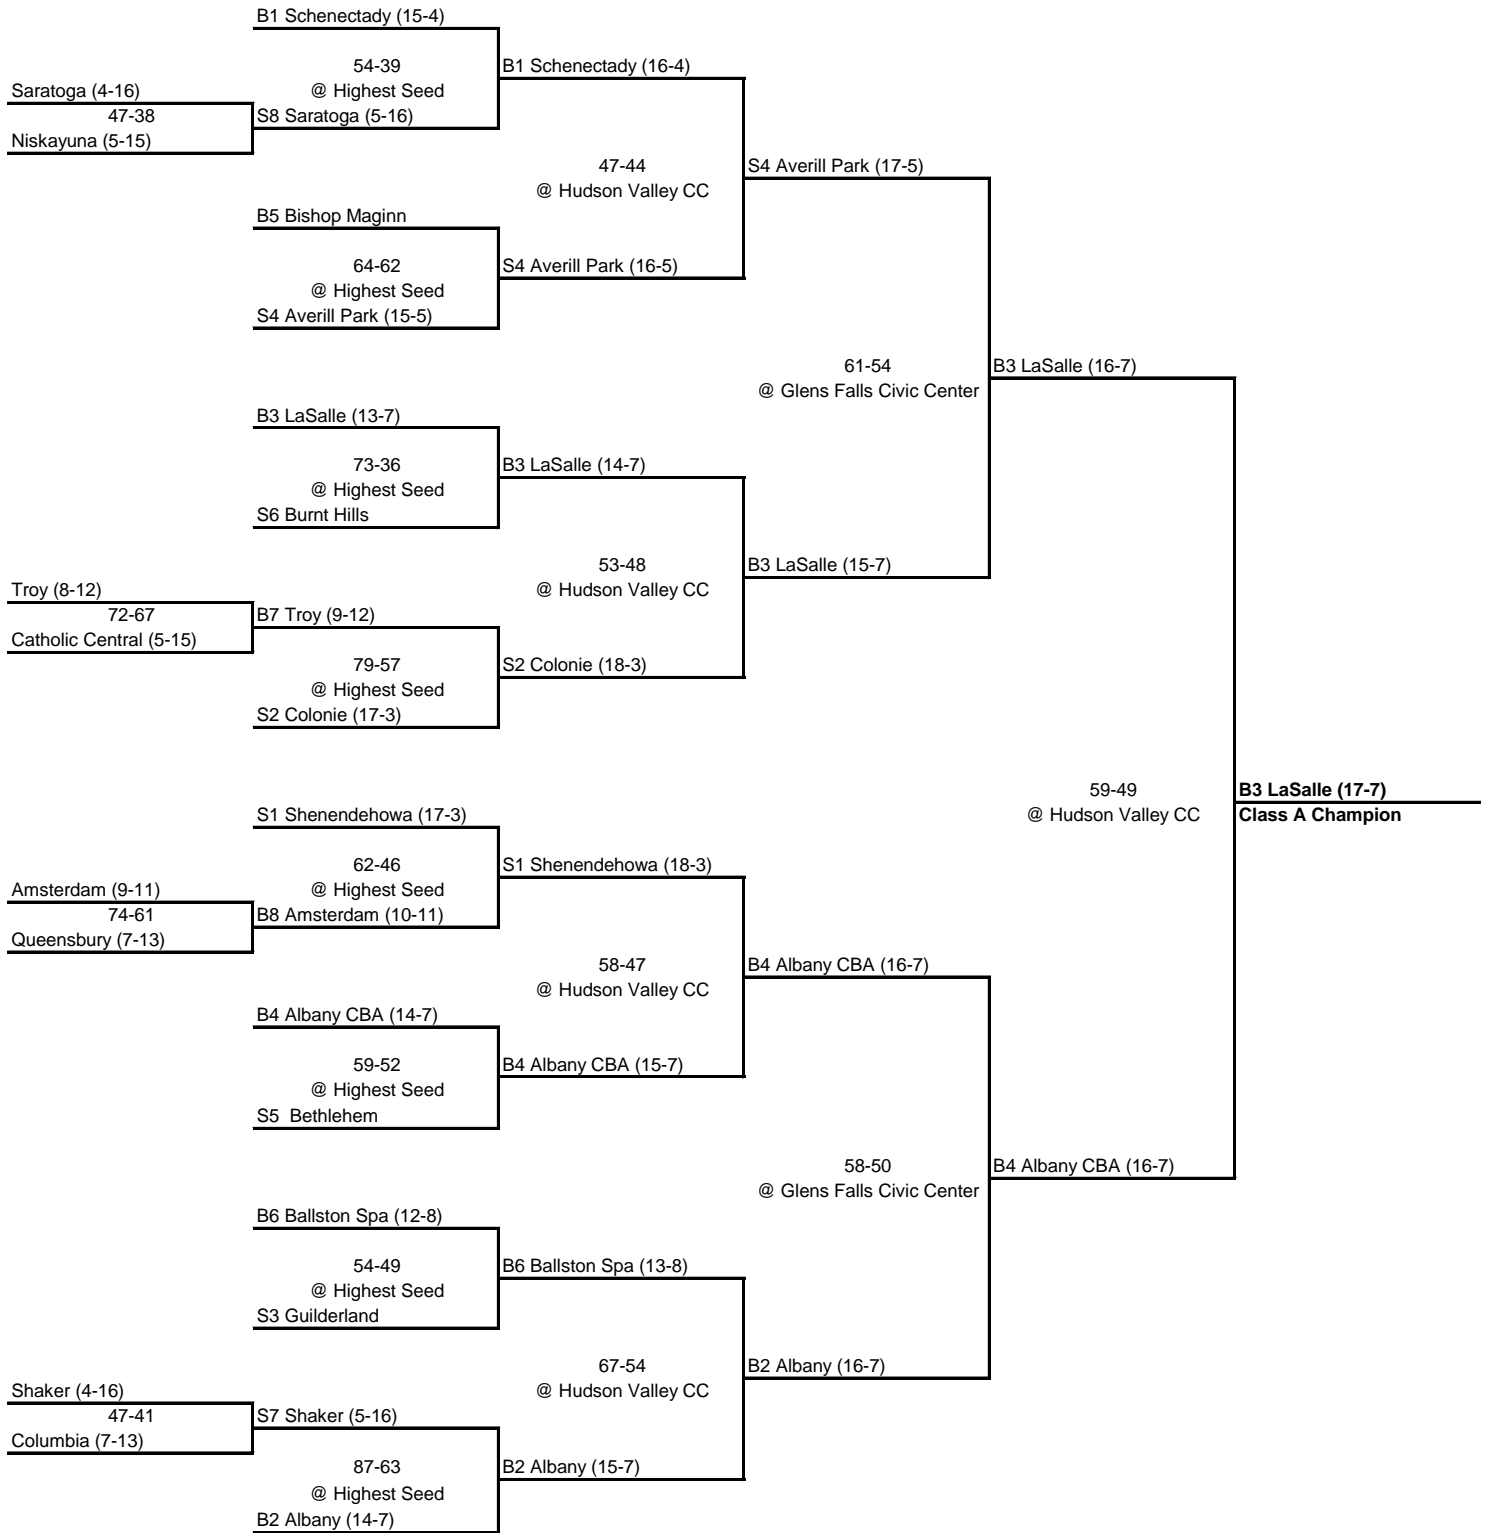

2003 CLASS A CHAMPIONSHIP

New York State Section II

PLAY IN

ROUND 1

QUARTERFINAL

SEMI FINAL

FINAL

2003 CLASS B CHAMPIONSHIP