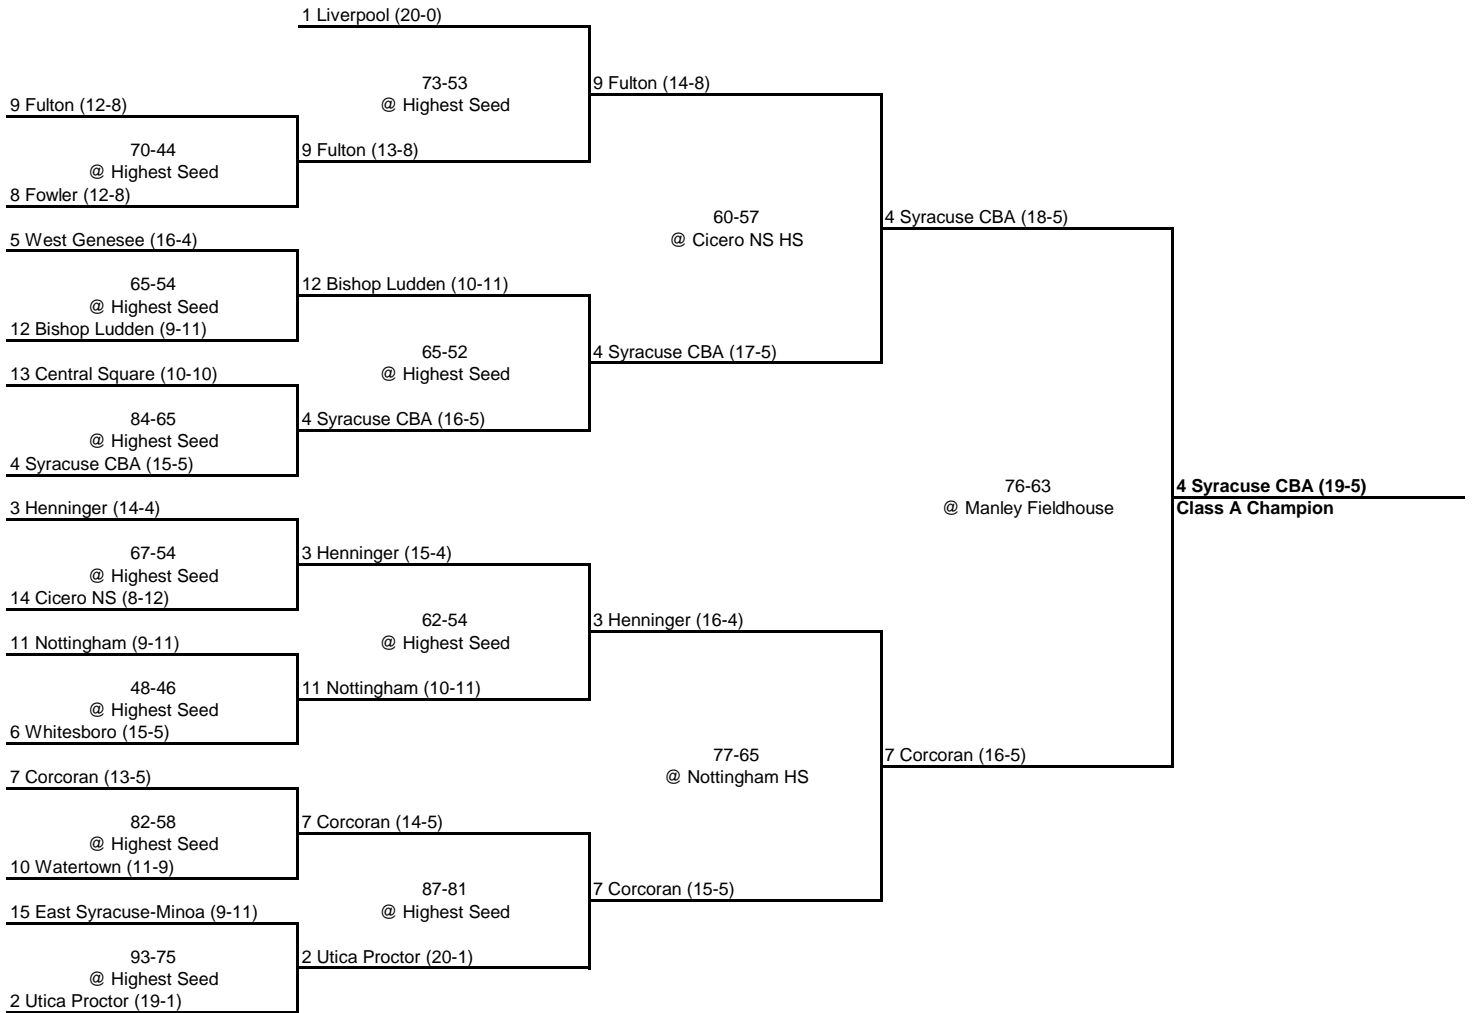

**2003 CLASS A CHAMPIONSHIP**

**New York State Section III**

ROUND 1

QUARTERFINAL

SEMI FINAL

FINAL

**2003 CLASS B1 CHAMPIONSHIP**

**New York State Section III**

ROUND 1

QUARTERFINAL

SEMI FINAL

FINAL

1 Jamesville DeWitt (18-2)

9 Oneida (9-11)

64-60  
@ Highest Seed  
8 Carthage (9-11)

95-50  
@ Highest Seed