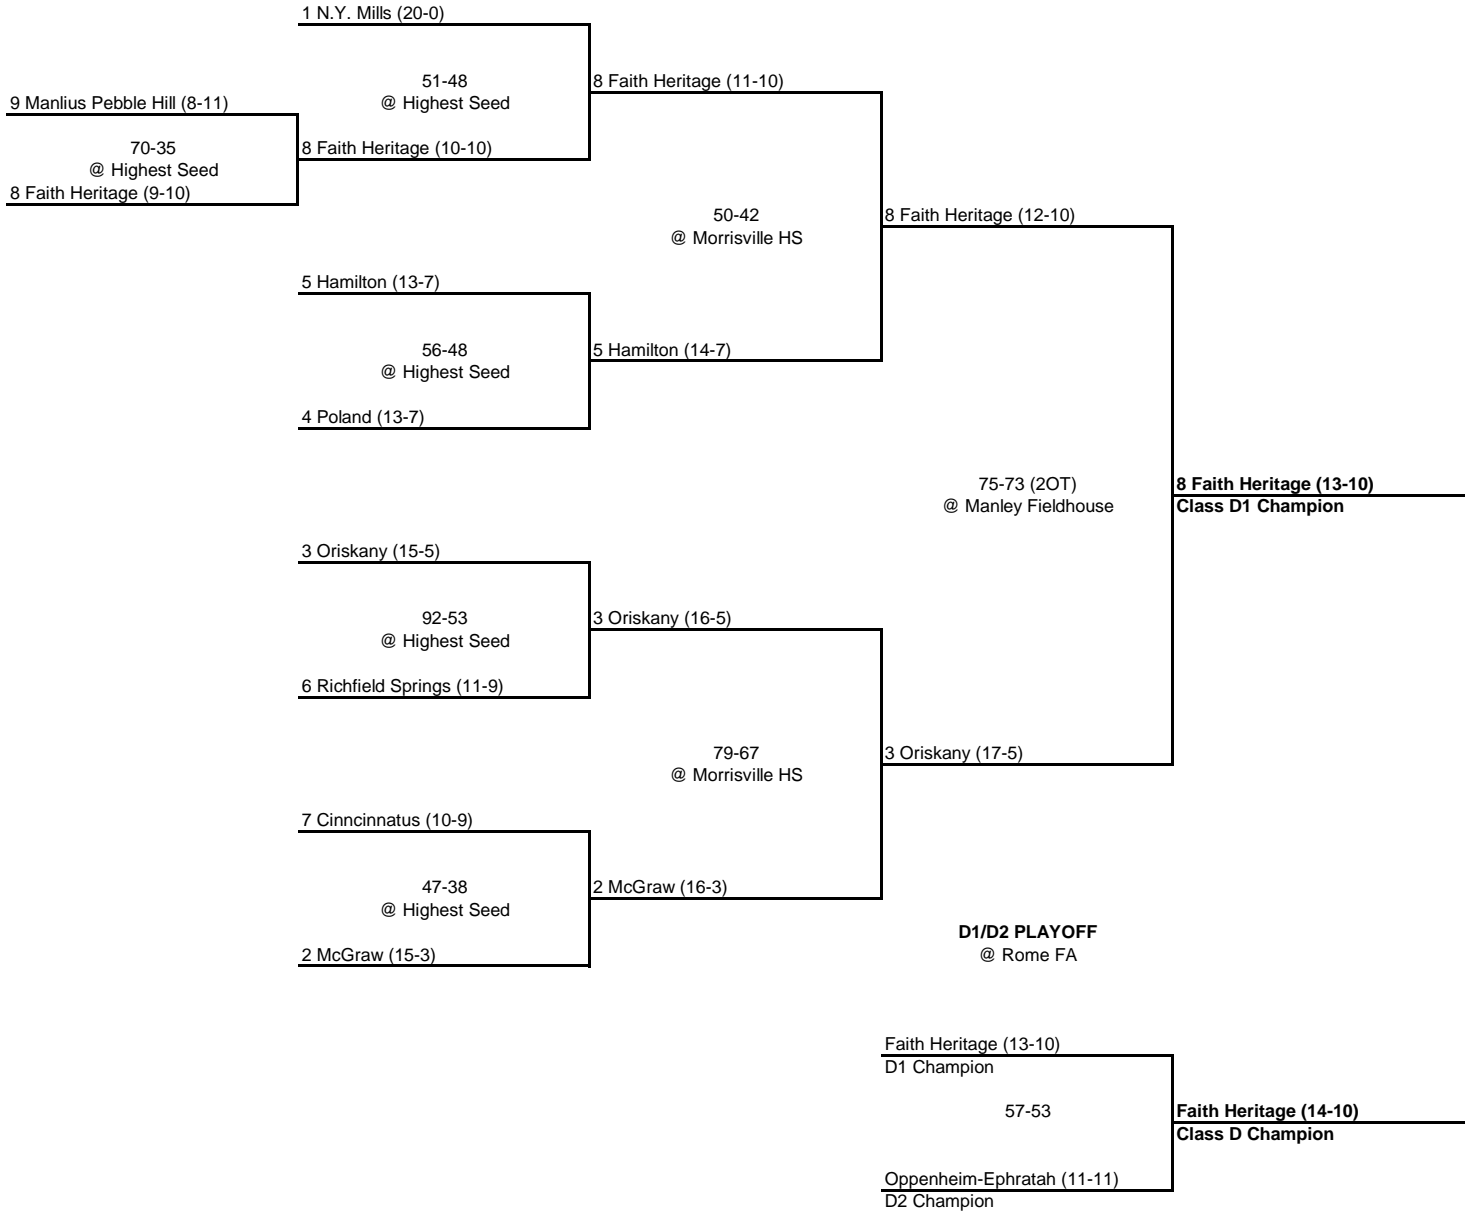

FINAL

**2003 CLASS D1 CHAMPIONSHIP**

**New York State Section III**

ROUND 1

QUARTERFINAL

SEMI FINAL

FINAL

**2003 CLASS D2 CHAMPIONSHIP**