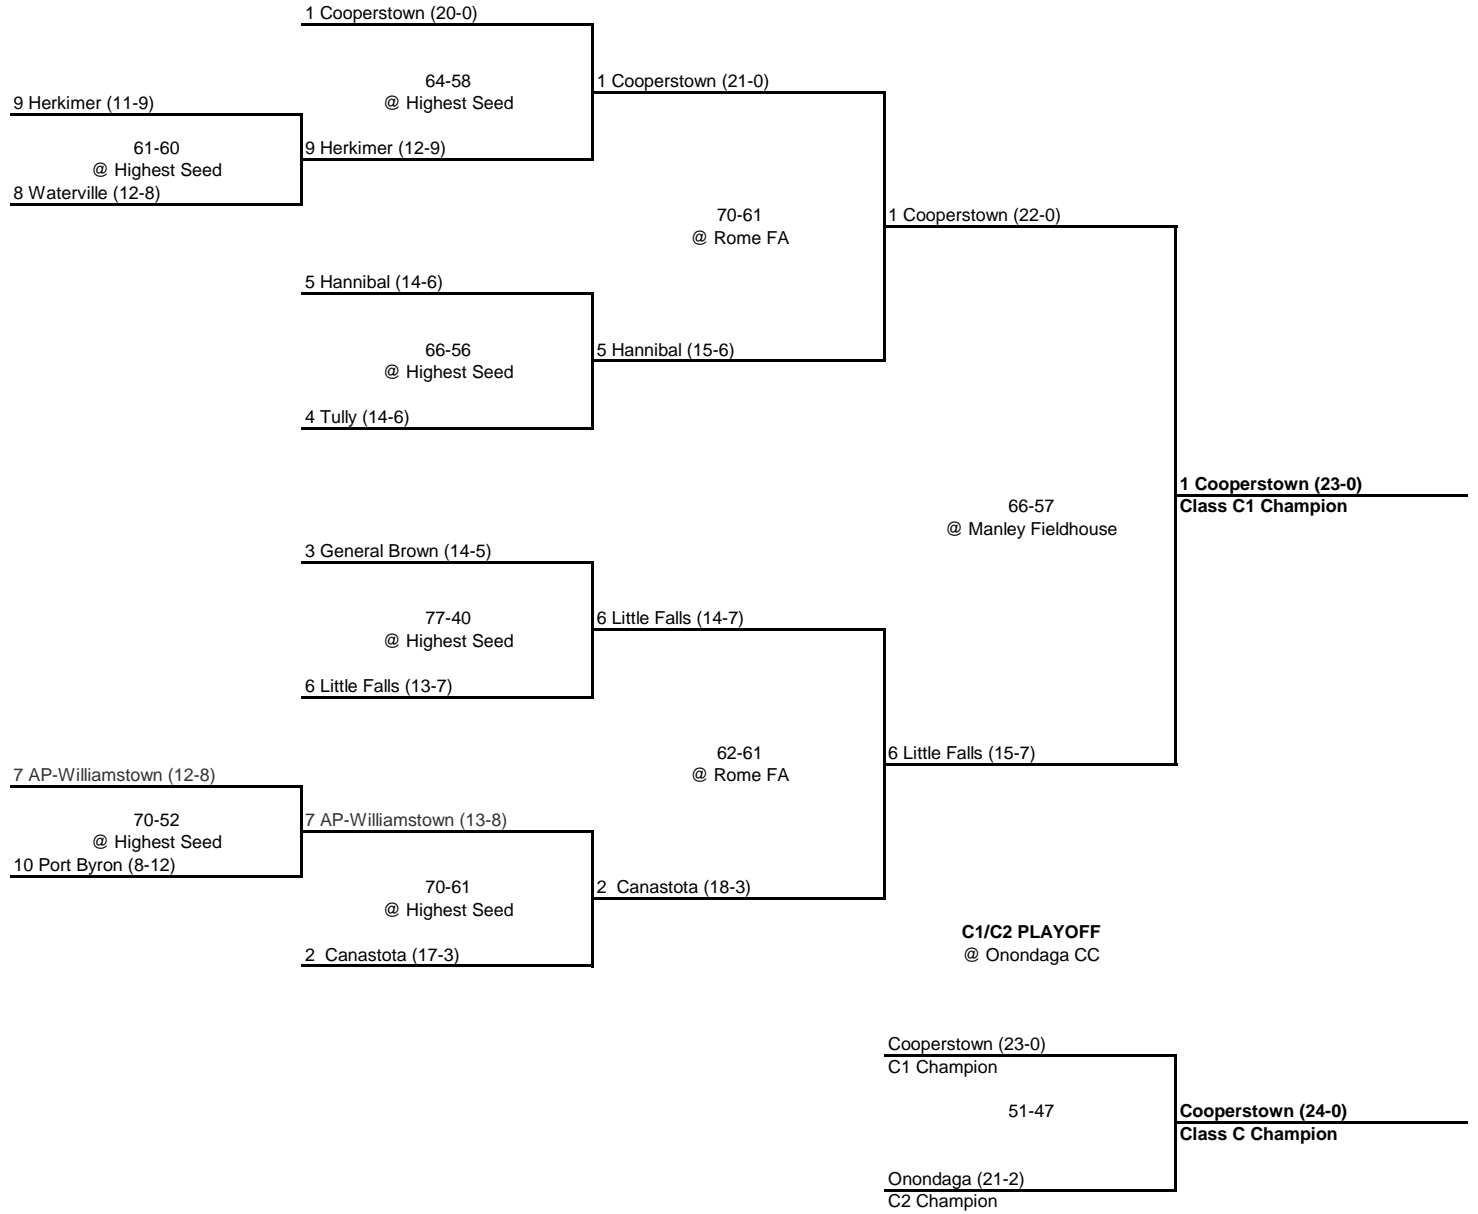

2003 CLASS C1 CHAMPIONSHIP

New York State Section III

QUARTERFINAL

SEMI FINAL

FINAL