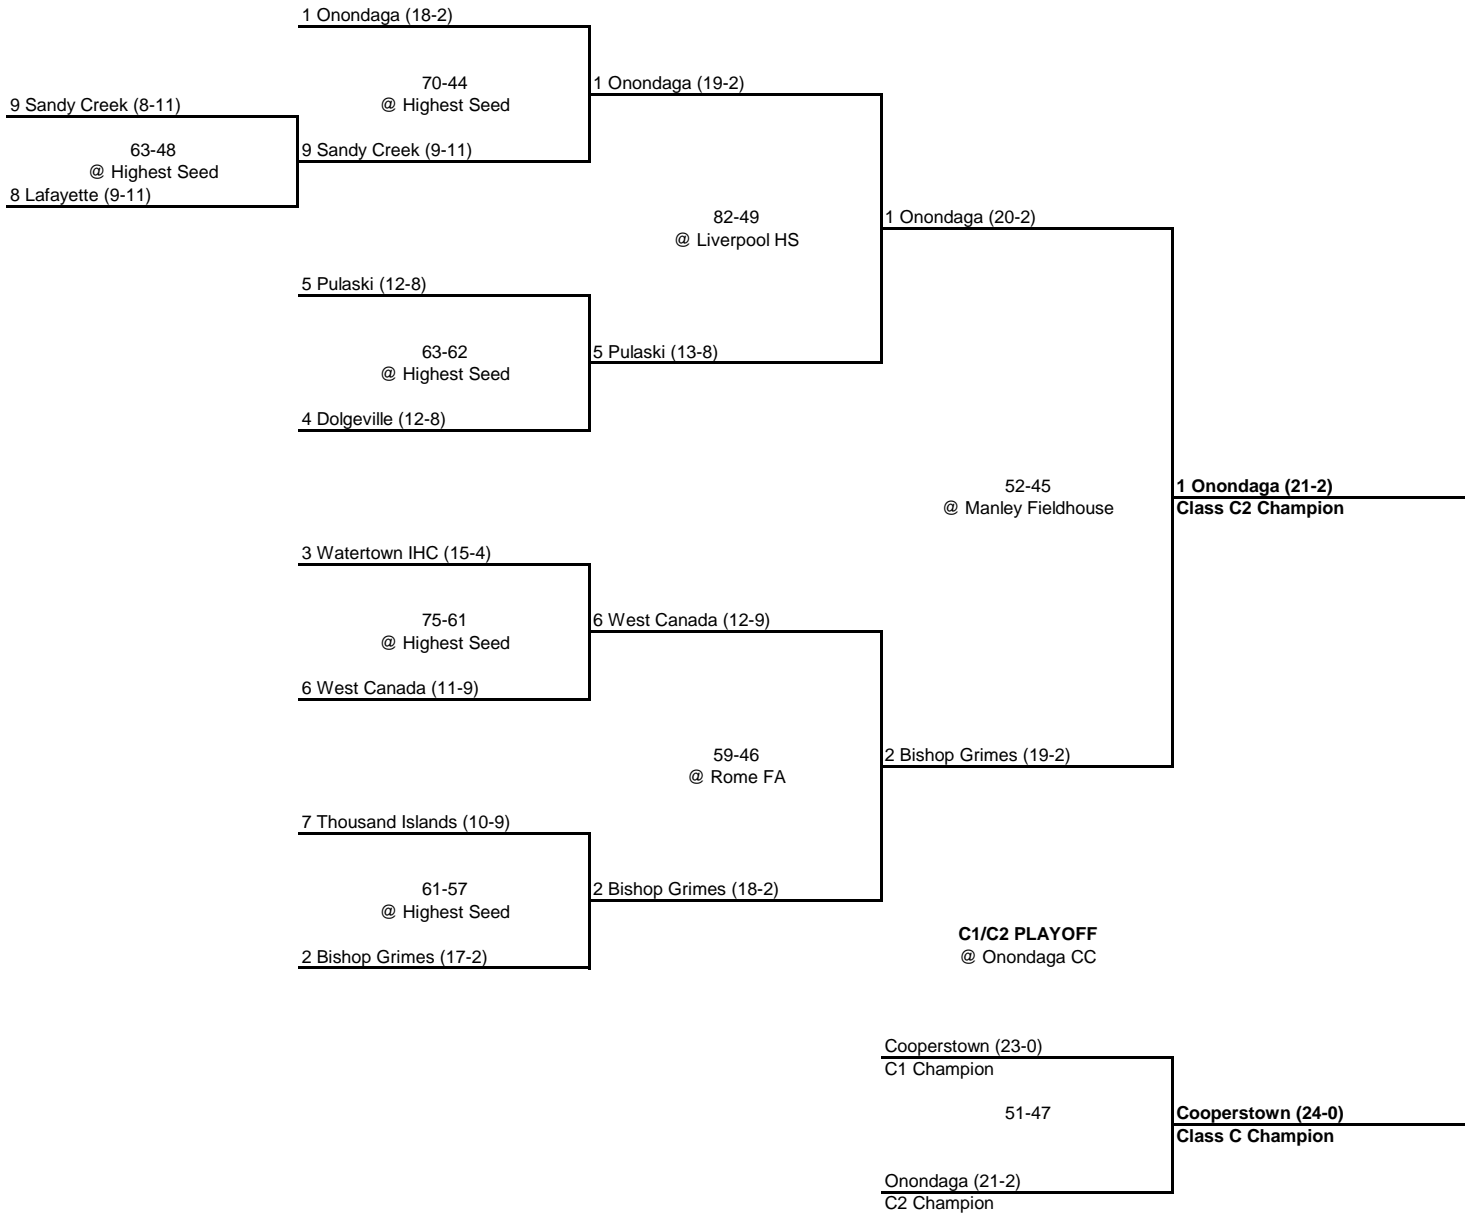

2003 CLASS C2 CHAMPIONSHIP

New York State Section III

ROUND 1

QUARTERFINAL

SEMI FINAL

FINAL