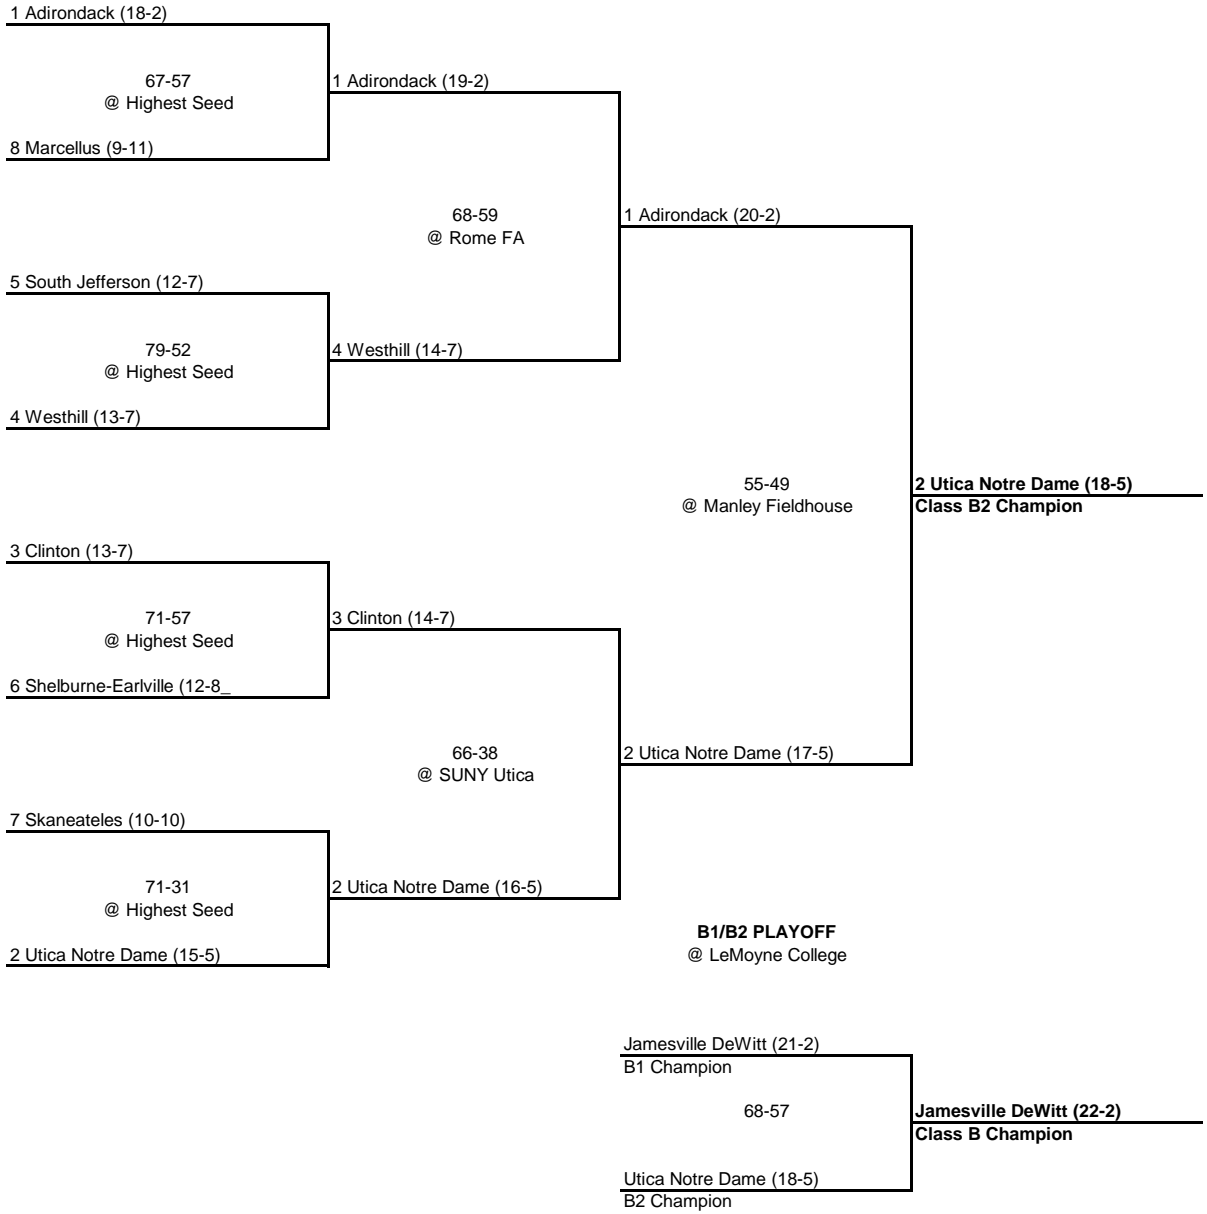

**Jamesville DeWitt (22-2)**  
**Class B Champion**

**2003 CLASS B2 CHAMPIONSHIP**

**New York State Section III**

QUARTERFINAL

SEMI FINAL

FINAL

**2003 CLASS C1 CHAMPIONSHIP**

**New York State Section III**