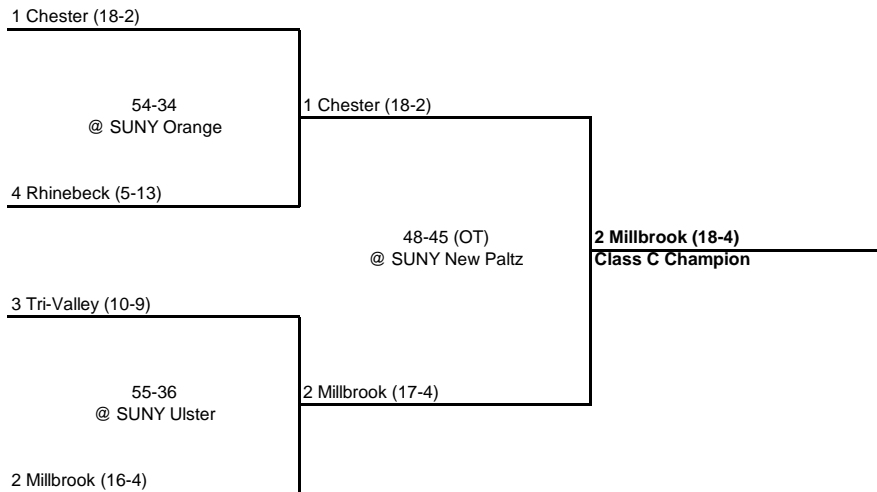

2004 CLASS AA CHAMPIONSHIP

New York State Section IX

QUARTERFINAL

SEMI FINAL

FINAL

2004 CLASS A CHAMPIONSHIP

New York State Section IX

QUARTERFINAL

SEMI FINAL

FINAL

2004 CLASS B CHAMPIONSHIP

New York State Section IX

QUARTERFINAL

SEMI FINAL

FINAL

2004 Class C CHAMPIONSHIP

New York State Section IX

SEMI FINAL

FINAL

2004 CLASS D CHAMPIONSHIP

New York State Section IX

SEMI FINAL

FINAL

1 S.S. Seward (18-2)