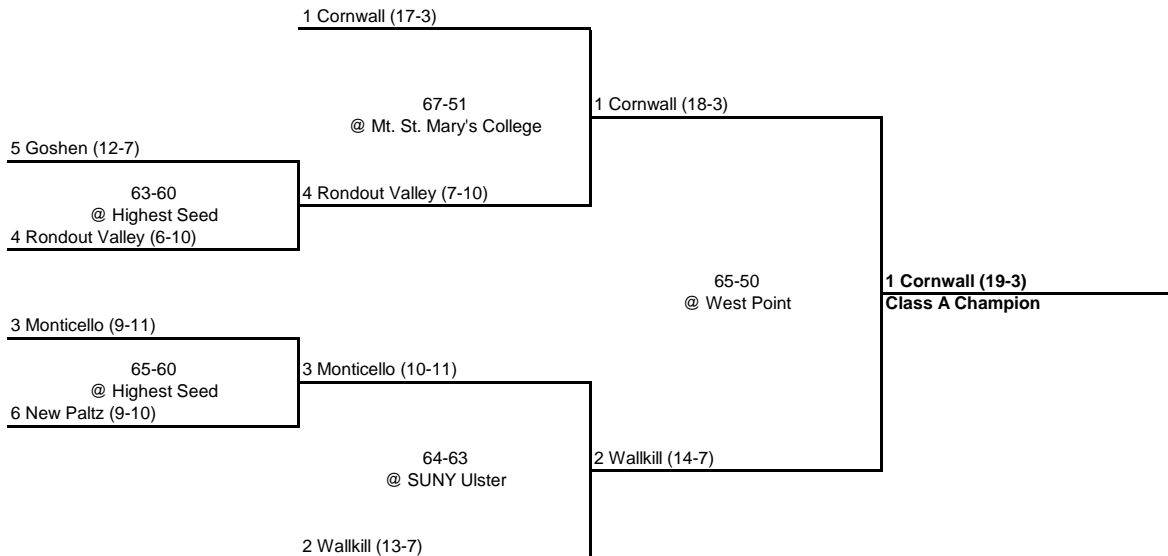

2004 CLASS AA CHAMPIONSHIP

New York State Section IX

QUARTERFINAL

SEMI FINAL

FINAL

2004 CLASS A CHAMPIONSHIP

New York State Section IX

QUARTERFINAL

SEMI FINAL

FINAL

2004 CLASS B CHAMPIONSHIP

New York State Section IX

QUARTERFINAL

SEMI FINAL

FINAL

2004 Class C CHAMPIONSHIP

New York State Section IX

SEMI FINAL

FINAL

2004 CLASS D CHAMPIONSHIP

New York State Section IX

SEMI FINAL

FINAL

1 S.S. Seward (18-2)