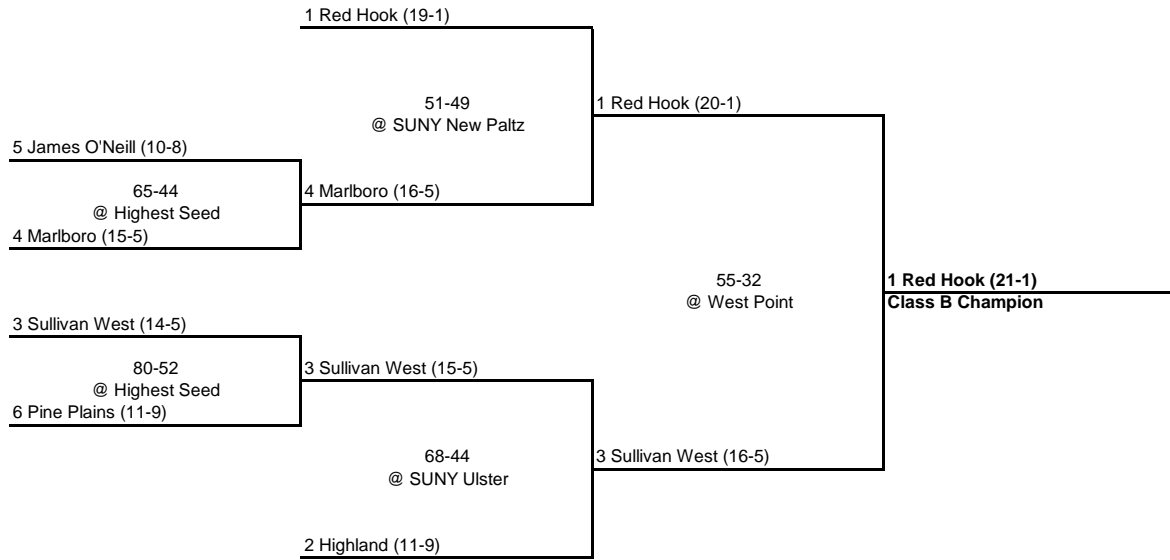

2004 CLASS AA CHAMPIONSHIP

New York State Section IX

QUARTERFINAL

SEMI FINAL

FINAL

2004 CLASS A CHAMPIONSHIP

New York State Section IX

QUARTERFINAL

SEMI FINAL

FINAL

2004 CLASS B CHAMPIONSHIP

New York State Section IX

QUARTERFINAL

SEMI FINAL

FINAL

2004 Class C CHAMPIONSHIP

New York State Section IX

SEMI FINAL

FINAL

2004 CLASS D CHAMPIONSHIP

New York State Section IX

SEMI FINAL

FINAL

1 S.S. Seward (18-2)