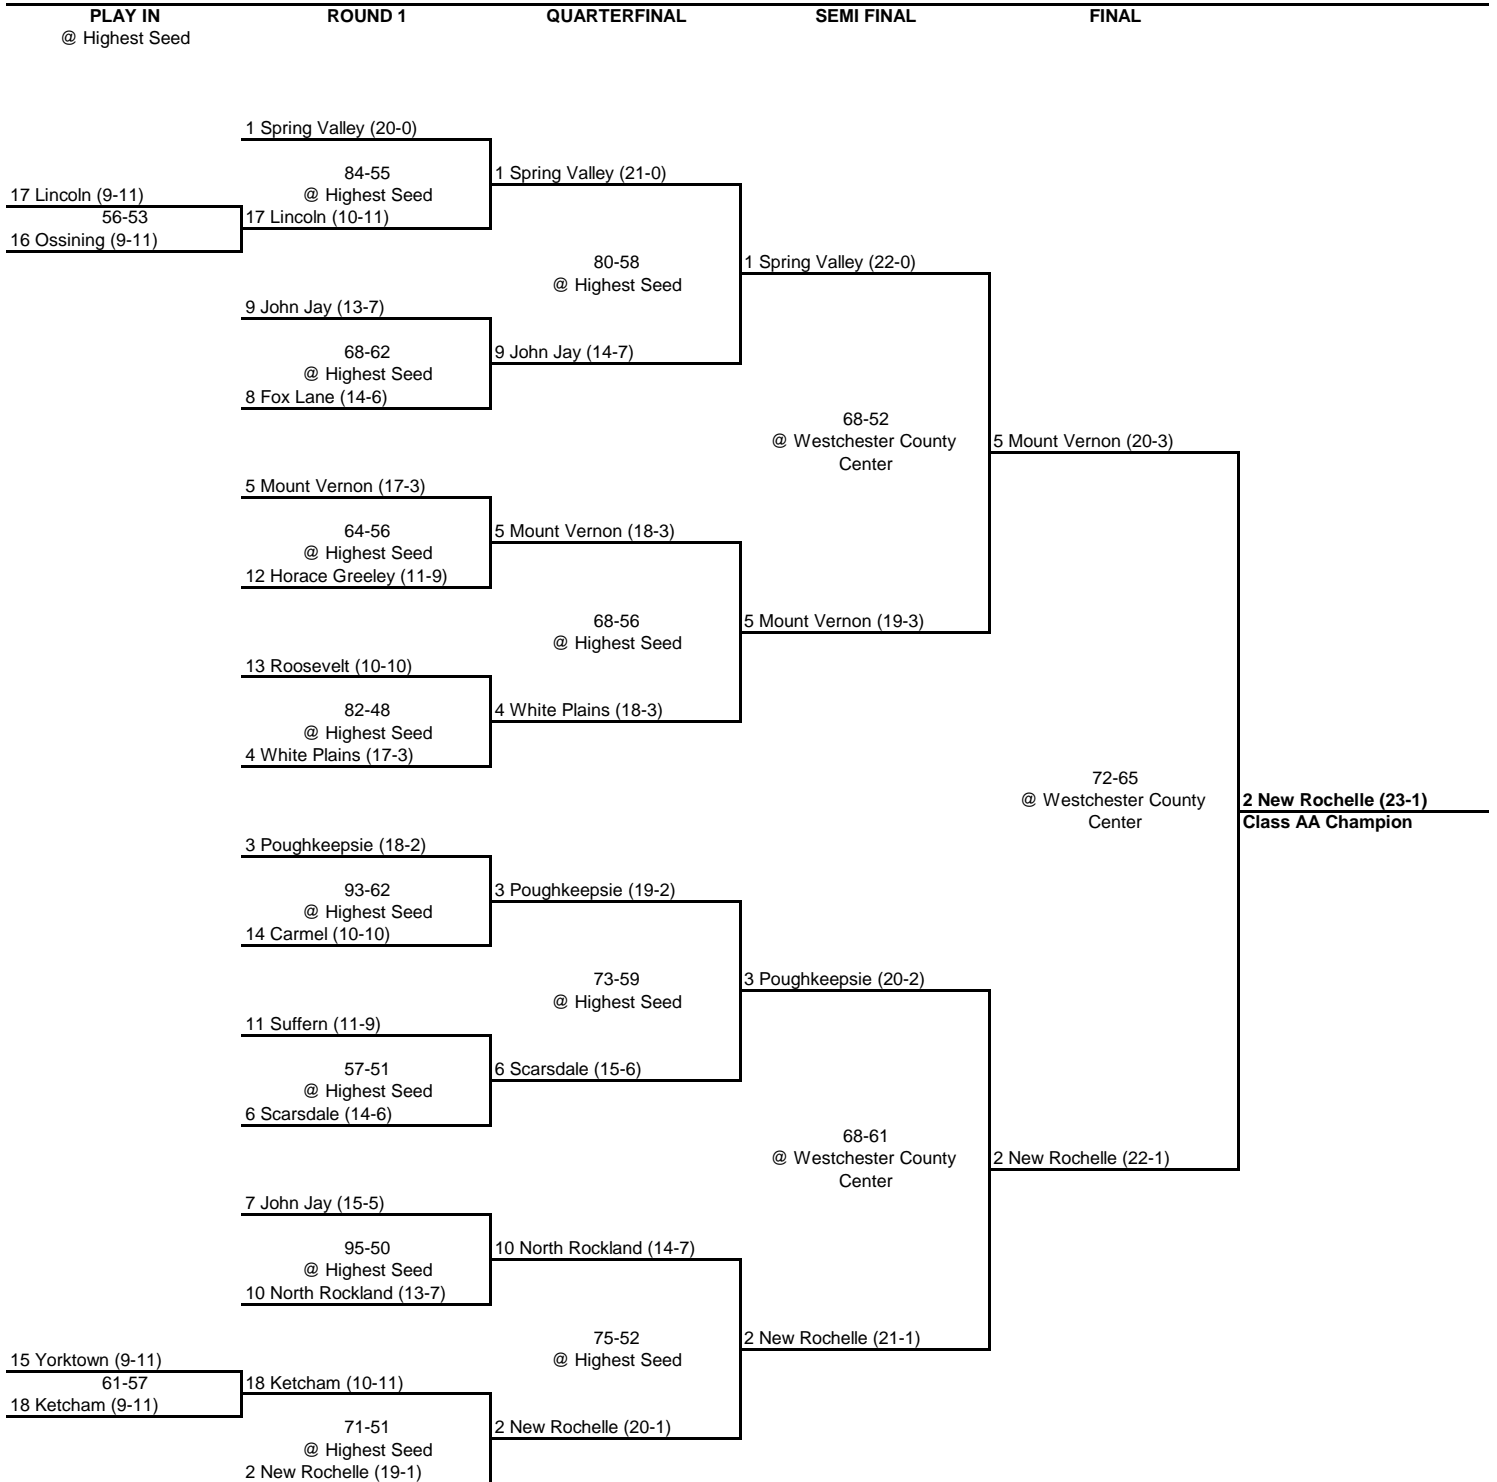

2005 CLASS AA CHAMPIONSHIP

New York State Section I

2005 CLASS A CHAMPIONSHIP

New York State Section I

ROUND 1

ROUND 2

QUARTERFINAL

SEMI FINAL