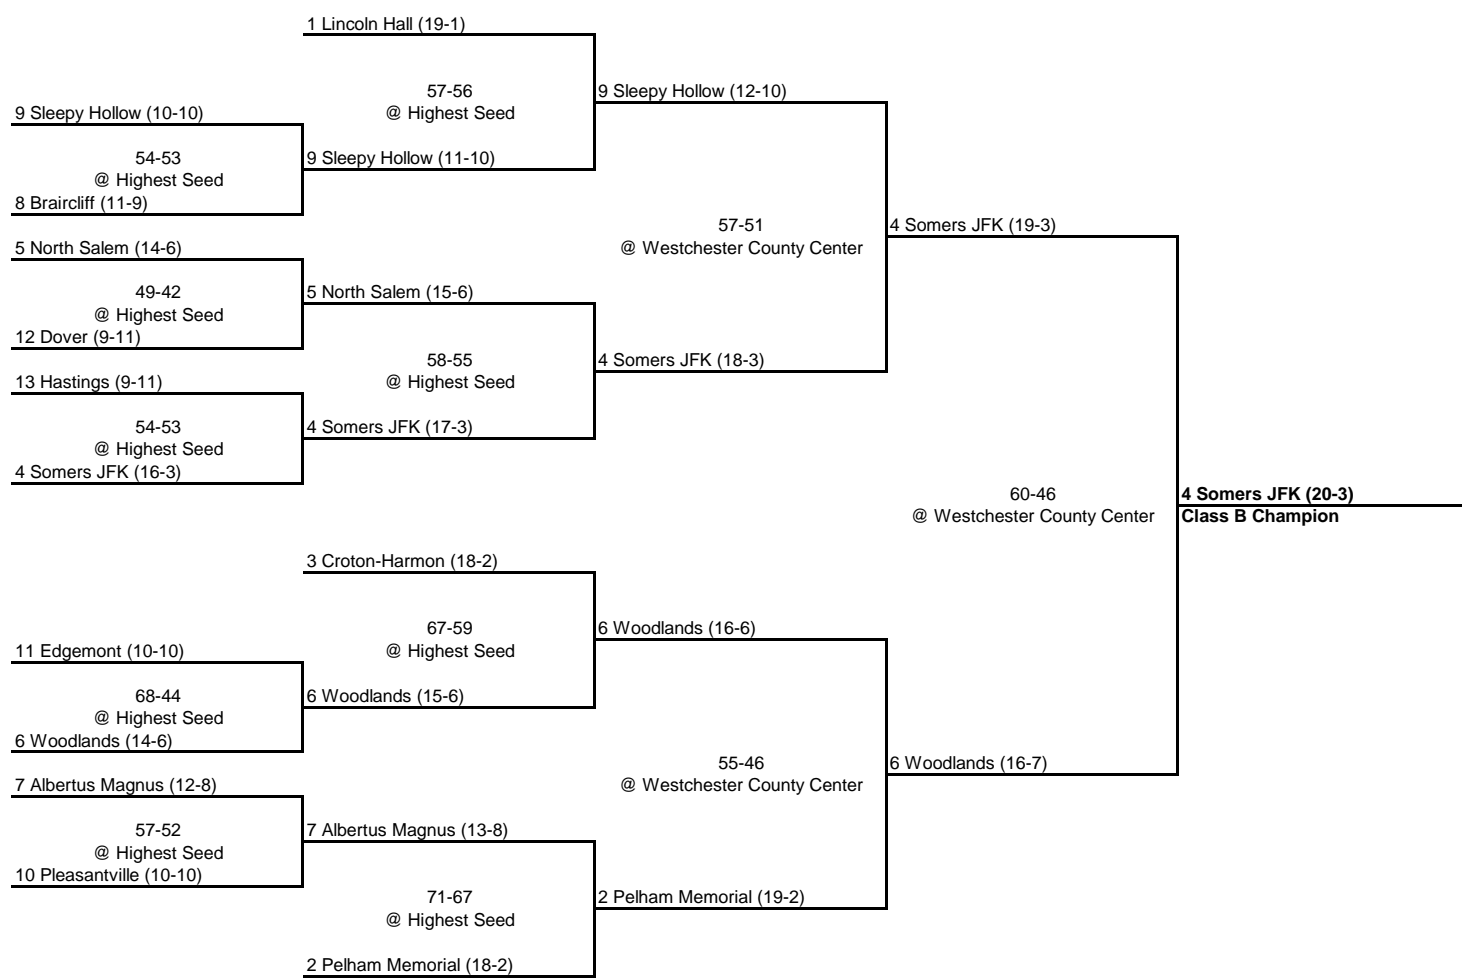

2006 CLASS B CHAMPIONSHIP

New York State Section I

ROUND 1   QUARTERFINAL   SEMI FINAL   FINAL