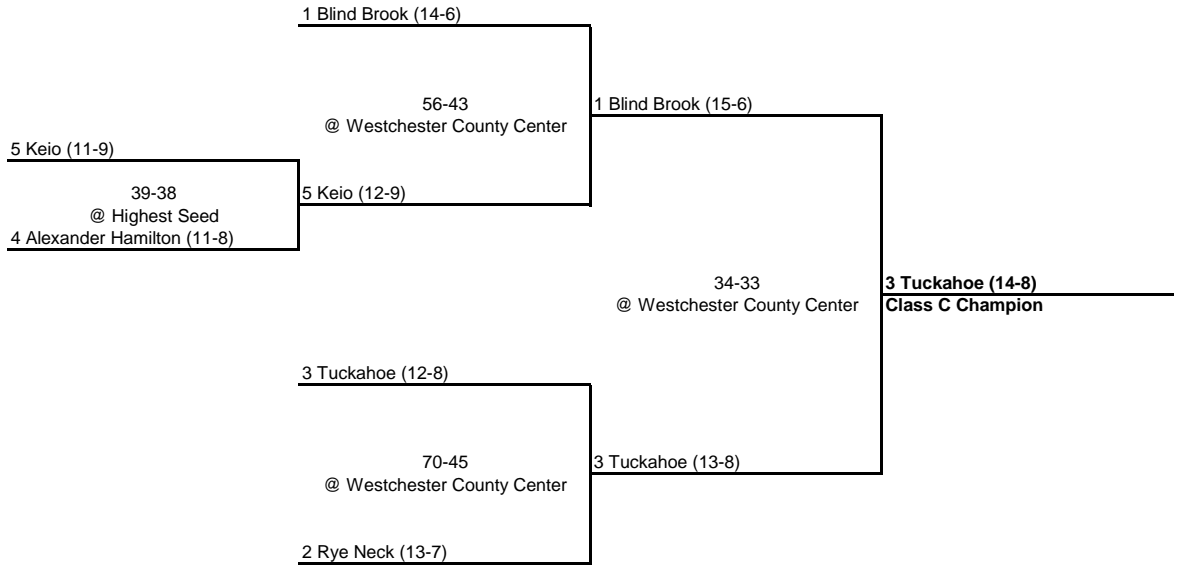

2006 CLASS C CHAMPIONSHIP

New York State Section I

QUARTERFINAL

SEMI FINAL

FINAL