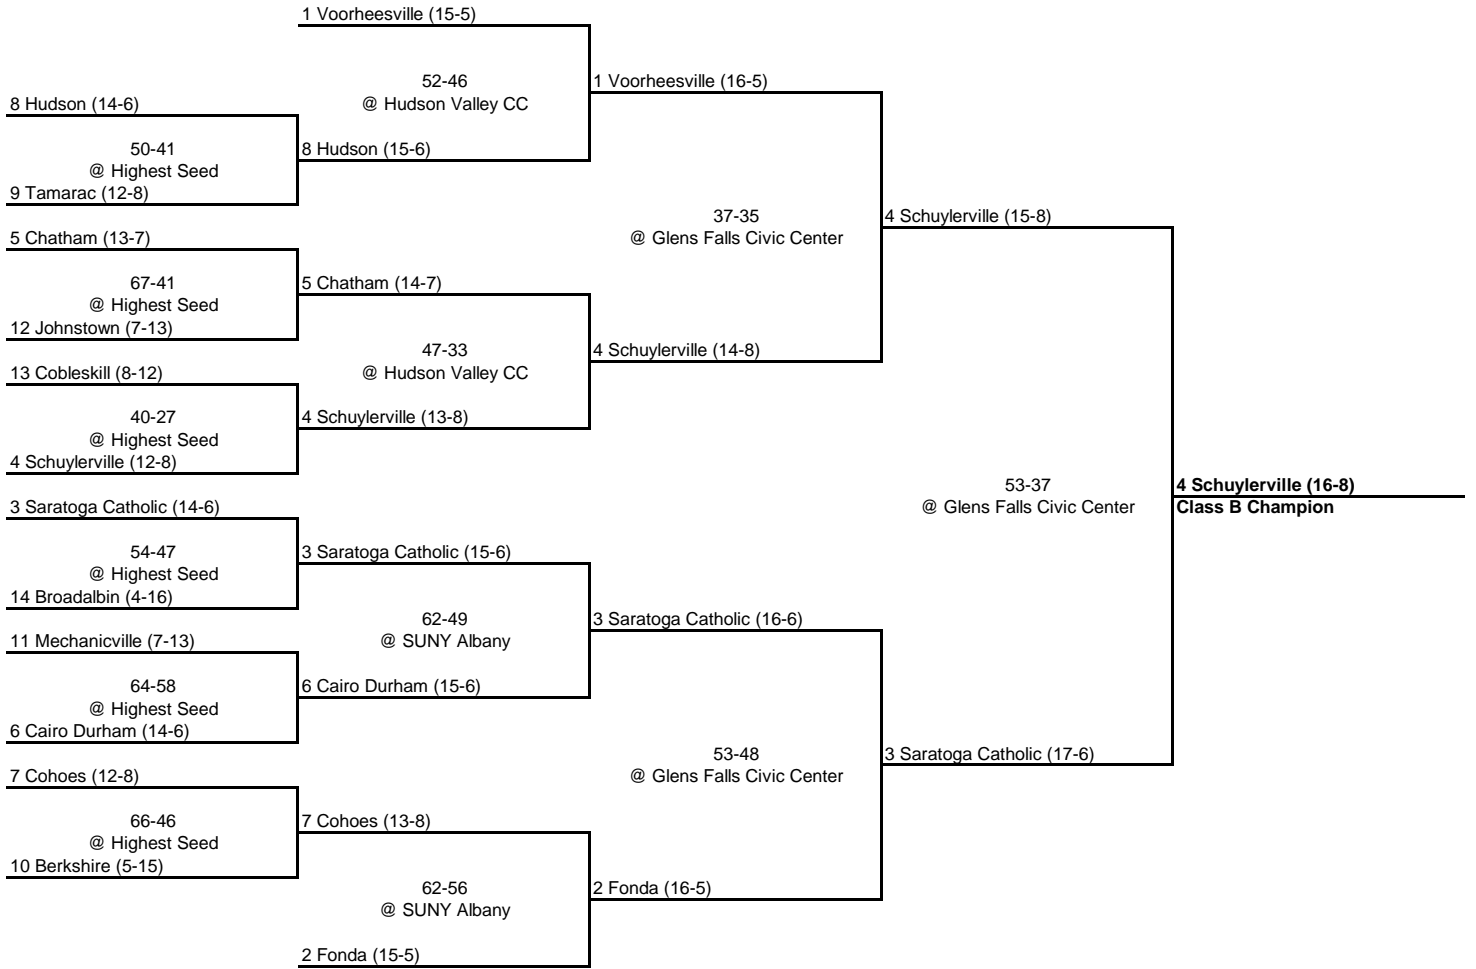

2006 CLASS B CHAMPIONSHIP

New York State Section II

ROUND 1

QUARTERFINAL

SEMI FINAL

FINAL