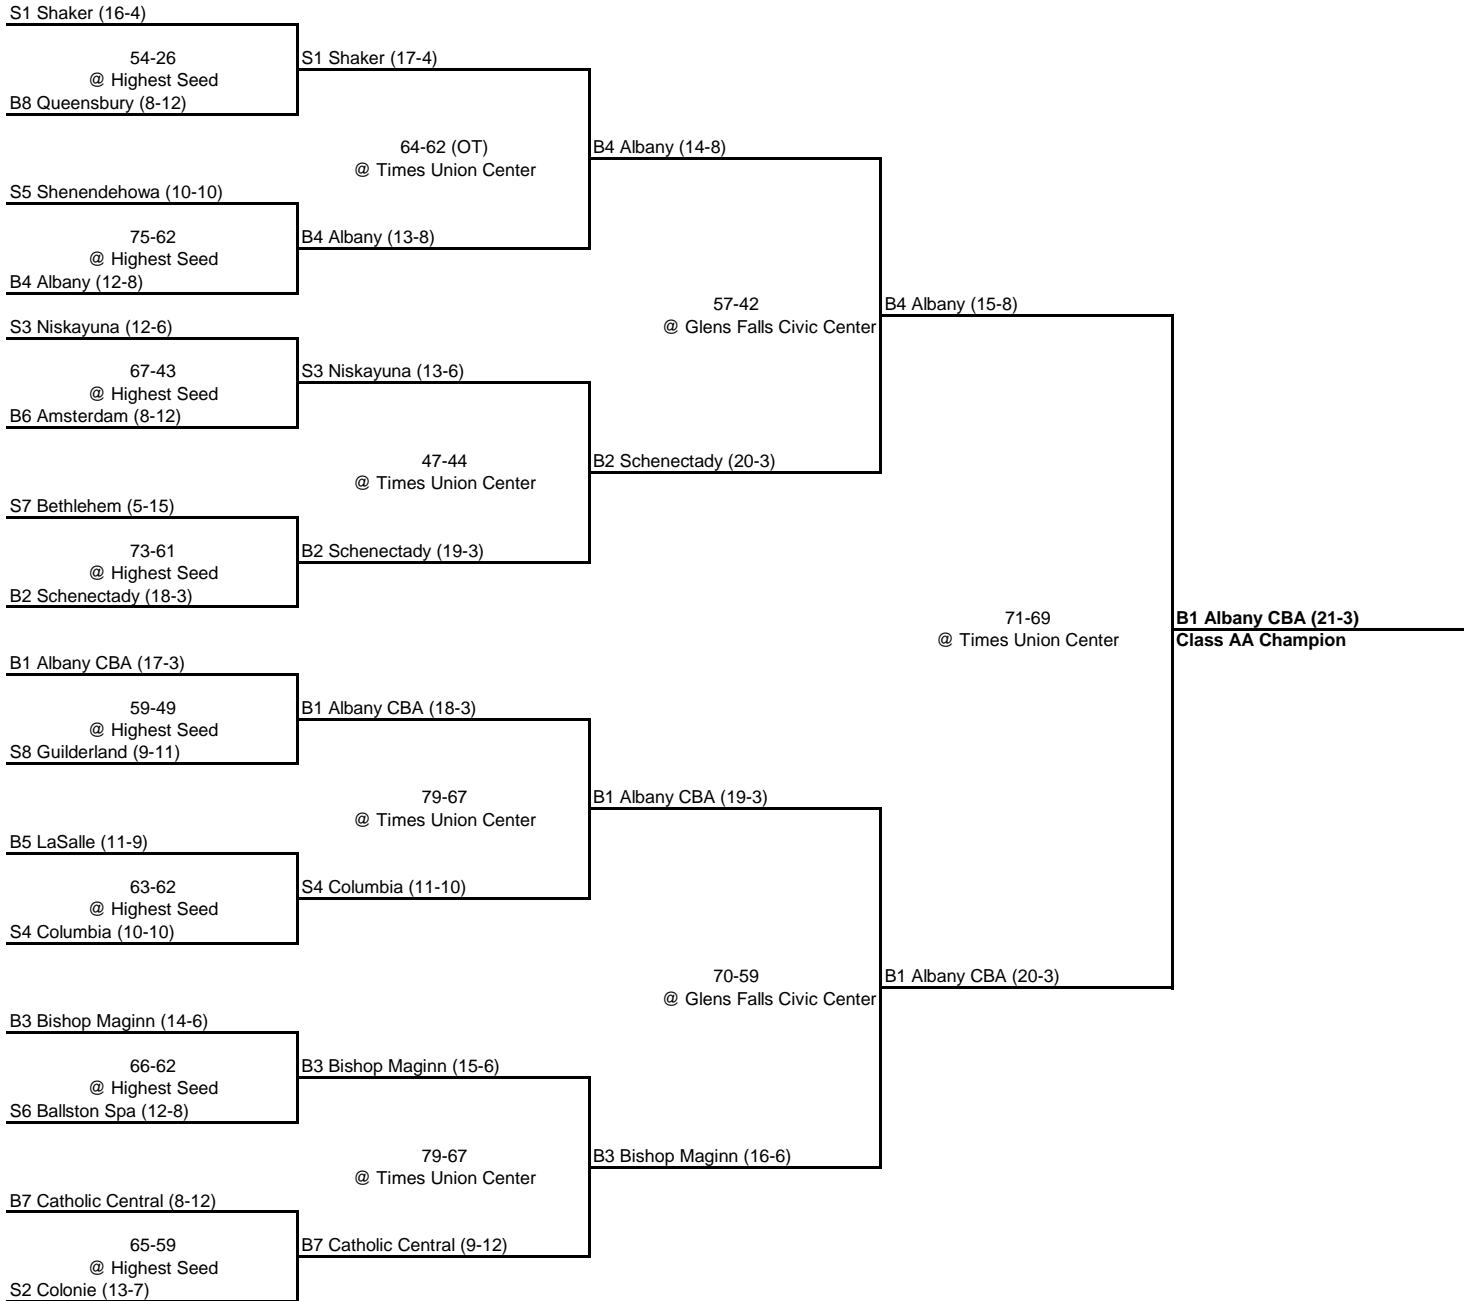

2006 CLASS AA CHAMPIONSHIP

New York State Section II

ROUND 1

QUARTERFINAL

SEMI FINAL

FINAL

2006 CLASS A CHAMPIONSHIP

New York State Section II