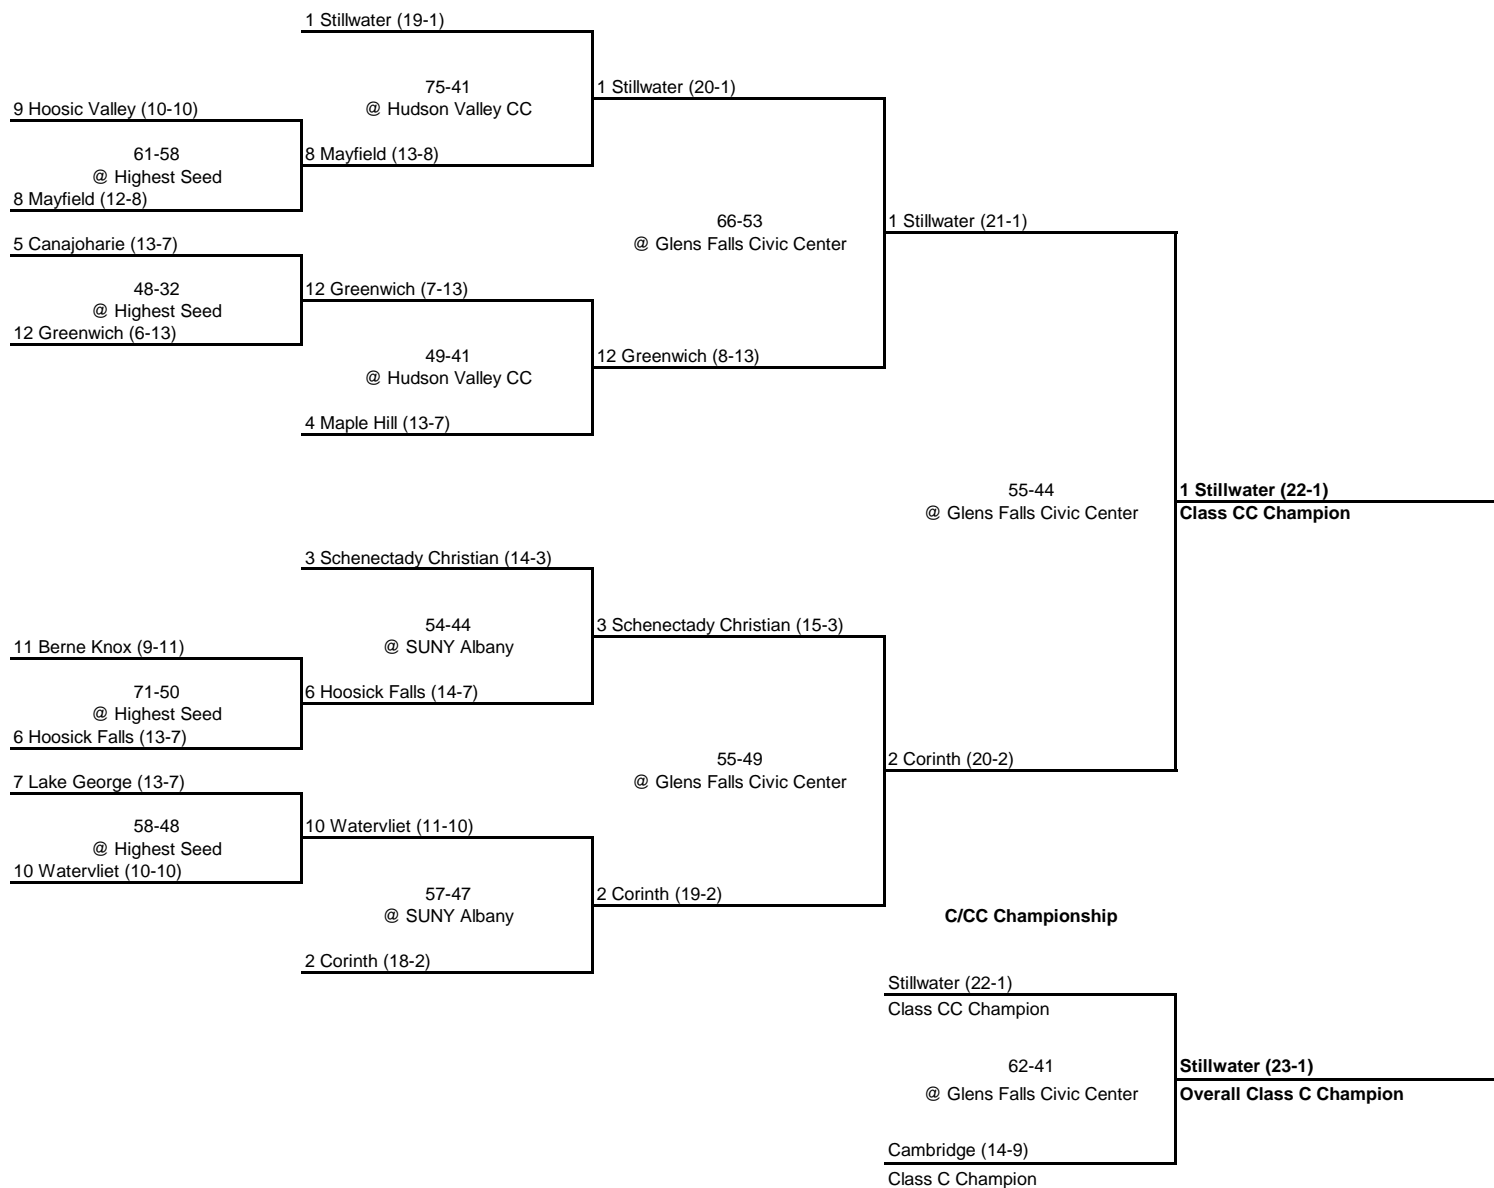

SEMI FINAL

FINAL

2006 CLASS CC CHAMPIONSHIP

New York State Section II

ROUND 1

QUARTERFINAL

SEMI FINAL

FINAL