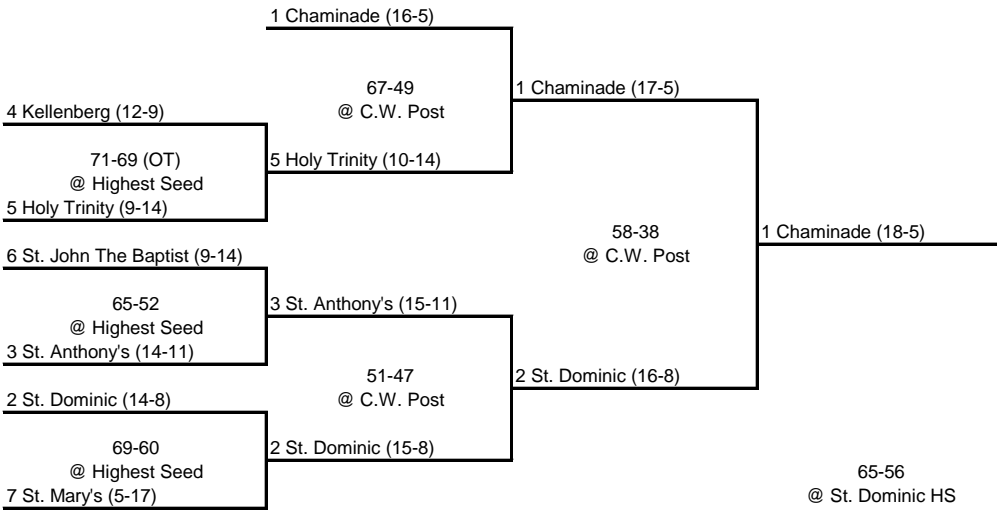

ROUND 1

ROUND 2

QUARTERFINAL

SEMI FINAL

FINAL

Long Island

Manhattan Cup

NYC

2008 CHSAA B Playoff Bracket

2008 NSCHSAA Playoff Bracket

2008 Manhattan Cup Playoff Bracket

QUARTERFINAL

SEMI FINAL

FINAL