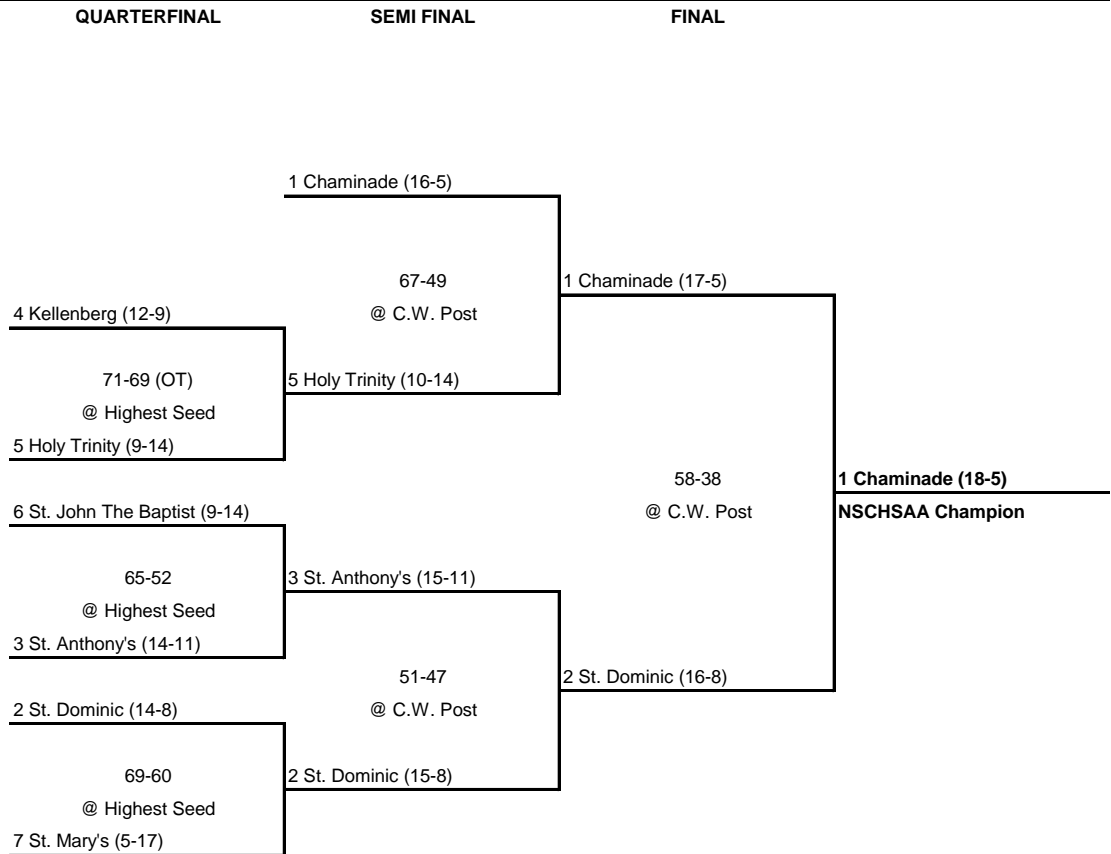


2008 CHSAA AA Intersectional Playoff Bracket

QUARTERFINAL

SEMI FINAL

FINAL

Holy Cross (18-8)

64-50
@ Christ The Knig
St. Peter's (22-6)

Holy Cross (19-8)

Xaverian (13-13)

ROUND 1

ROUND 2

QUARTERFINAL

SEMI FINAL

FINAL

Long Island

Manhattan Cup

NYC

2008 CHSAA B Playoff Bracket

2008 NSCHSAA Playoff Bracket

2008 Manhattan Cup Playoff Bracket

QUARTERFINAL

SEMI FINAL

FINAL