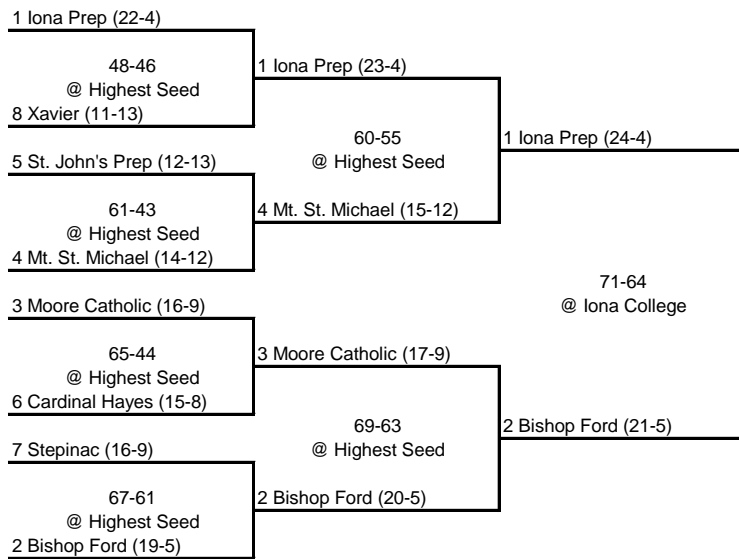


2008 CHSAA AA Intersectional Playoff Bracket

QUARTERFINAL

SEMI FINAL

FINAL

Holy Cross (18-8)

64-50
@ Christ The Knig
St. Peter's (22-6)

Holy Cross (19-8)

Xaverian (13-13)

79-70
@ St. Francis Prep
St. Raymond's (20-6)

Christ The King (21-5)

69-56
@ St. John's University

Christ The King (22-5)

56-48
@ Fordham University

Holy Cross (21-8)
CHSAA AA Champion

2008 CHSAA A Playoff Bracket

ROUND 1

ROUND 2

QUARTERFINAL

SEMI FINAL

FINAL

Long Island

Manhattan Cup

NYC

2008 CHSAA B Playoff Bracket

2008 NSCHSAA Playoff Bracket

2008 Manhattan Cup Playoff Bracket

QUARTERFINAL

SEMI FINAL

FINAL