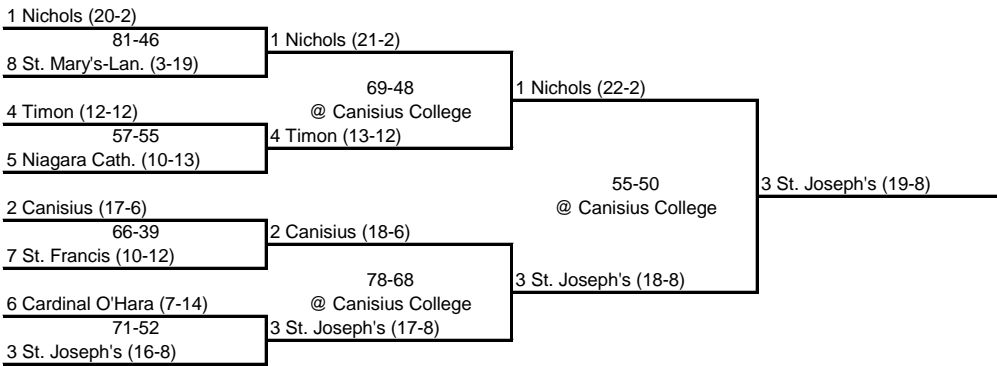

79-70
@ St. Francis Prep
St. Raymond's (20-6)

Christ The King (21-5)

69-56
@ St. John's University

Christ The King (22-5)

56-48
@ Fordham University

Holy Cross (21-8)
CHSAA AA Champion

2008 CHSAA A Playoff Bracket

ROUND 1

ROUND 2

QUARTERFINAL

SEMI FINAL

FINAL

Long Island

Manhattan Cup

NYC

2008 CHSAA B Playoff Bracket

2008 NSCHSAA Playoff Bracket

2008 Manhattan Cup Playoff Bracket

QUARTERFINAL

SEMI FINAL

FINAL