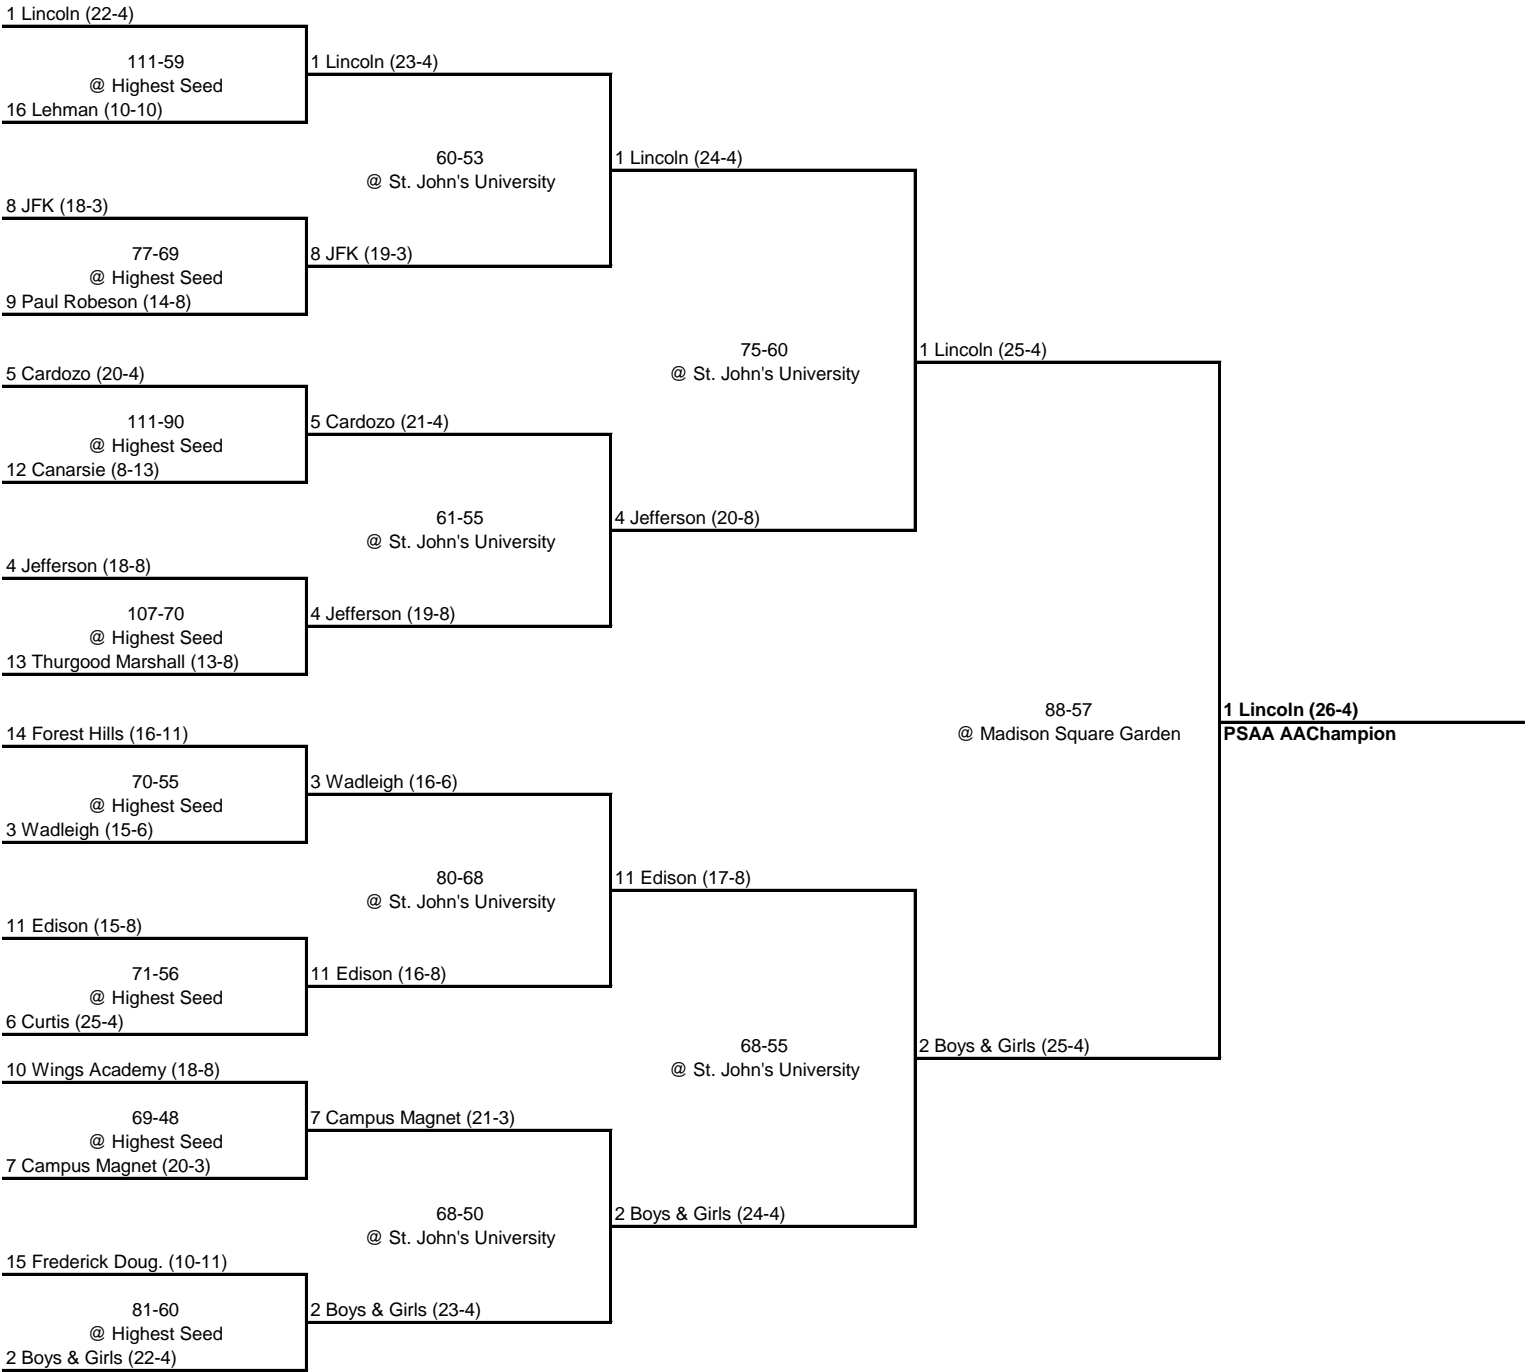

2008 PSAL AA Playoff Bracket

ROUND 1

QUARTERFINAL

SEMI FINAL

FINAL

2008 PSAL A Playoff Bracket

2008 PSAL B Playoff Bracket

2008 PSAL Borough Playoff Bracket

QUARTERFINAL
@ Highest Seed

SEMI FINAL

FINAL

BROOKLYN BOROUGH

BRONX BOROUGH

MANHATTAN BOROUGH

QUEENS BOROUGH