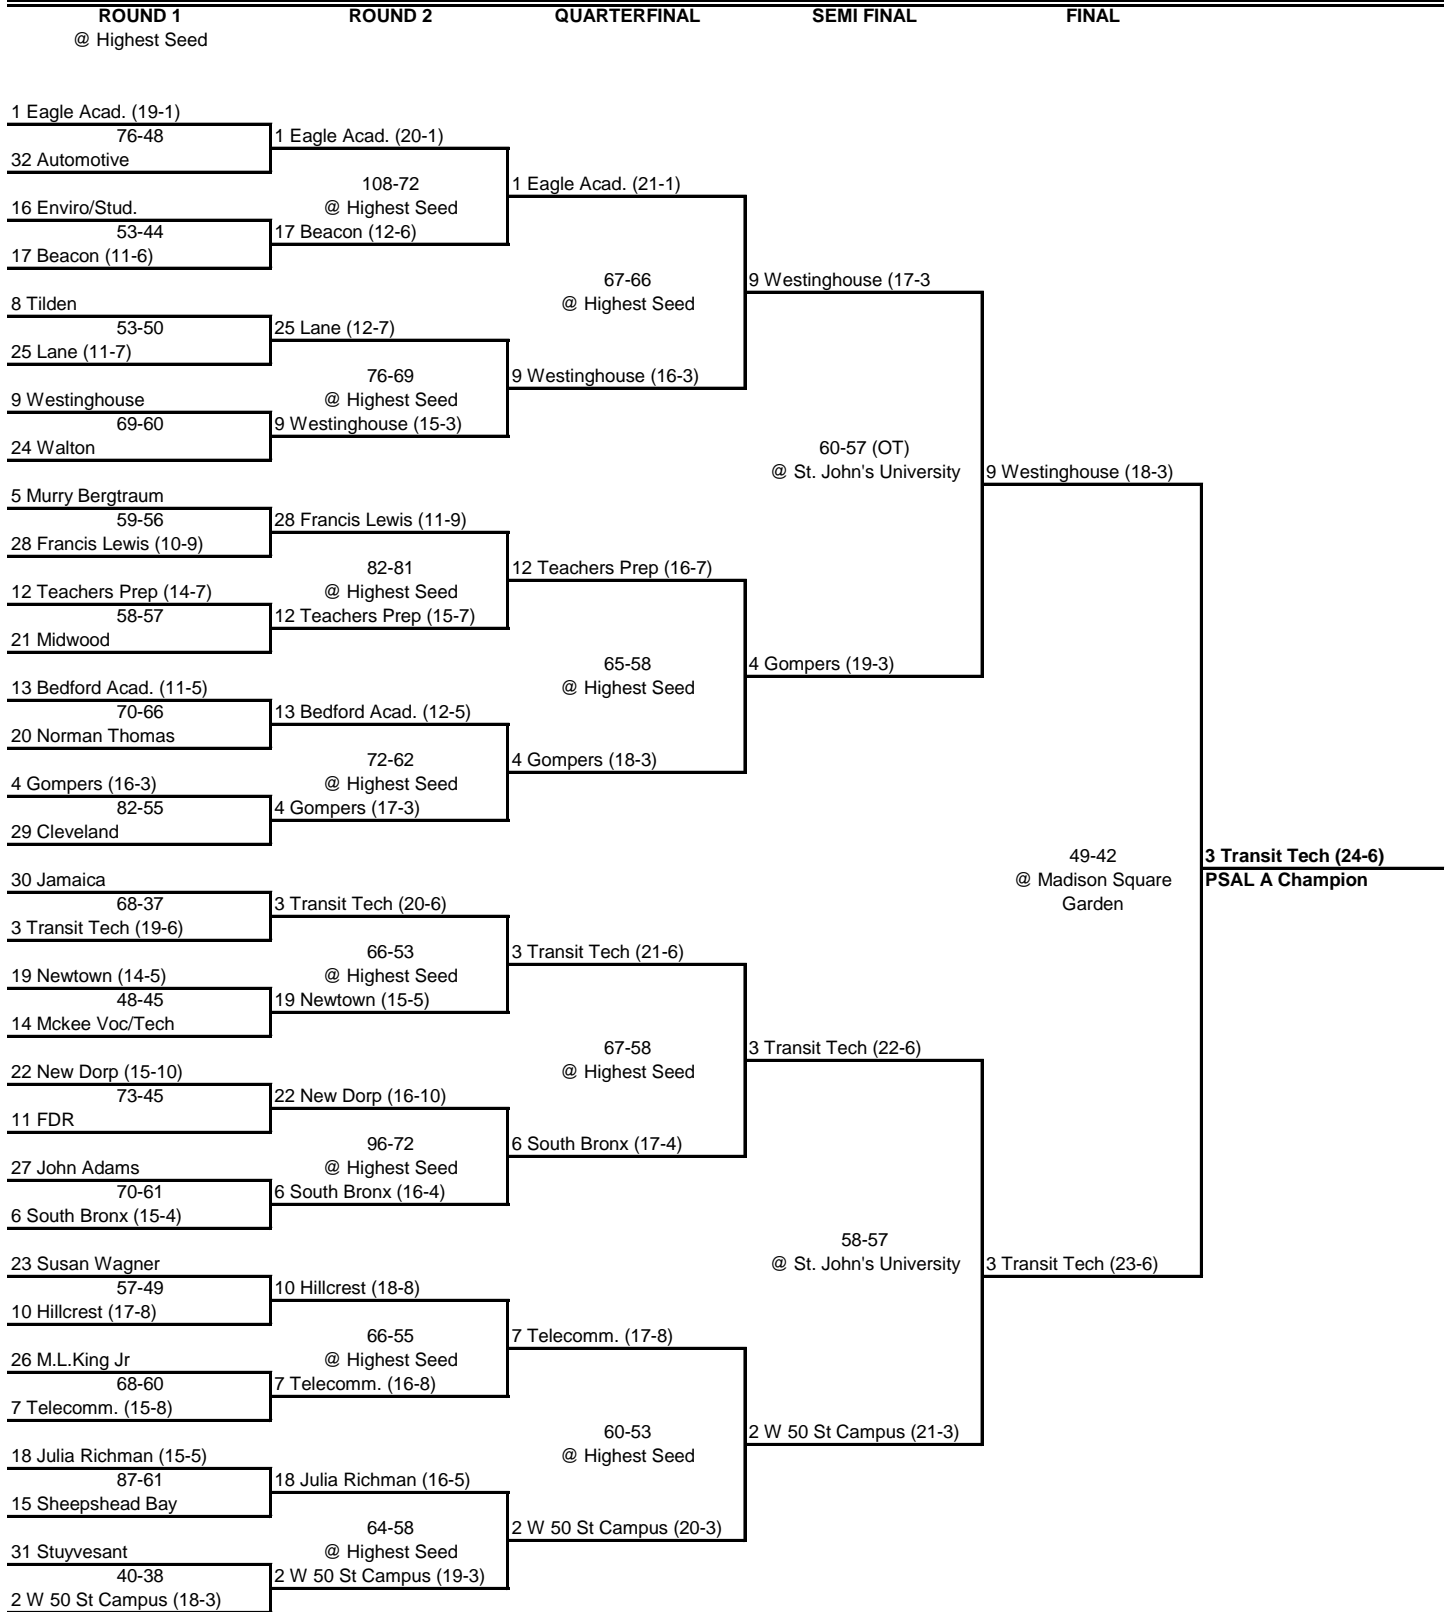

2008 PSAL AA Playoff Bracket

ROUND 1

QUARTERFINAL

SEMI FINAL

FINAL

2008 PSAL A Playoff Bracket

2008 PSAL B Playoff Bracket

2008 PSAL Borough Playoff Bracket

QUARTERFINAL
@ Highest Seed

SEMI FINAL

FINAL

BROOKLYN BOROUGH

BRONX BOROUGH

MANHATTAN BOROUGH

QUEENS BOROUGH