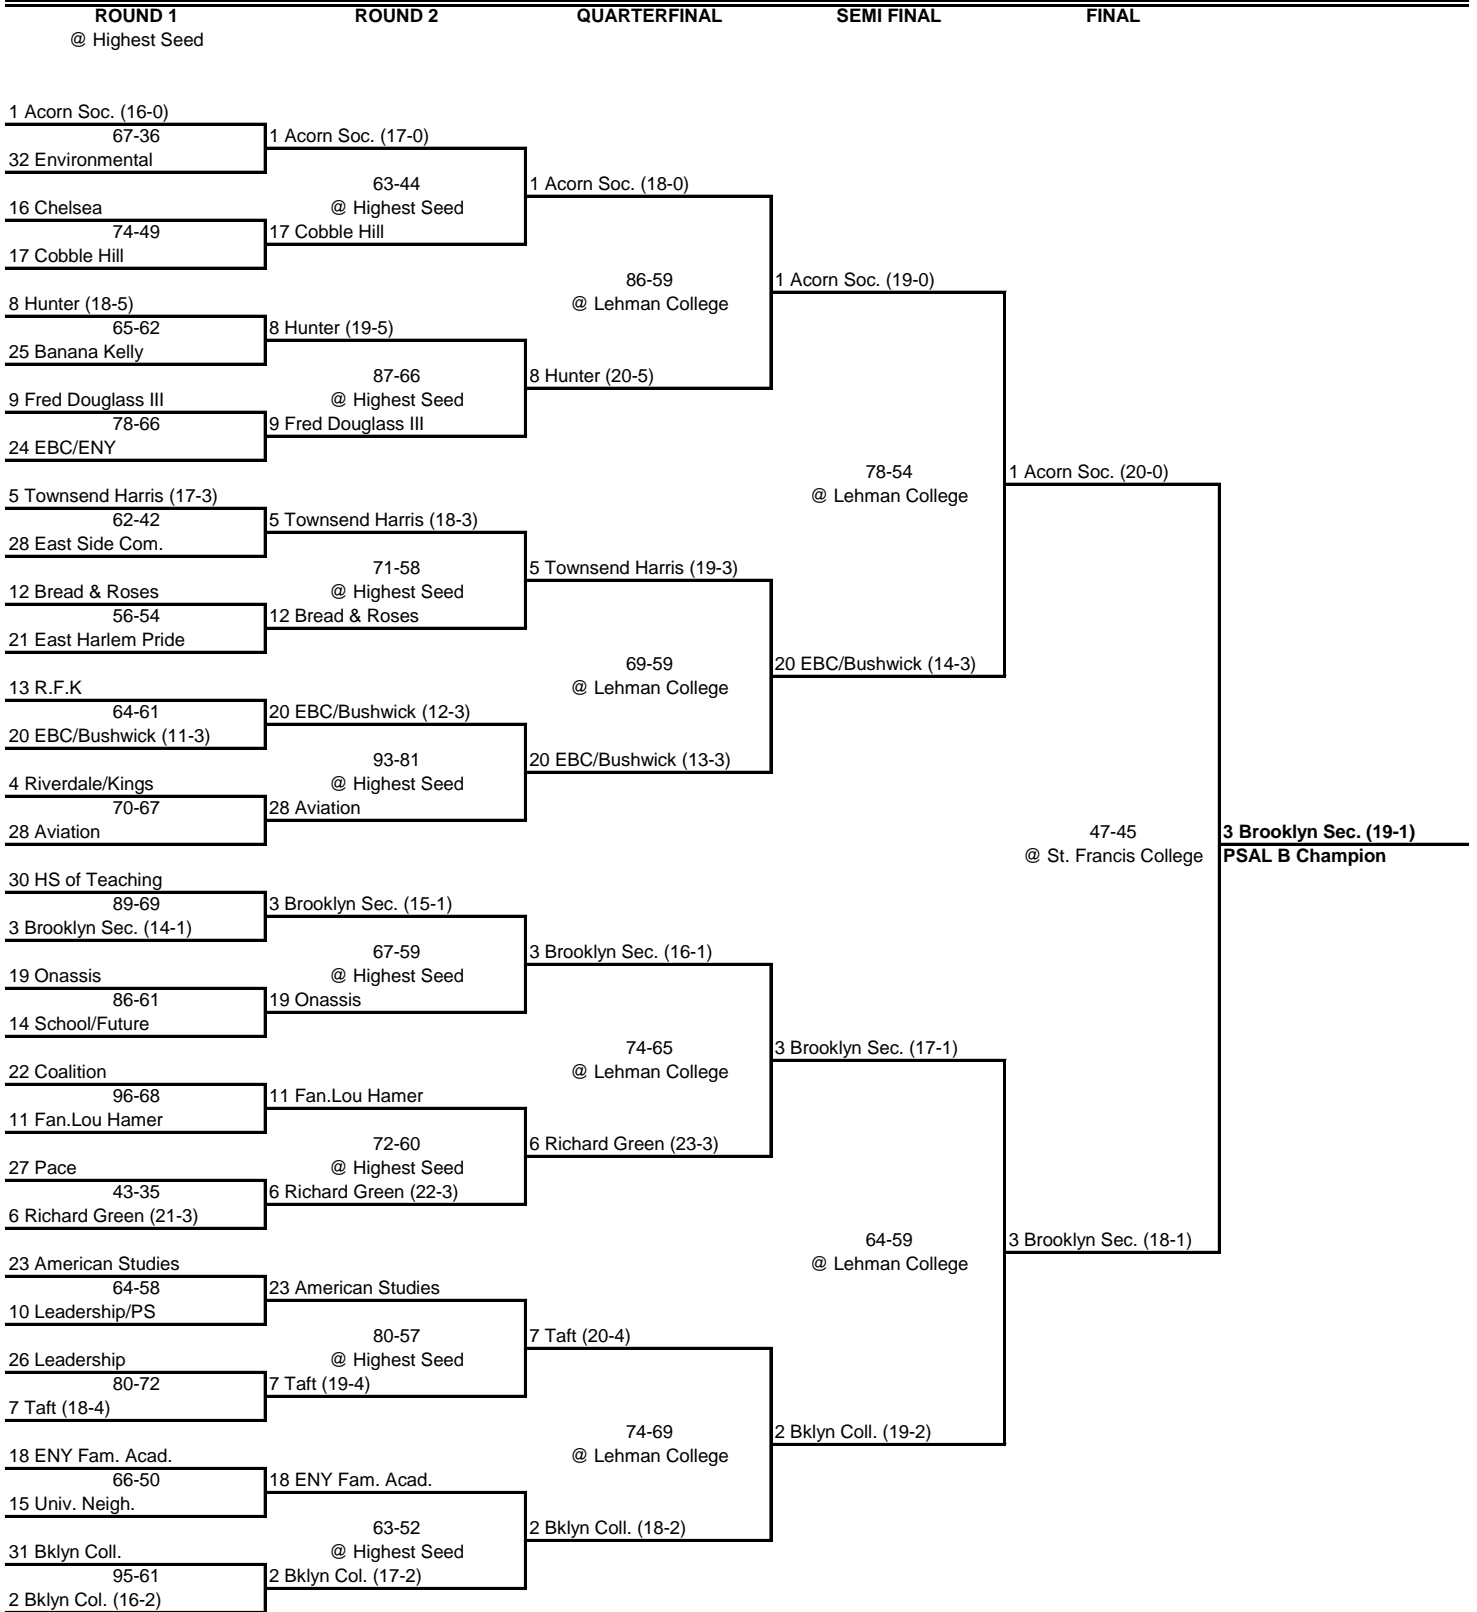

2008 PSAL AA Playoff Bracket

ROUND 1

QUARTERFINAL

SEMI FINAL

FINAL

2008 PSAL A Playoff Bracket

2008 PSAL B Playoff Bracket

2008 PSAL Borough Playoff Bracket

QUARTERFINAL
@ Highest Seed

SEMI FINAL

FINAL

BROOKLYN BOROUGH

BRONX BOROUGH

MANHATTAN BOROUGH

QUEENS BOROUGH