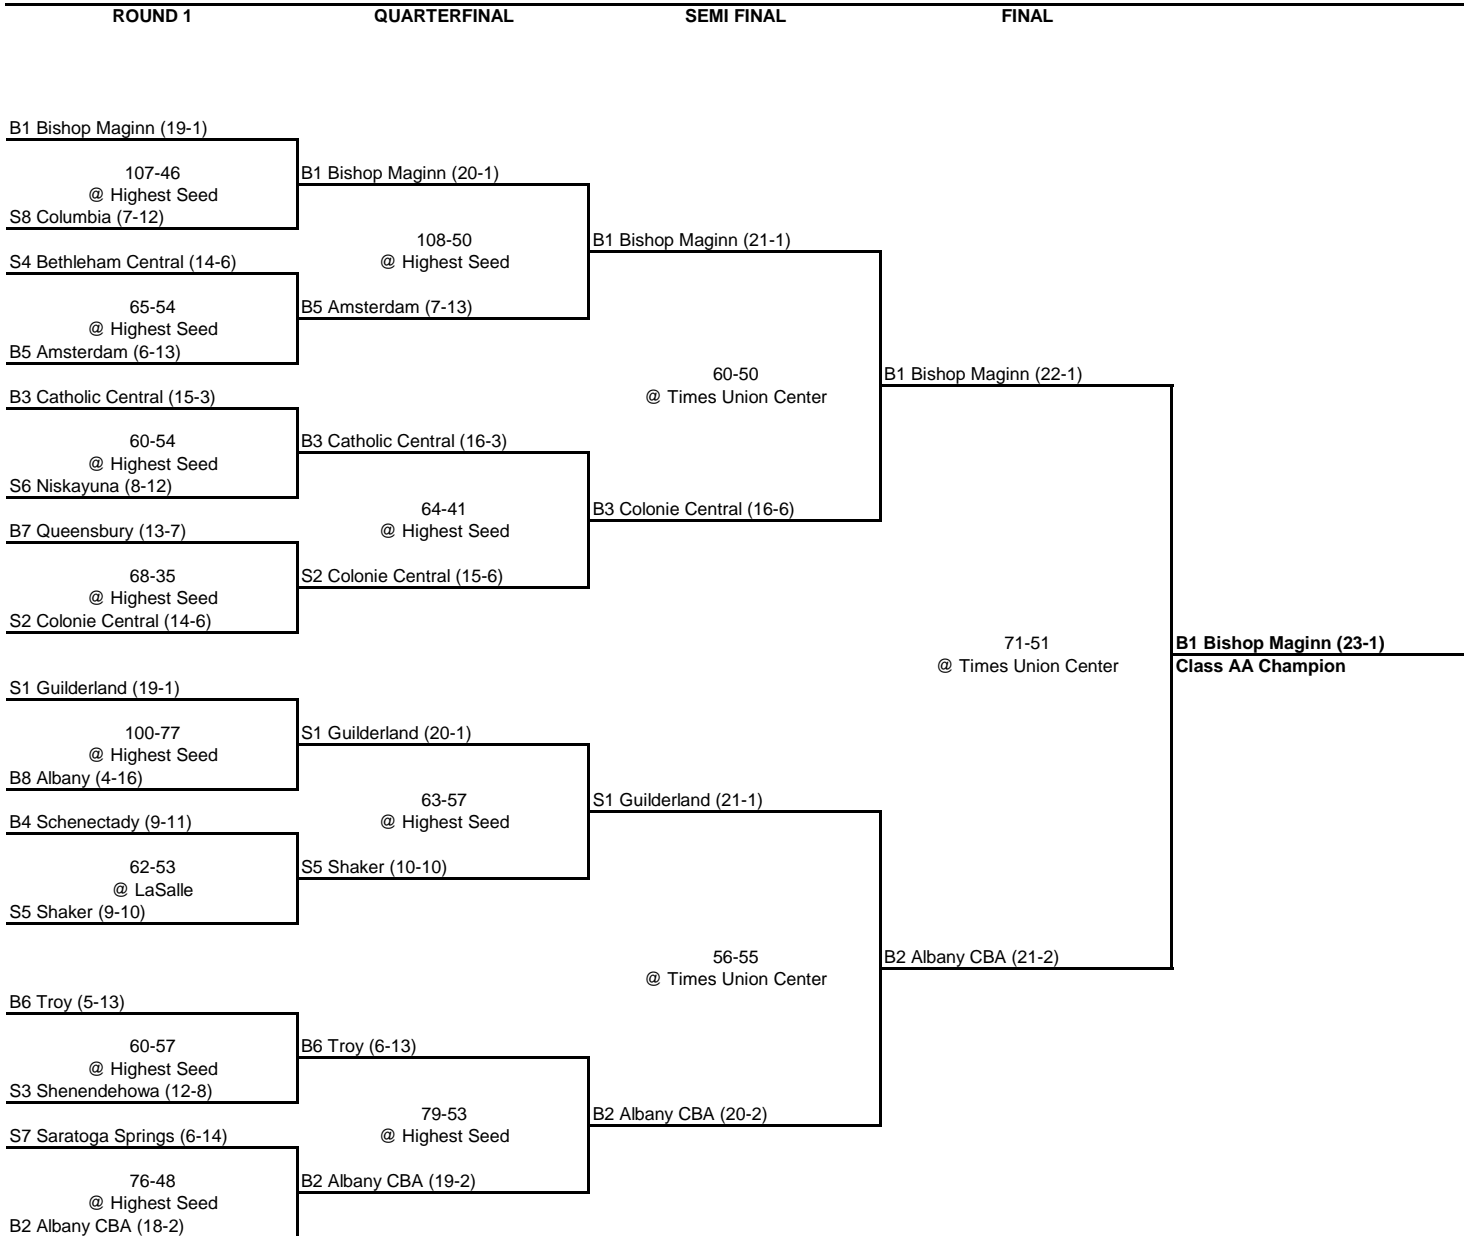

2008 CLASS AA CHAMPIONSHIP

New York State Section II

2008 CLASS A CHAMPIONSHIP

New York State Section II

ROUND 1

QUARTERFINAL

SEMI FINAL

FINAL