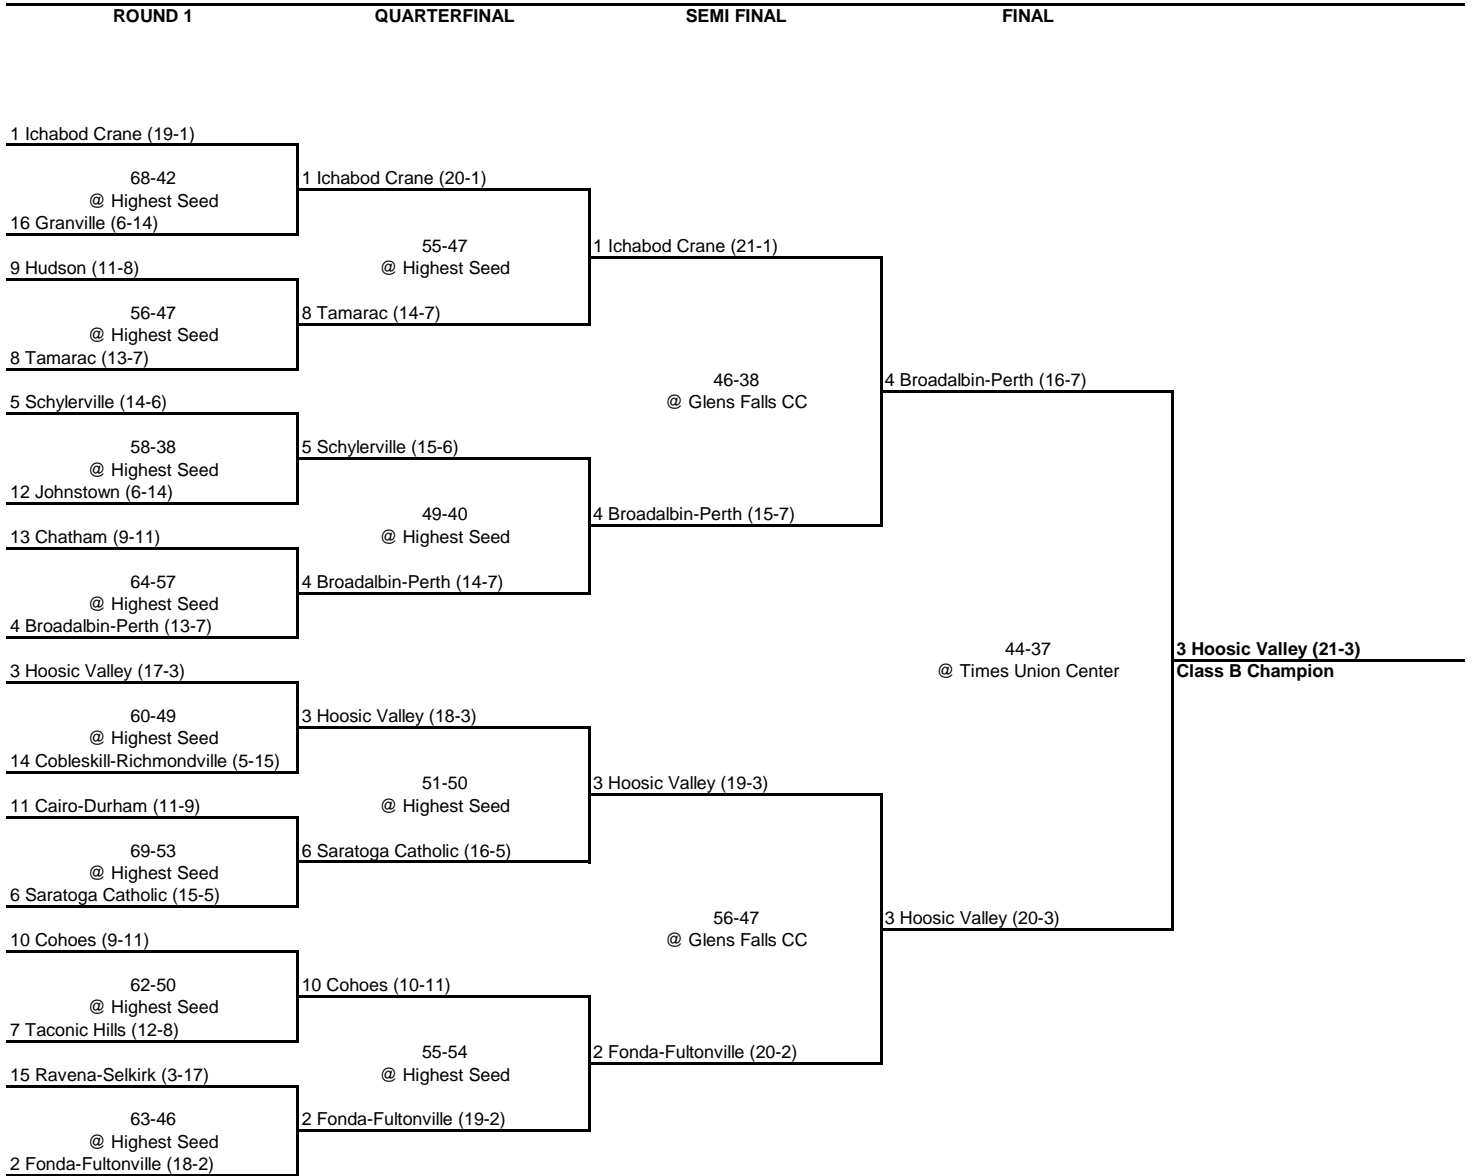

2008 CLASS B CHAMPIONSHIP

New York State Section II