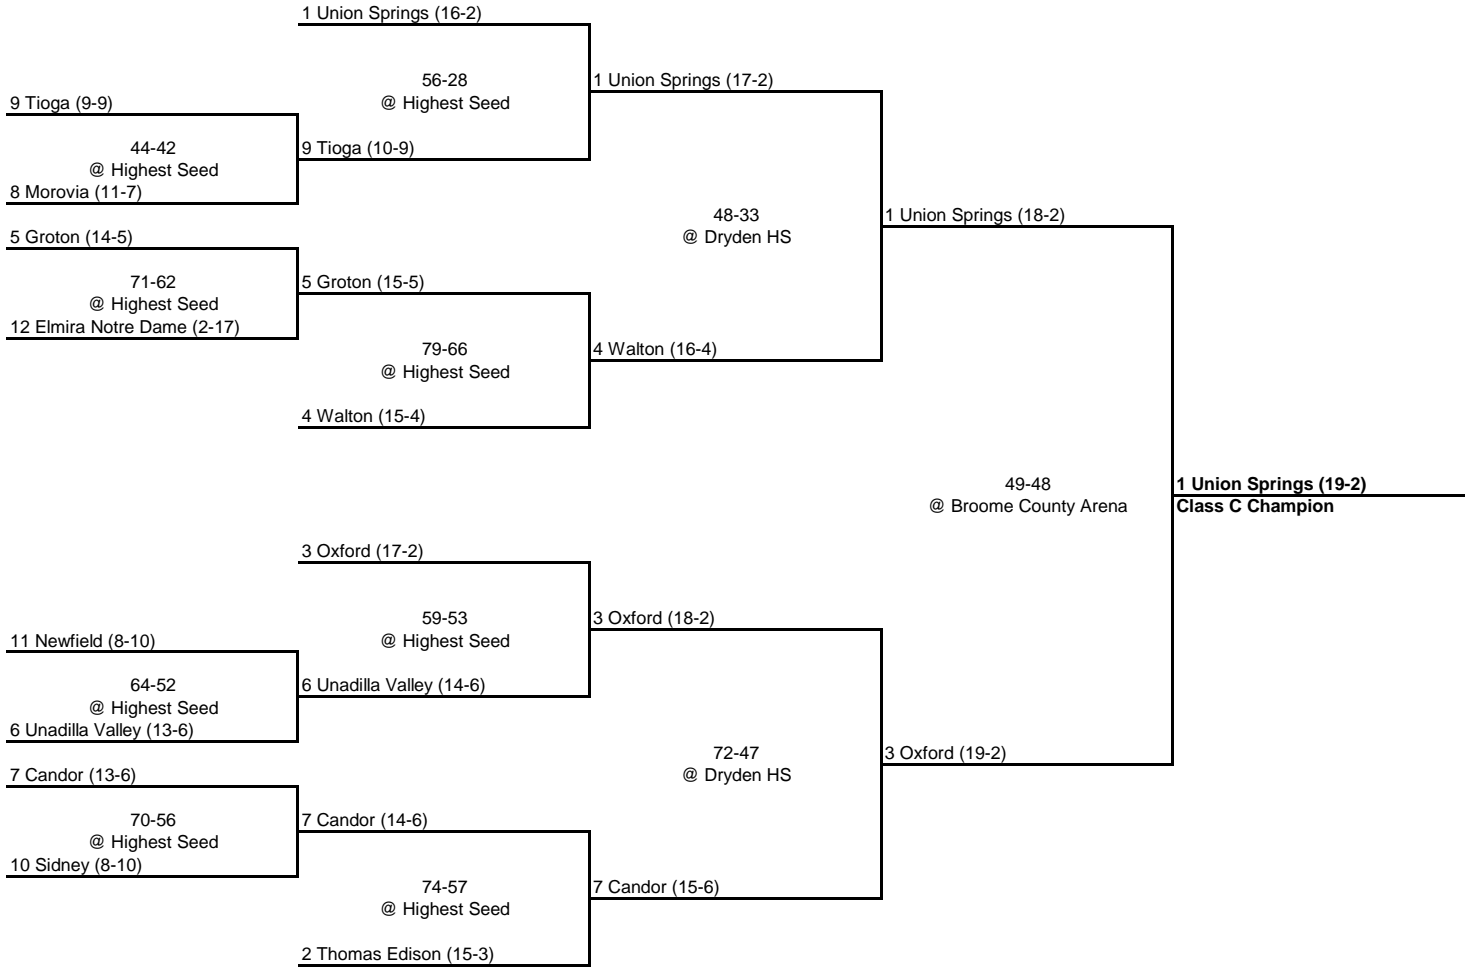

## New York State Section IV

ROUND 1

QUARTERFINAL

SEMI FINAL

FINAL

**2008 CLASS C CHAMPIONSHIP**

**New York State Section IV**

ROUND 1

QUARTERFINAL

SEMI FINAL

FINAL