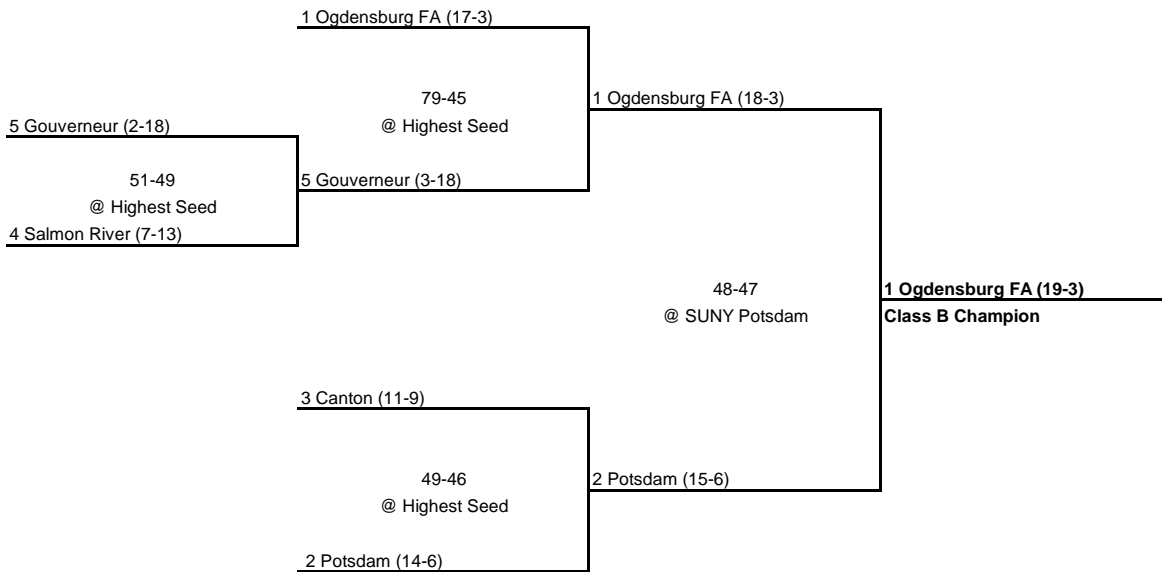

FINAL

---

---

**2008 CLASS B CHAMPIONSHIP**

---

---

**New York State Section X**

QUARTERFINAL

SEMI FINAL

FINAL

**2008 CLASS C CHAMPIONSHIP**

**New York State Section X**

QUARTERFINAL

SEMI FINAL

FINAL

**2008 CLASS D CHAMPIONSHIP**

**New York State Section X**

---

---

**2008 Section X Overall Championship Bracket**

---

---