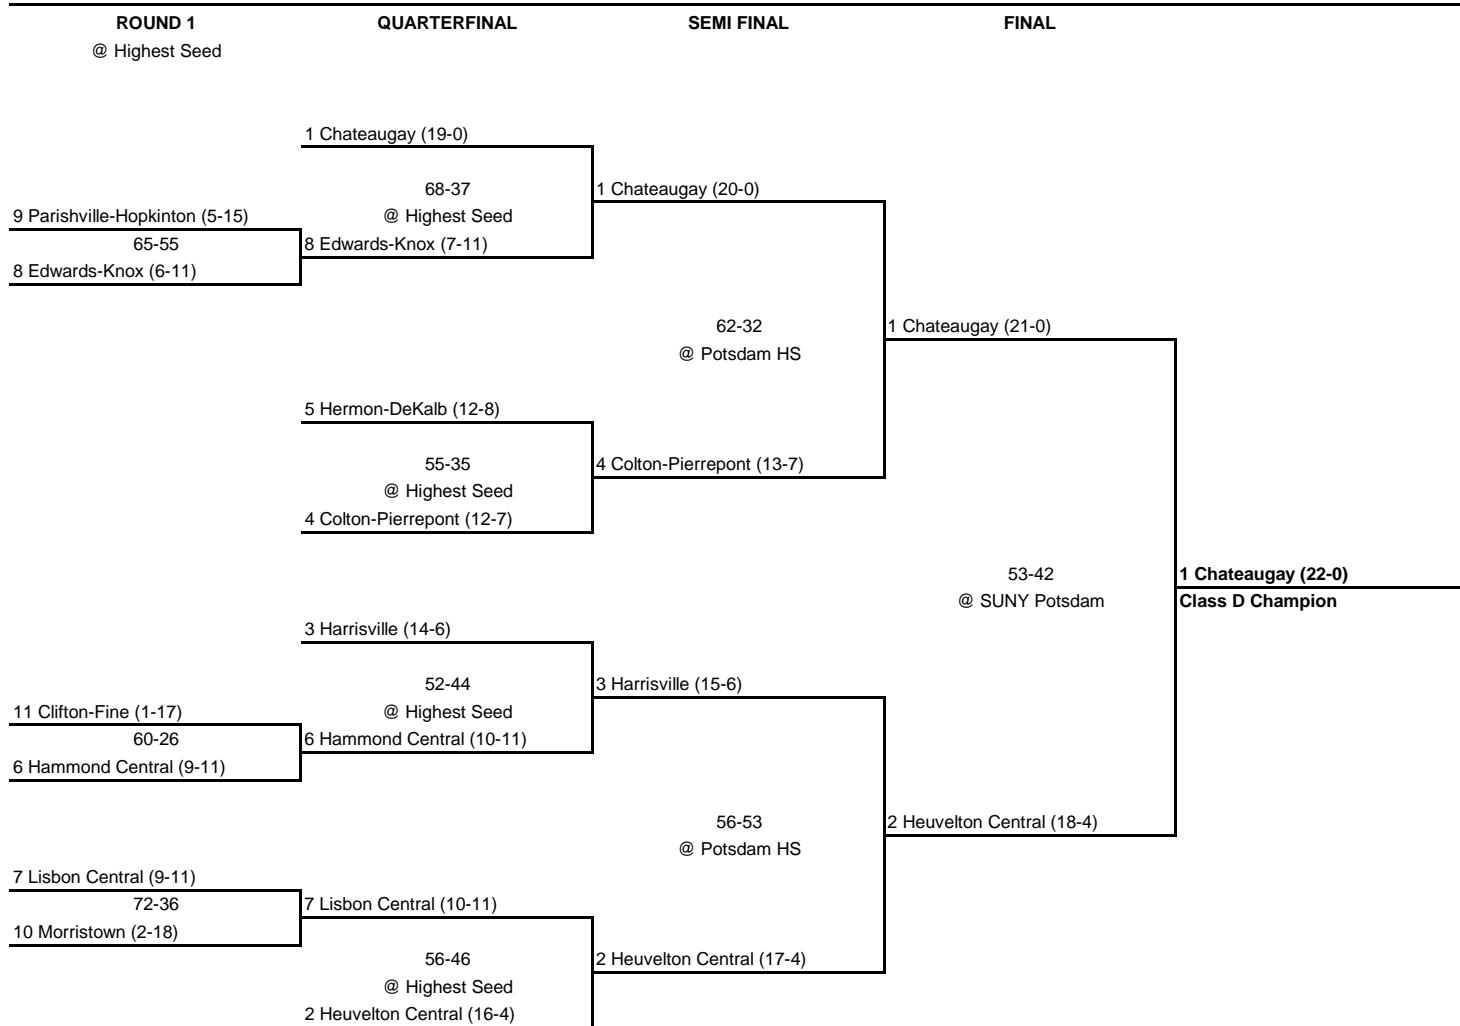

FINAL

---

---

**2008 CLASS B CHAMPIONSHIP**

---

---

**New York State Section X**

QUARTERFINAL

SEMI FINAL

FINAL

**2008 CLASS C CHAMPIONSHIP**

**New York State Section X**

QUARTERFINAL

SEMI FINAL

FINAL

**2008 CLASS D CHAMPIONSHIP**

**New York State Section X**

---

---

**2008 Section X Overall Championship Bracket**

---

---