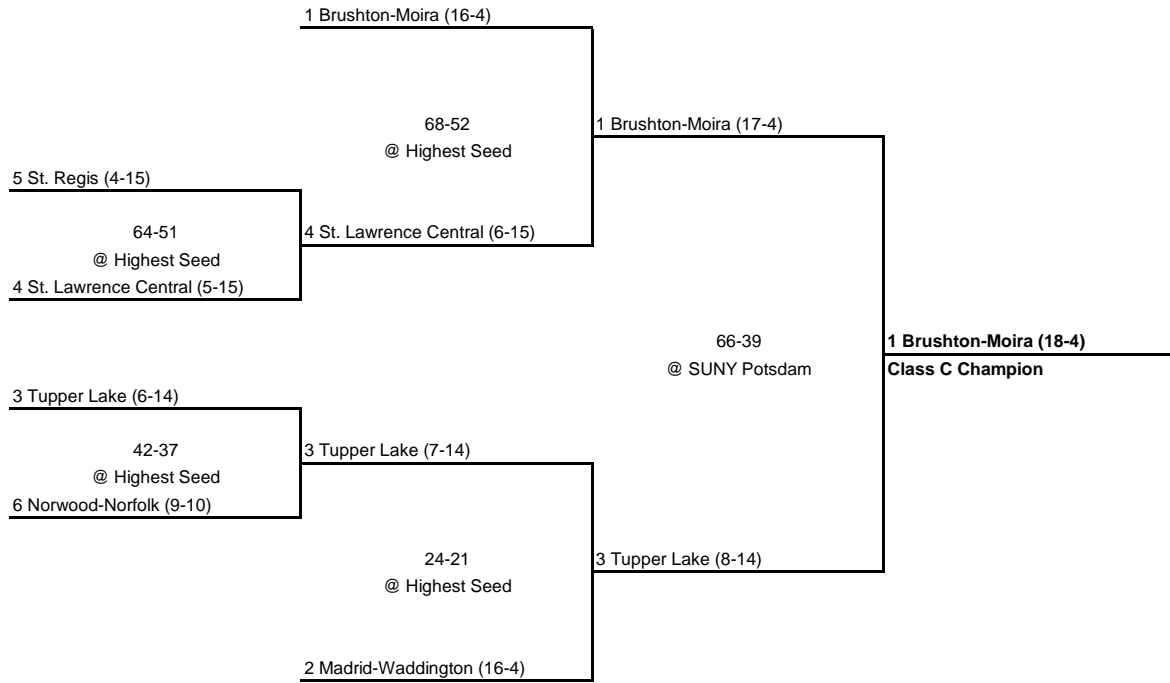

FINAL

---

---

**2008 CLASS B CHAMPIONSHIP**

---

---

**New York State Section X**

QUARTERFINAL

SEMI FINAL

FINAL

**2008 CLASS C CHAMPIONSHIP**

**New York State Section X**

QUARTERFINAL

SEMI FINAL

FINAL

**2008 CLASS D CHAMPIONSHIP**

**New York State Section X**

---

---

**2008 Section X Overall Championship Bracket**

---

---