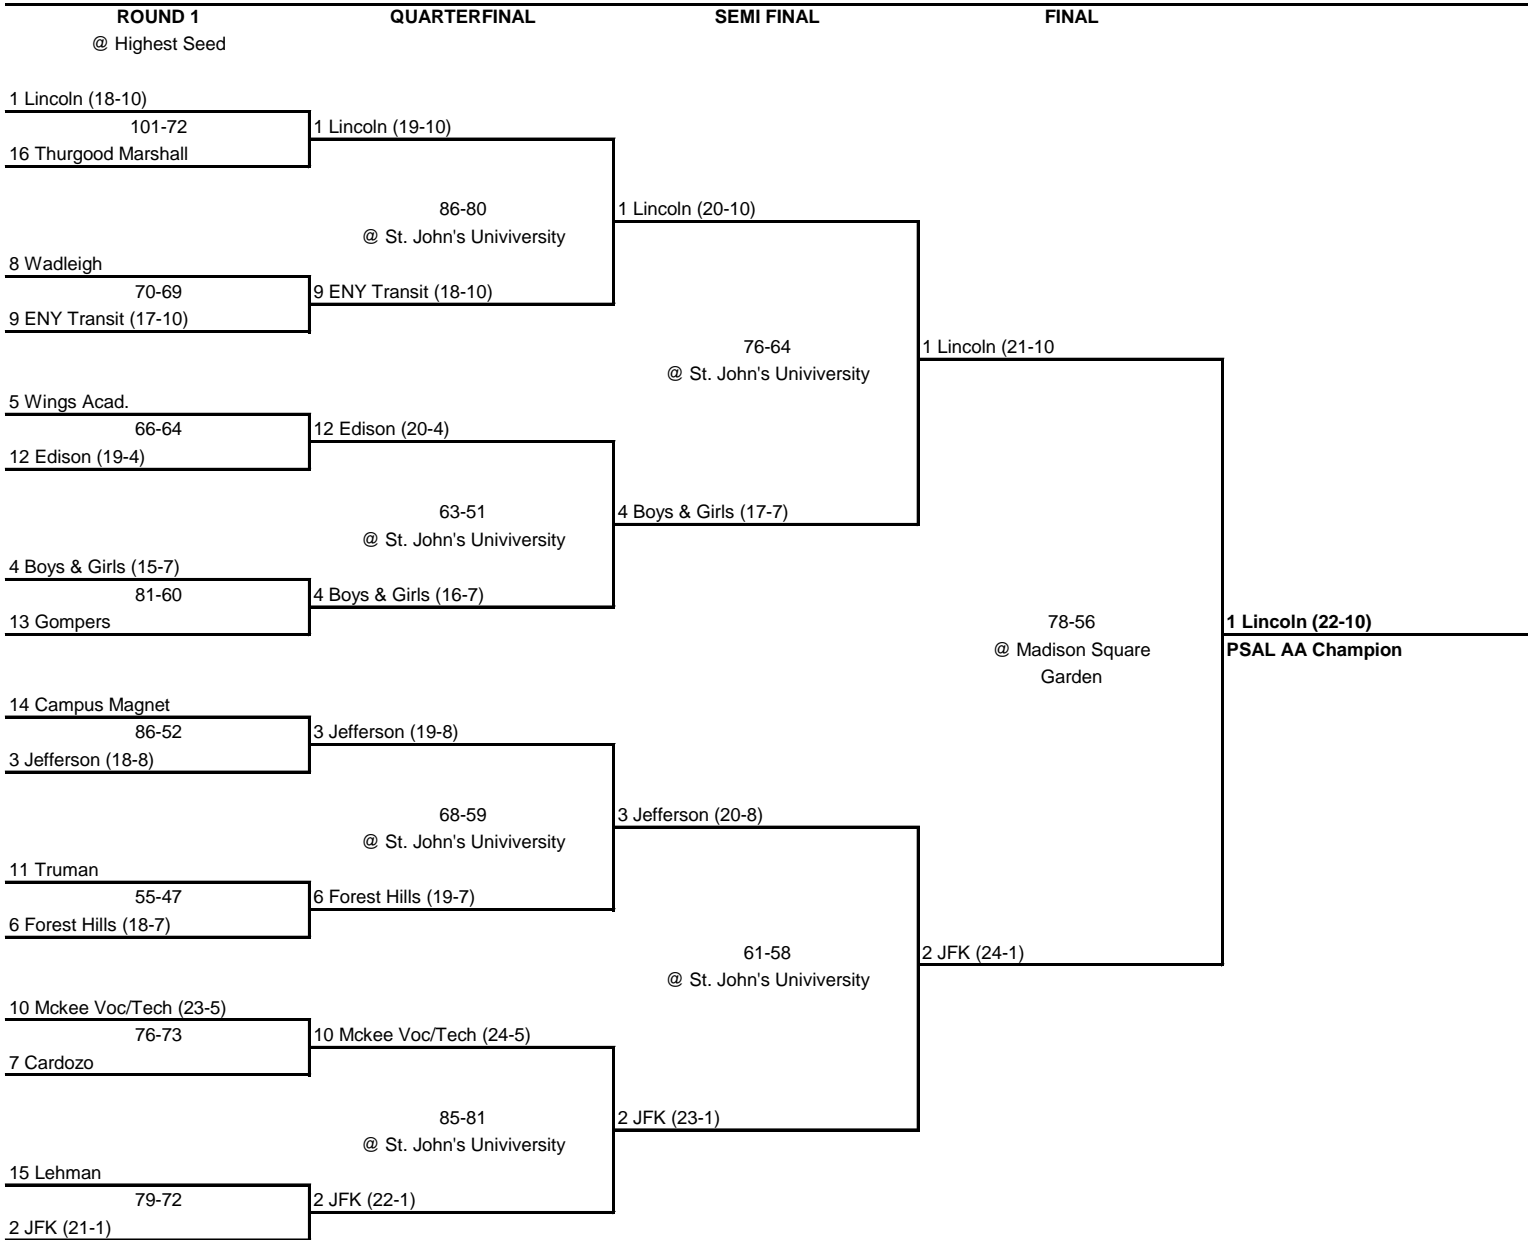

2009 PSAL AA Playoff Bracket

2009 PSAL A Playoff Bracket

2009 PSAL B Playoff Bracket

2009 PSAL Borough Playoff Bracket

QUARTERFINAL
@ Highest Seed

SEMI FINAL

FINAL

BROOKLYN BOROUGH

BRONX BOROUGH

MANHATTAN BOROUGH

QUEENS BOROUGH