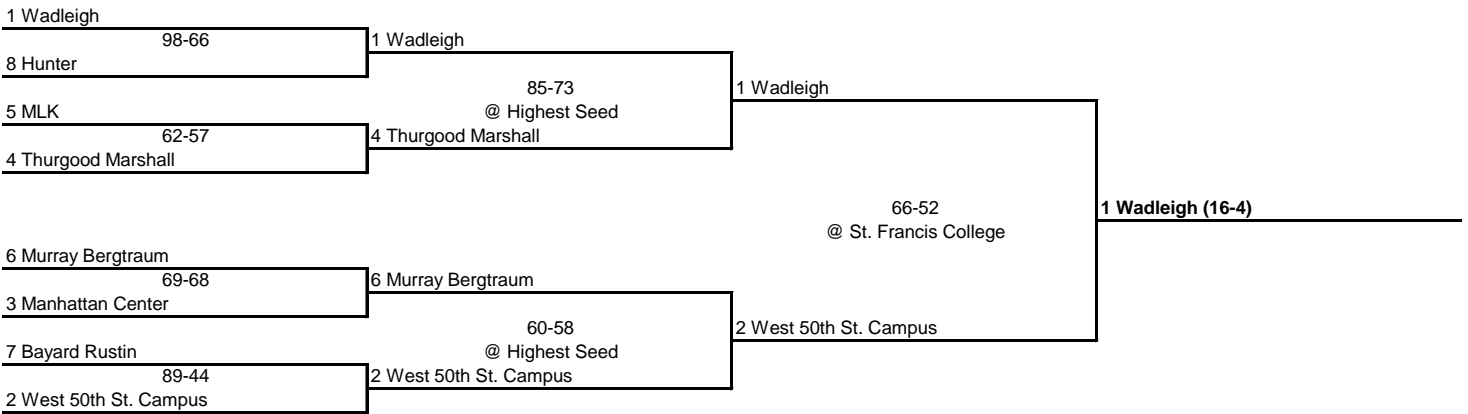

MANHATTAN BOROUGH