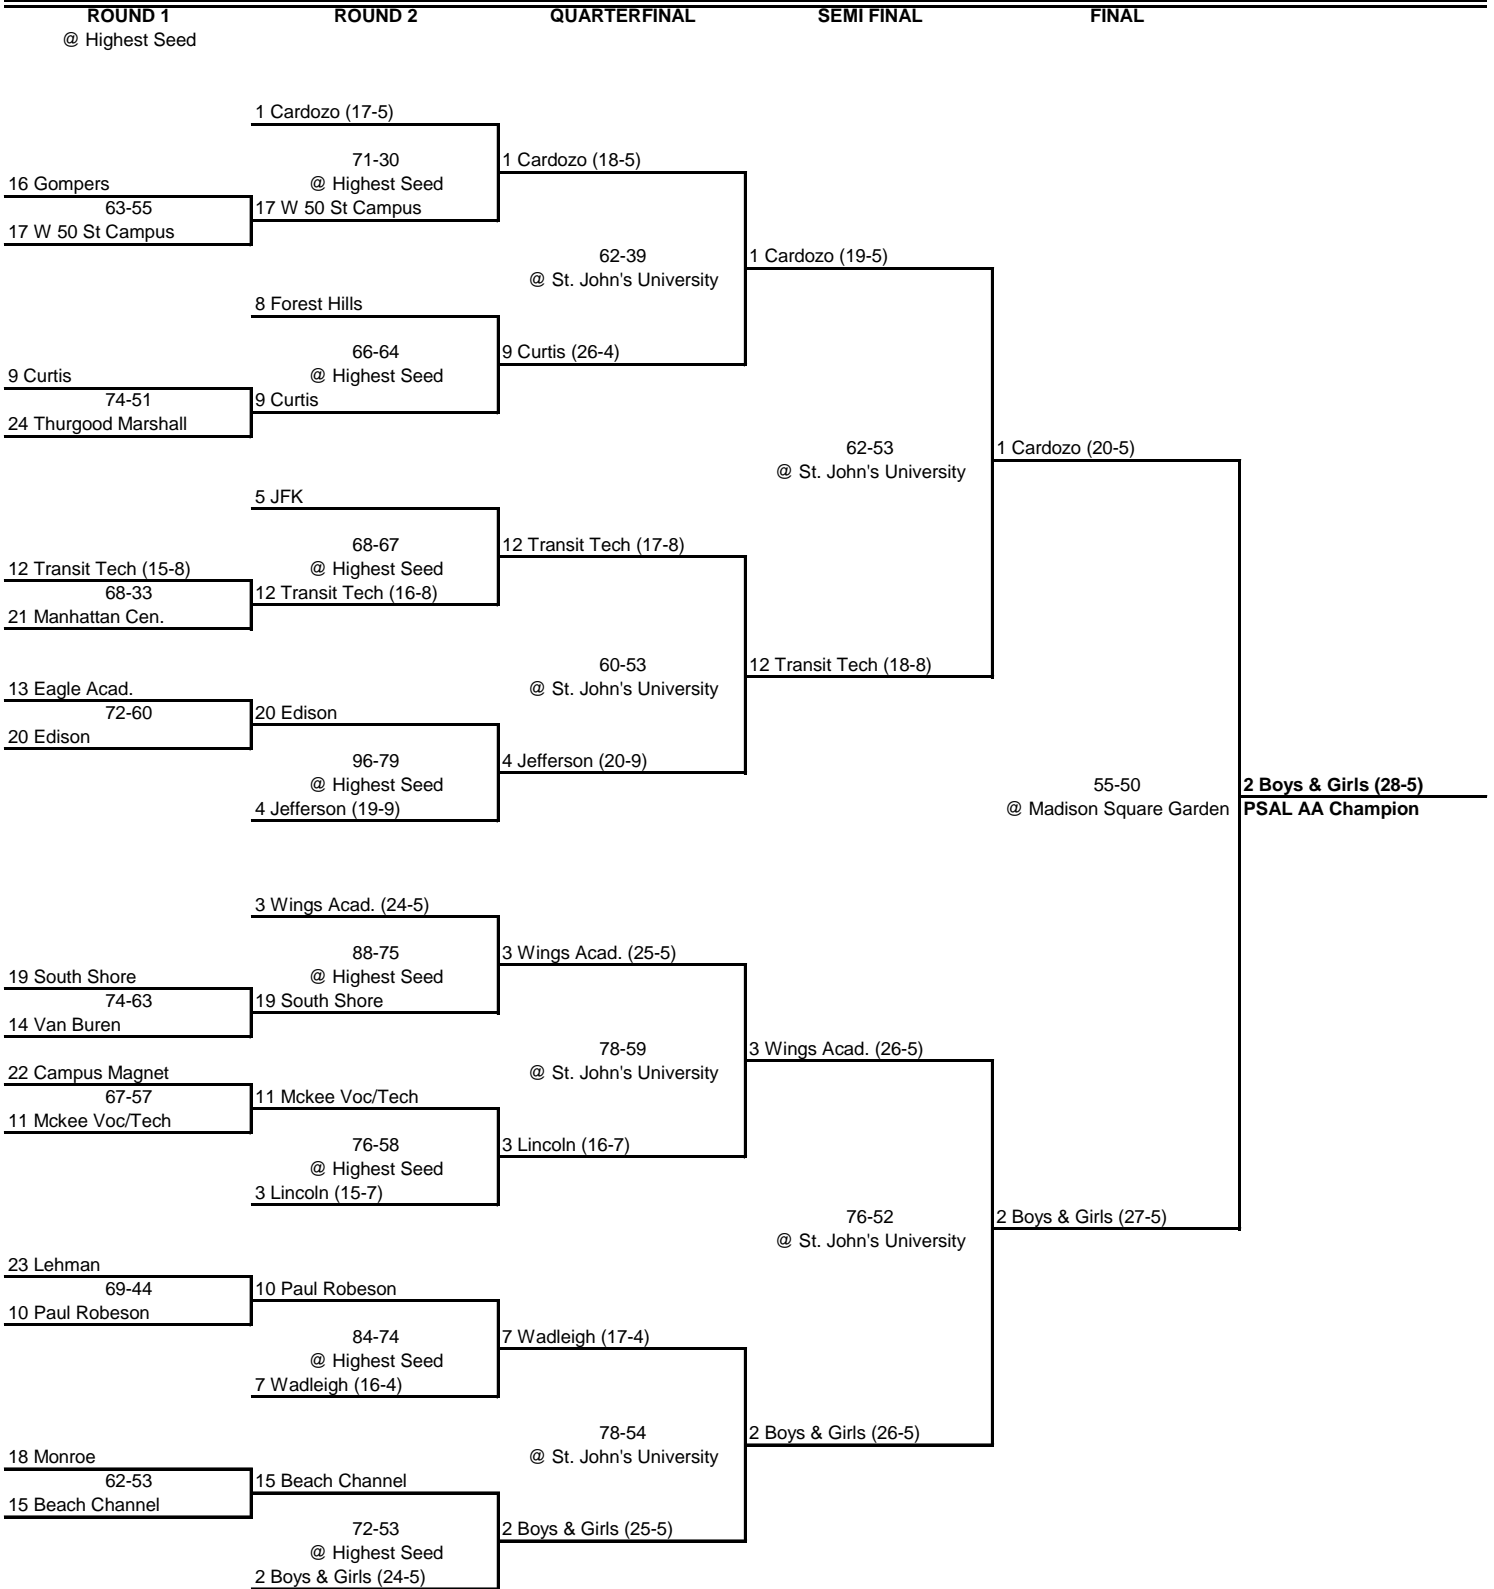

## 2010 PSAL AA Playoff Bracket

## 2010 PSAL A Playoff Bracket