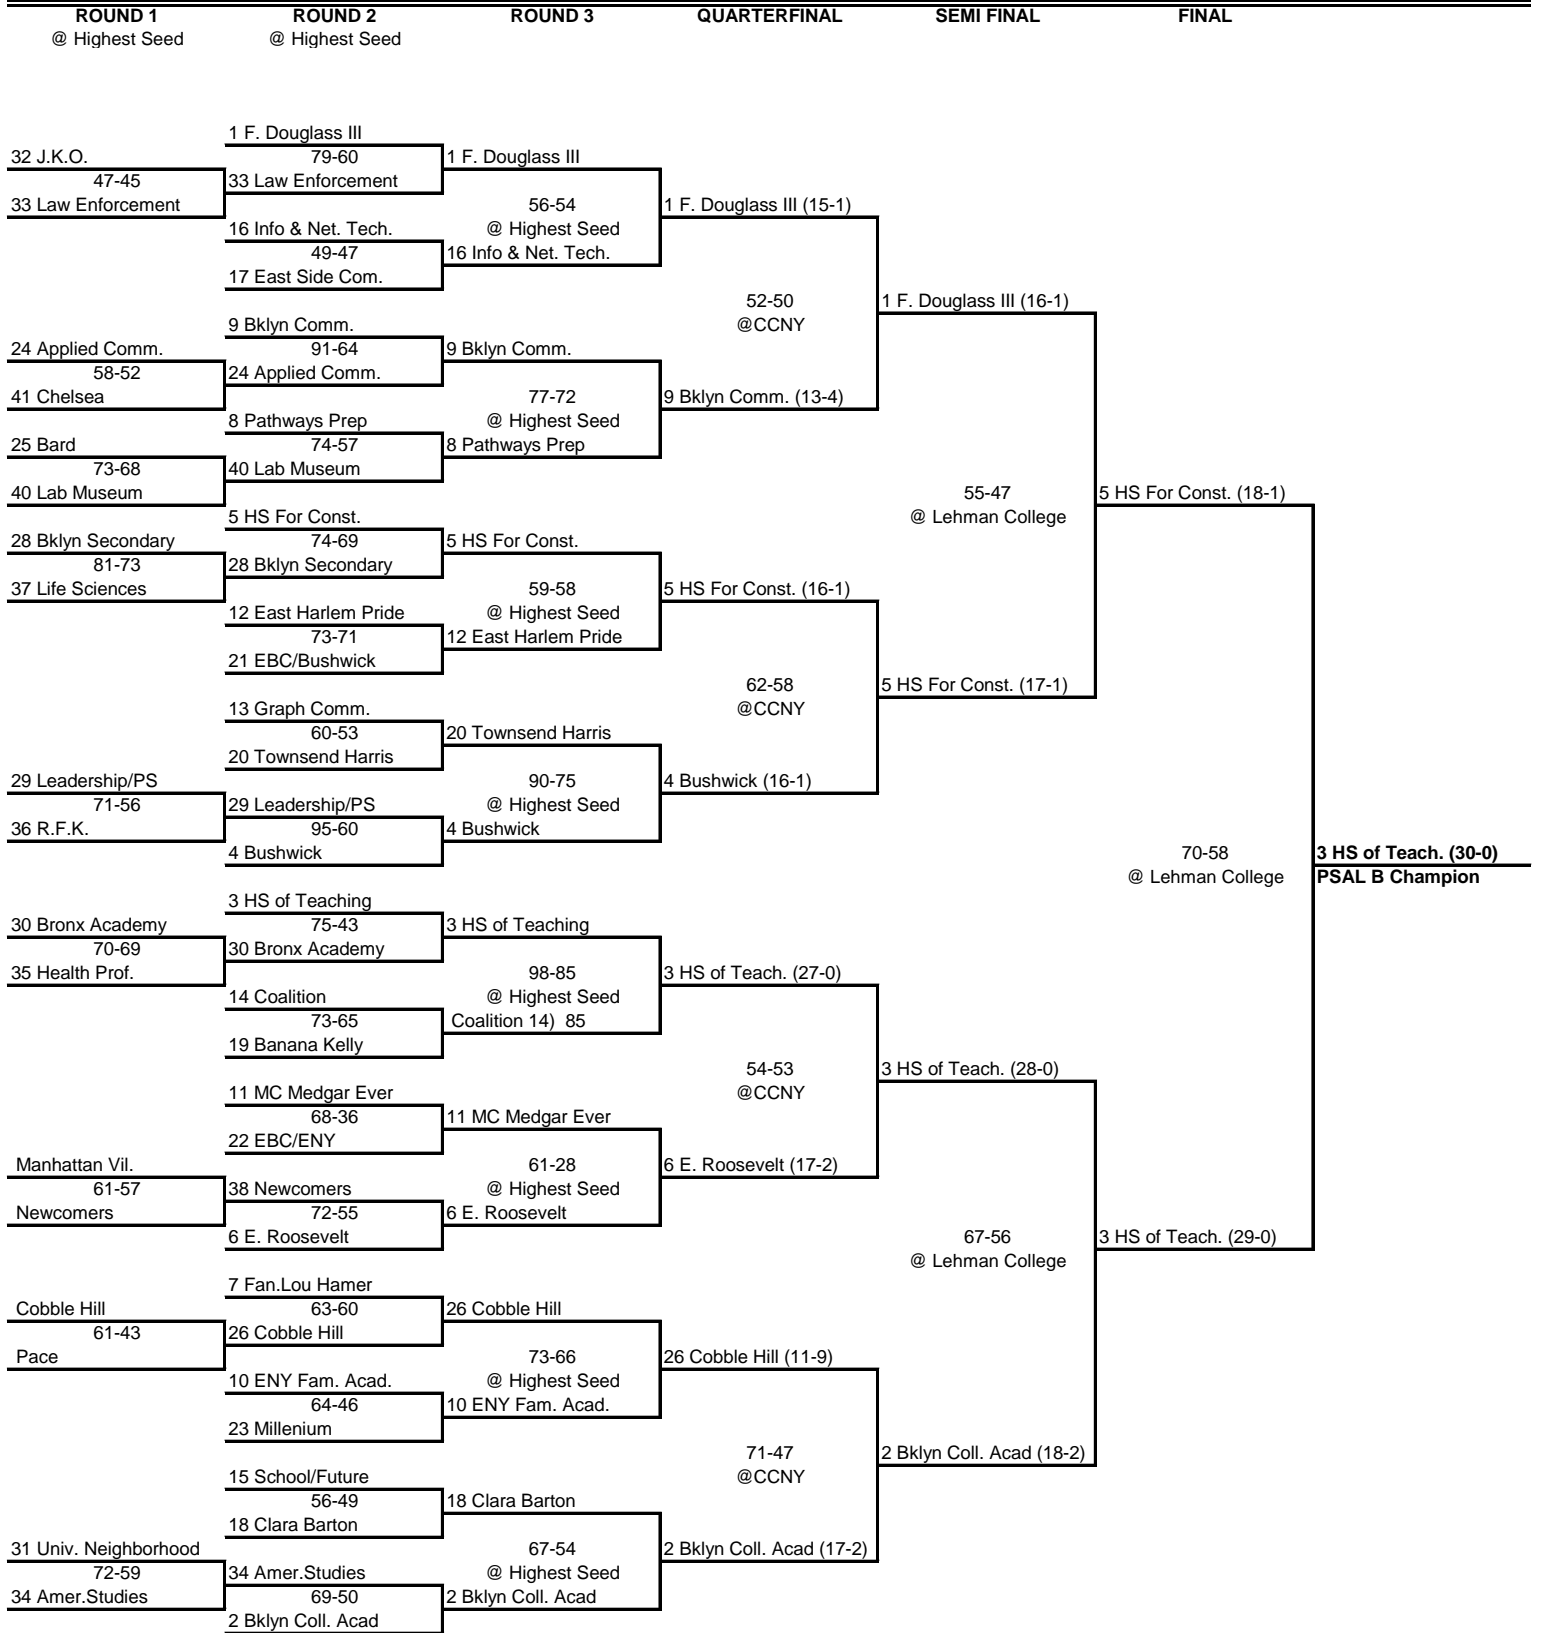

2010 PSAL B Playoff Bracket