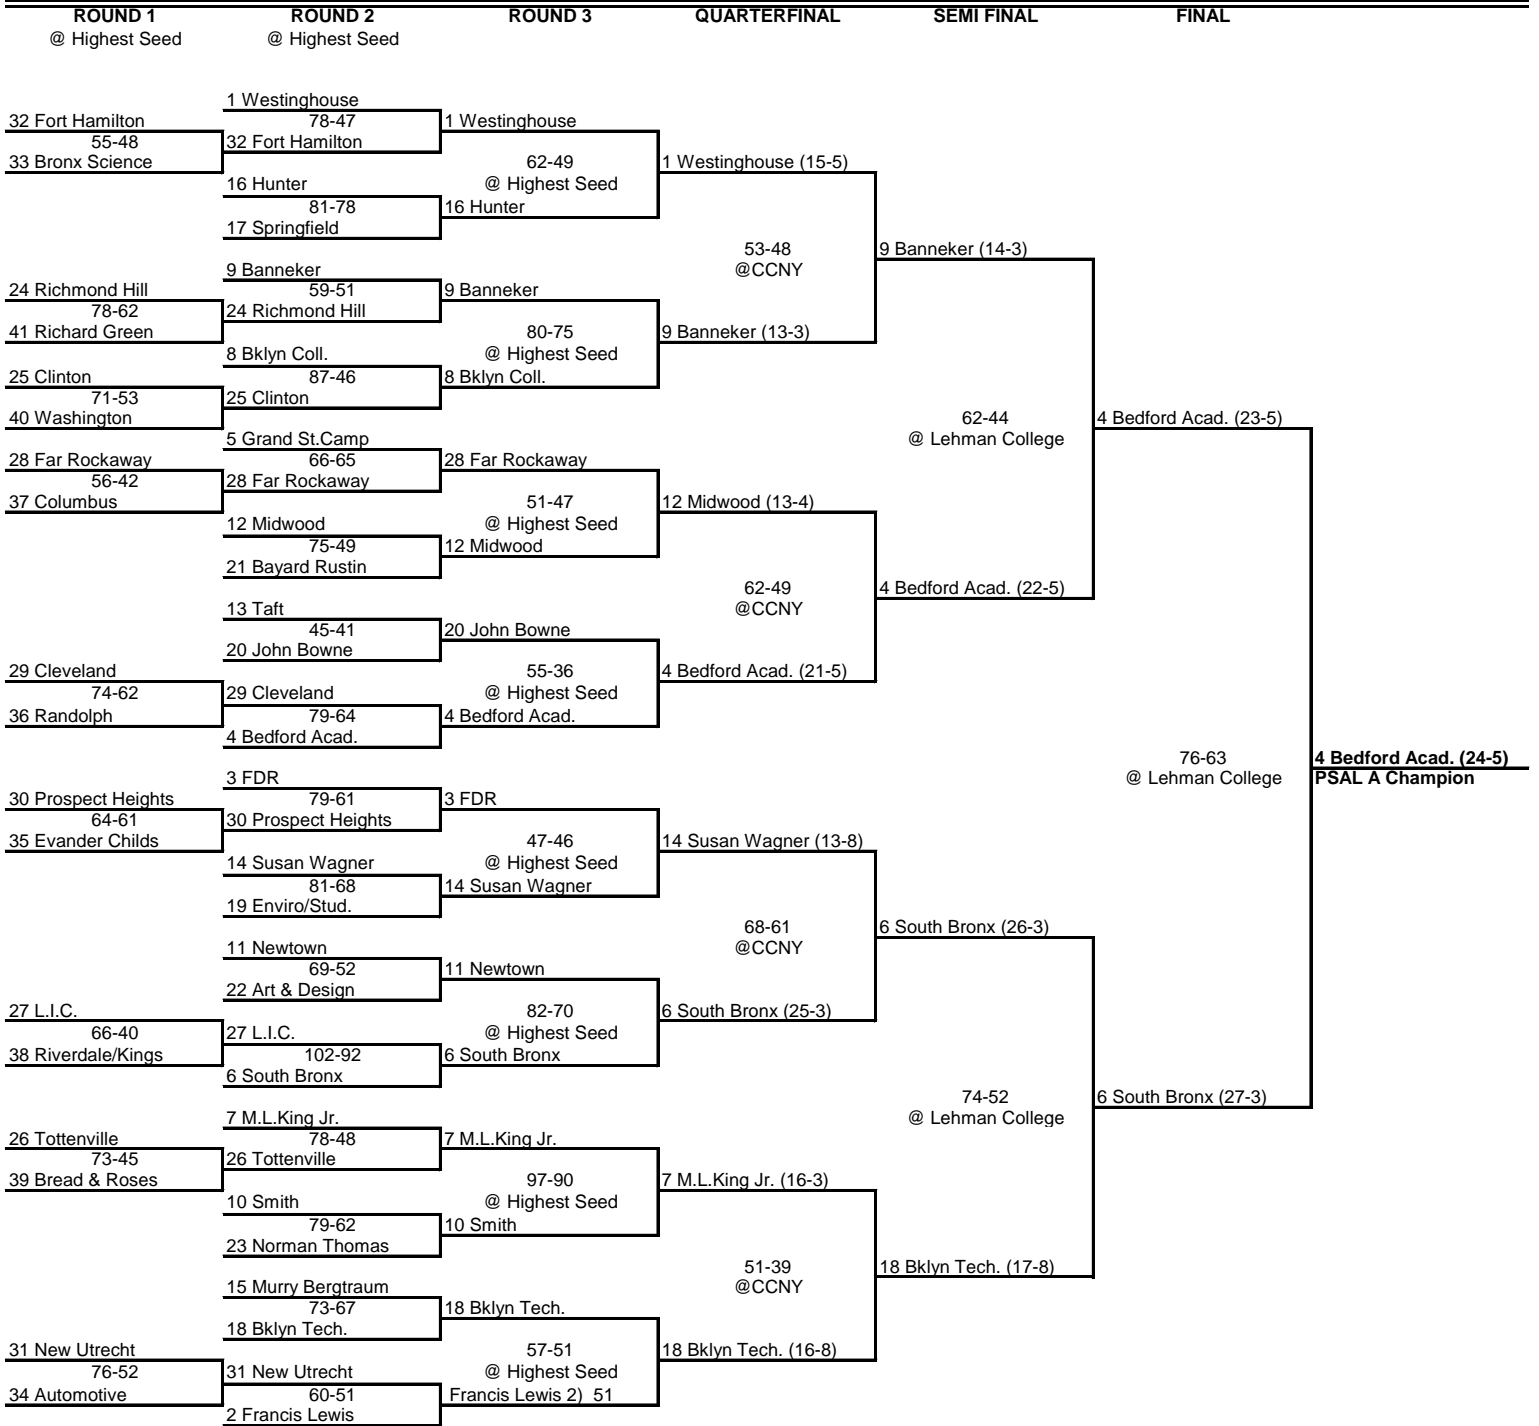

## 2010 PSAL AA Playoff Bracket

## 2010 PSAL A Playoff Bracket