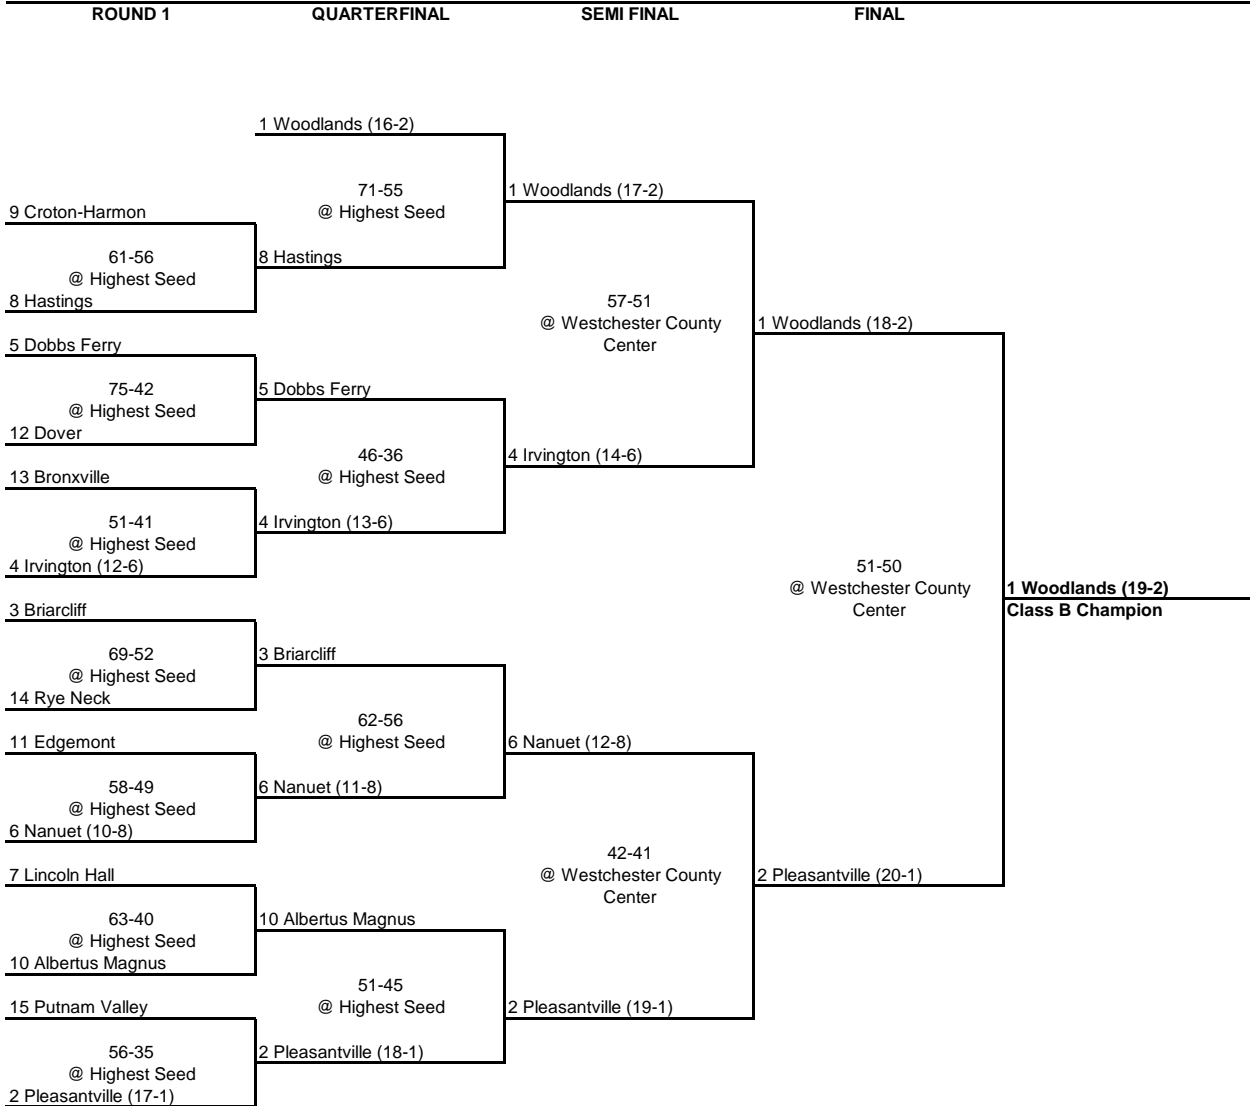

2010 CLASS B CHAMPIONSHIP

New York State Section I