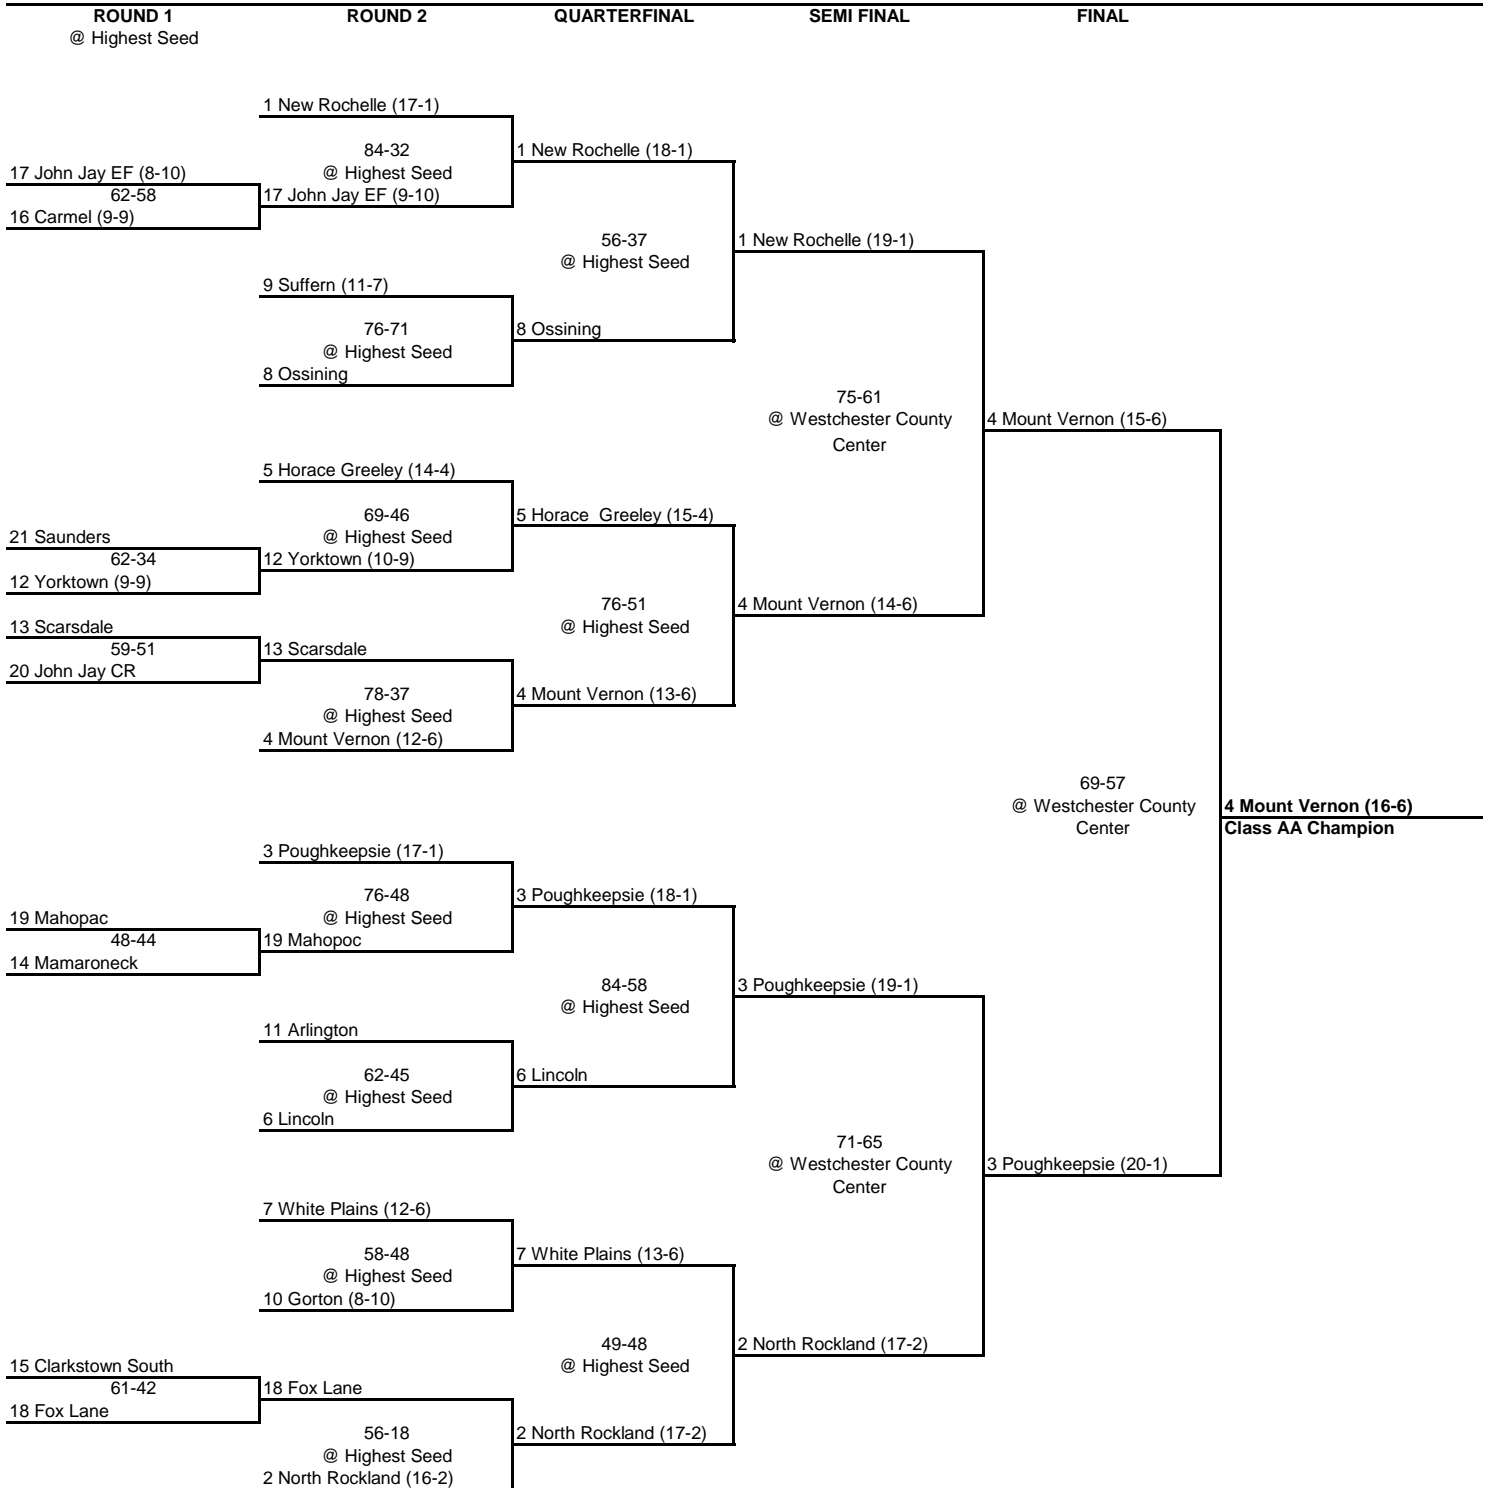

2010 CLASS AA CHAMPIONSHIP

New York State Section I

2010 CLASS A CHAMPIONSHIP

New York State Section I

PLAY IN

ROUND 1

QUARTERFINAL

SEMI FINAL