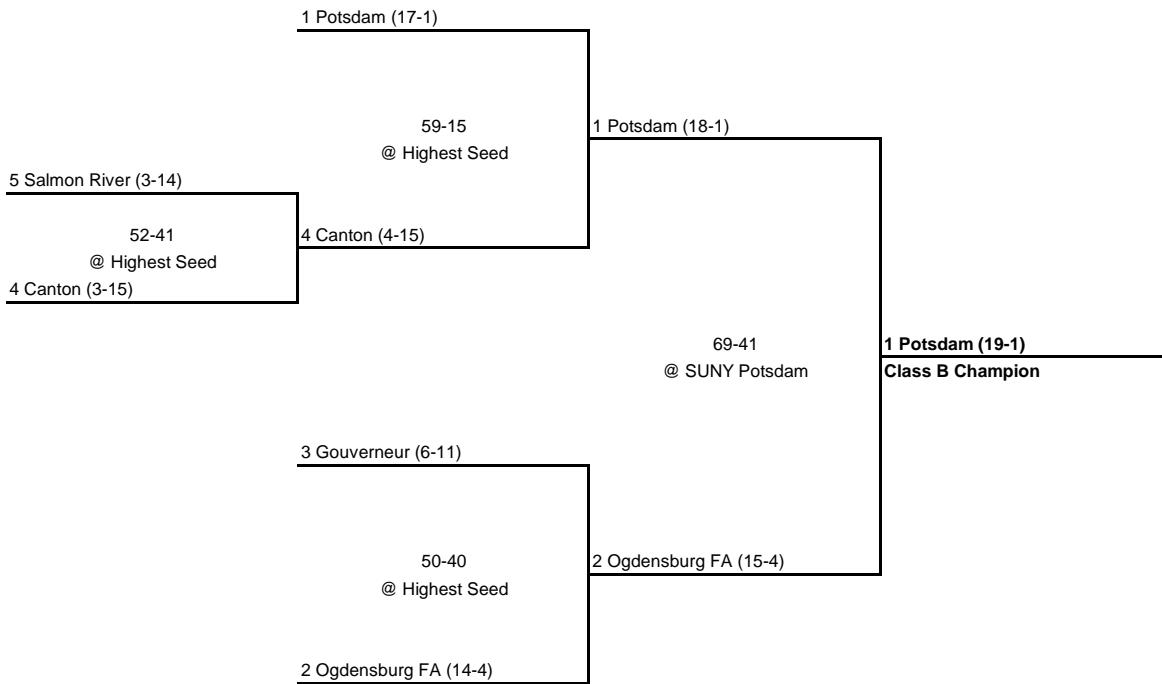

2010 CLASS A CHAMPIONSHIP

New York State Section X

FINAL

2010 CLASS B CHAMPIONSHIP

New York State Section X

QUARTERFINAL

SEMI FINAL

FINAL

2010 CLASS C CHAMPIONSHIP

New York State Section X

SEMI FINAL

FINAL

1 St. Lawrence Central (12-6)

51-45 (OT)
@ Canton HS

4 Tupper Lake (7-11)

4 Tupper Lake (8-11)

2010 Section X Overall Championship Bracket

SEMI FINAL

FINAL