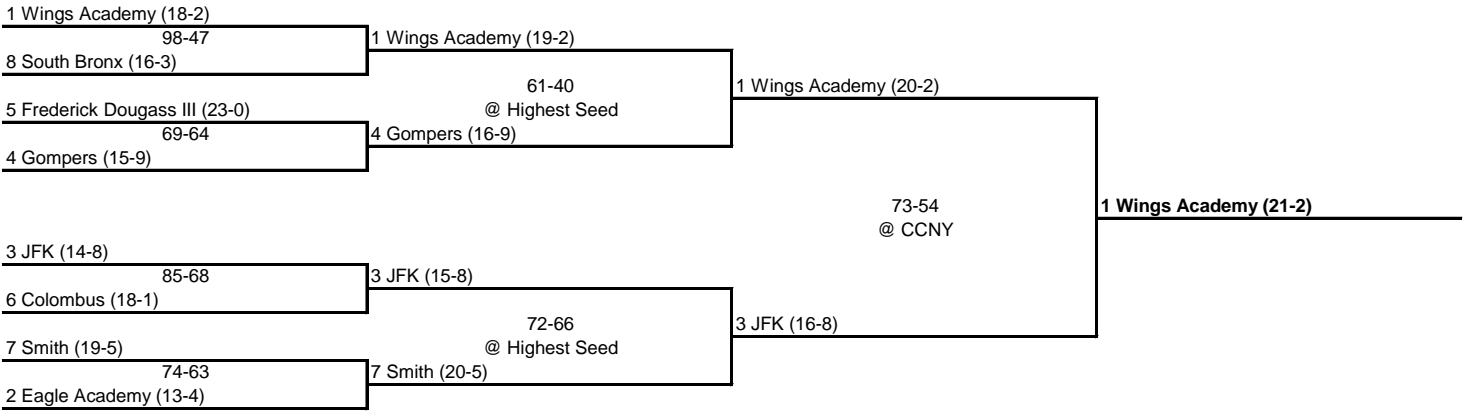

**2 Pathways (20-3)
B Champion**

2011 PSAL Borough Playoff Bracket

QUARTERFINAL
@ Highest Seed

SEMI FINAL

FINAL

BROOKLYN BOROUGH

BRONX BOROUGH

MANHATTAN BOROUGH