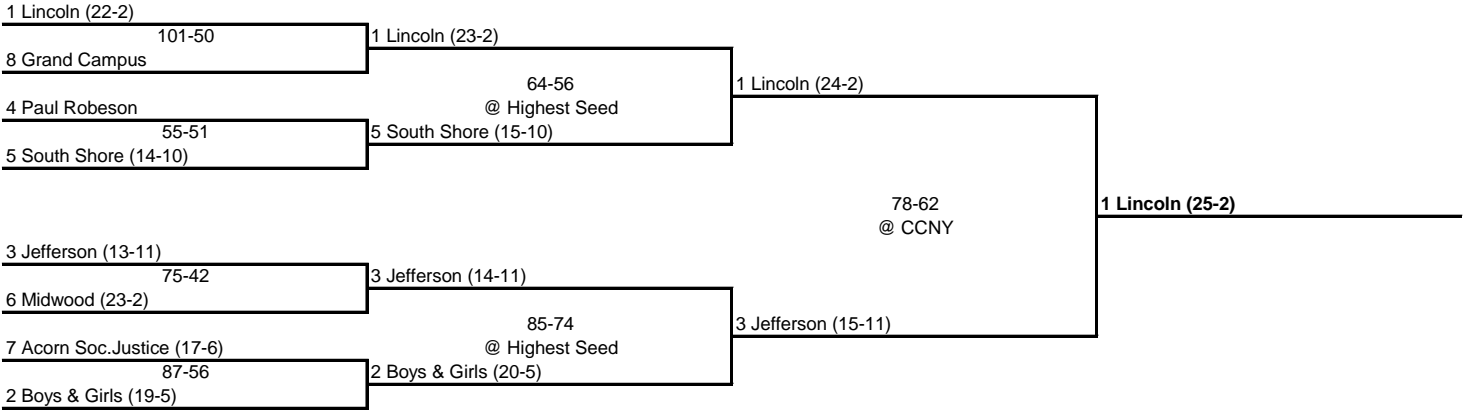

**2 Pathways (20-3)
B Champion**

2011 PSAL Borough Playoff Bracket

QUARTERFINAL
@ Highest Seed

SEMI FINAL

FINAL

BROOKLYN BOROUGH

BRONX BOROUGH

MANHATTAN BOROUGH