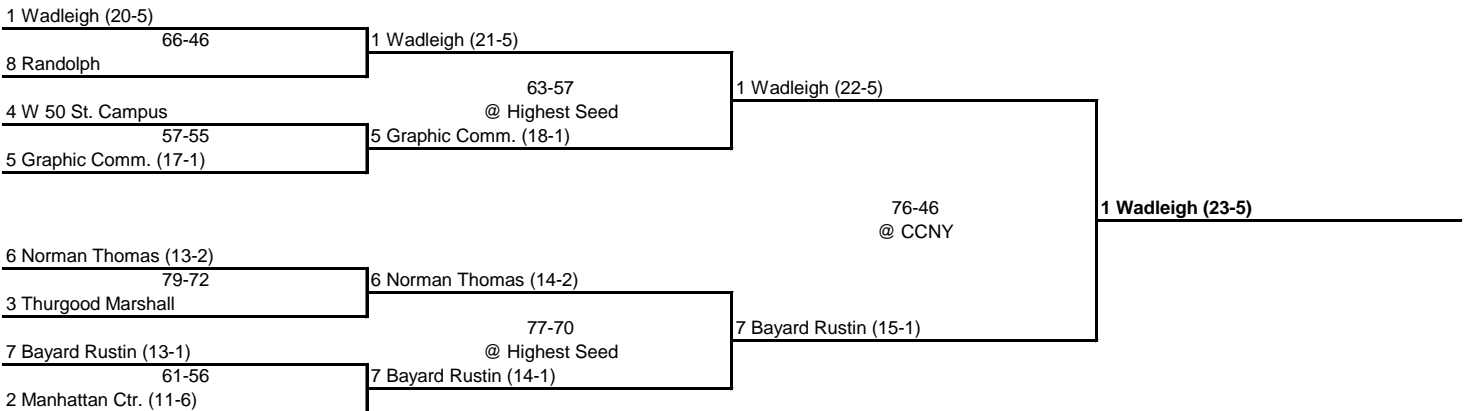

**2 Pathways (20-3)
B Champion**

2011 PSAL Borough Playoff Bracket

QUARTERFINAL
@ Highest Seed

SEMI FINAL

FINAL

BROOKLYN BOROUGH

BRONX BOROUGH

MANHATTAN BOROUGH