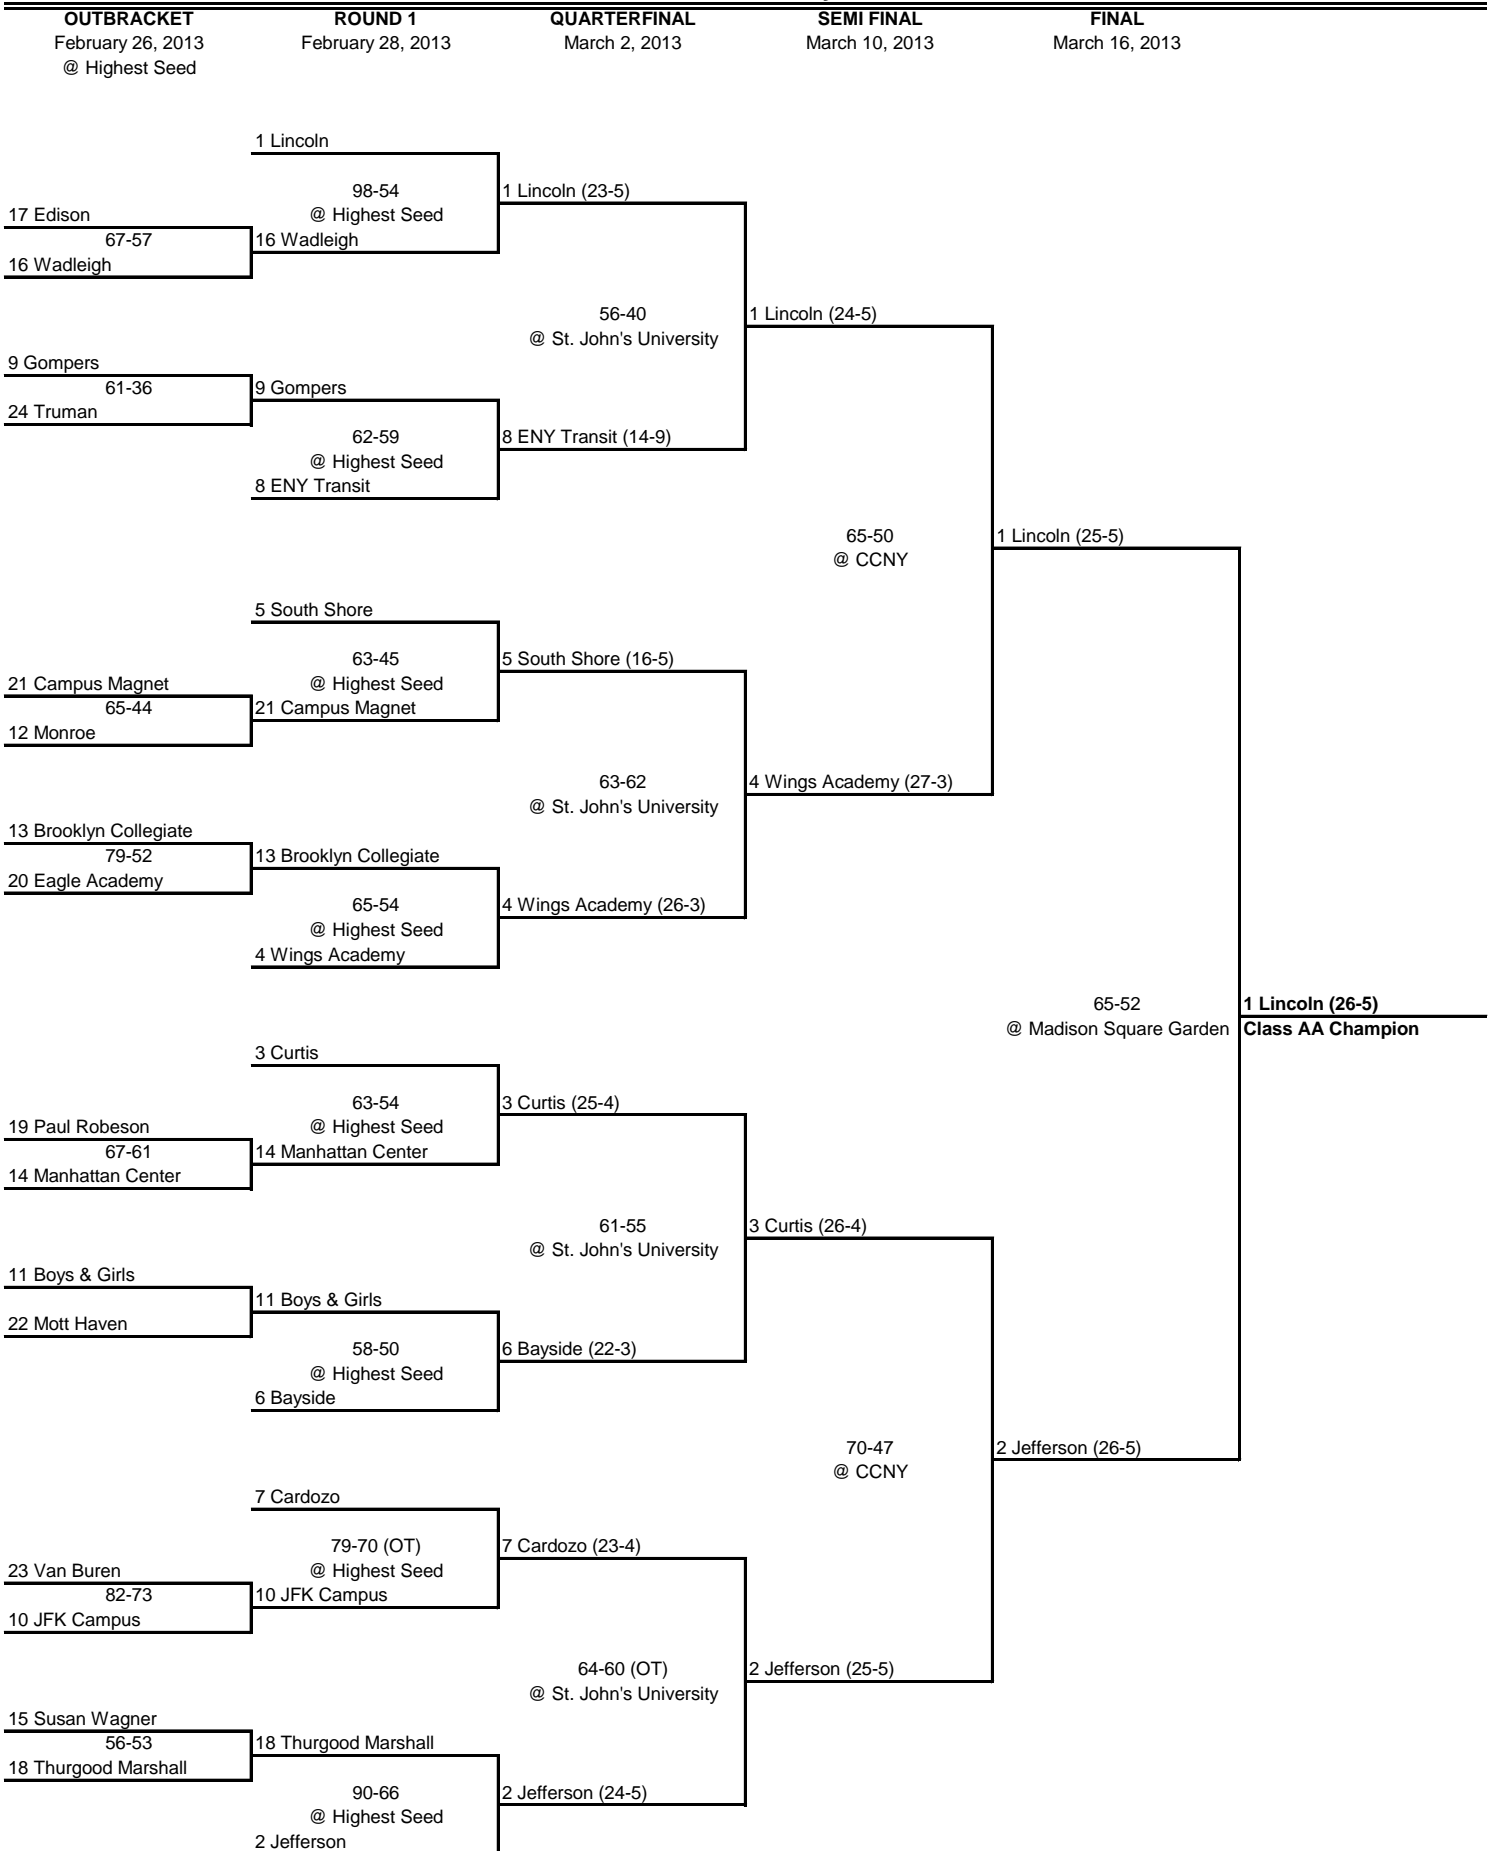

# 2013 PSAL Class AA Playoff Bracket