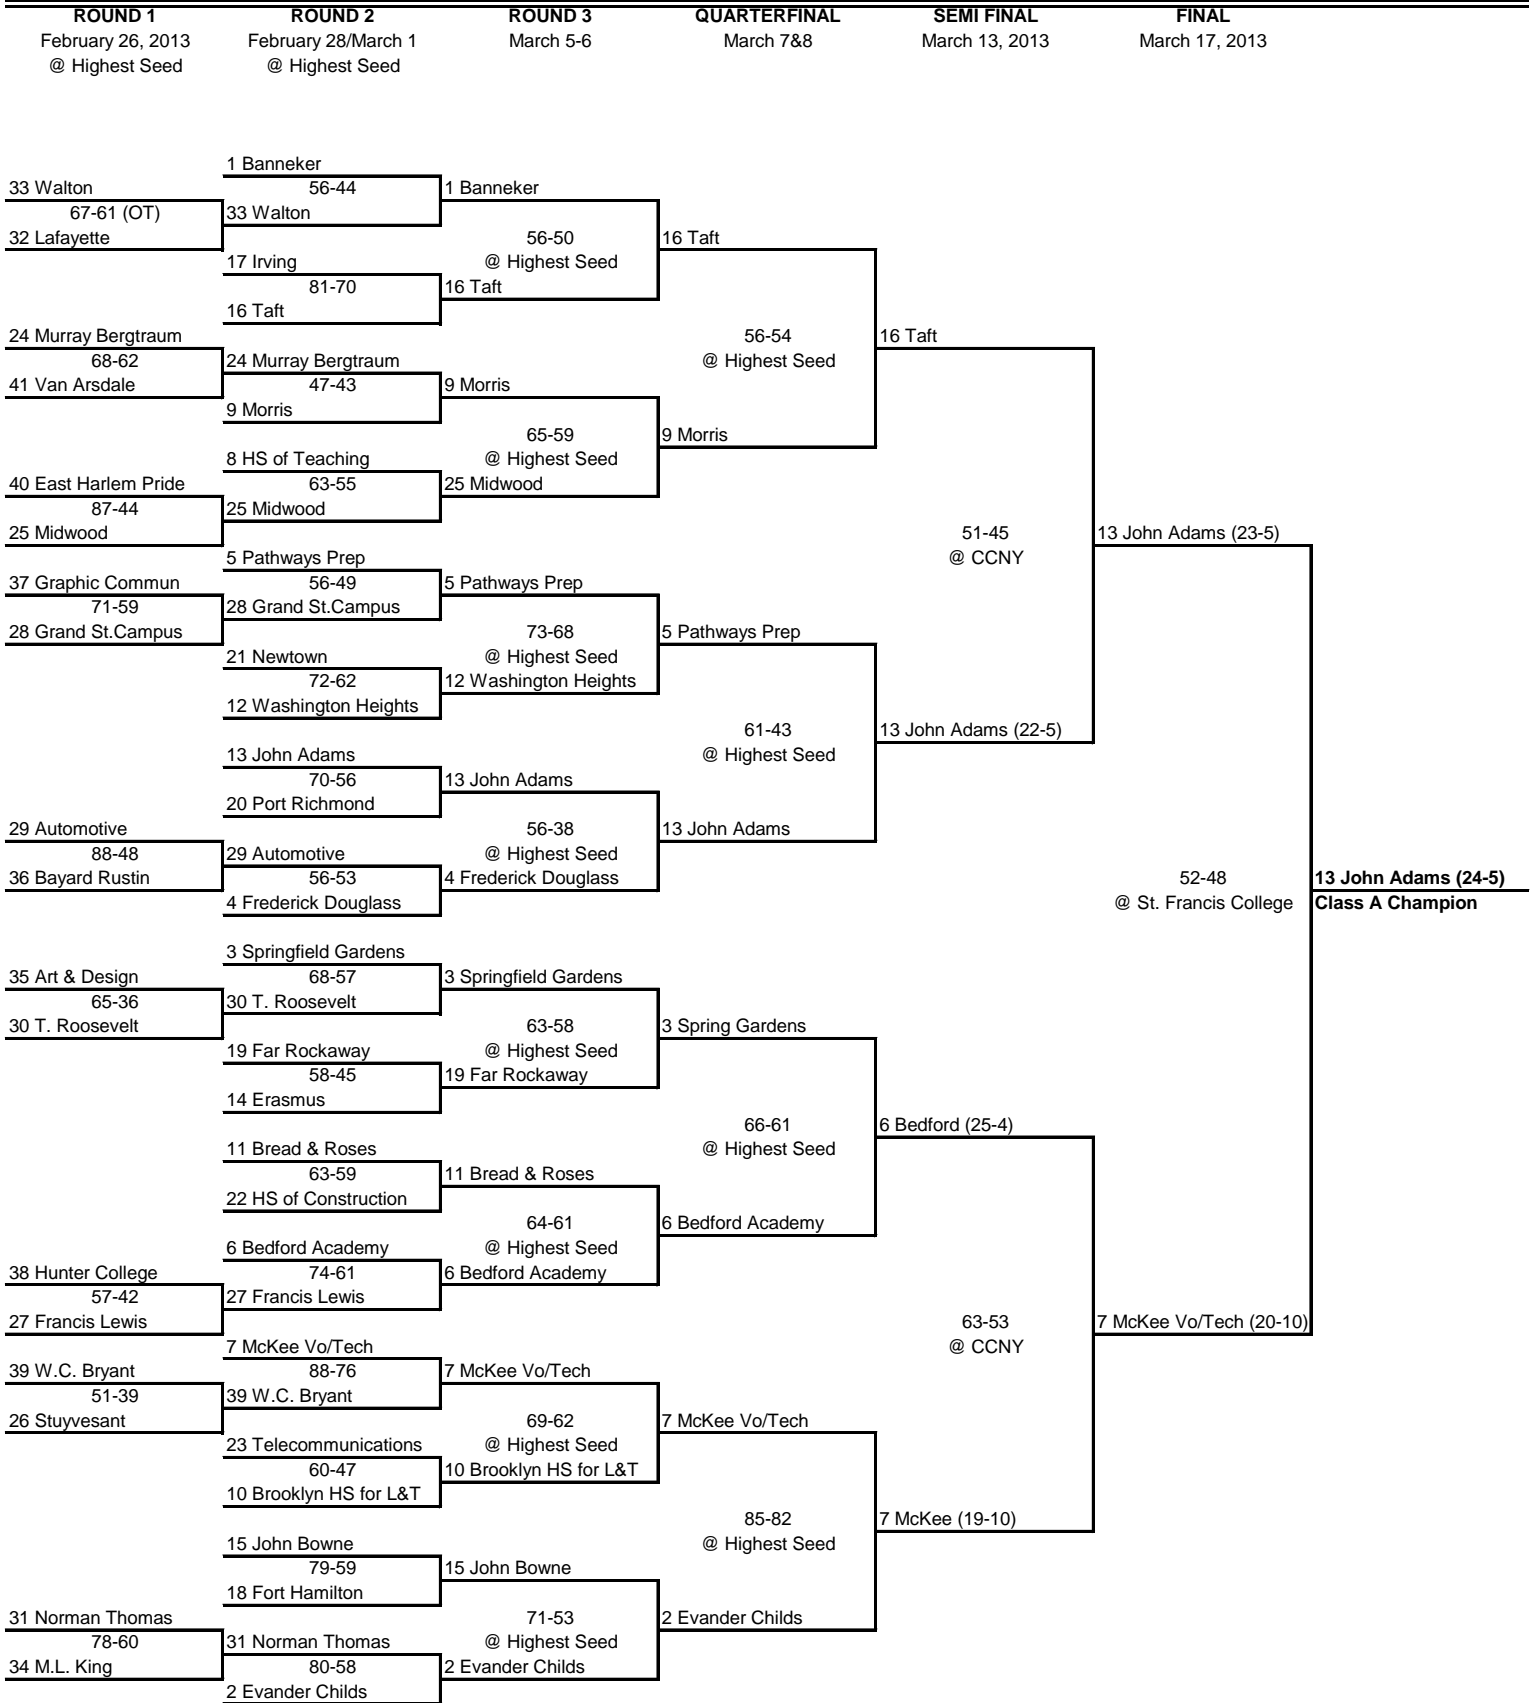

2013 PSAL Class A Playoff Bracket