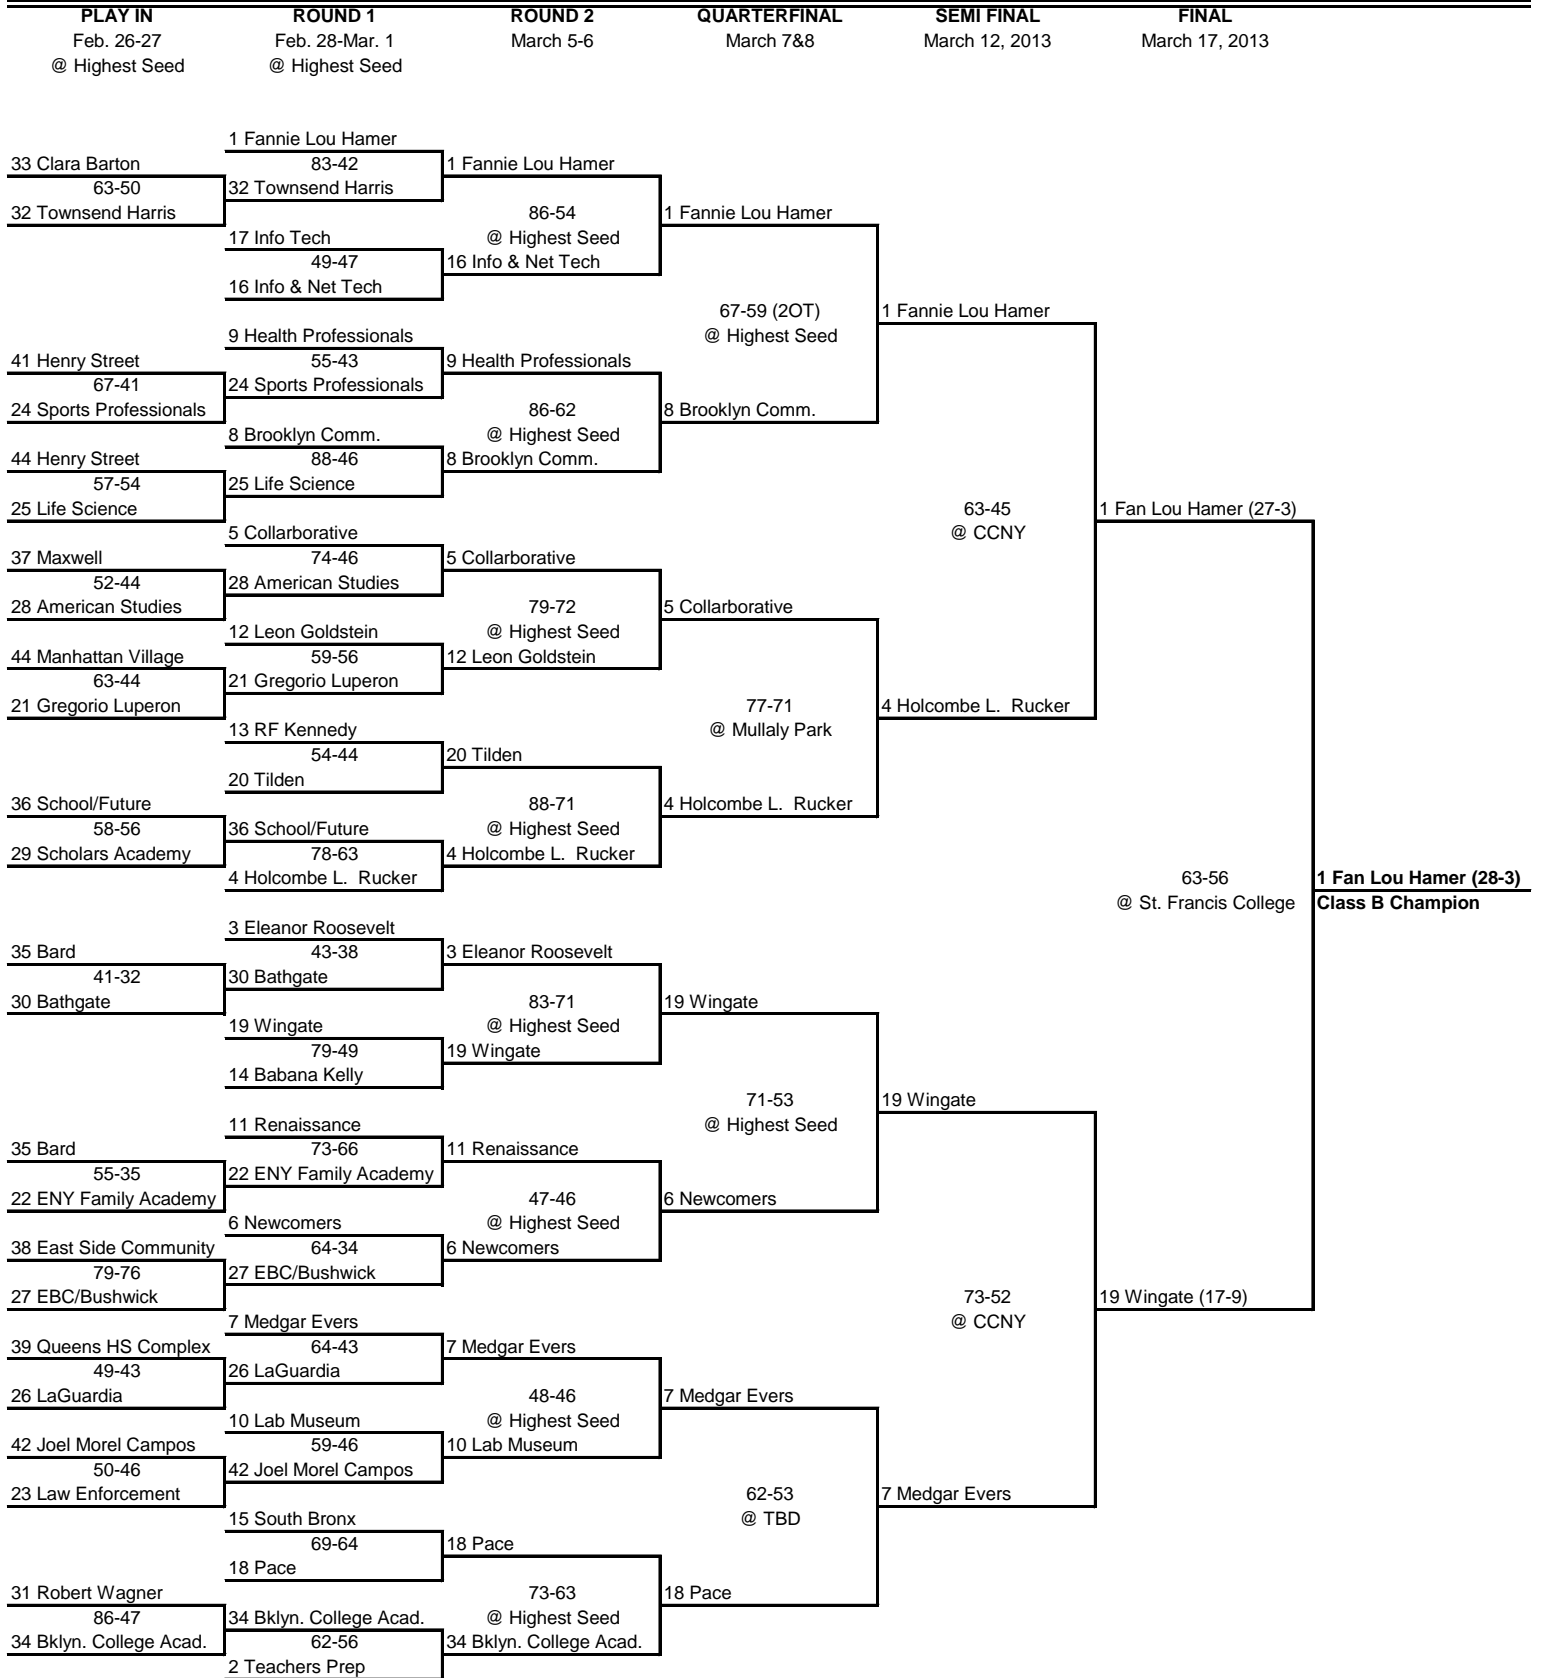

2013 PSAL Class B Playoff Bracket

**1 Fan Lou Hamer (28-3)
Class B Champion**