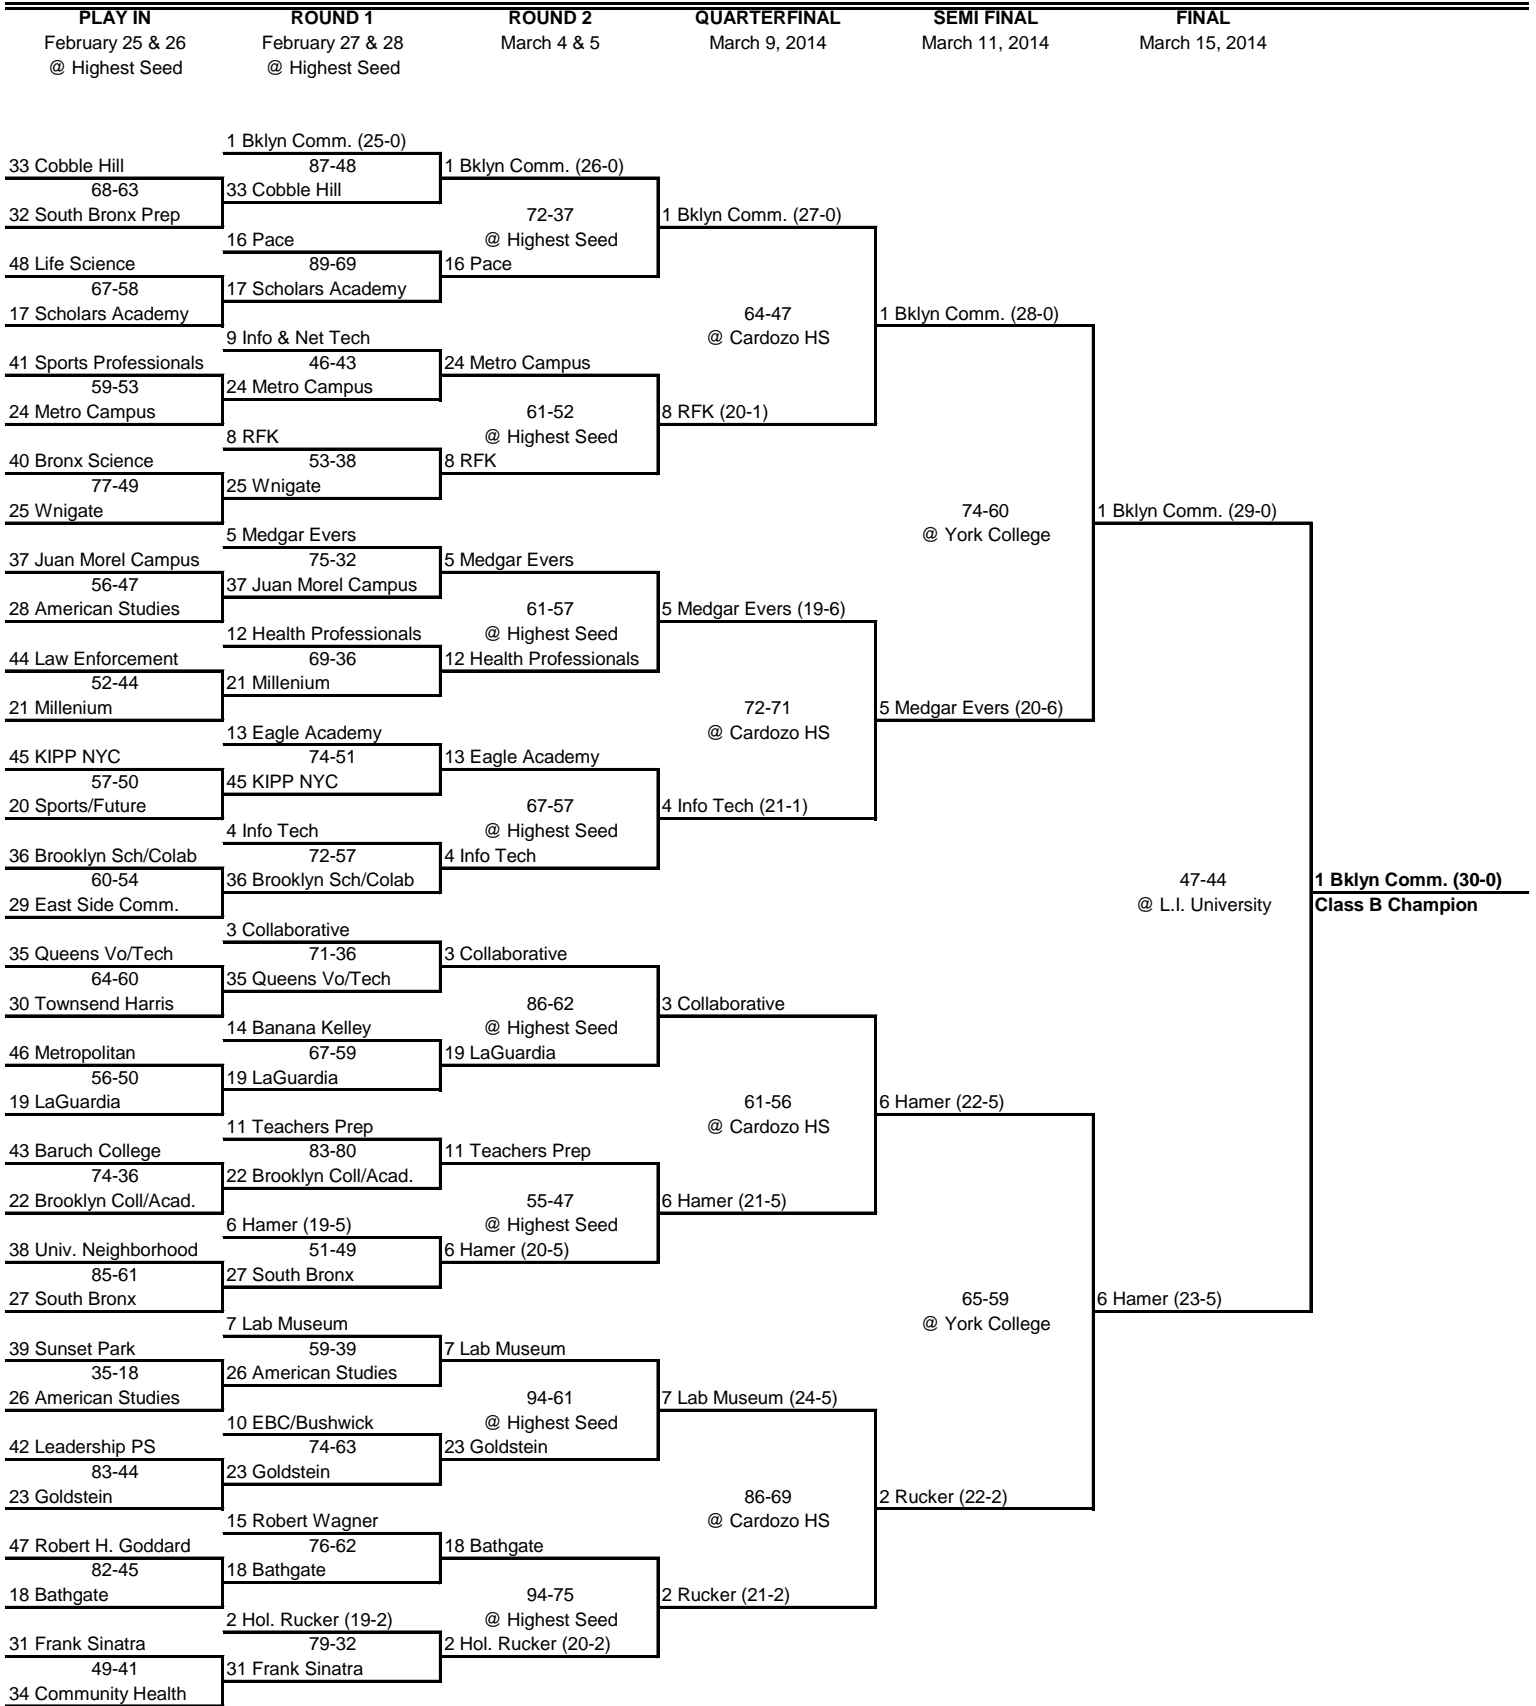

2014 PSAL Class AA Playoff Bracket

2014 PSAL Class A Playoff Bracket

2014 PSAL Class B Playoff Bracket

2014 PSAL Borough Playoff Bracket

QUARTERFINAL February 11, 2014 @ Highest Seed	SEMI FINAL February 14, 2014	FINAL February 16, 2014
BROOKLYN BOROUGH		
1 Lincoln (21-3) 85-65	1 Lincoln (22-3)	1 Lincoln (23-3) 90-71 @ CCNY 1 Lincoln (24-3) Brooklyn Champion
8 Brooklyn HS for L&T (12-3)		
5 Brooklyn Collegiate (10-12) 67-58	5 Brooklyn Collegiate (11-12) 83-67 @ Highest Seed	
4 Westinghouse (9-6)		
3 South Shore (13-7) 85-71	3 South Shore (14-7)	2 Thomas Jefferson (20-7) 78-56 @ CCNY 1 Wings Academy (23-3) Bronx Champion
6 Bedford Academy (14-4)		
7 Lafayette (12-2) 83-56	2 Thomas Jefferson (19-7) 67-64 @ Highest Seed	
2 Thomas Jefferson (18-7)		
BRONX BOROUGH		
1 Wings Academy (20-3) 76-43	1 Wings Academy (21-3)	1 Wings Academy (22-3) 78-56 @ CCNY 1 Wings Academy (23-3) Bronx Champion
8 Fannie Lou Hamer (19-4)		
5 Holcomb L. Rucker (19-1) 61-58	5 Holcomb L. Rucker (20-1) 79-64 @ Highest Seed	
4 Walton (13-4)		
3 JFK Campus (9-7) 85-47	3 JFK Campus (10-7)	3 JFK Campus (11-7) 58-50 @ CCNY 3 WHEELS (19-2) Manhattan Champion
6 Evander Childs (11-3)		
7 Truman (7-9) 67-55	2 Eagle Academy (15-4) 76-64 @ Highest Seed	
2 Eagle Academy (14-4)		
MANHATTAN BOROUGH		
1 Thurgood Marshall (18-5) 75-62	1 Thurgood Marshall (19-5)	5 Frederick Douglass (16-2) 58-50 @ CCNY 3 WHEELS (19-2) Manhattan Champion
8 Bayard Rustin (11-5)		
5 Frederick Douglass (14-2) 57-54	5 Frederick Douglass (15-2) 70-68 @ Highest Seed	
4 Mott Haven (10-5)		
3 WHEELS (16-2) 84-53	3 WHEELS (17-2)	3 WHEELS (18-2) 65-50 @ Highest Seed 2 Wadleigh (11-5)
6 Eleanor Roosevelt (13-2)		
7 Washington Irving (12-4) 76-62		
2 Wadleigh (10-5)		
QUEENS BOROUGH		
1 Cardozo (24-1) 71-52	1 Cardozo (25-1)	1 Cardozo (26-1) 65-62 @ CCNY 2 HS of Construction (20-6) Queens Champion
8 Far Rockaway (9-5)		
5 Springfield Gardens (17-1) 53-40	5 Springfield Gardens (18-1) 81-58 @ Highest Seed	
4 Bayside (10-8)		
3 John Bowne (18-4) 69-62	3 John Bowne (19-4)	2 HS of Construction (19-6) 70-62 @ Highest Seed 2 HS of Construction (18-6)
6 HS of Teaching (10-6)		
7 Francis Lewis (12-2) 67-55		
2 HS of Construction (17-6)		