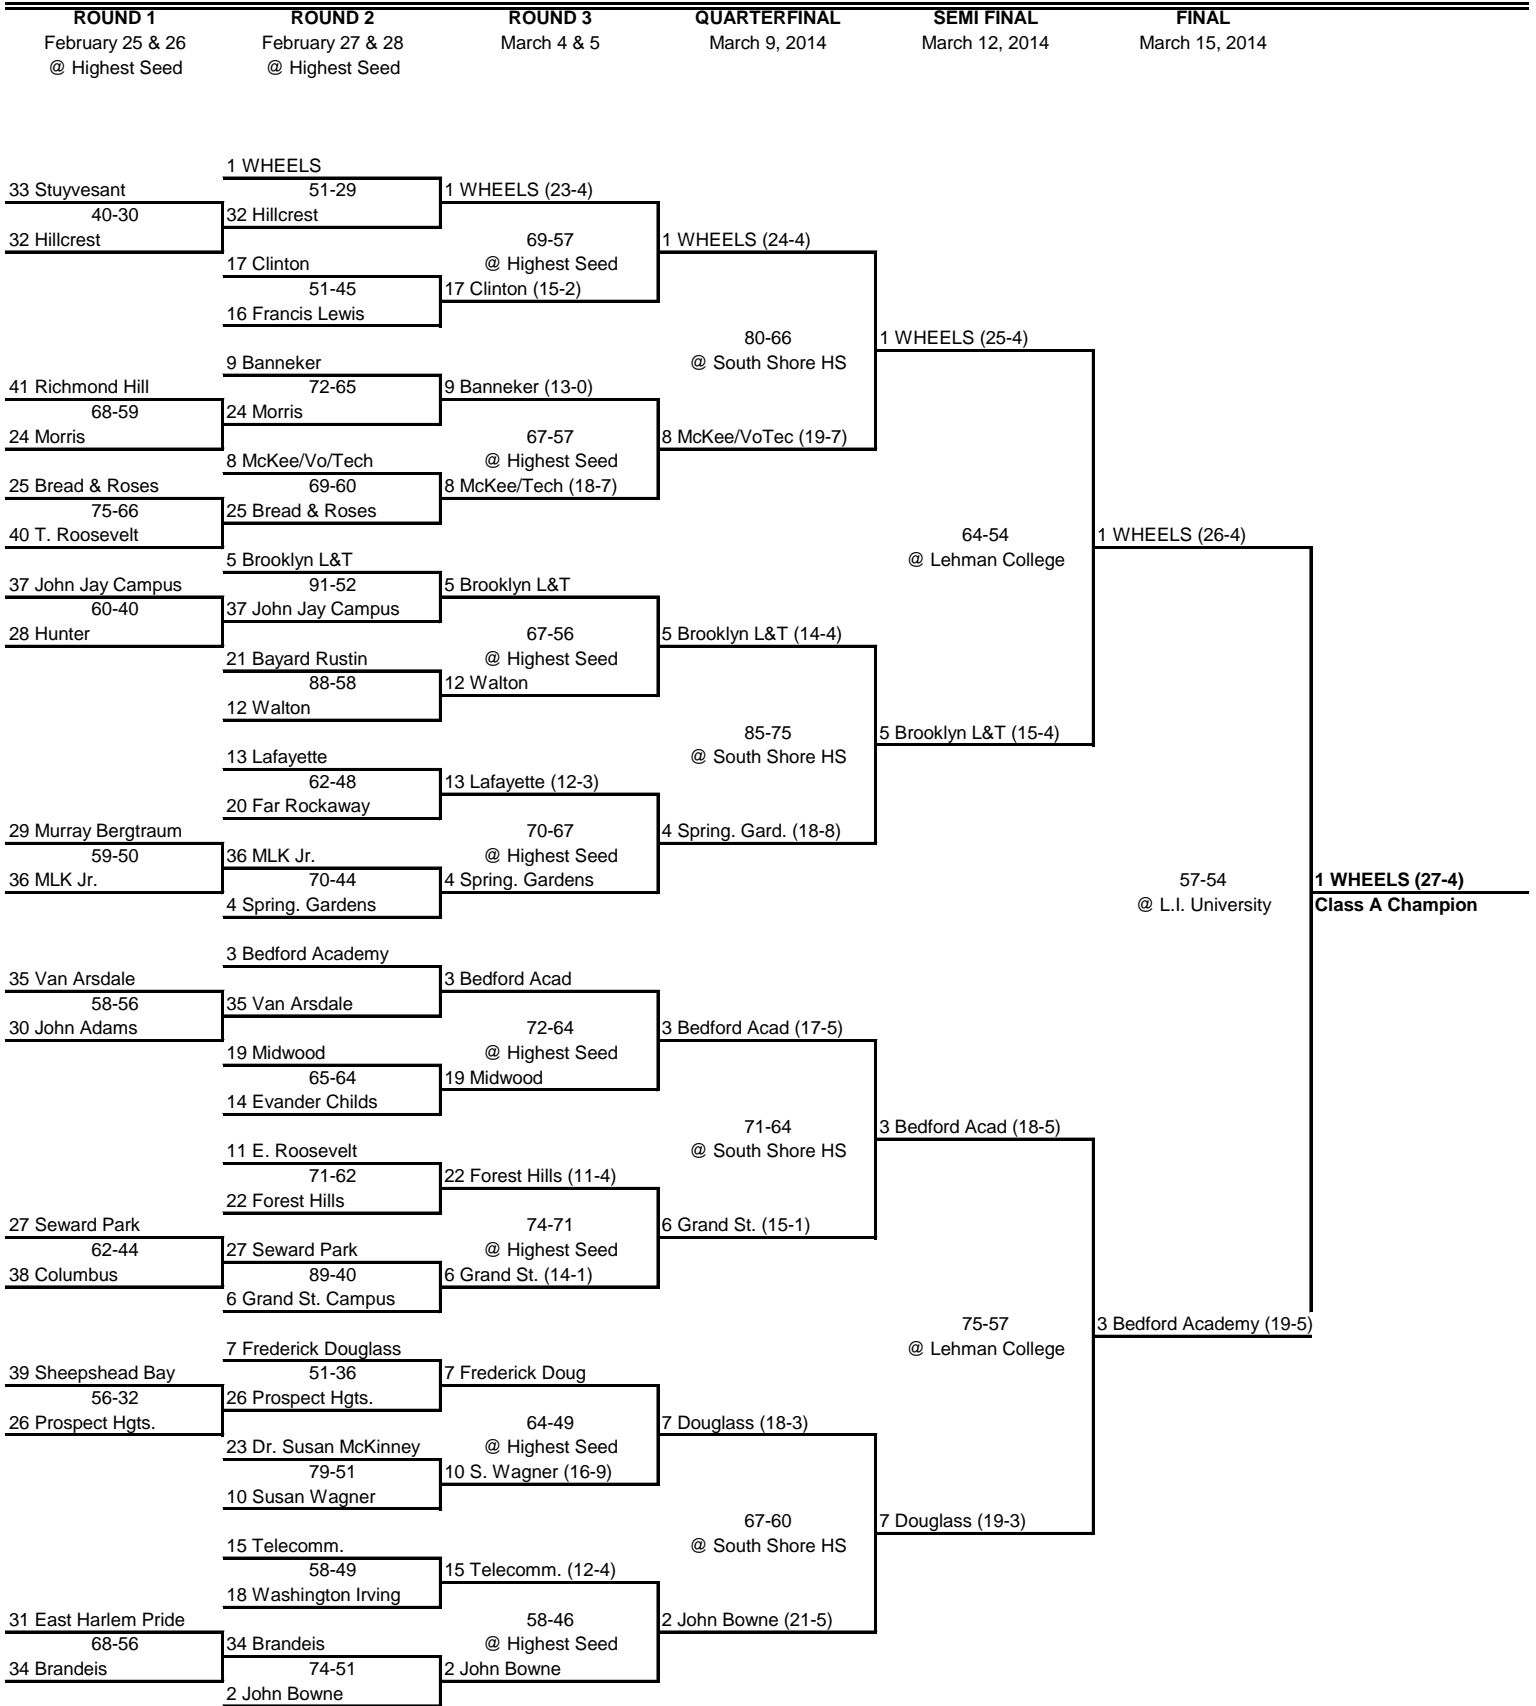

2014 PSAL Class AA Playoff Bracket

2014 PSAL Class A Playoff Bracket

2014 PSAL Class B Playoff Bracket

2014 PSAL Borough Playoff Bracket

QUARTERFINAL February 11, 2014 @ Highest Seed	SEMI FINAL February 14, 2014	FINAL February 16, 2014
BROOKLYN BOROUGH		
1 Lincoln (21-3) 85-65	1 Lincoln (22-3)	1 Lincoln (23-3) 90-71 @ CCNY 1 Lincoln (24-3) Brooklyn Champion
8 Brooklyn HS for L&T (12-3)		
5 Brooklyn Collegiate (10-12) 67-58	5 Brooklyn Collegiate (11-12) 83-67 @ Highest Seed	
4 Westinghouse (9-6)		
3 South Shore (13-7) 85-71	3 South Shore (14-7)	2 Thomas Jefferson (20-7) 78-56 @ CCNY 1 Wings Academy (23-3) Bronx Champion
6 Bedford Academy (14-4)		
7 Lafayette (12-2) 83-56	2 Thomas Jefferson (19-7) 67-64 @ Highest Seed	
2 Thomas Jefferson (18-7)		
BRONX BOROUGH		
1 Wings Academy (20-3) 76-43	1 Wings Academy (21-3)	1 Wings Academy (22-3) 78-56 @ CCNY 1 Wings Academy (23-3) Bronx Champion
8 Fannie Lou Hamer (19-4)		
5 Holcomb L. Rucker (19-1) 61-58	5 Holcomb L. Rucker (20-1) 79-64 @ Highest Seed	
4 Walton (13-4)		
3 JFK Campus (9-7) 85-47	3 JFK Campus (10-7)	3 JFK Campus (11-7) 58-50 @ CCNY 3 WHEELS (19-2) Manhattan Champion
6 Evander Childs (11-3)		
7 Truman (7-9) 67-55	2 Eagle Academy (15-4) 76-64 @ Highest Seed	
2 Eagle Academy (14-4)		
MANHATTAN BOROUGH		
1 Thurgood Marshall (18-5) 75-62	1 Thurgood Marshall (19-5)	5 Frederick Douglass (16-2) 58-50 @ CCNY 3 WHEELS (19-2) Manhattan Champion
8 Bayard Rustin (11-5)		
5 Frederick Douglass (14-2) 57-54	5 Frederick Douglass (15-2) 70-68 @ Highest Seed	
4 Mott Haven (10-5)		
3 WHEELS (16-2) 84-53	3 WHEELS (17-2)	3 WHEELS (18-2) 65-50 @ Highest Seed 2 Wadleigh (11-5)
6 Eleanor Roosevelt (13-2)		
7 Washington Irving (12-4) 76-62		
2 Wadleigh (10-5)		
QUEENS BOROUGH		
1 Cardozo (24-1) 71-52	1 Cardozo (25-1)	1 Cardozo (26-1) 65-62 @ CCNY 2 HS of Construction (20-6) Queens Champion
8 Far Rockaway (9-5)		
5 Springfield Gardens (17-1) 53-40	5 Springfield Gardens (18-1) 81-58 @ Highest Seed	
4 Bayside (10-8)		
3 John Bowne (18-4) 69-62	3 John Bowne (19-4)	2 HS of Construction (19-6) 70-62 @ Highest Seed 2 HS of Construction (18-6)
6 HS of Teaching (10-6)		
7 Francis Lewis (12-2) 67-55		
2 HS of Construction (17-6)		