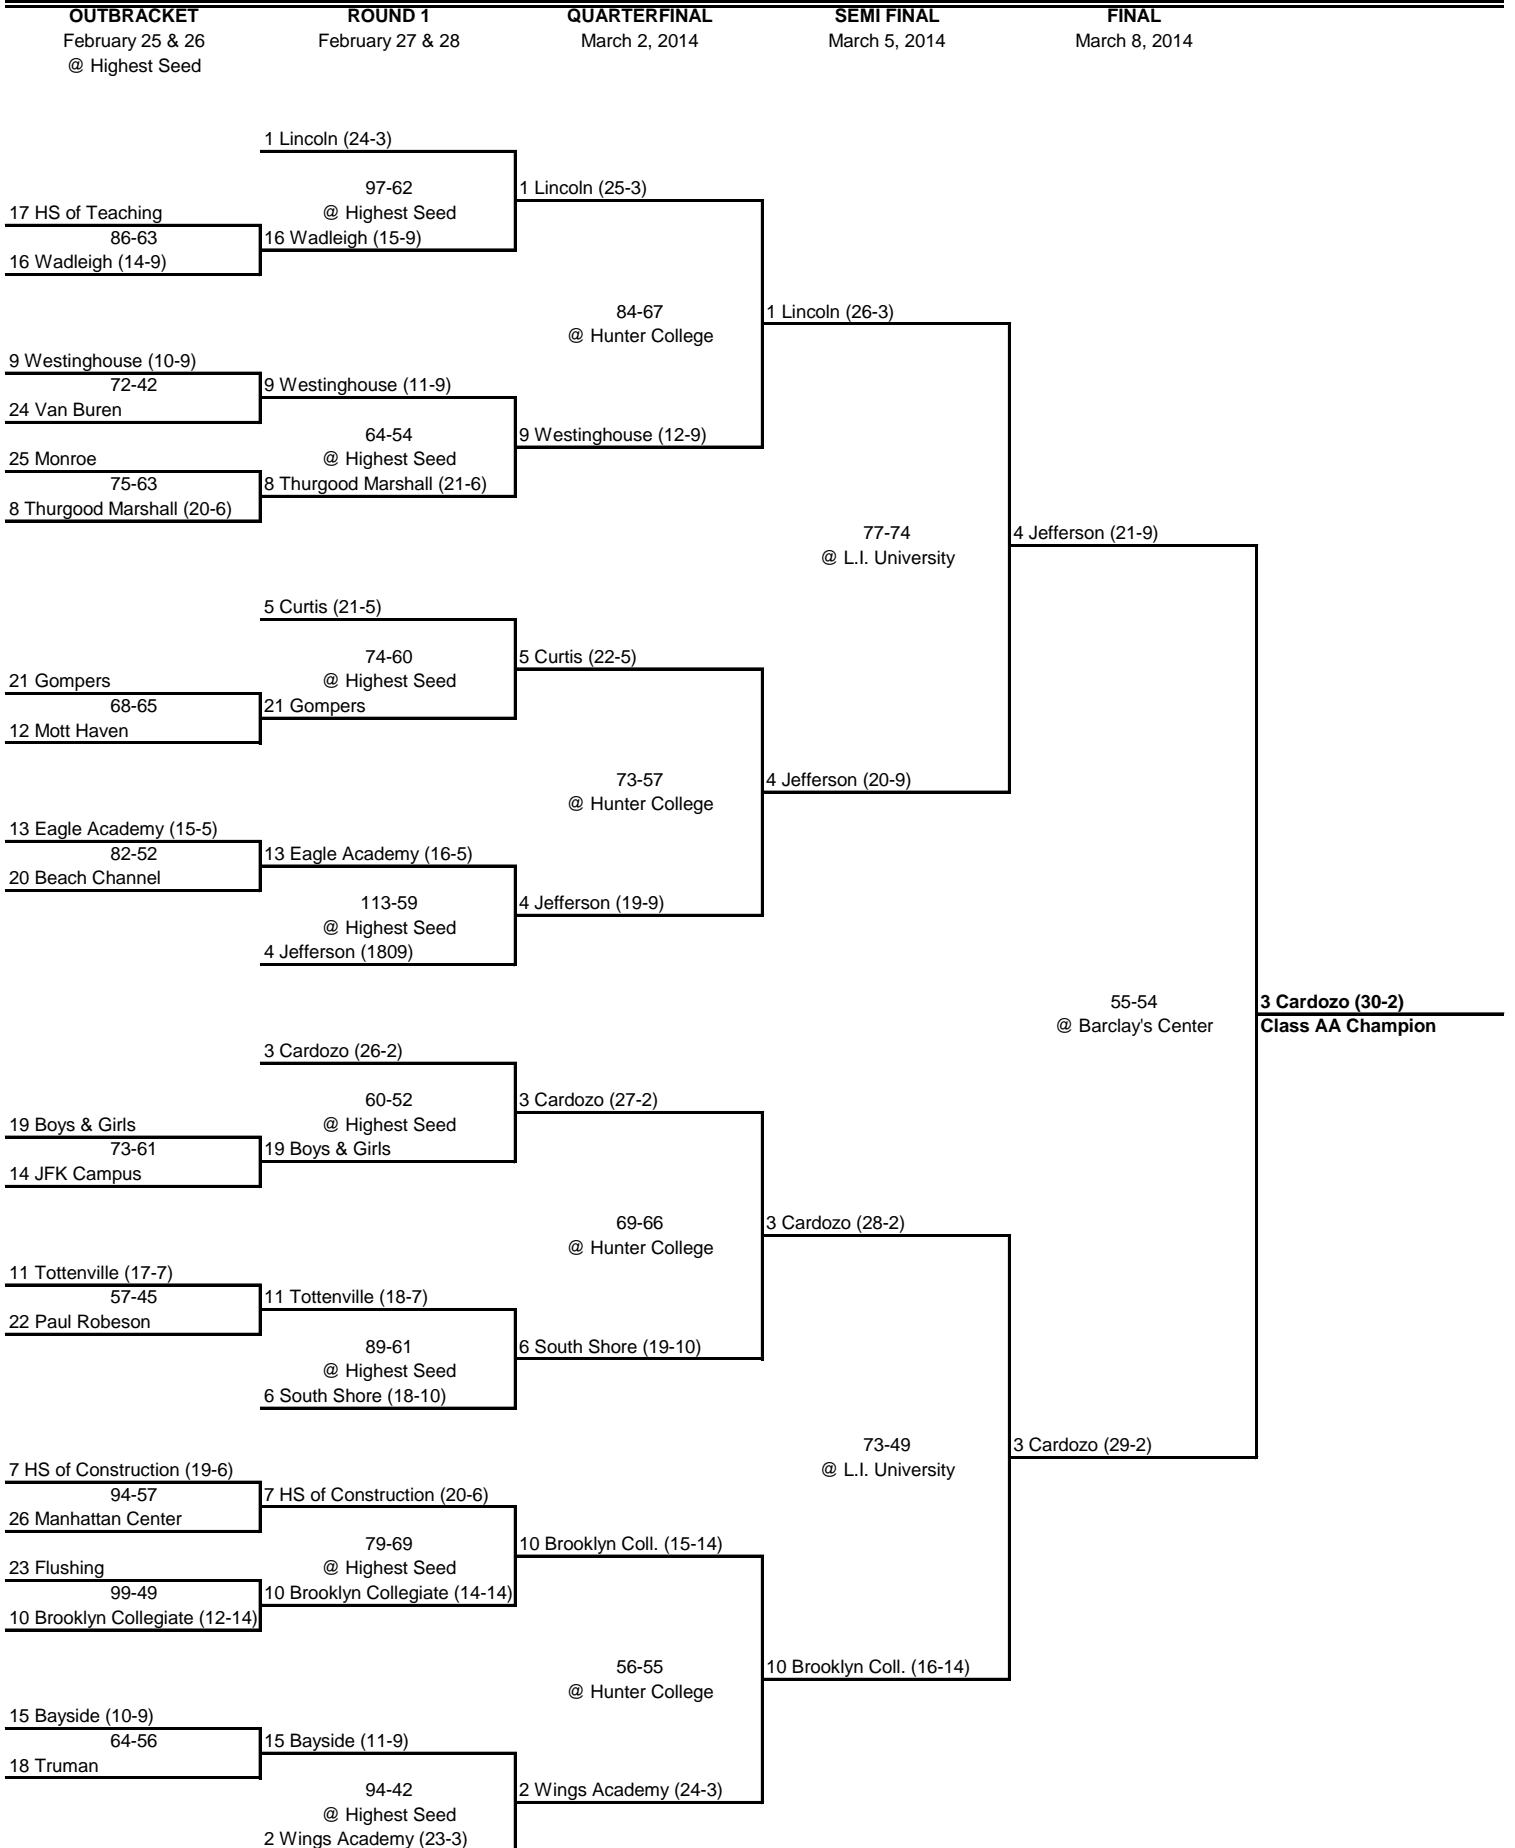

2014 PSAL Class AA Playoff Bracket

2014 PSAL Class A Playoff Bracket

2014 PSAL Class B Playoff Bracket

2014 PSAL Borough Playoff Bracket

QUARTERFINAL February 11, 2014 @ Highest Seed	SEMI FINAL February 14, 2014	FINAL February 16, 2014
BROOKLYN BOROUGH		
1 Lincoln (21-3) 85-65	1 Lincoln (22-3)	1 Lincoln (23-3) 90-71 @ CCNY 1 Lincoln (24-3) Brooklyn Champion
8 Brooklyn HS for L&T (12-3)		
5 Brooklyn Collegiate (10-12) 67-58	5 Brooklyn Collegiate (11-12) 83-67 @ Highest Seed	
4 Westinghouse (9-6)		
3 South Shore (13-7) 85-71	3 South Shore (14-7)	2 Thomas Jefferson (20-7) 78-56 @ CCNY 1 Wings Academy (23-3) Bronx Champion
6 Bedford Academy (14-4)		
7 Lafayette (12-2) 83-56	2 Thomas Jefferson (19-7) 67-64 @ Highest Seed	
2 Thomas Jefferson (18-7)		
BRONX BOROUGH		
1 Wings Academy (20-3) 76-43	1 Wings Academy (21-3)	1 Wings Academy (22-3) 78-56 @ CCNY 1 Wings Academy (23-3) Bronx Champion
8 Fannie Lou Hamer (19-4)		
5 Holcomb L. Rucker (19-1) 61-58	5 Holcomb L. Rucker (20-1) 79-64 @ Highest Seed	
4 Walton (13-4)		
3 JFK Campus (9-7) 85-47	3 JFK Campus (10-7)	3 JFK Campus (11-7) 58-50 @ CCNY 3 WHEELS (19-2) Manhattan Champion
6 Evander Childs (11-3)		
7 Truman (7-9) 67-55	2 Eagle Academy (15-4) 76-64 @ Highest Seed	
2 Eagle Academy (14-4)		
MANHATTAN BOROUGH		
1 Thurgood Marshall (18-5) 75-62	1 Thurgood Marshall (19-5)	5 Frederick Douglass (16-2) 58-50 @ CCNY 3 WHEELS (19-2) Manhattan Champion
8 Bayard Rustin (11-5)		
5 Frederick Douglass (14-2) 57-54	5 Frederick Douglass (15-2) 70-68 @ Highest Seed	
4 Mott Haven (10-5)		
3 WHEELS (16-2) 84-53	3 WHEELS (17-2)	3 WHEELS (18-2) 65-50 @ Highest Seed 2 Wadleigh (11-5)
6 Eleanor Roosevelt (13-2)		
7 Washington Irving (12-4) 76-62		
2 Wadleigh (10-5)		
QUEENS BOROUGH		
1 Cardozo (24-1) 71-52	1 Cardozo (25-1)	1 Cardozo (26-1) 65-62 @ CCNY 2 HS of Construction (20-6) Queens Champion
8 Far Rockaway (9-5)		
5 Springfield Gardens (17-1) 53-40	5 Springfield Gardens (18-1) 81-58 @ Highest Seed	
4 Bayside (10-8)		
3 John Bowne (18-4) 69-62	3 John Bowne (19-4)	2 HS of Construction (19-6) 70-62 @ Highest Seed 2 HS of Construction (18-6)
6 HS of Teaching (10-6)		
7 Francis Lewis (12-2) 67-55		
2 HS of Construction (17-6)		