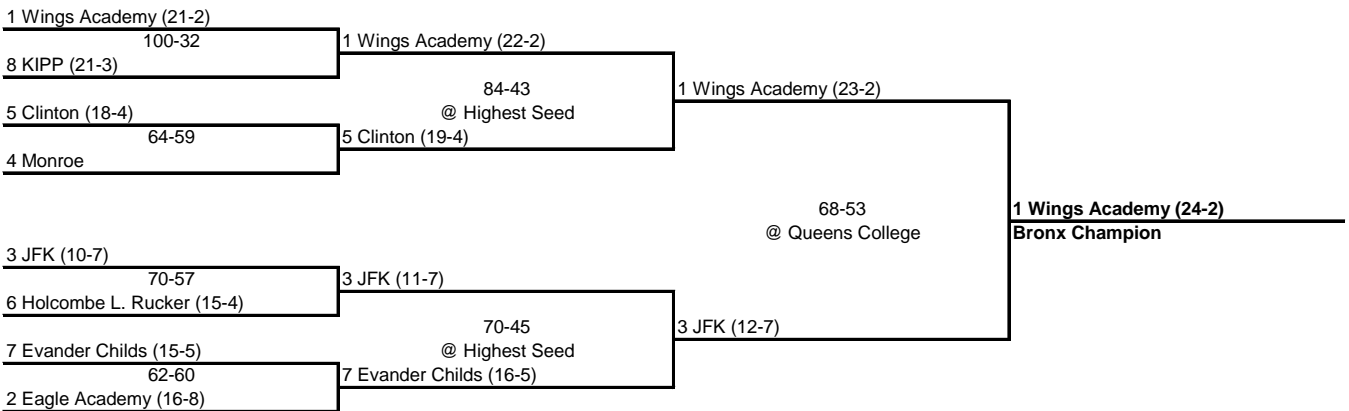

2015 PSAL Class A Playoff Bracket

**2 Spring. Gard. (26-4)
Class A Champion**

2015 PSAL Borough Playoff Bracket

QUARTERFINAL
February 10, 2015
@ Highest Seed

SEMI FINAL
February 12, 2015

FINAL
February 14, 2015

BROOKLYN BOROUGH

BRONX BOROUGH

MANHATTAN BOROUGH

QUEENS BOROUGH