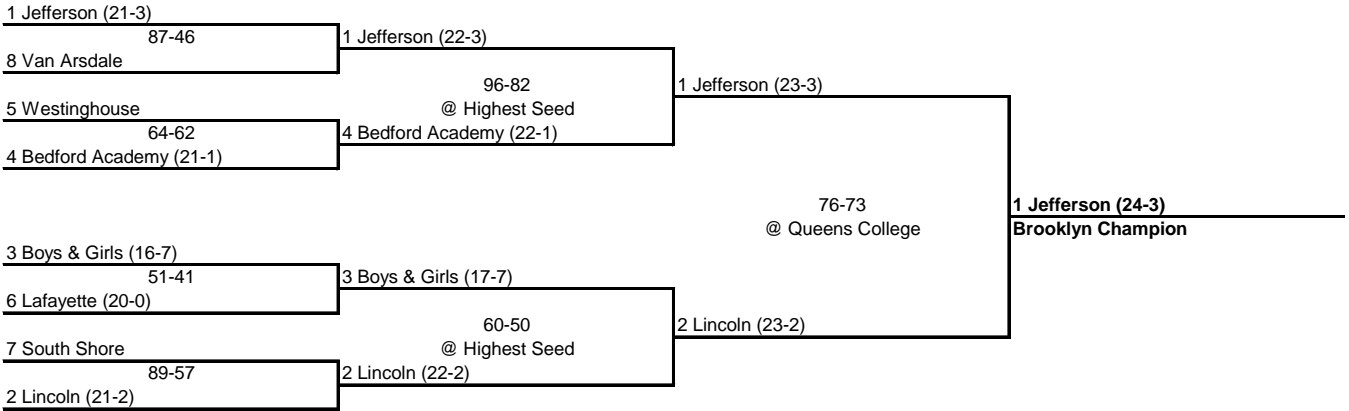

2015 PSAL Class A Playoff Bracket

**2 Spring. Gard. (26-4)
Class A Champion**

2015 PSAL Borough Playoff Bracket

QUARTERFINAL
February 10, 2015
@ Highest Seed

SEMI FINAL
February 12, 2015

FINAL
February 14, 2015

BROOKLYN BOROUGH

BRONX BOROUGH

MANHATTAN BOROUGH

QUEENS BOROUGH