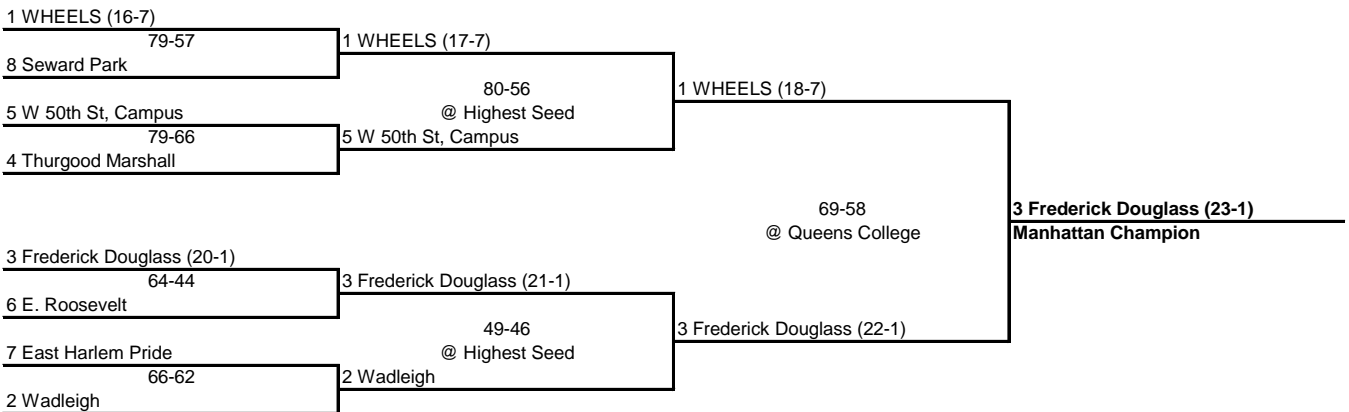

2015 PSAL Class A Playoff Bracket

**2 Spring. Gard. (26-4)
Class A Champion**

2015 PSAL Borough Playoff Bracket

QUARTERFINAL
February 10, 2015
@ Highest Seed

SEMI FINAL
February 12, 2015

FINAL
February 14, 2015

BROOKLYN BOROUGH

BRONX BOROUGH

MANHATTAN BOROUGH

QUEENS BOROUGH