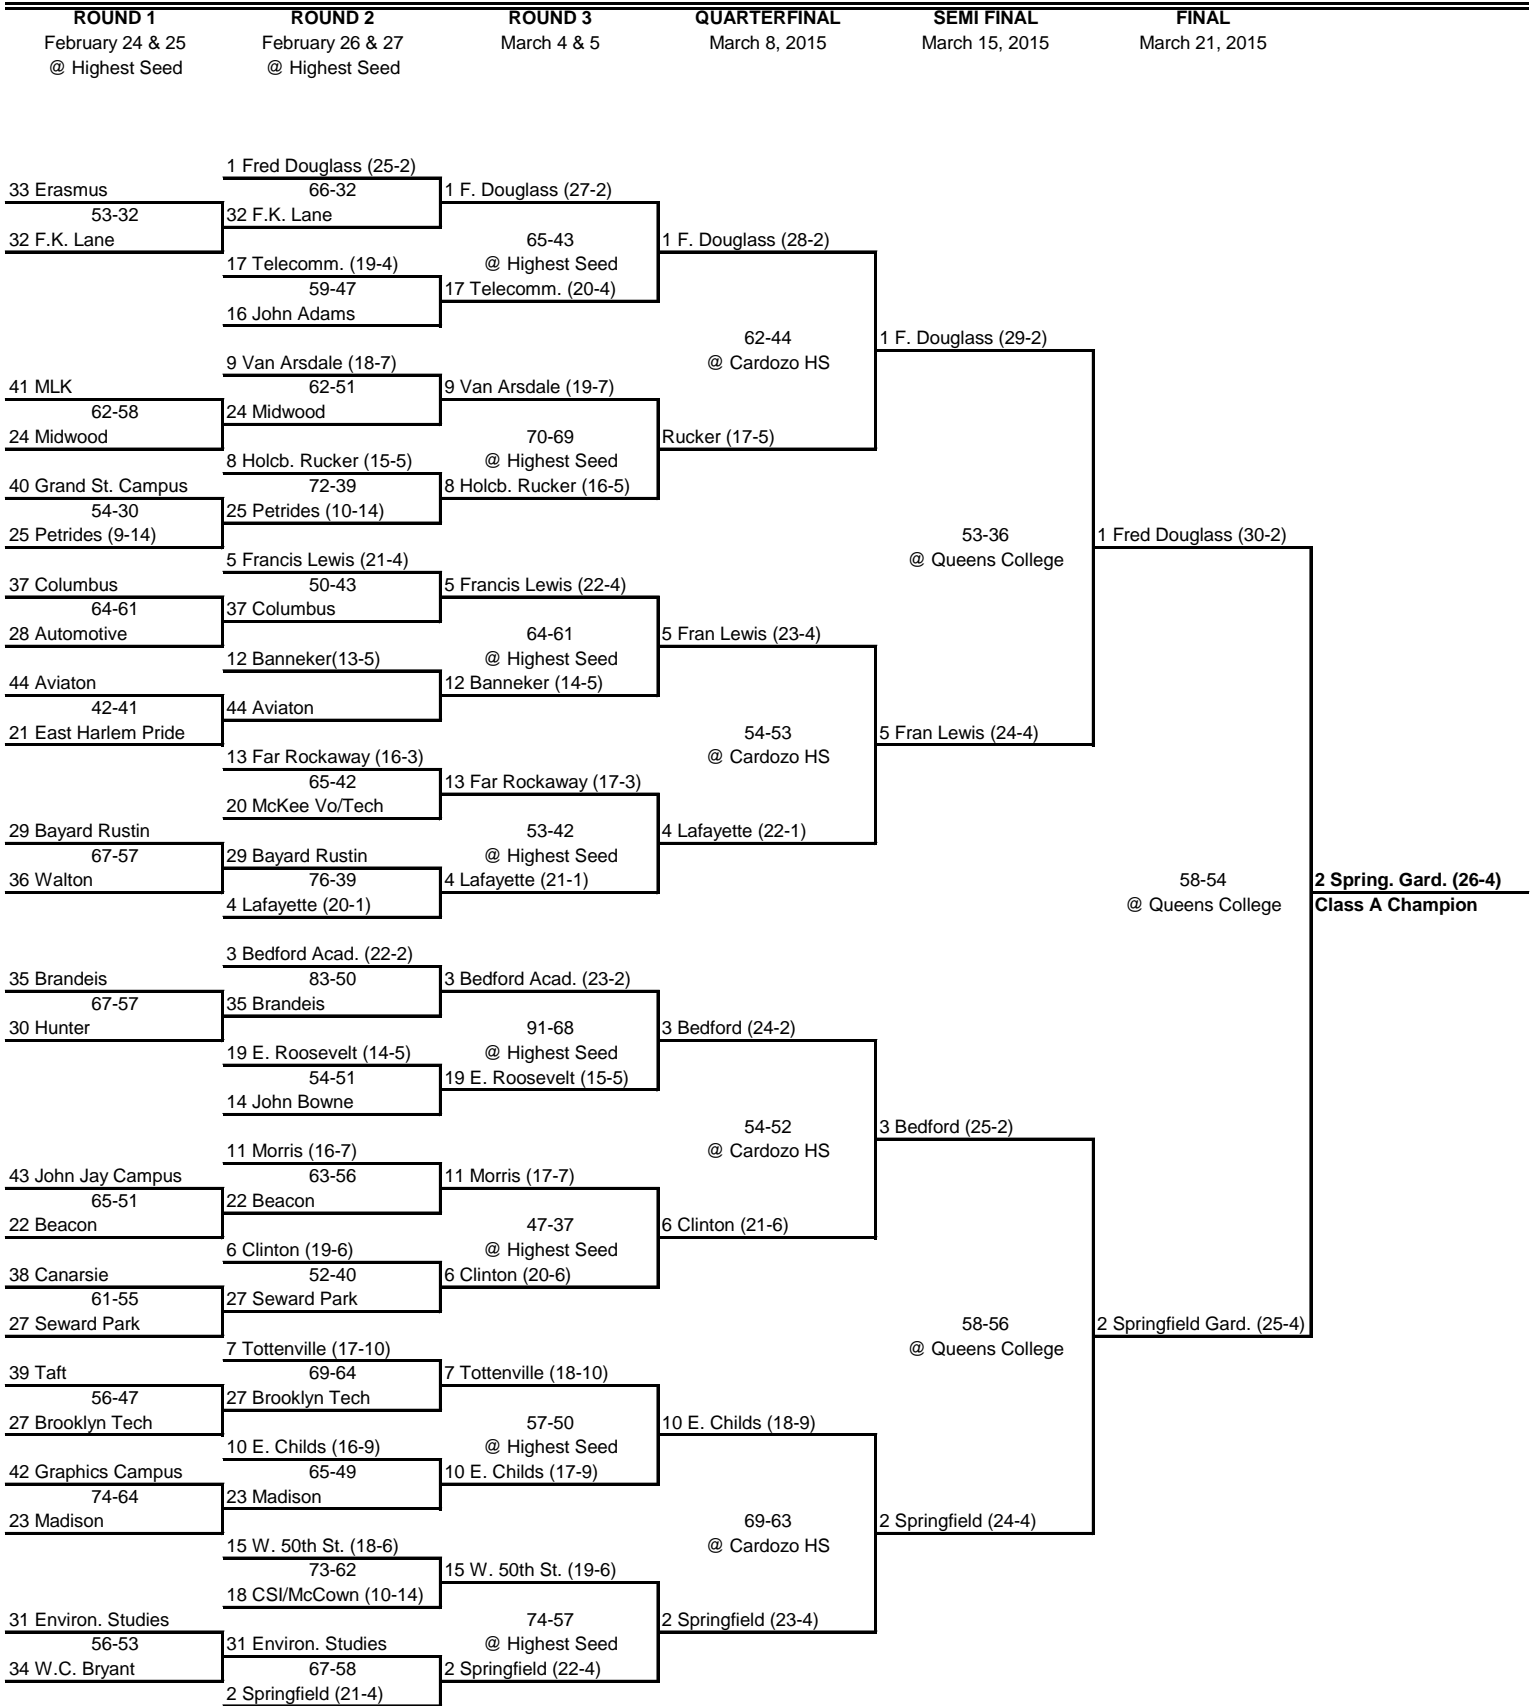

2015 PSAL Class A Playoff Bracket

**2 Spring. Gard. (26-4)
Class A Champion**

2015 PSAL Borough Playoff Bracket

QUARTERFINAL
February 10, 2015
@ Highest Seed

SEMI FINAL
February 12, 2015

FINAL
February 14, 2015

BROOKLYN BOROUGH

BRONX BOROUGH

MANHATTAN BOROUGH

QUEENS BOROUGH