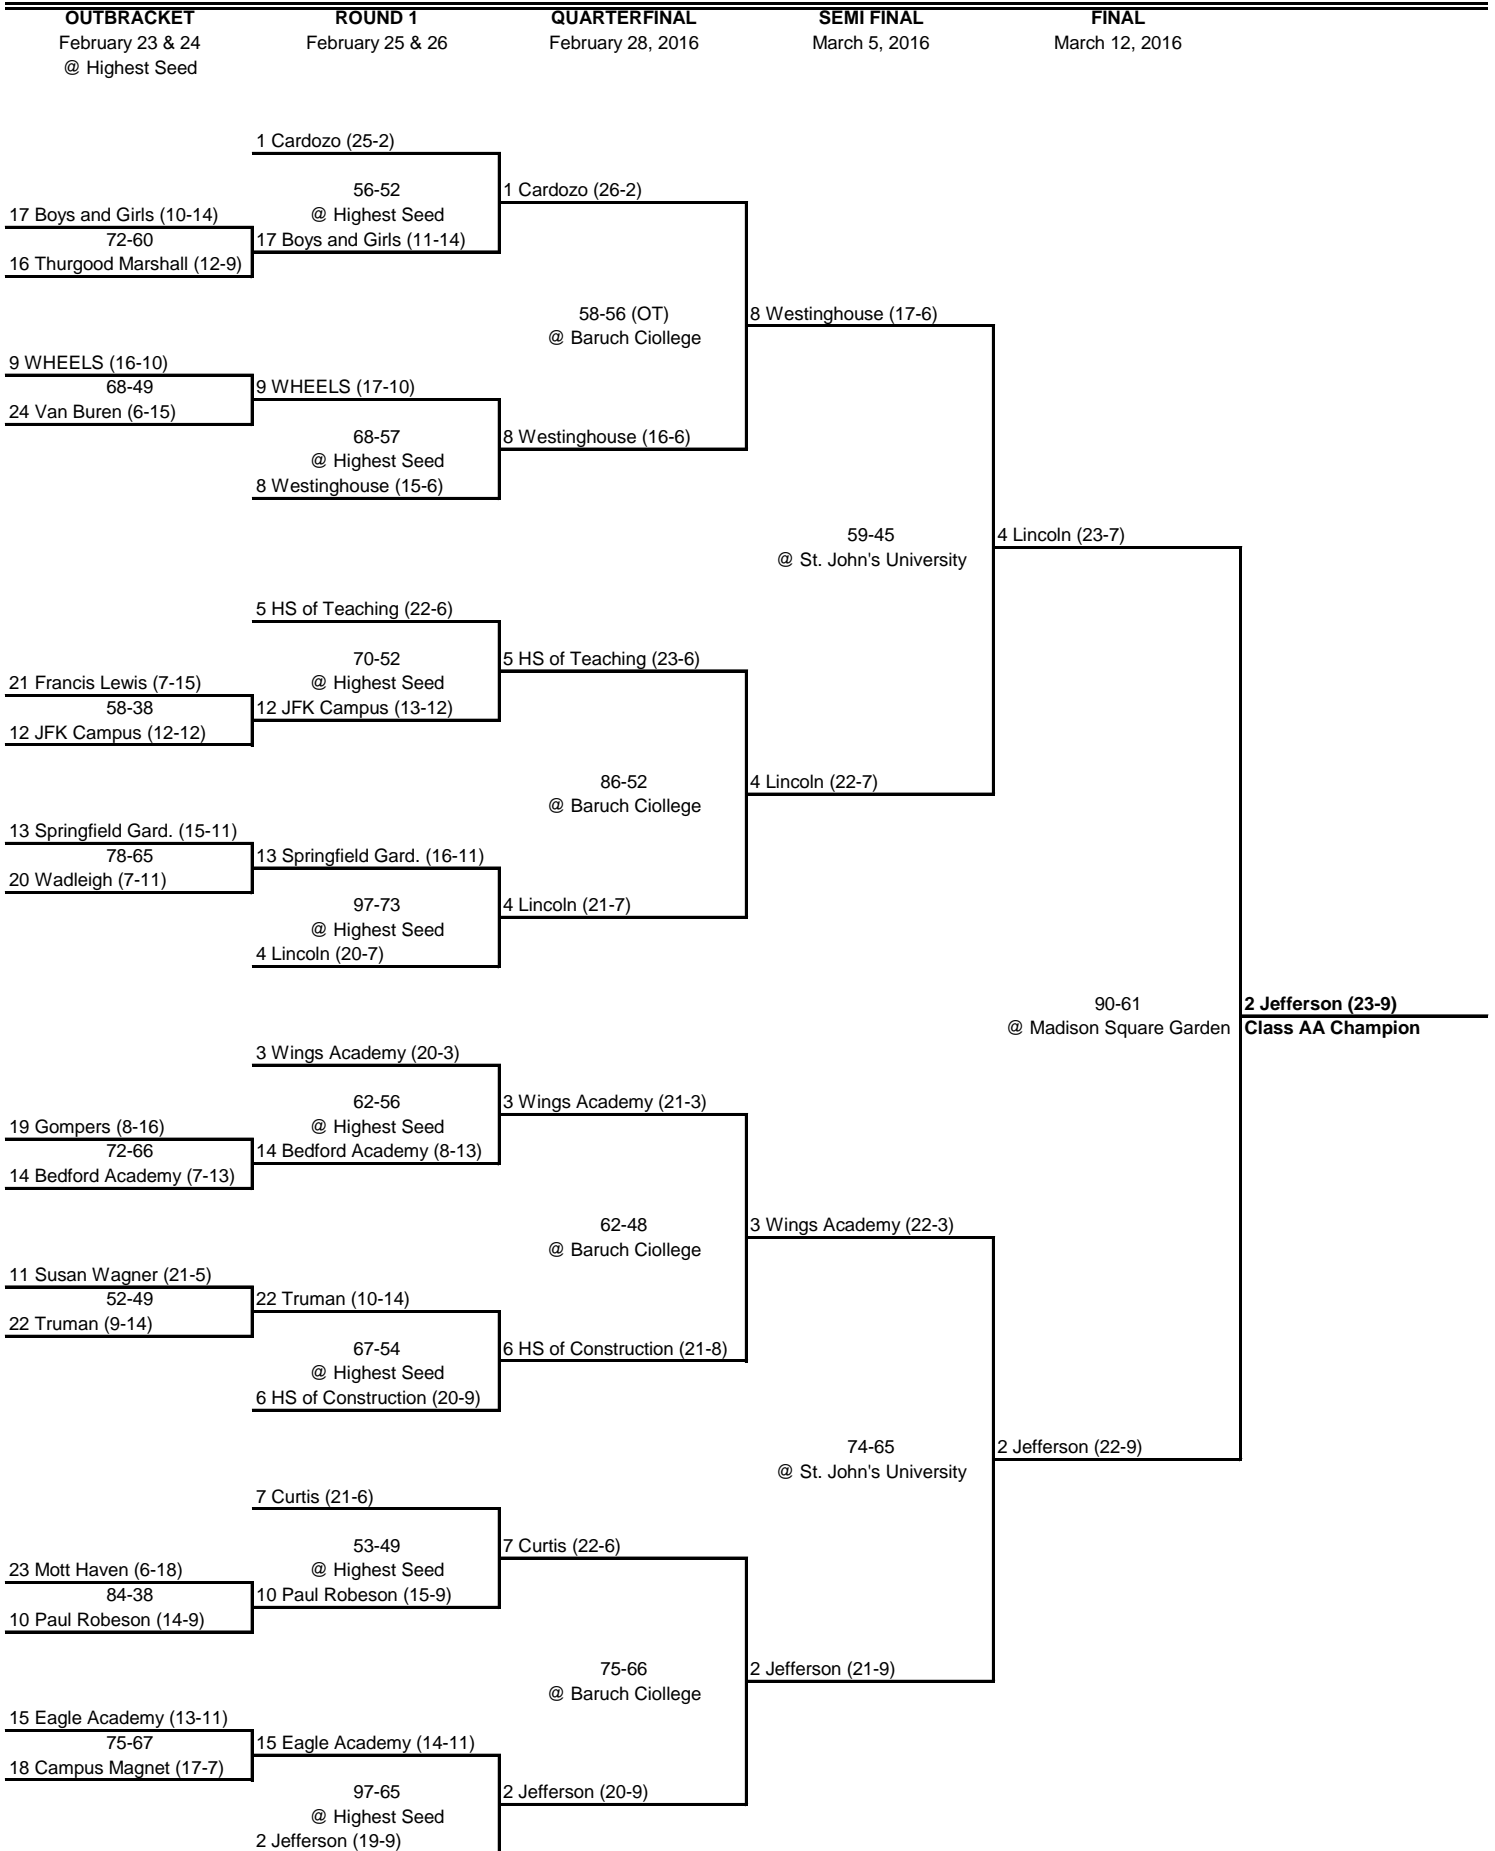

2016 PSAL Class AA Playoff Bracket

2016 PSAL Class A Playoff Bracket

2 Telecomm. (27-3)
Class A Champion

2016 PSAL Class B Playoff Bracket

ROUND 1	ROUND 2	ROUND 3	QUARTERFINAL	SEMI FINAL	FINAL
February 23, 2016 @ Highest Seed	February 24-26	March 1-3	March 6, 2016	March 9, 2016	March 13, 2016
	1 KIPP (22-2) 92-60 @ Highest Seed	1 KIPP (23-2)			
33 Newcomers 61-49	32 Columbia Secondary	77-58 @ Highest Seed	1 KIPP (24-2)		
32 Columbia Secondary 17 American Studies	17 American Studies	16 Tilden (16-5)		84-66 @ Uncommon Charter	1 KIPP (25-2)
48 City College Acad 81-68	61-58 @ Highest Seed				
49 York Early College 67-42	16 Tilden (15-5)				
16 Tilden (14-5)					
	9 Brooklyn Comm. (16-7) 83-52 @ Highest Seed	9 Bk'l'n Comm. (17-7)			
41 RFK 70-49	41 RFK	94-77 @ Highest Seed	8 Pace (17-2)		
24 School/Futures 25 Cobble Hill	25 Cobble Hill	8 Pace (16-2)			
40 Queens Gateway 90-72	105-70 @ Highest Seed				
	8 Pace (15-2)			90-82 @ Uncommon Charter	1 KIPP (26-2)
	5 South Bronx Prep (18-4) 62-54 @ Highest Seed	5 South Bx Prep (19-4)			
37 Robt. H. Goddard 63-33	28 Goldstein	104-64 @ Highest Seed	5 South Bx Prep (20-4)		
28 Goldstein 44 Queens HS Complex	21 ENY Fam Acad (13-5)	21 Fam. Acad (14-5)		68-62 @ Uncommon Charter	5 South Bx Prep (21-4)
21 ENY Fam Acad (12-5) 70-69	62-54 @ Highest Seed				
	12 Democracy Prep				
	13 NEST+M (15-2) 67-59 @ Highest Seed	13 NEST+M (16-2)			
45 Community Health 58-41	20 Eagle Academy III	71-62 @ Highest Seed	13 NEST+M (17-2)		
20 Eagle Academy III 29 Grace Dodge	36 Chelsea	4 Medgar Evers (20-2)			
36 Chelsea 55-51	62-36 @ Highest Seed				
	4 Medgar Evers (19-2)				
	3 Uncommon Chart (14-1) 81-75 @ Highest Seed	3 Uncomm Chart (15-1)			
35 Fred. Douglas III 61-46	30 Metropolitan Campus	71-53 @ Highest Seed	14 Jane Addams (16-5)		
30 Metropolitan Campus 45 Teachers Prep	19 Millennium	14 Jane Addams (15-5)		85-75 (OT) @ Uncommon Charter	14 Jane Addams (17-5)
19 Millennium 55-45	45-37 @ Highest Seed				
	14 Jane Addams (14-5)				
	11 South Bronx (18-4) 74-61 @ Highest Seed	11 South Bronx (19-4)			
43 Leadership Academy 76-42	22 Gregorio Luperon	60-49 @ Highest Seed	6 Maspeth (20-3)		
22 Gregorio Luperon 48 BkIn School/Collab.	27 Sports Professionals	6 Maspeth (19-3)			
27 Sports Professionals 65-49	65-50 @ Highest Seed				
	6 Maspeth				
	7 Lab Museum 72-66 @ Highest Seed	26 Robt Wagner (20-6)		49-44 @ Uncommon Charter	14 Jane Addams (18-5)
39 Morrisania 63-43	26 Robt Wagner (19-6)	77-71 @ Highest Seed	10 Scholar Acad (20-3)		
26 Rort Wagner (18-6)		10 Scholar Acad (19-3)			
	23 Health Professionals	10 Scholar Acad (18-3)			
42 Archimedes Acad 65-63	65-63 @ Highest Seed				
23 Health Professionals					
	76-48 @ Uncommon Charter				
	15 Amer Studies (17-3) 47-34 @ Highest Seed	15 Amer Studies (18-3)			
47 Laguardia 84-34	18 Wingate	52-43 @ Highest Seed	2 Fannie L Hamer (26-2)		
18 Wingate 31 Adams St. Academy	31 Adams St. Academy	2 Fannie L Hamer (25-2)			
34 East Side Comm. 60-51	51-49 @ Highest Seed				
	2 Fannie L Hamer (24-2)				
				95-82 @ St. Francis College	1 KIPP (27-2) Class B Champion