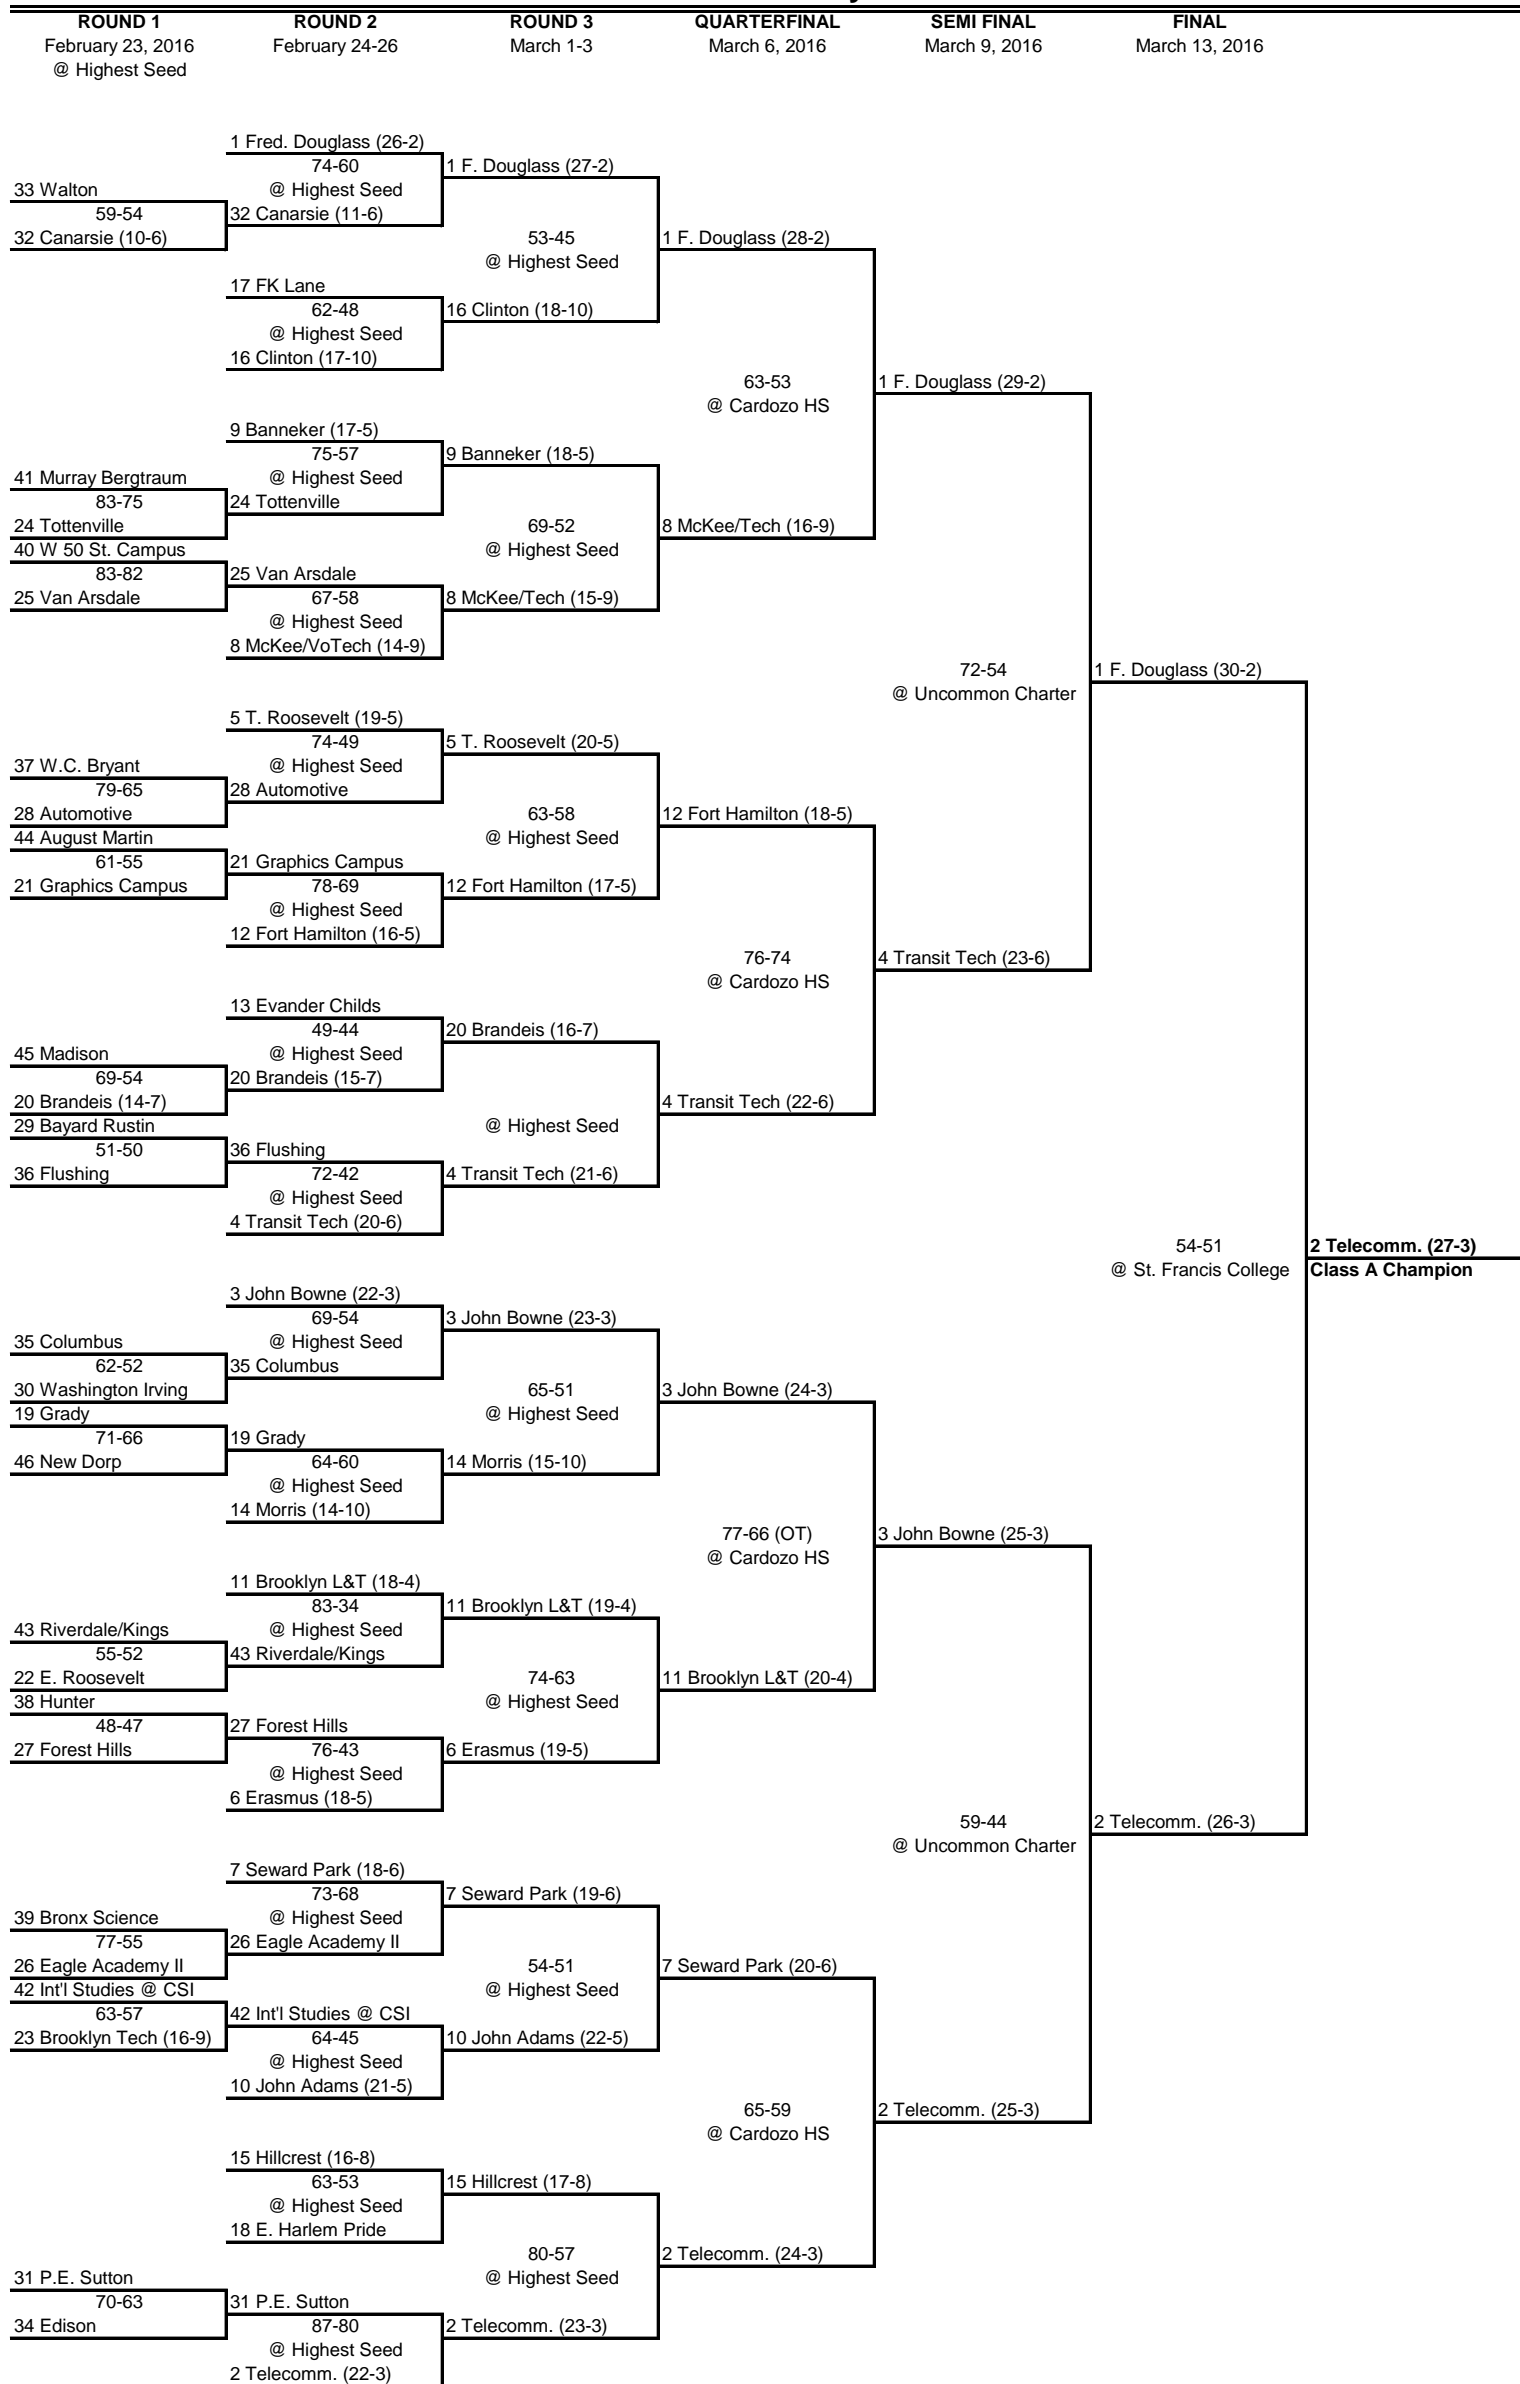

2016 PSAL Class AA Playoff Bracket

2016 PSAL Class A Playoff Bracket

2 Telecomm. (27-3)
Class A Champion

2016 PSAL Class B Playoff Bracket

ROUND 1	ROUND 2	ROUND 3	QUARTERFINAL	SEMI FINAL	FINAL
February 23, 2016 @ Highest Seed	February 24-26	March 1-3	March 6, 2016	March 9, 2016	March 13, 2016
	1 KIPP (22-2) 92-60 @ Highest Seed	1 KIPP (23-2)			
33 Newcomers 61-49	32 Columbia Secondary	77-58 @ Highest Seed	1 KIPP (24-2)		
32 Columbia Secondary 17 American Studies	17 American Studies	16 Tilden (16-5)		84-66 @ Uncommon Charter	1 KIPP (25-2)
48 City College Acad 81-68	61-58 @ Highest Seed				
49 York Early College 67-42	16 Tilden (15-5)				
16 Tilden (14-5)					
	9 Brooklyn Comm. (16-7) 83-52 @ Highest Seed	9 Bk'l'n Comm. (17-7)			
41 RFK 70-49	41 RFK	94-77 @ Highest Seed	8 Pace (17-2)		
24 School/Futures 25 Cobble Hill	25 Cobble Hill	8 Pace (16-2)			
40 Queens Gateway 90-72	105-70 @ Highest Seed				
	8 Pace (15-2)			90-82 @ Uncommon Charter	1 KIPP (26-2)
	5 South Bronx Prep (18-4) 62-54 @ Highest Seed	5 South Bx Prep (19-4)			
37 Robt. H. Goddard 63-33	28 Goldstein	104-64 @ Highest Seed	5 South Bx Prep (20-4)		
28 Goldstein 44 Queens HS Complex	21 ENY Fam Acad (13-5)	21 Fam. Acad (14-5)		68-62 @ Uncommon Charter	5 South Bx Prep (21-4)
21 ENY Fam Acad (12-5) 70-69	62-54 @ Highest Seed				
	12 Democracy Prep				
	13 NEST+M (15-2) 67-59 @ Highest Seed	13 NEST+M (16-2)			
45 Community Health 58-41	20 Eagle Academy III	71-62 @ Highest Seed	13 NEST+M (17-2)		
20 Eagle Academy III 29 Grace Dodge	36 Chelsea	4 Medgar Evers (20-2)			
36 Chelsea 55-51	62-36 @ Highest Seed				
	4 Medgar Evers (19-2)				
	3 Uncommon Chart (14-1) 81-75 @ Highest Seed	3 Uncomm Chart (15-1)			
35 Fred. Douglas III 61-46	30 Metropolitan Campus	71-53 @ Highest Seed	14 Jane Addams (16-5)		
30 Metropolitan Campus 45 Teachers Prep	19 Millennium	14 Jane Addams (15-5)		85-75 (OT) @ Uncommon Charter	14 Jane Addams (17-5)
19 Millennium 55-45	45-37 @ Highest Seed				
	14 Jane Addams (14-5)				
	11 South Bronx (18-4) 74-61 @ Highest Seed	11 South Bronx (19-4)			
43 Leadership Academy 76-42	22 Gregorio Luperon	60-49 @ Highest Seed	6 Maspeth (20-3)		
22 Gregorio Luperon 48 BkIn School/Collab.	27 Sports Professionals	6 Maspeth (19-3)			
27 Sports Professionals 65-49	65-50 @ Highest Seed				
	6 Maspeth				
	7 Lab Museum 72-66 @ Highest Seed	26 Robt Wagner (20-6)		49-44 @ Uncommon Charter	14 Jane Addams (18-5)
39 Morrisania 63-43	26 Robt Wagner (19-6)	77-71 @ Highest Seed	10 Scholar Acad (20-3)		
26 Rort Wagner (18-6)		10 Scholar Acad (19-3)			
	23 Health Professionals	10 Scholar Acad (18-3)			
42 Archimedes Acad 65-63	65-63 @ Highest Seed				
23 Health Professionals					
	76-48 @ Uncommon Charter				
	15 Amer Studies (17-3) 47-34 @ Highest Seed	15 Amer Studies (18-3)			
47 Laguardia 84-34	18 Wingate	52-43 @ Highest Seed	2 Fannie L Hamer (26-2)		
18 Wingate 31 Adams St. Academy	31 Adams St. Academy	2 Fannie L Hamer (25-2)			
34 East Side Comm. 60-51	51-49 @ Highest Seed				
	2 Fannie L Hamer (24-2)				
				95-82 @ St. Francis College	1 KIPP (27-2) Class B Champion